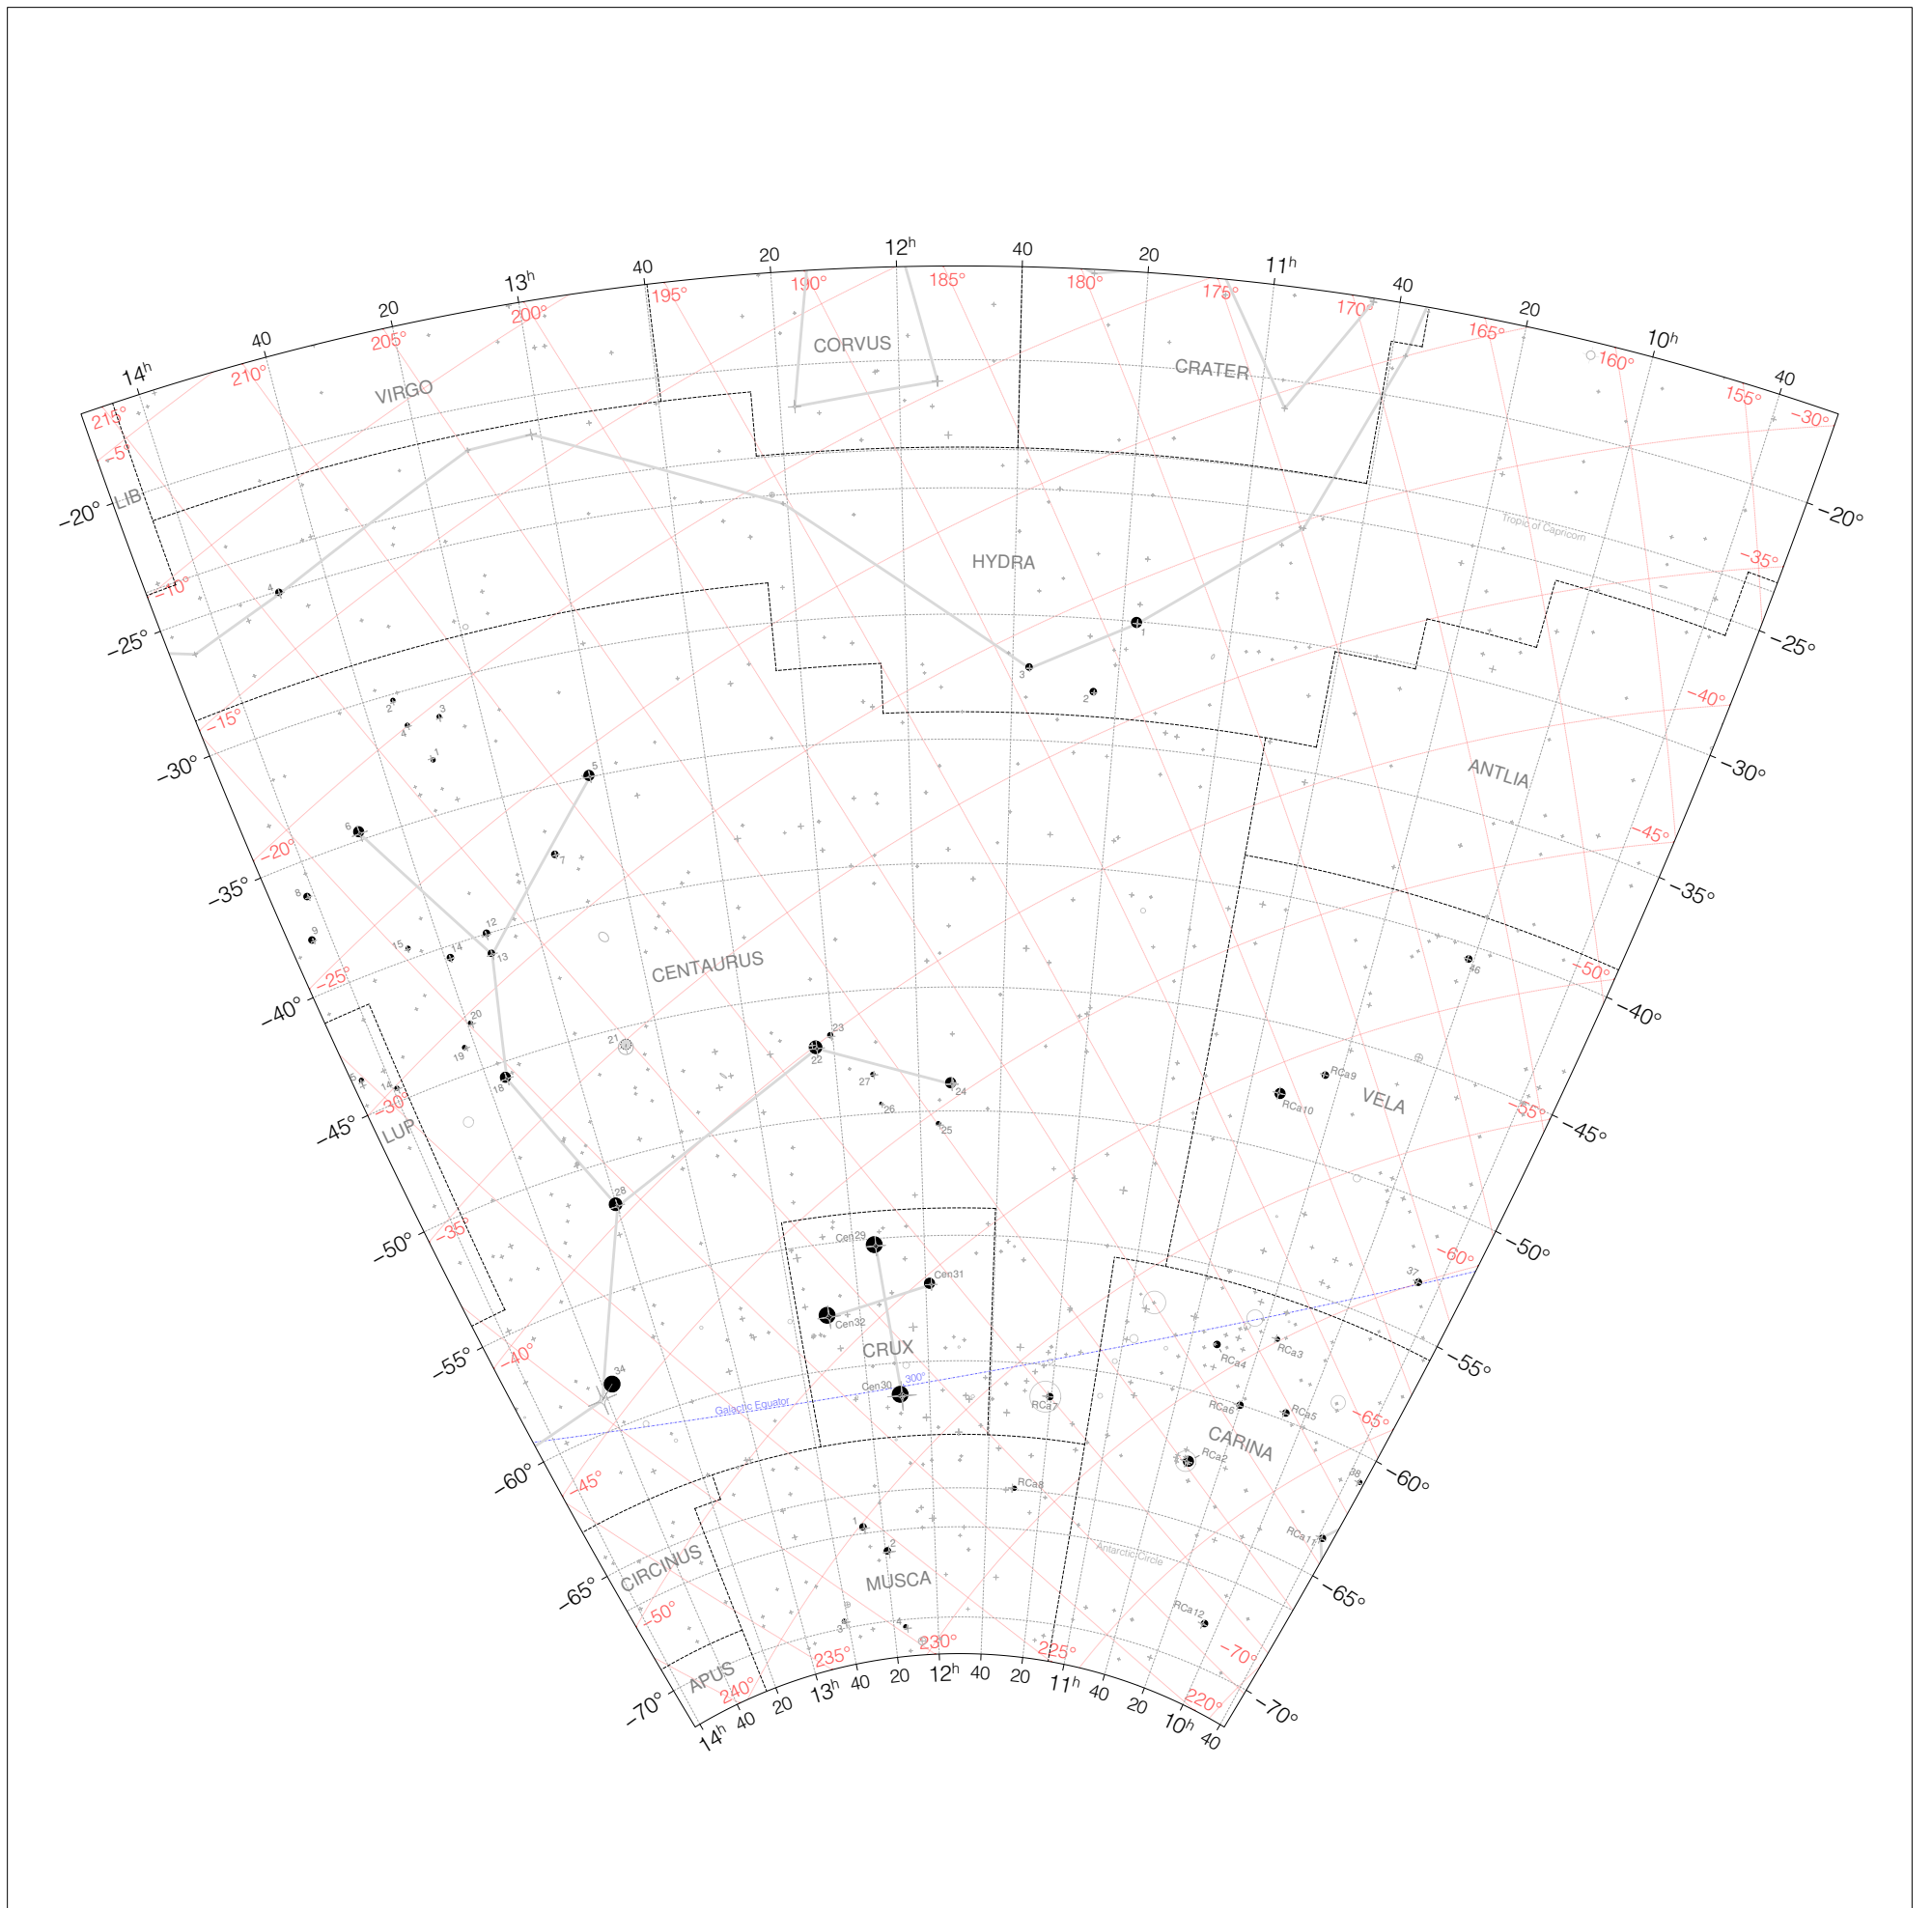

Halley Stars from 10h to 14h and -70° to -20°

Magnitudes: ●●●●●
1 2 3 4 5 6

Coordinates: 1678-01-01 (Julian)