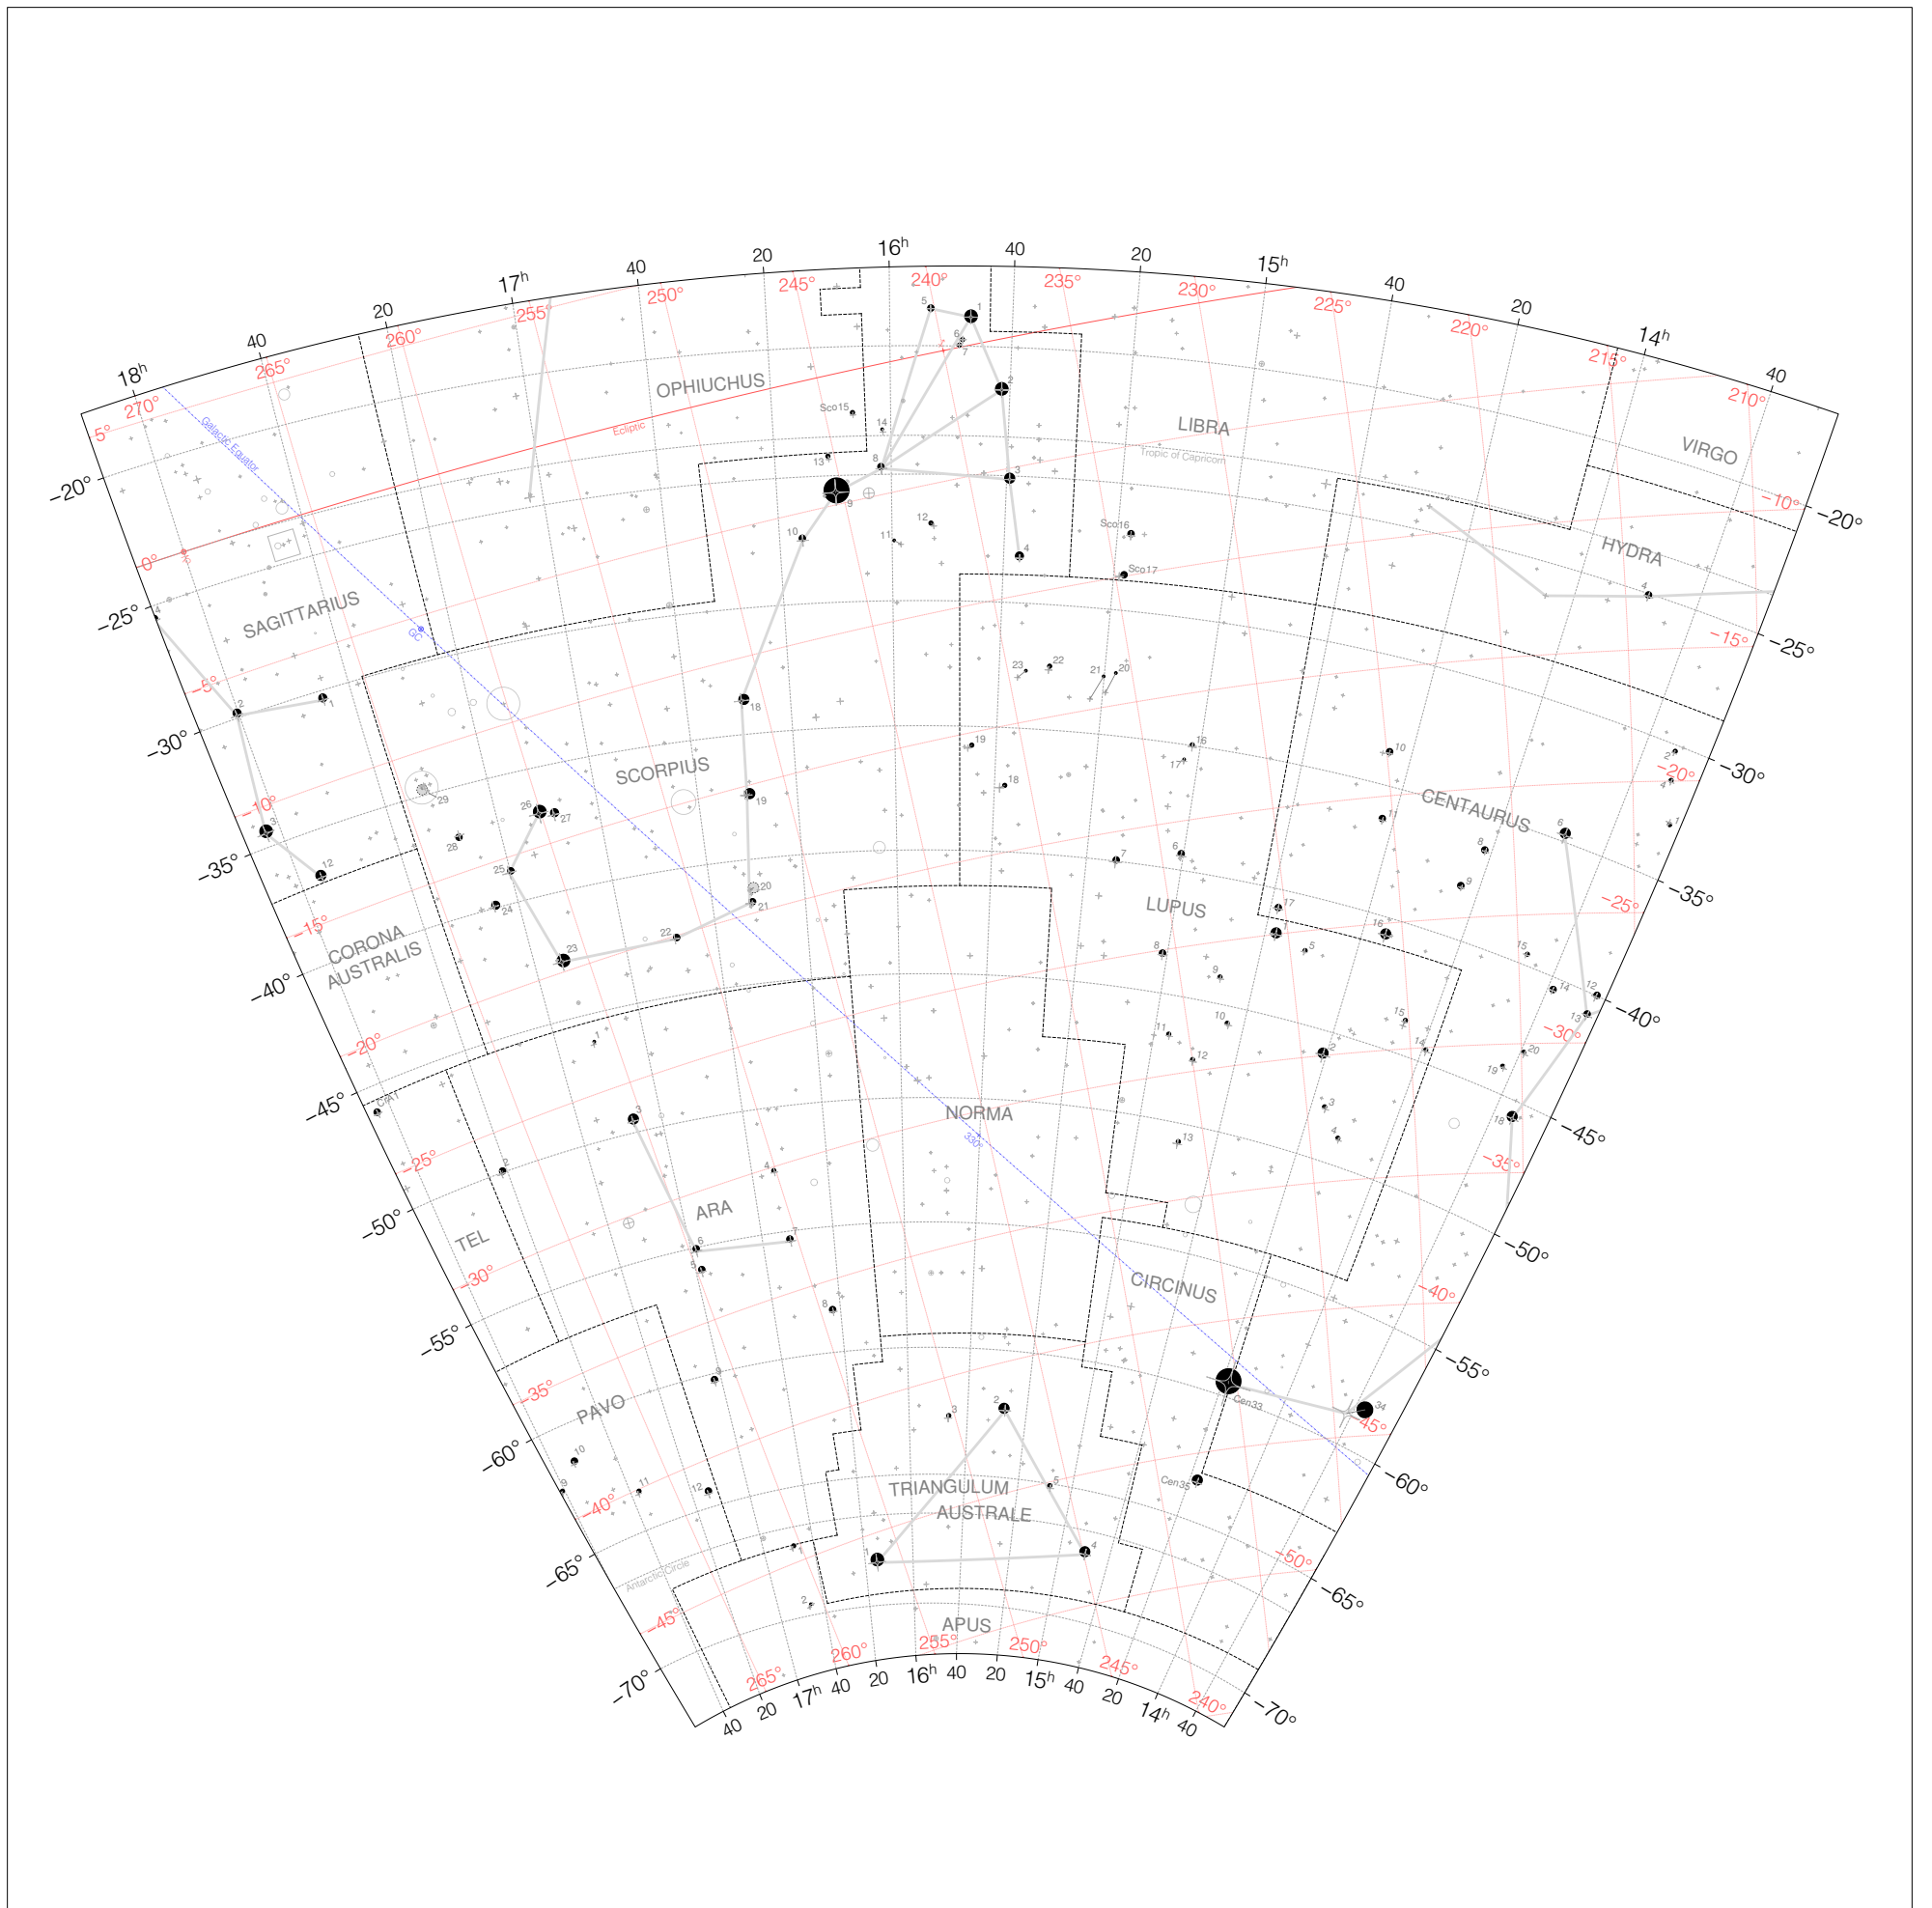

# Halley Stars from 14h to 18h and $-70^\circ$ to $-20^\circ$

Magnitudes: ●●●●●  
1 2 3 4 5 6

Coordinates: 1678-01-01 (Julian)