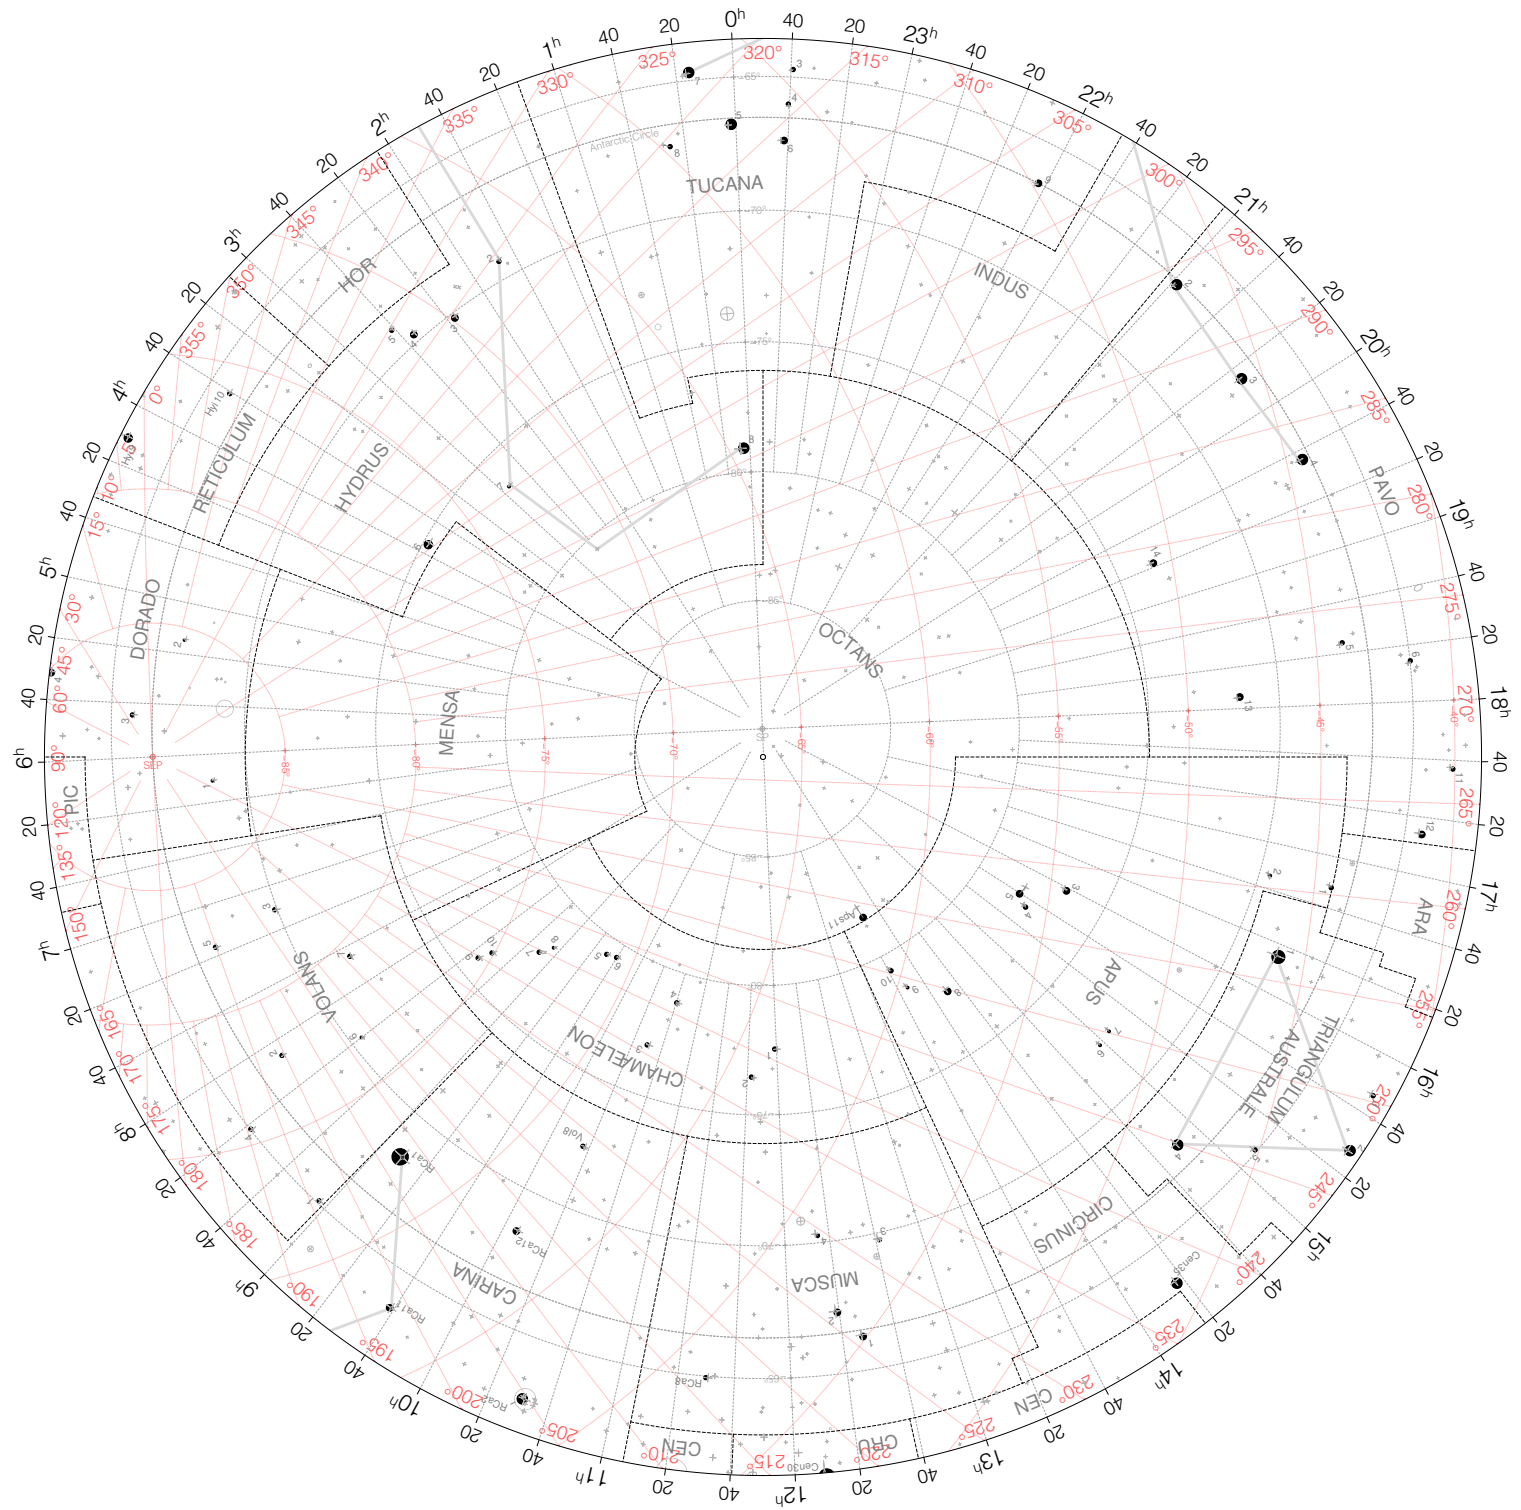

# Halley Stars from 0h to 24h and $-90^\circ$ to $-65^\circ$

Magnitudes: ●●●●●●  
1 2 3 4 5 6

Coordinates: 1678-01-01 (Julian)