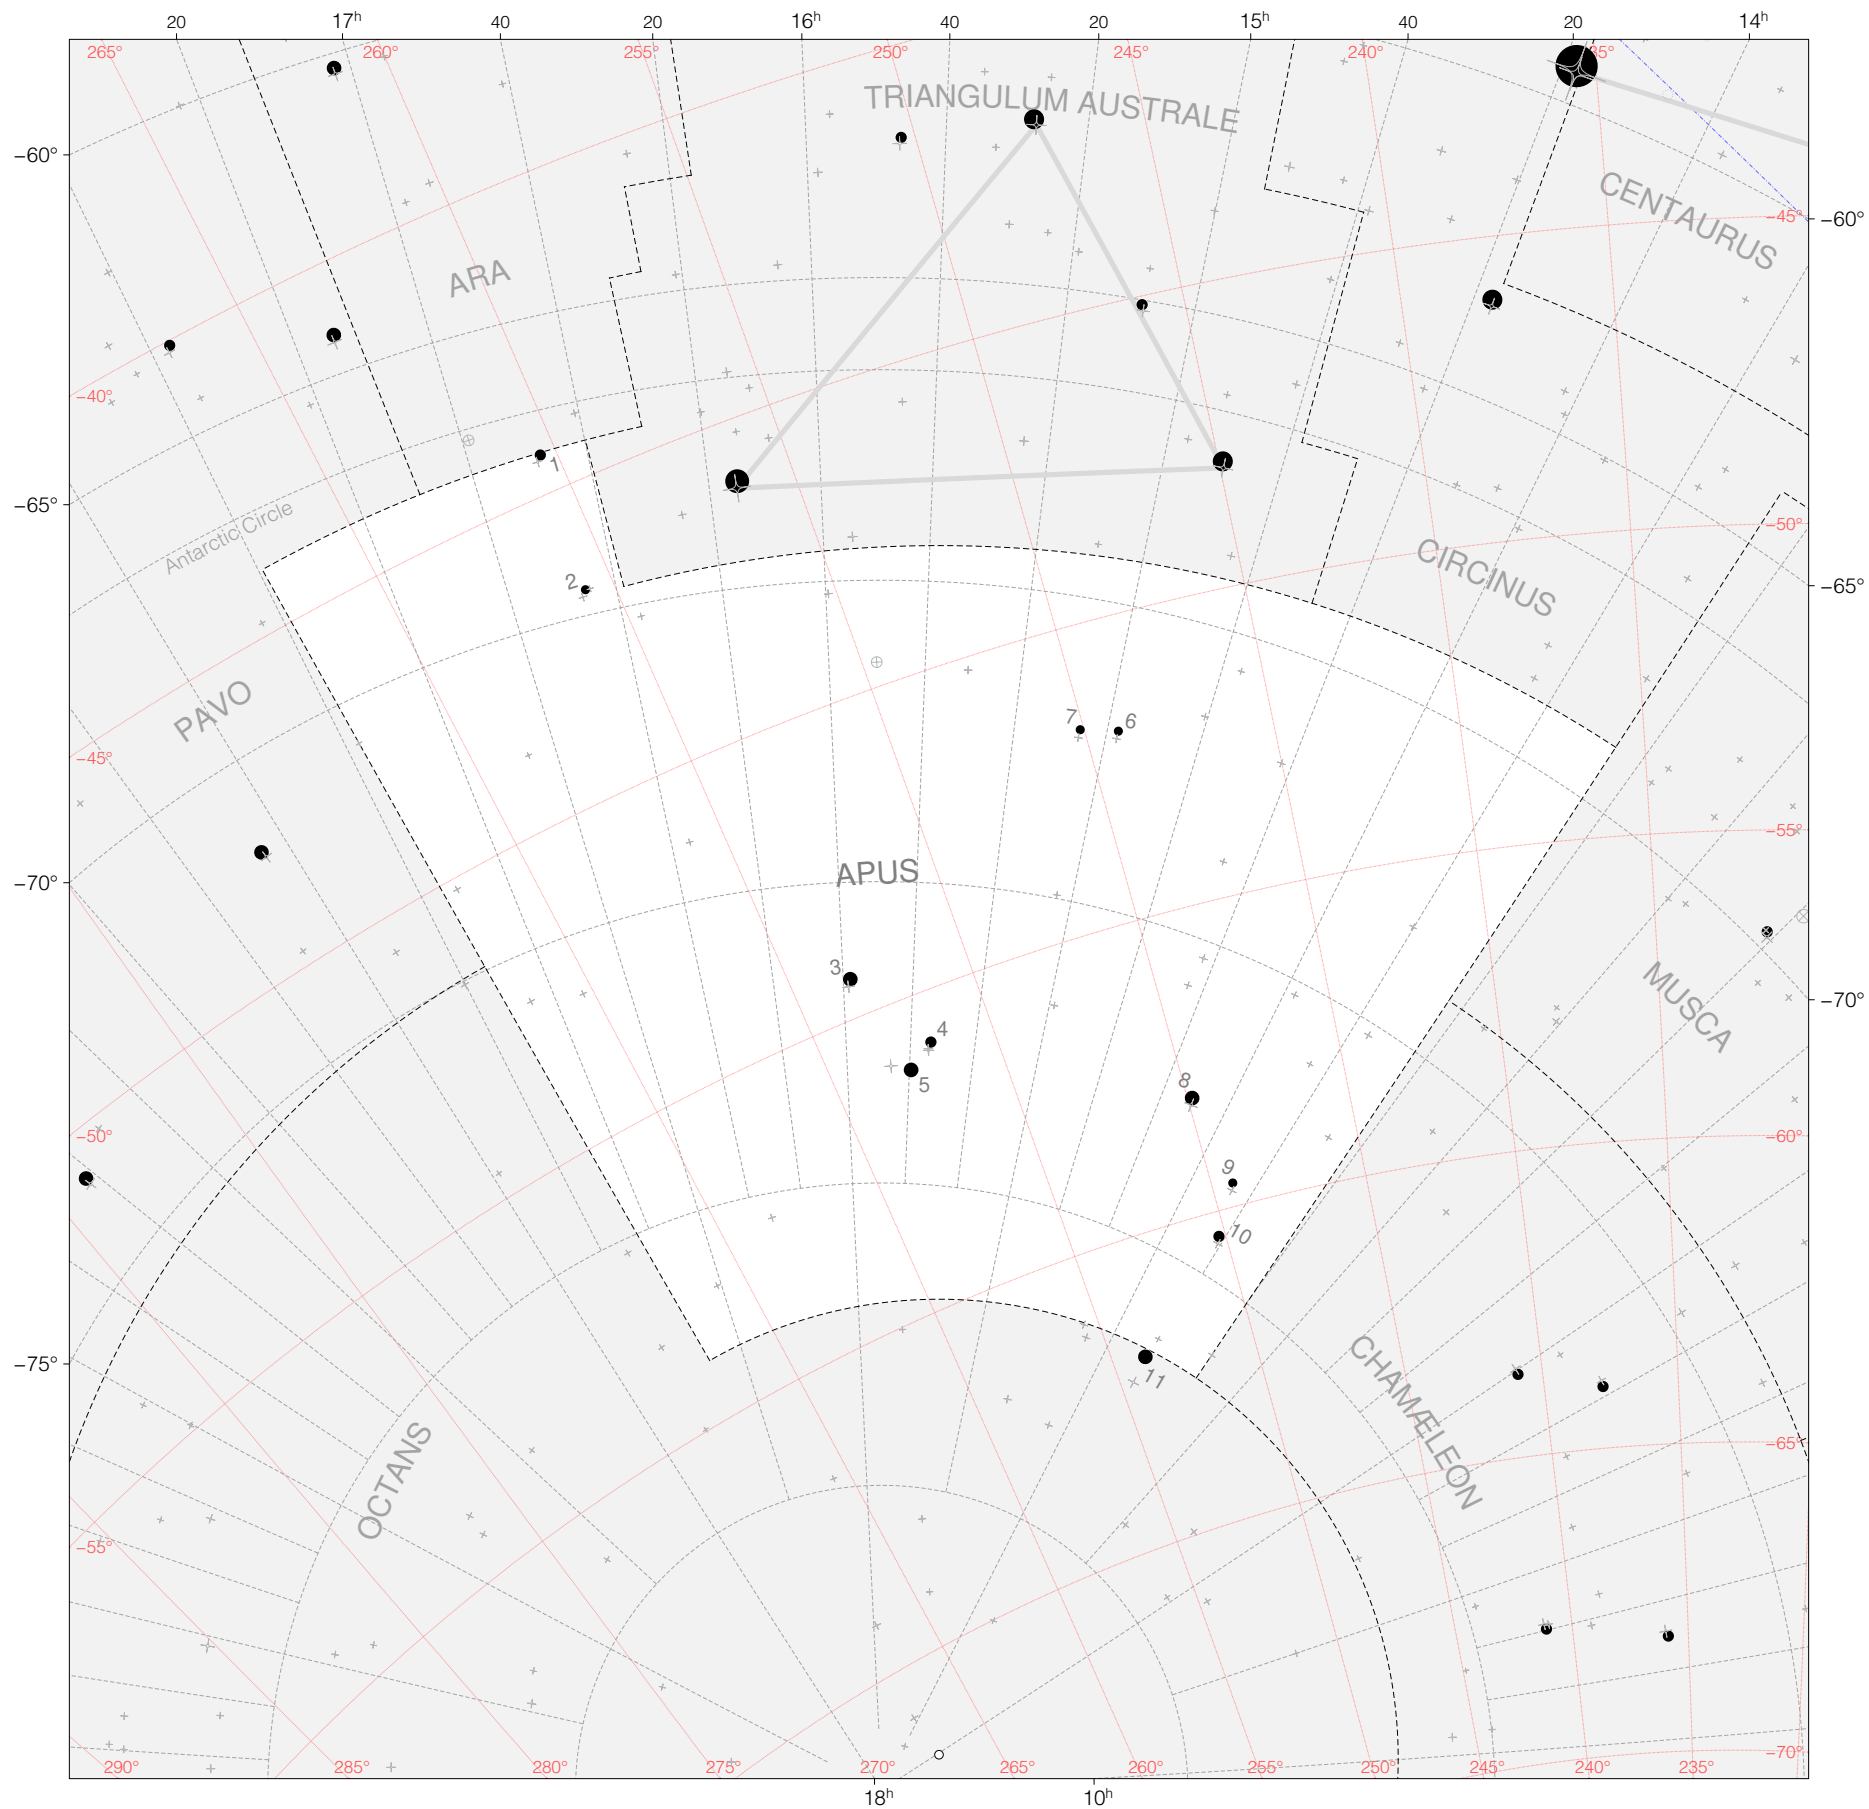

# Halley Stars in Apus

Magnitudes:   
1 2 3 4 5 6 7

Scale at center: 0° 2° 4° 