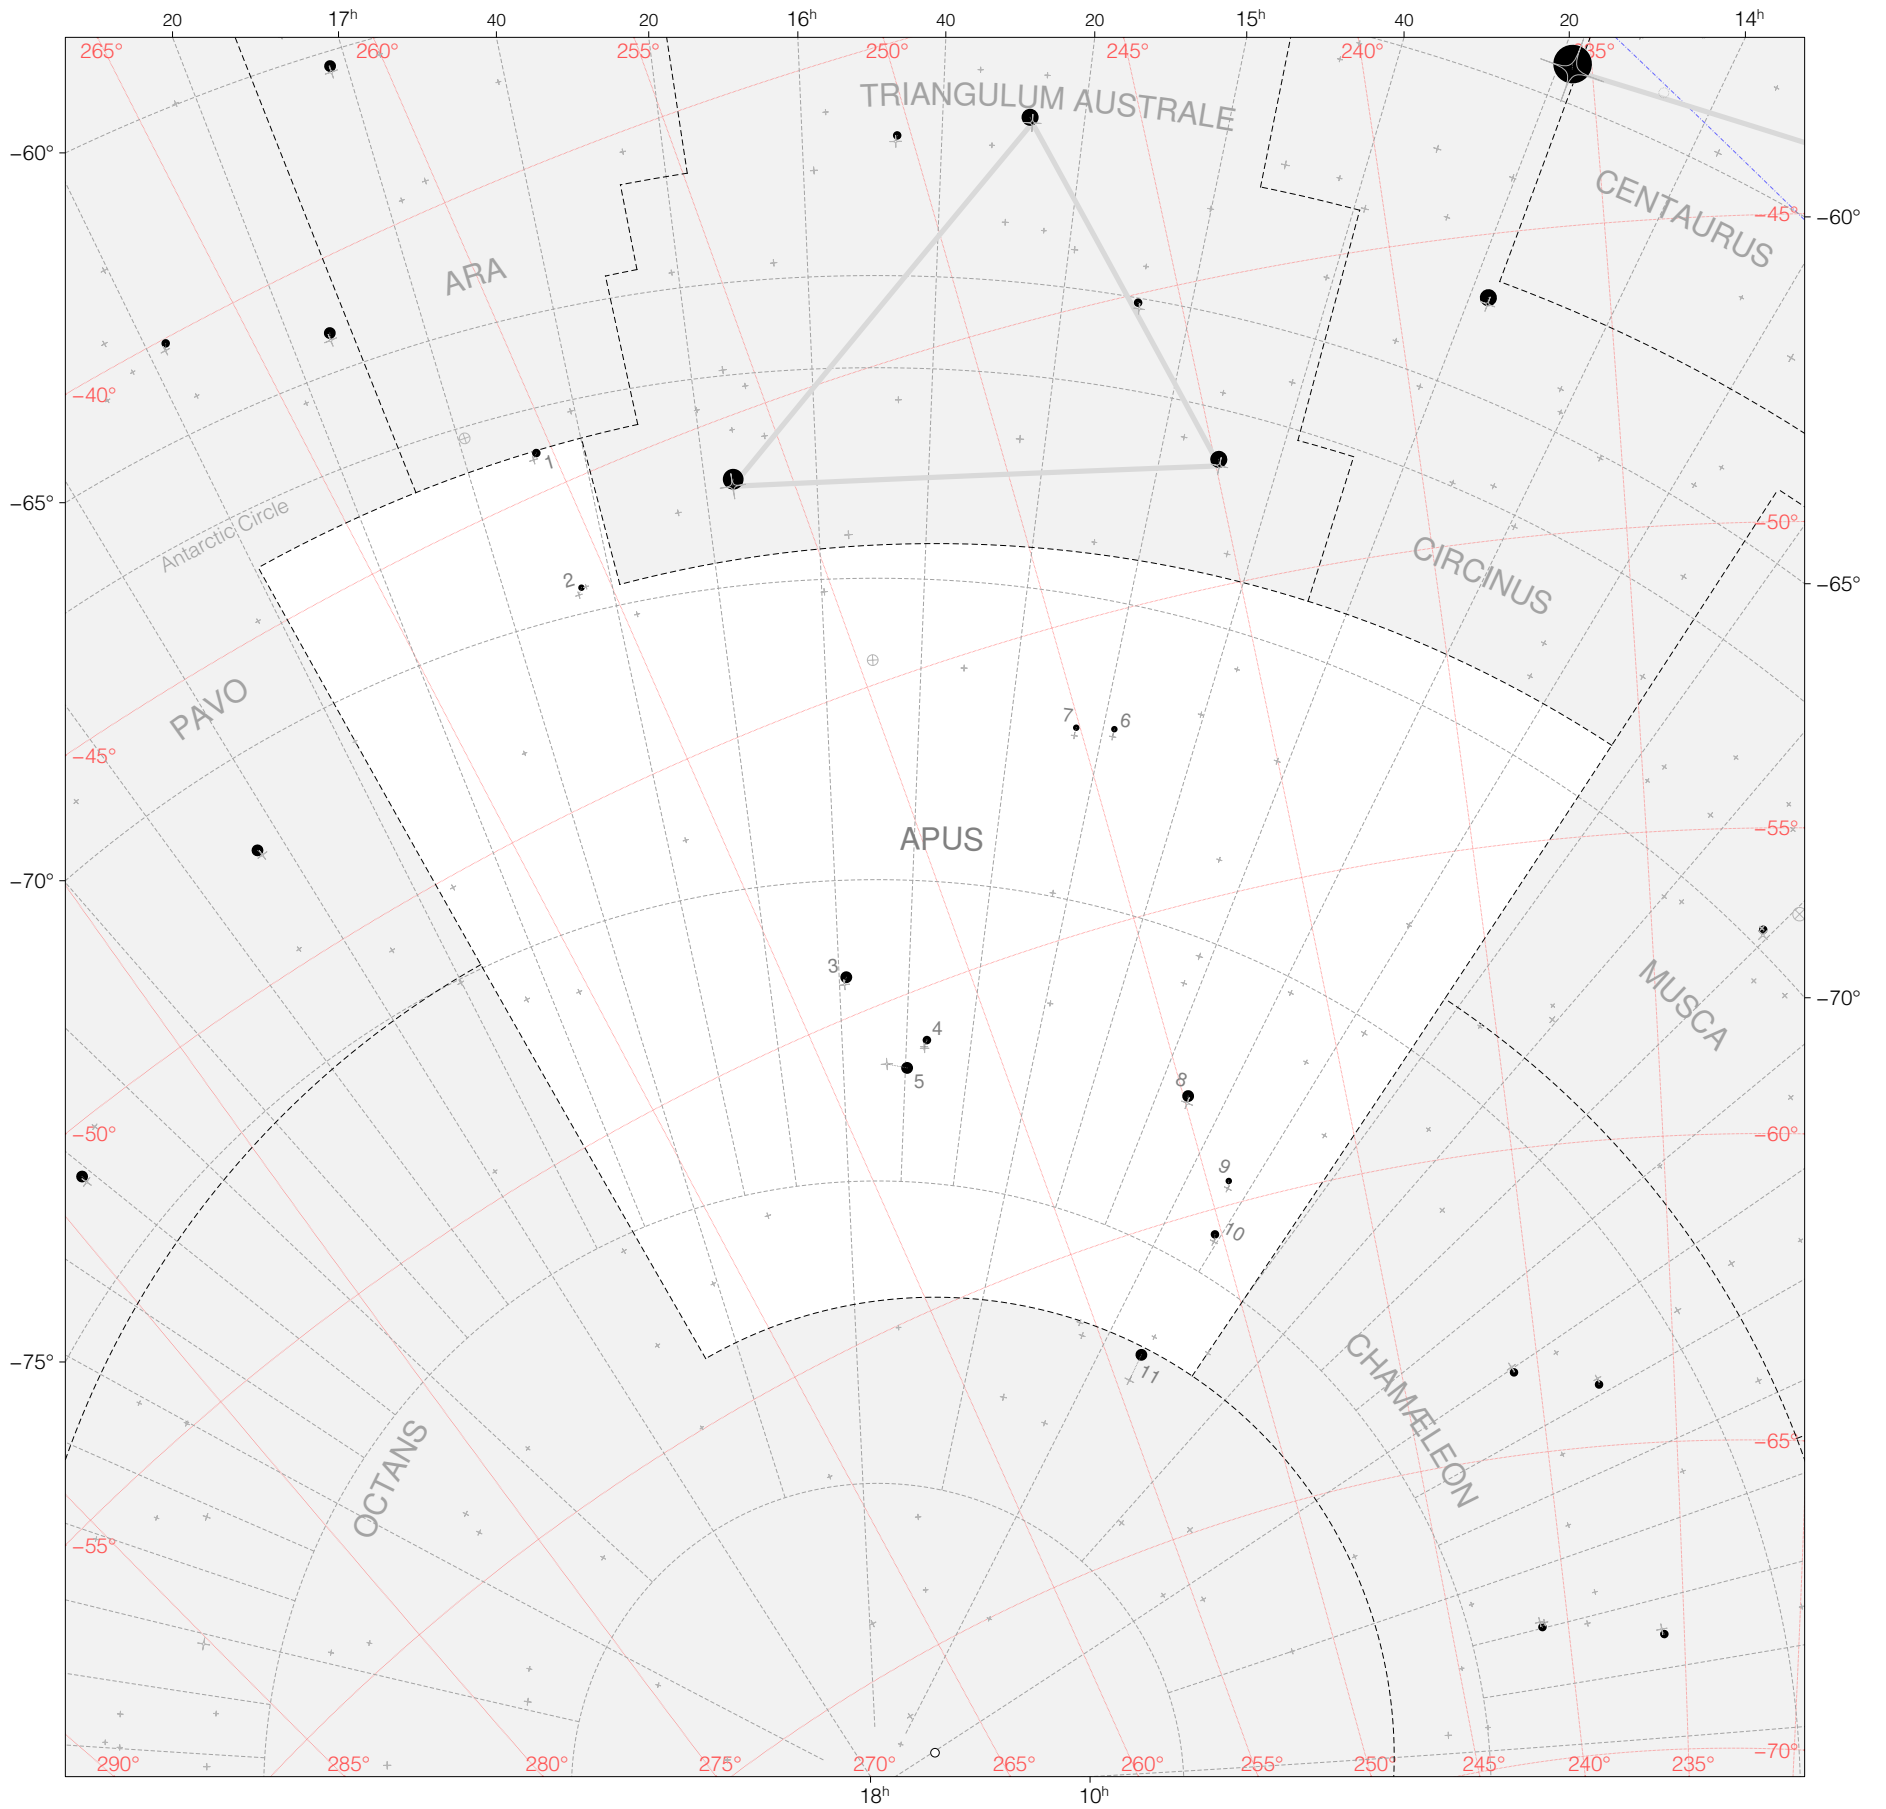

Halley Stars in Apus

Magnitudes: 
1 2 3 4 5 6

Scale at center: 0° 2° 4° 