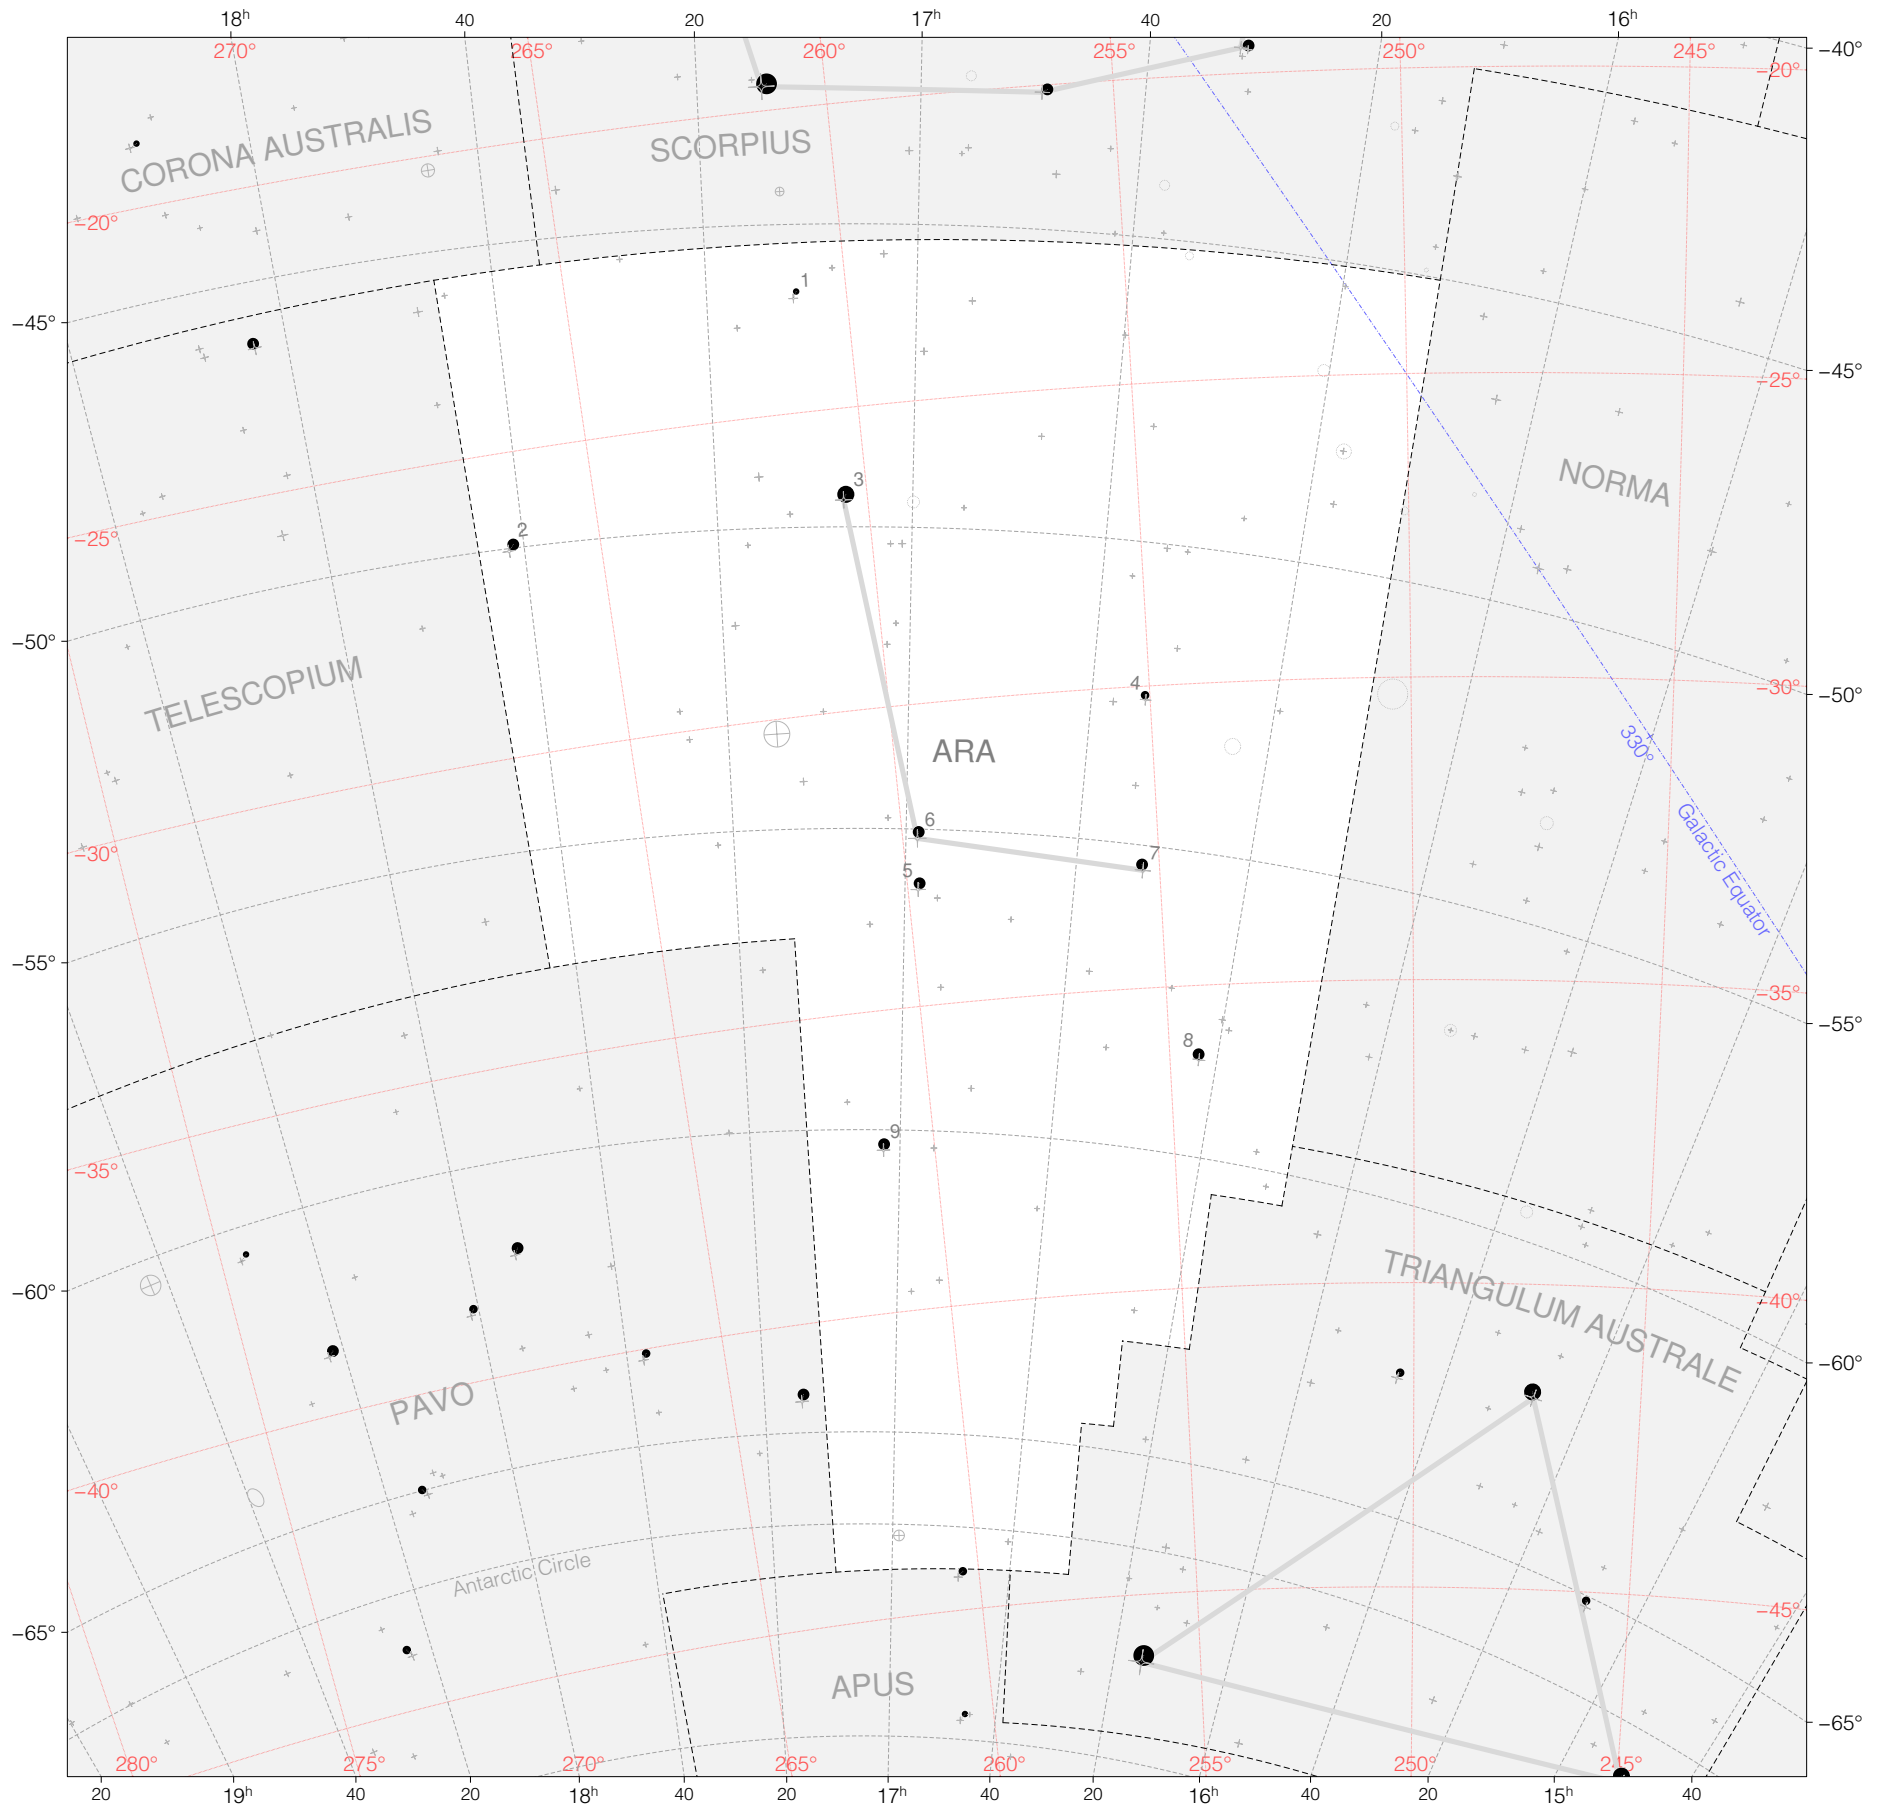

Halley Stars in Ara

Magnitudes: 1 2 3 4 5 6

Scale at center: 0° 2° 4°