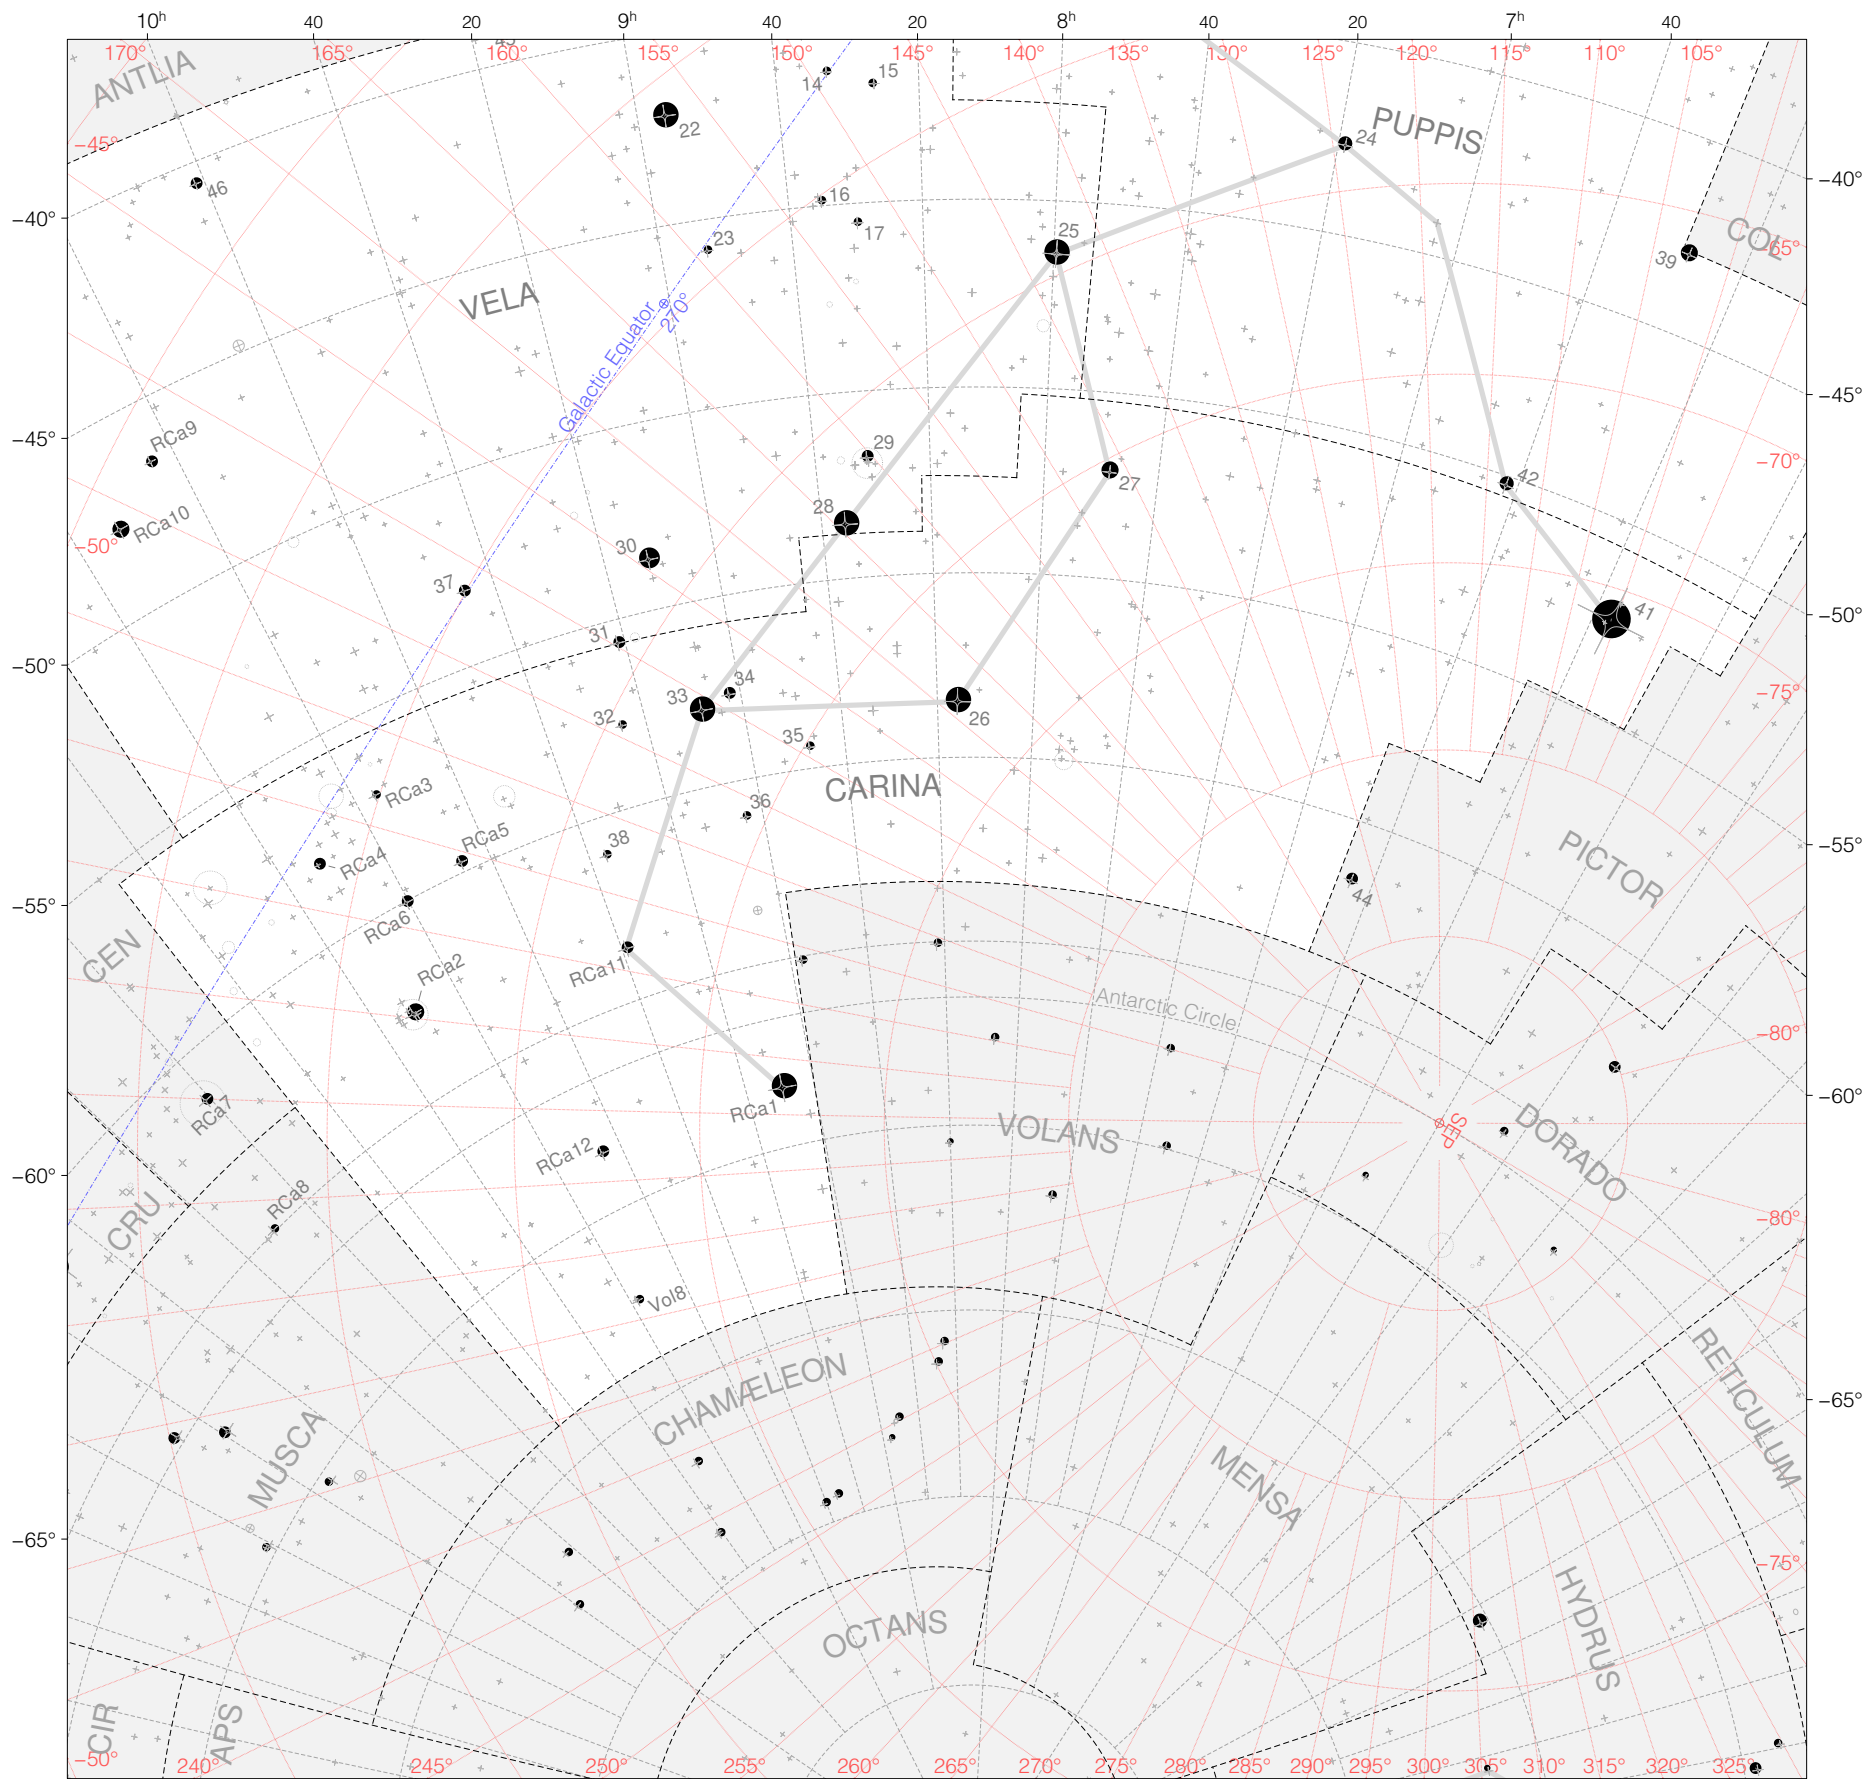

Halley Stars in Argo Navis (Carina)

Magnitudes:  1 2 3 4 5 6

Scale at center: 0° 2° 4° 