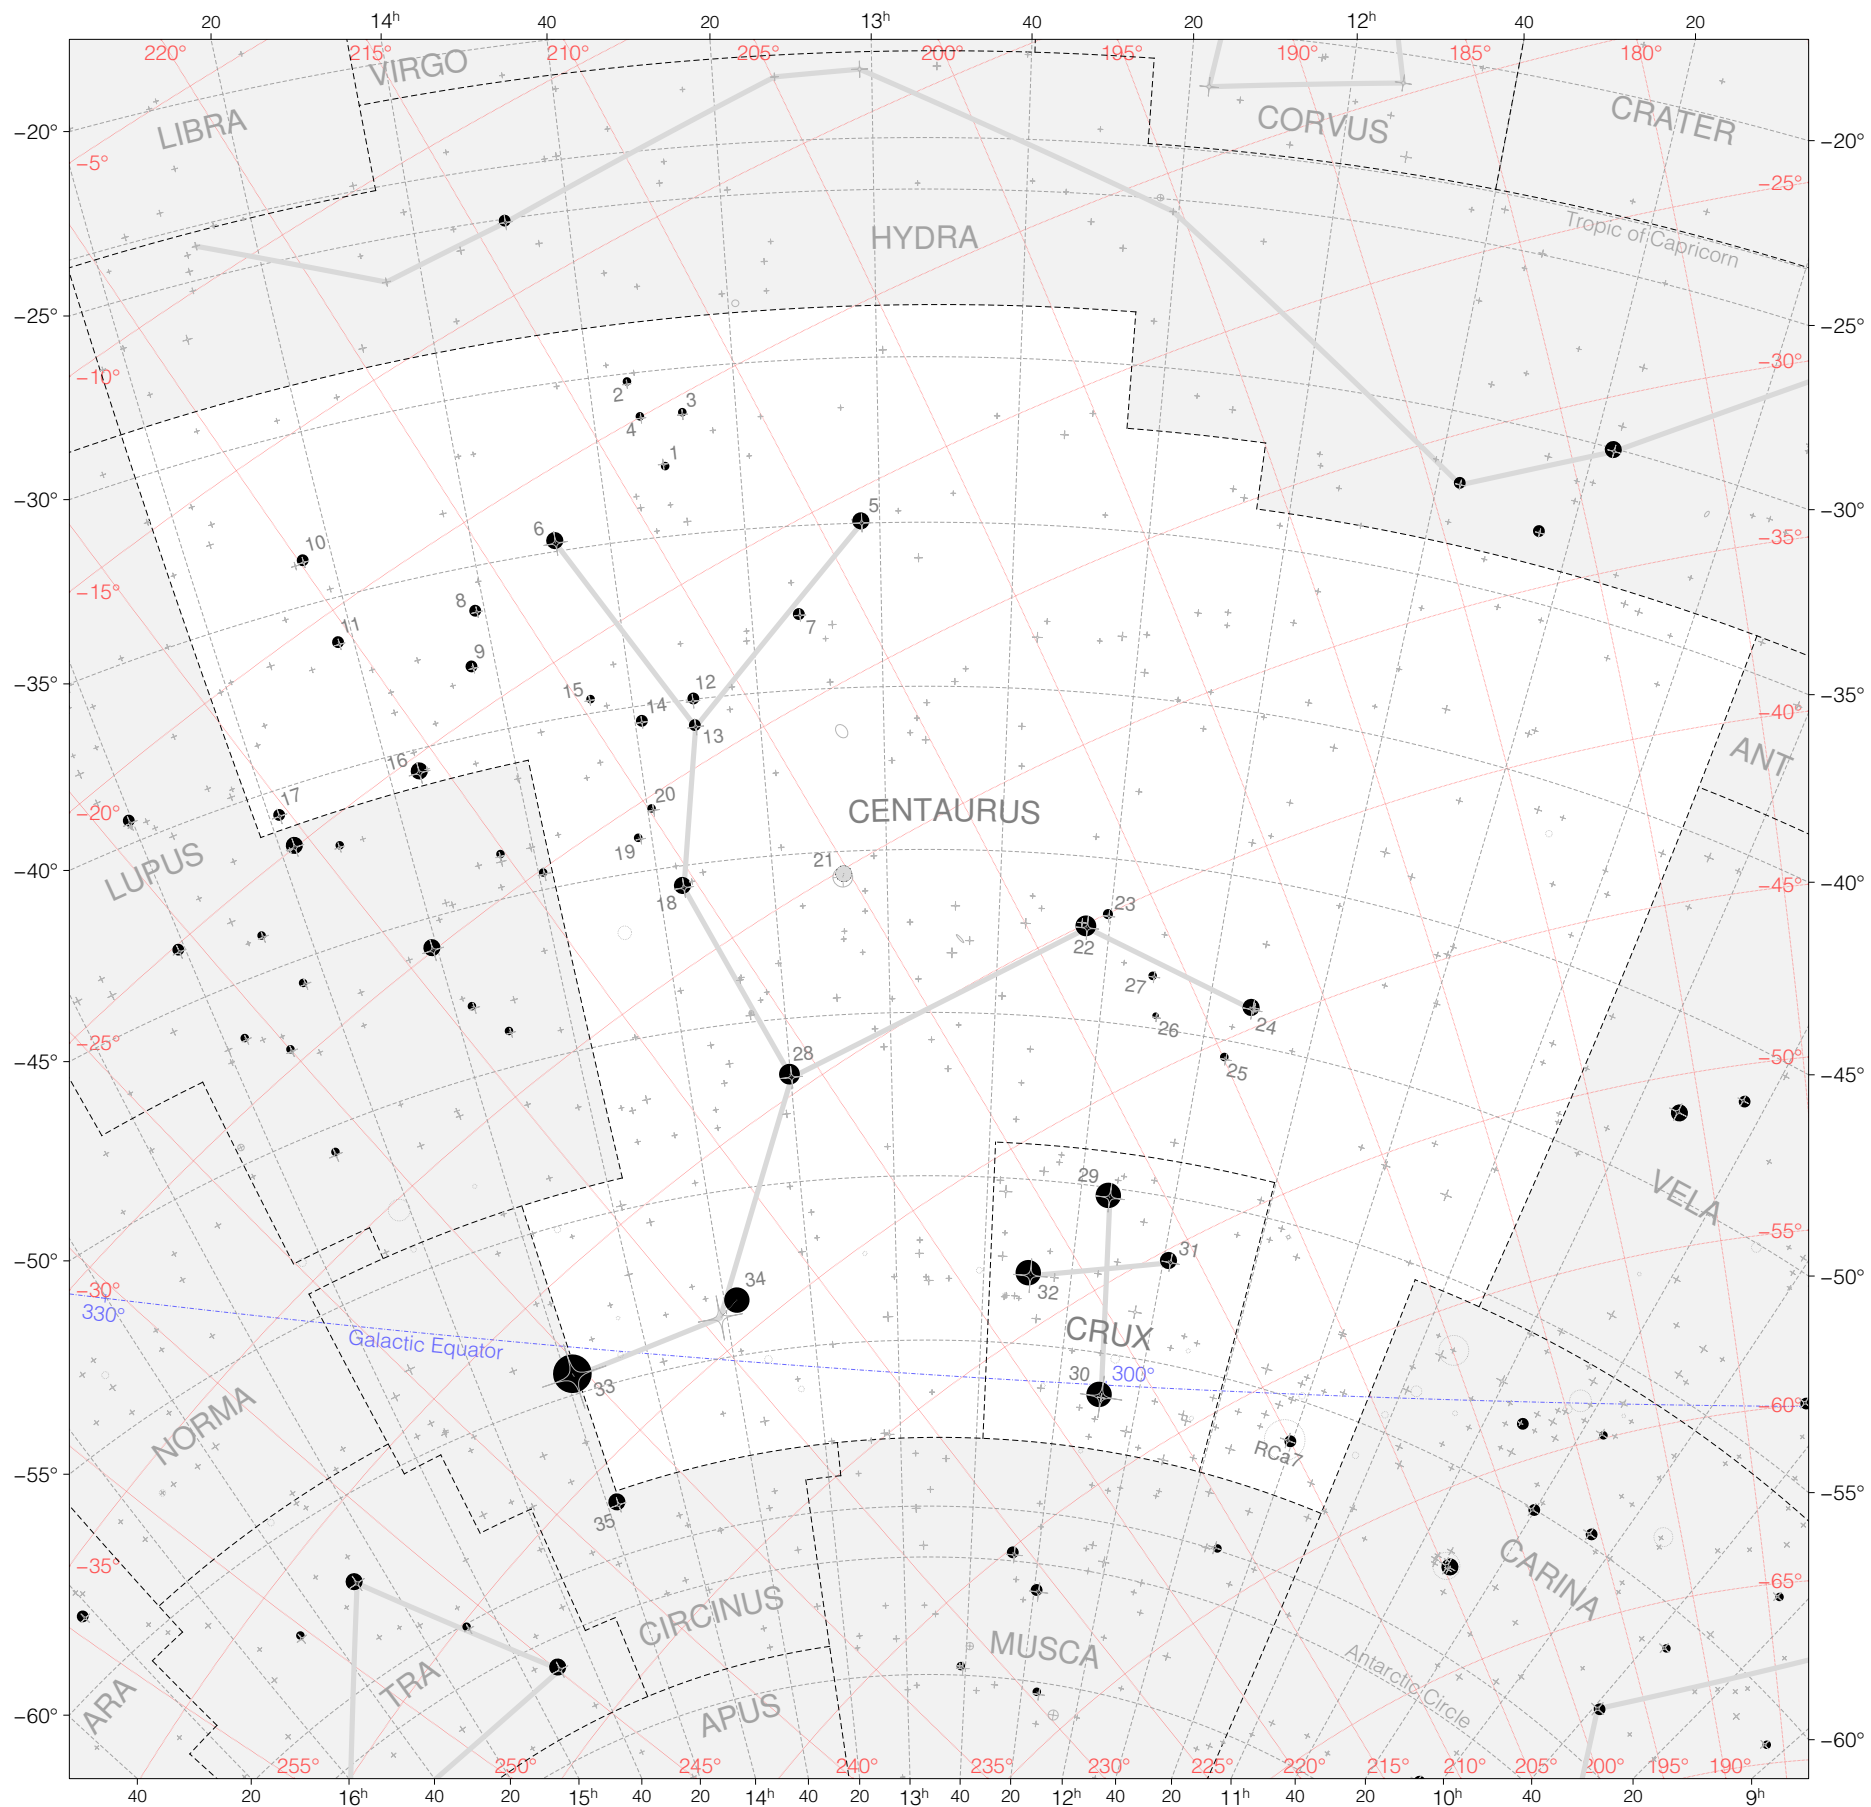

Halley Stars in Centaurus

Magnitudes: 1 2 3 4 5 6

Scale at center: 0° 2° 4°