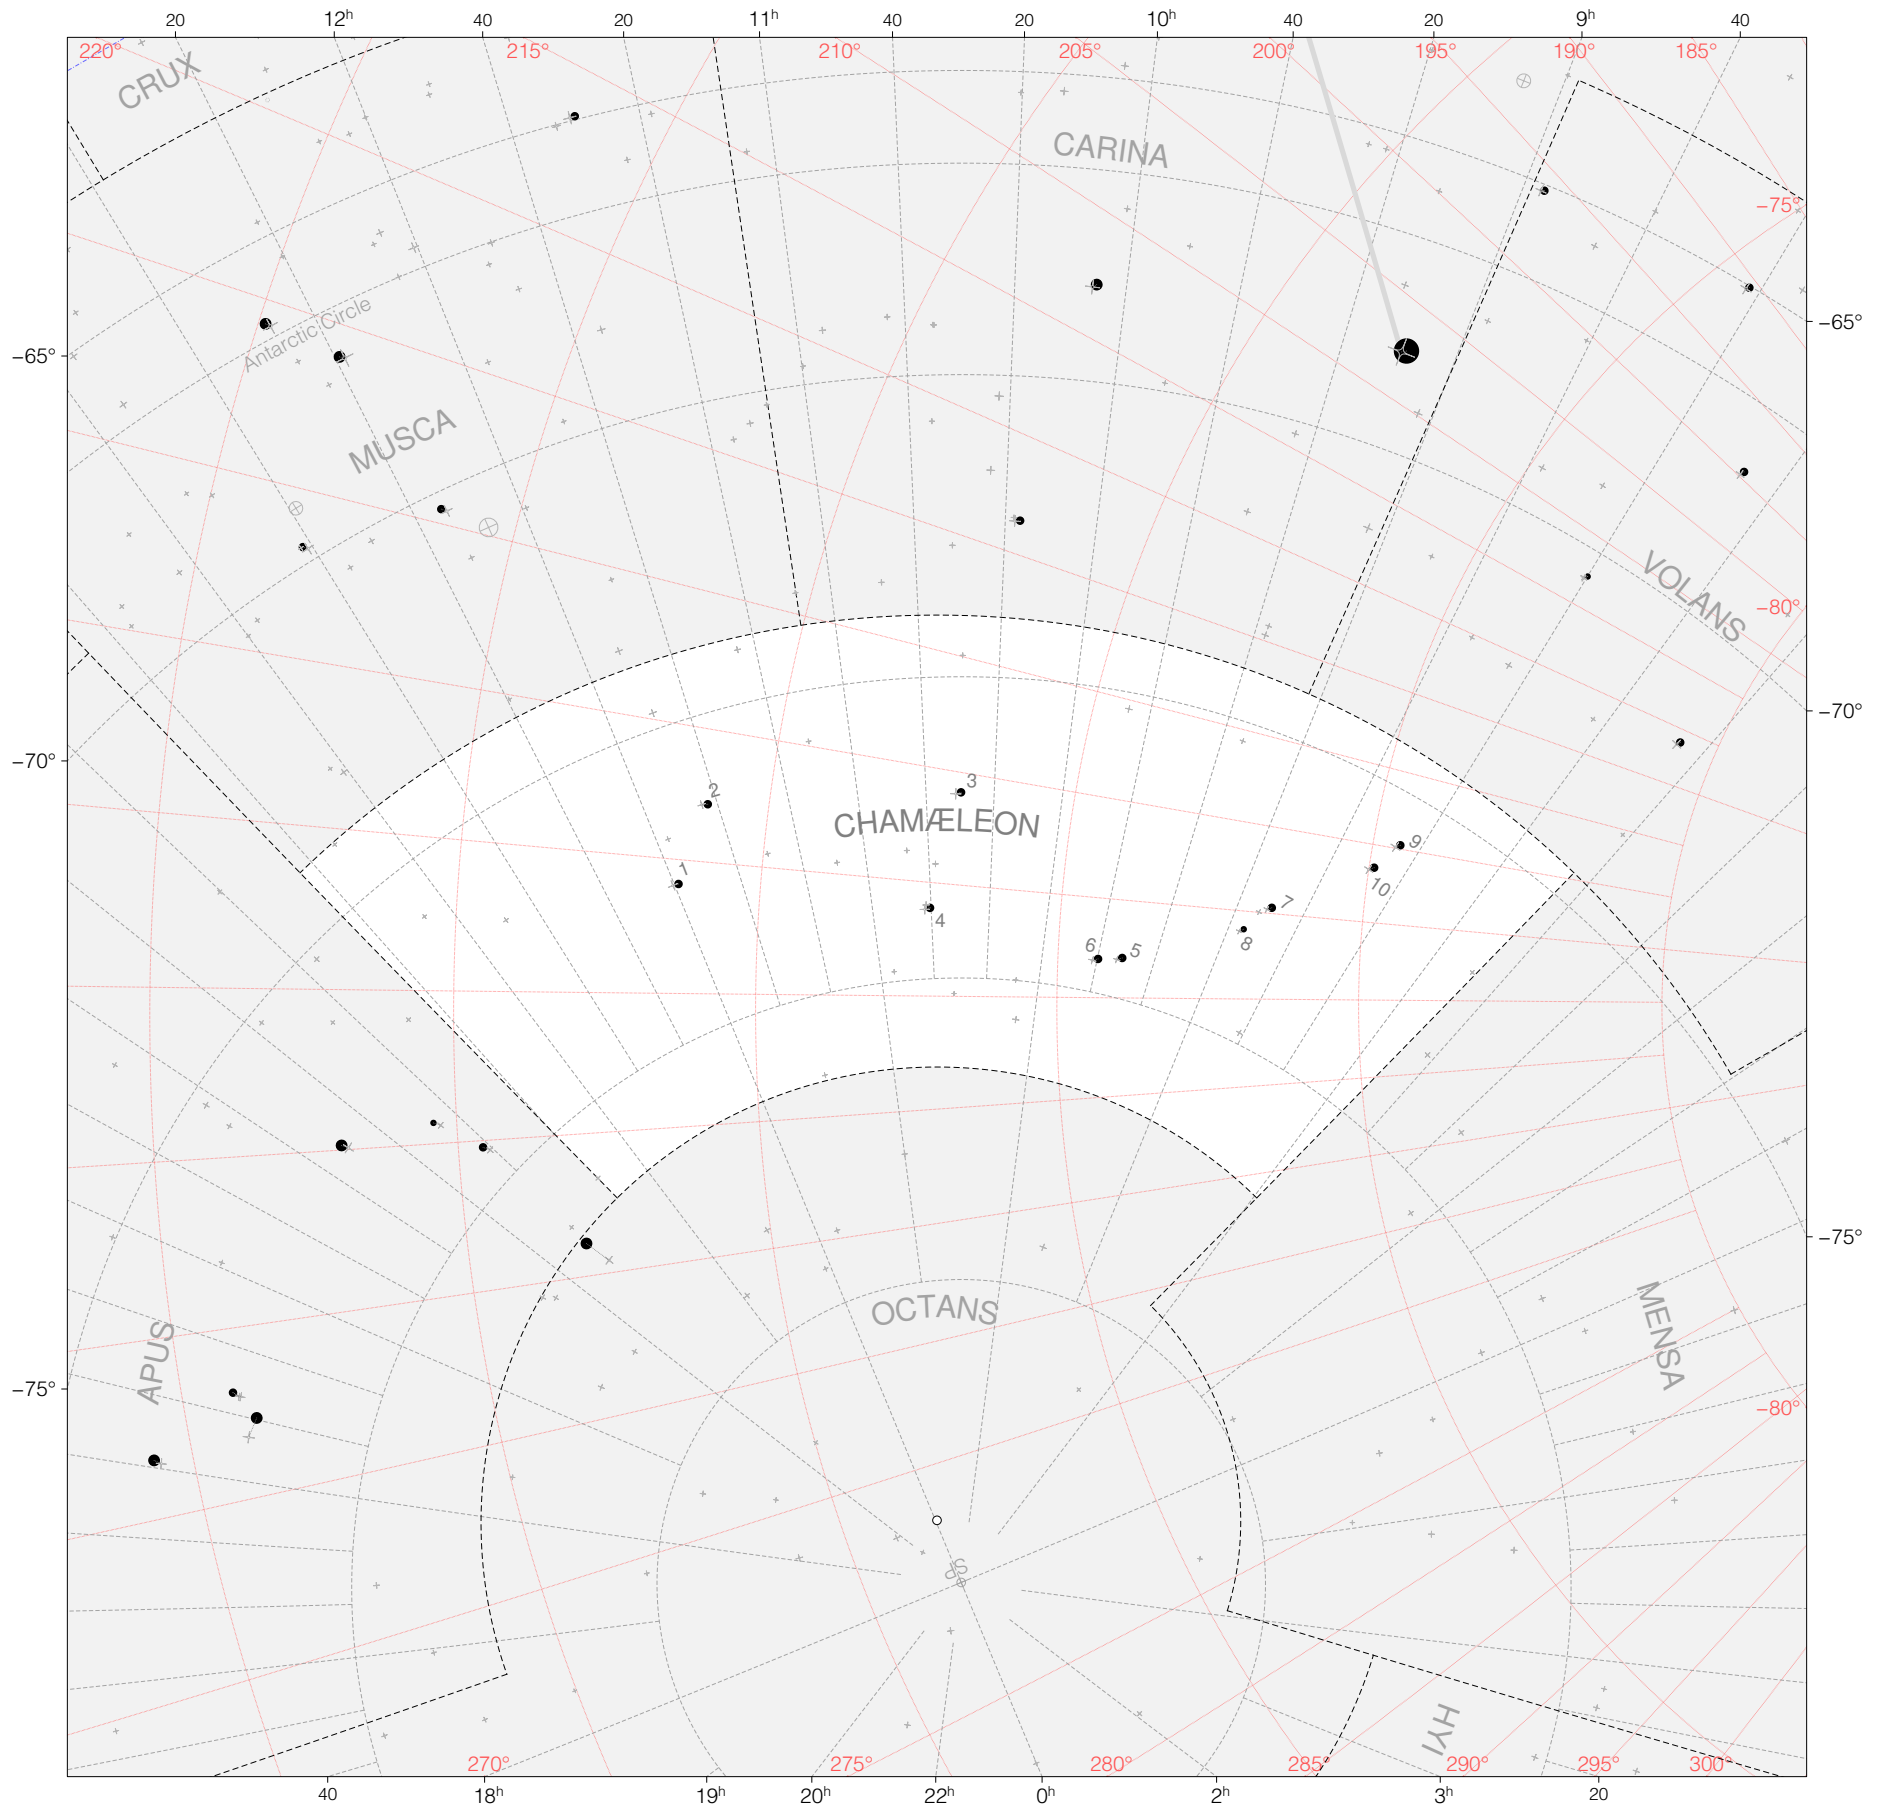

Halley Stars in Chamæleon

Magnitudes:  1 2 3 4 5 6

Scale at center: 0° 2° 4° 