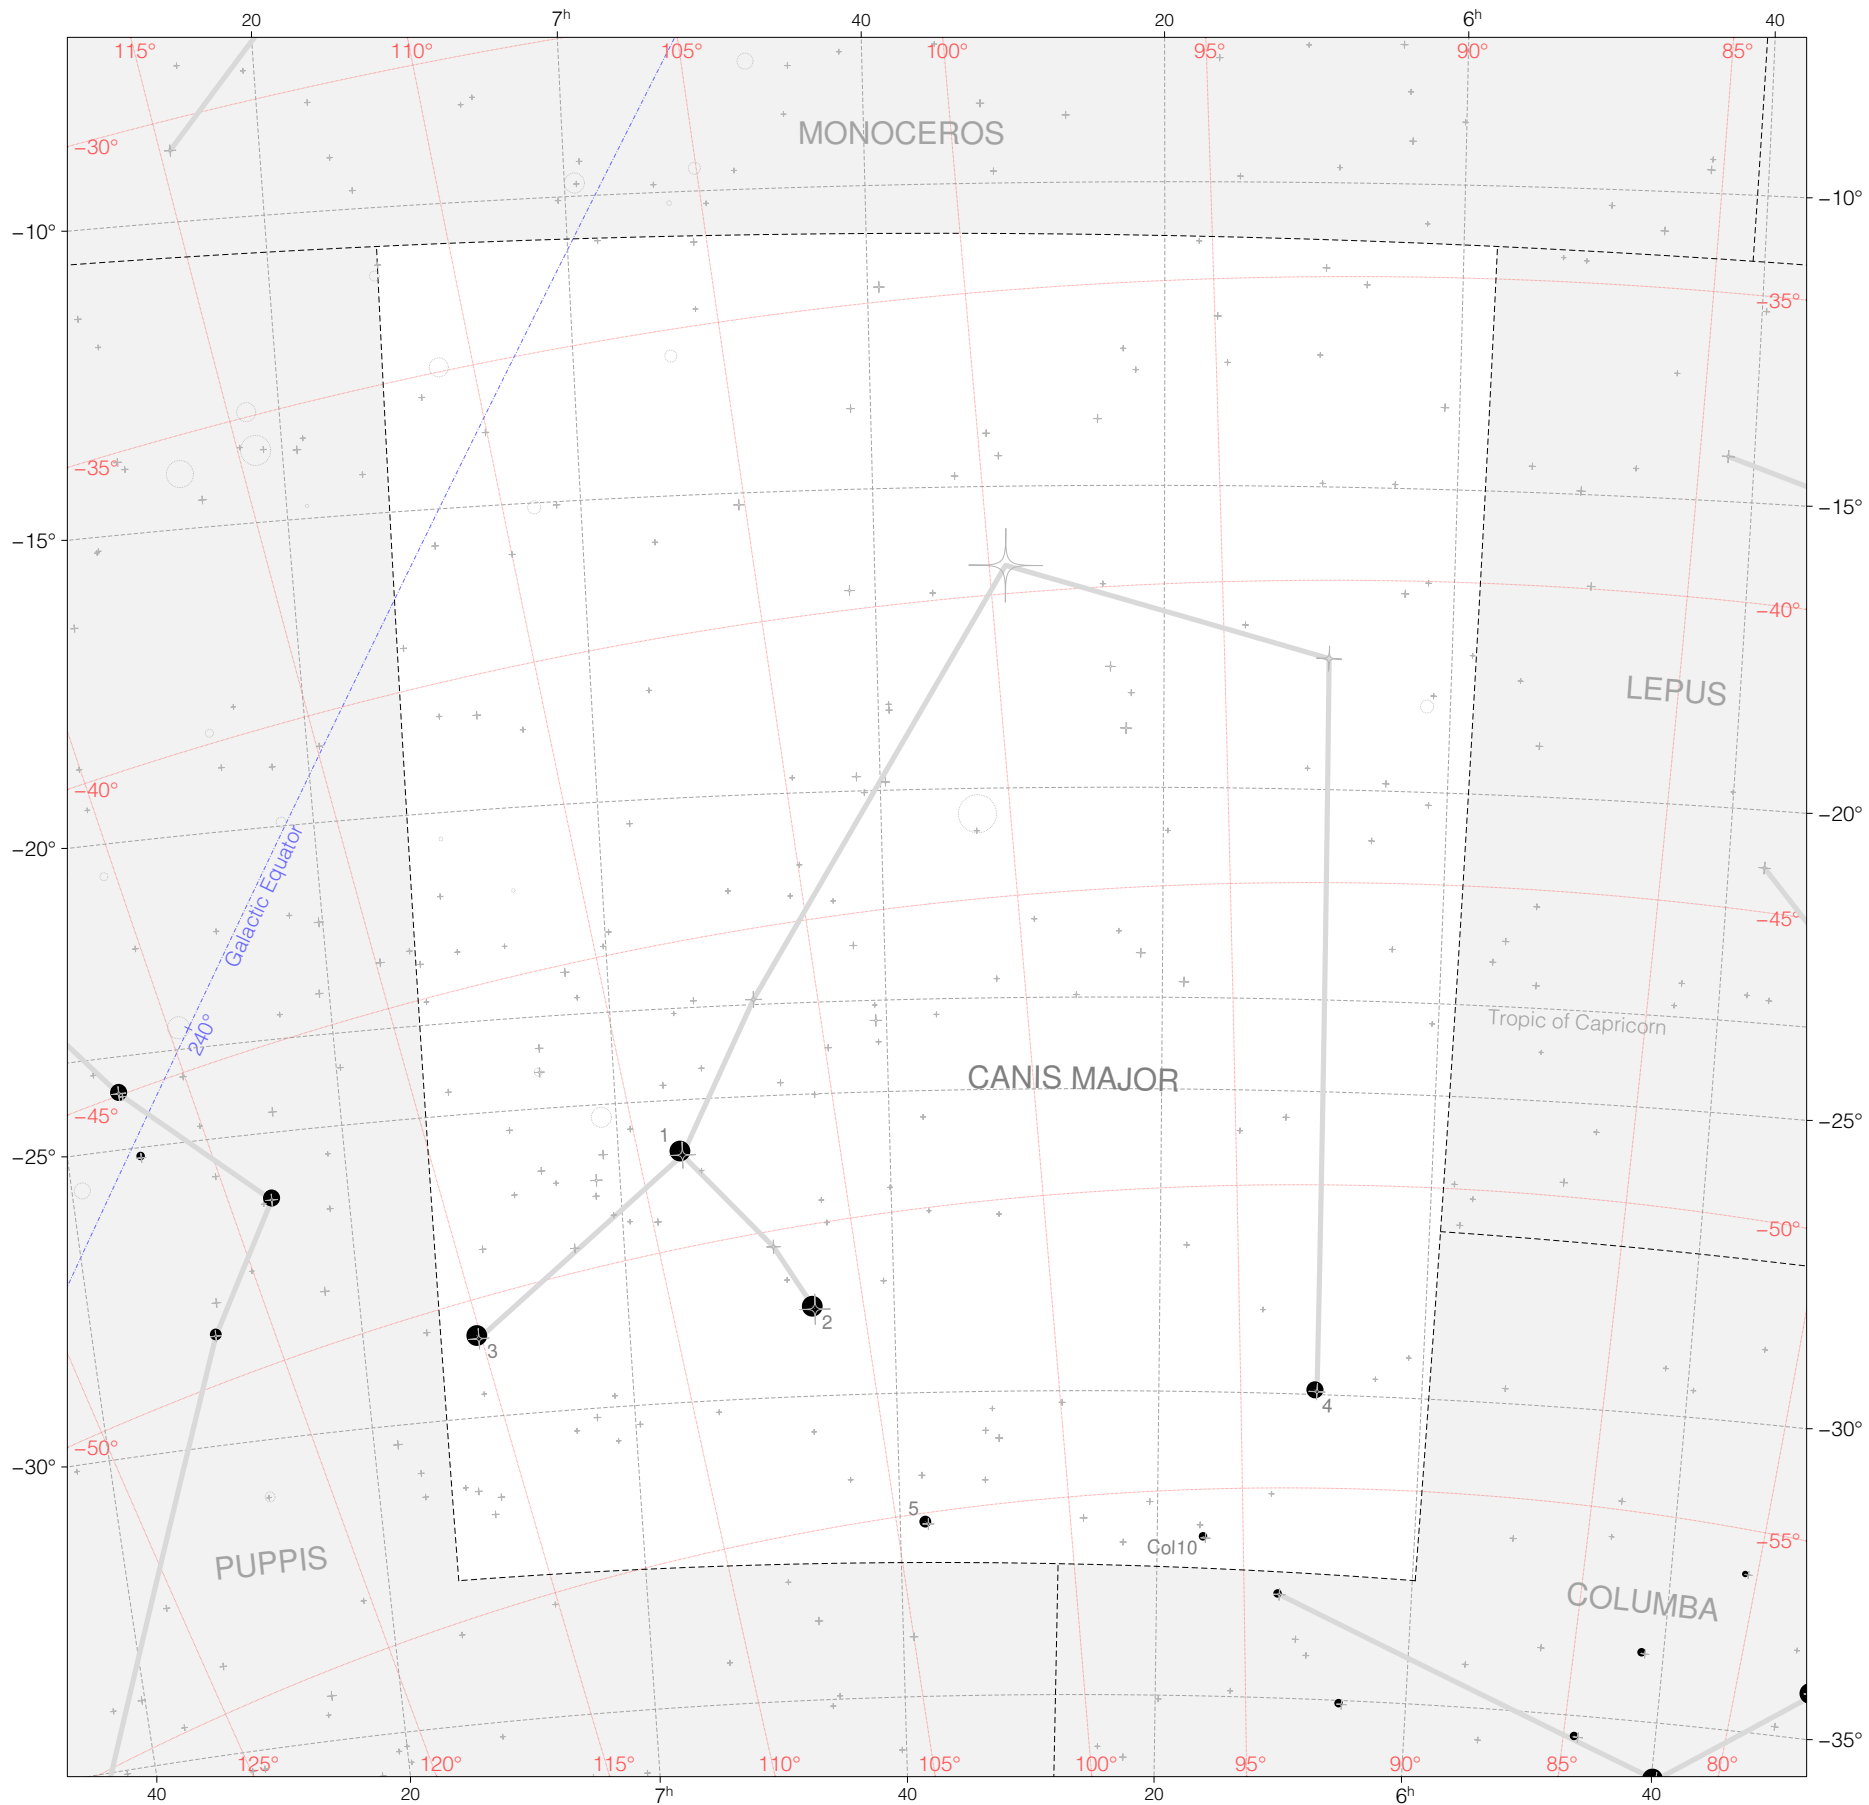

Halley Stars in Canis Major

Magnitudes: 
1 2 3 4 5 6

Scale at center: 0° 2° 4° 