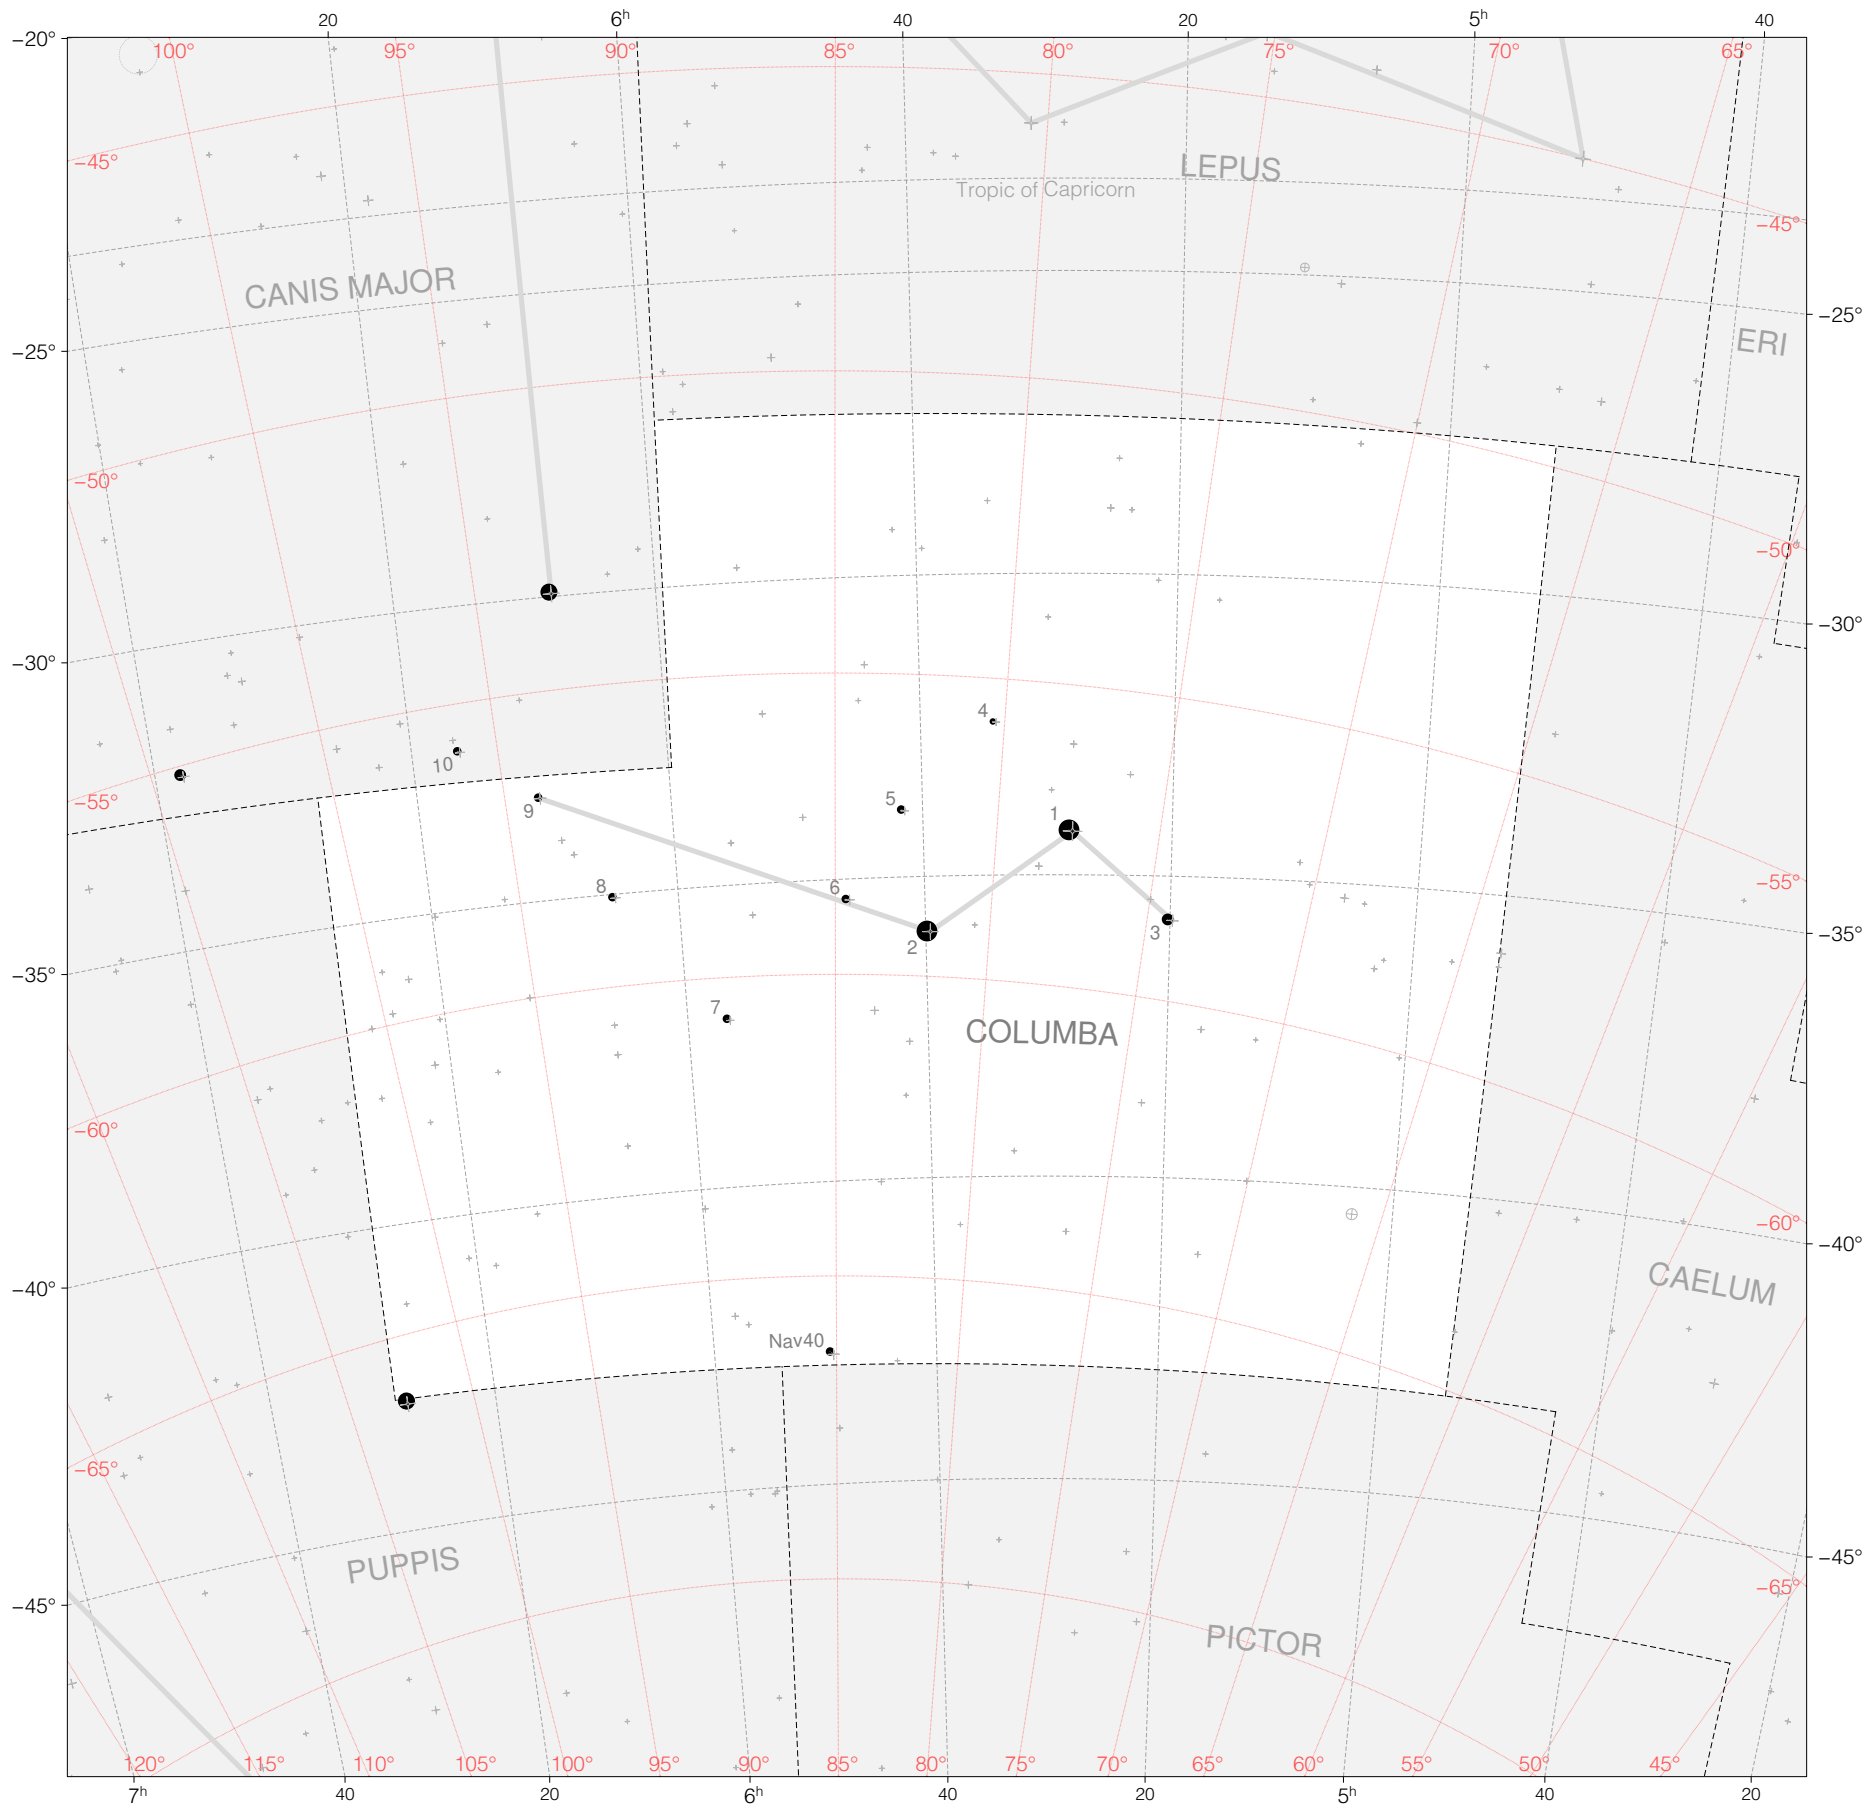

Halley Stars in Columba

Magnitudes:  1 2 3 4 5

Scale at center:  0° 2° 4°