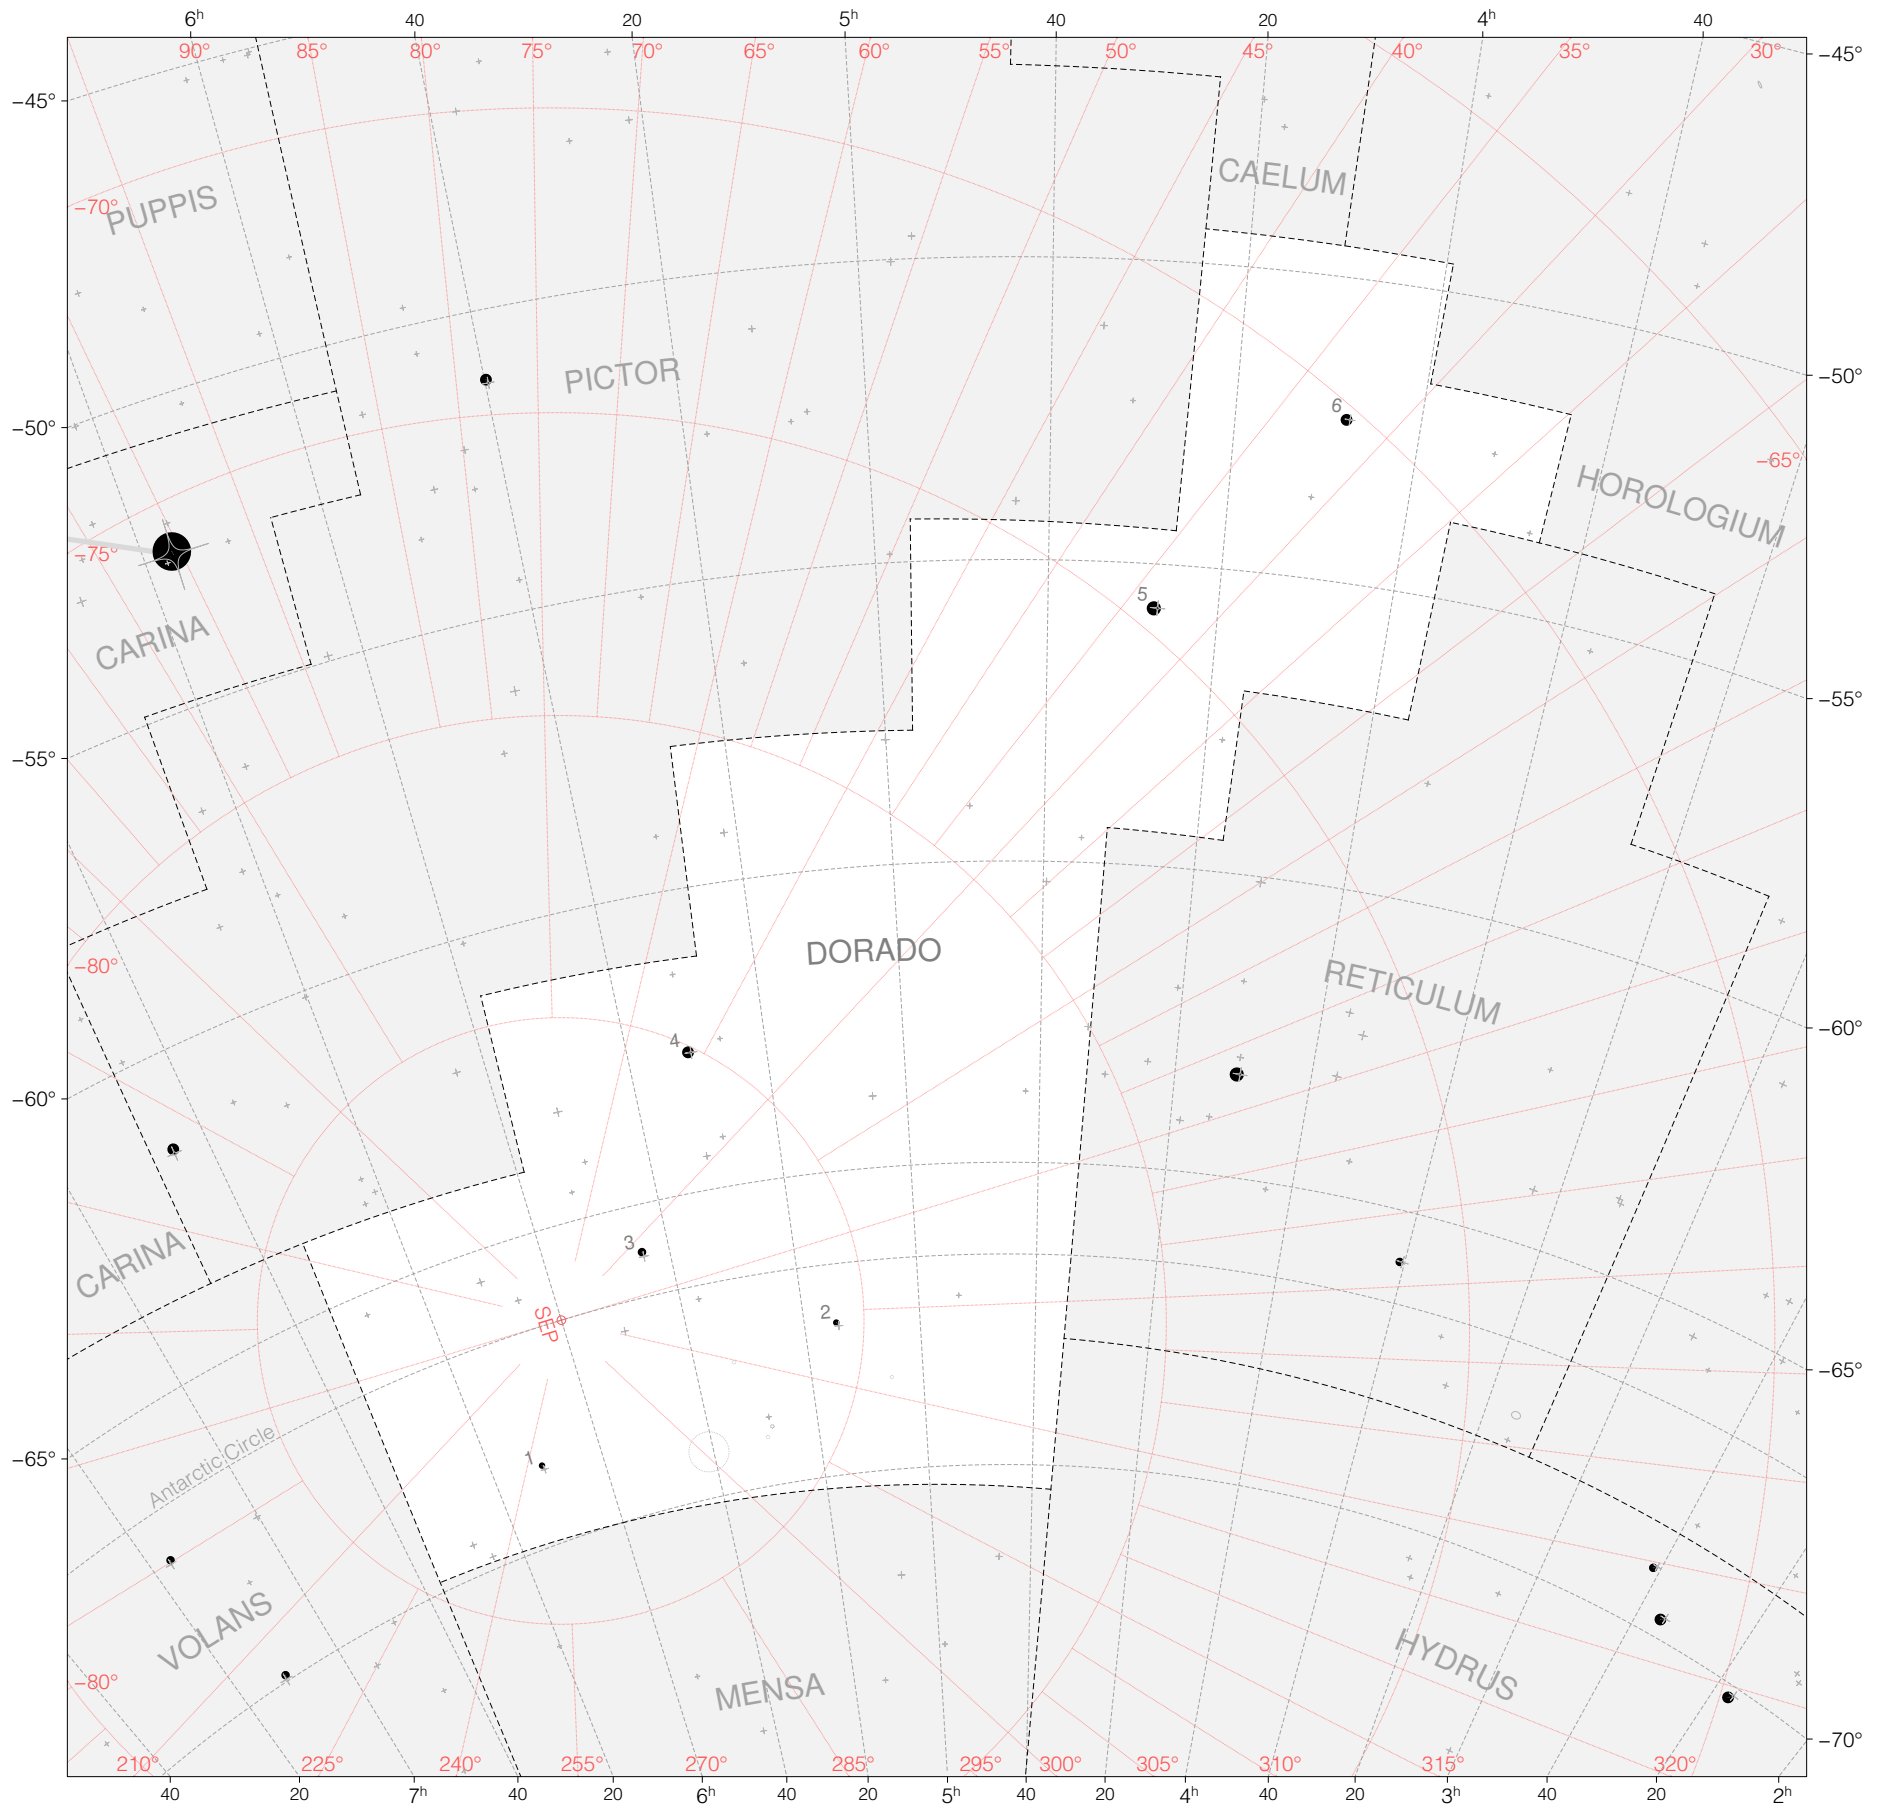

Halley Stars in Dorado

Magnitudes:  1 2 3 4 5 6

Scale at center: 0° 2° 4° 