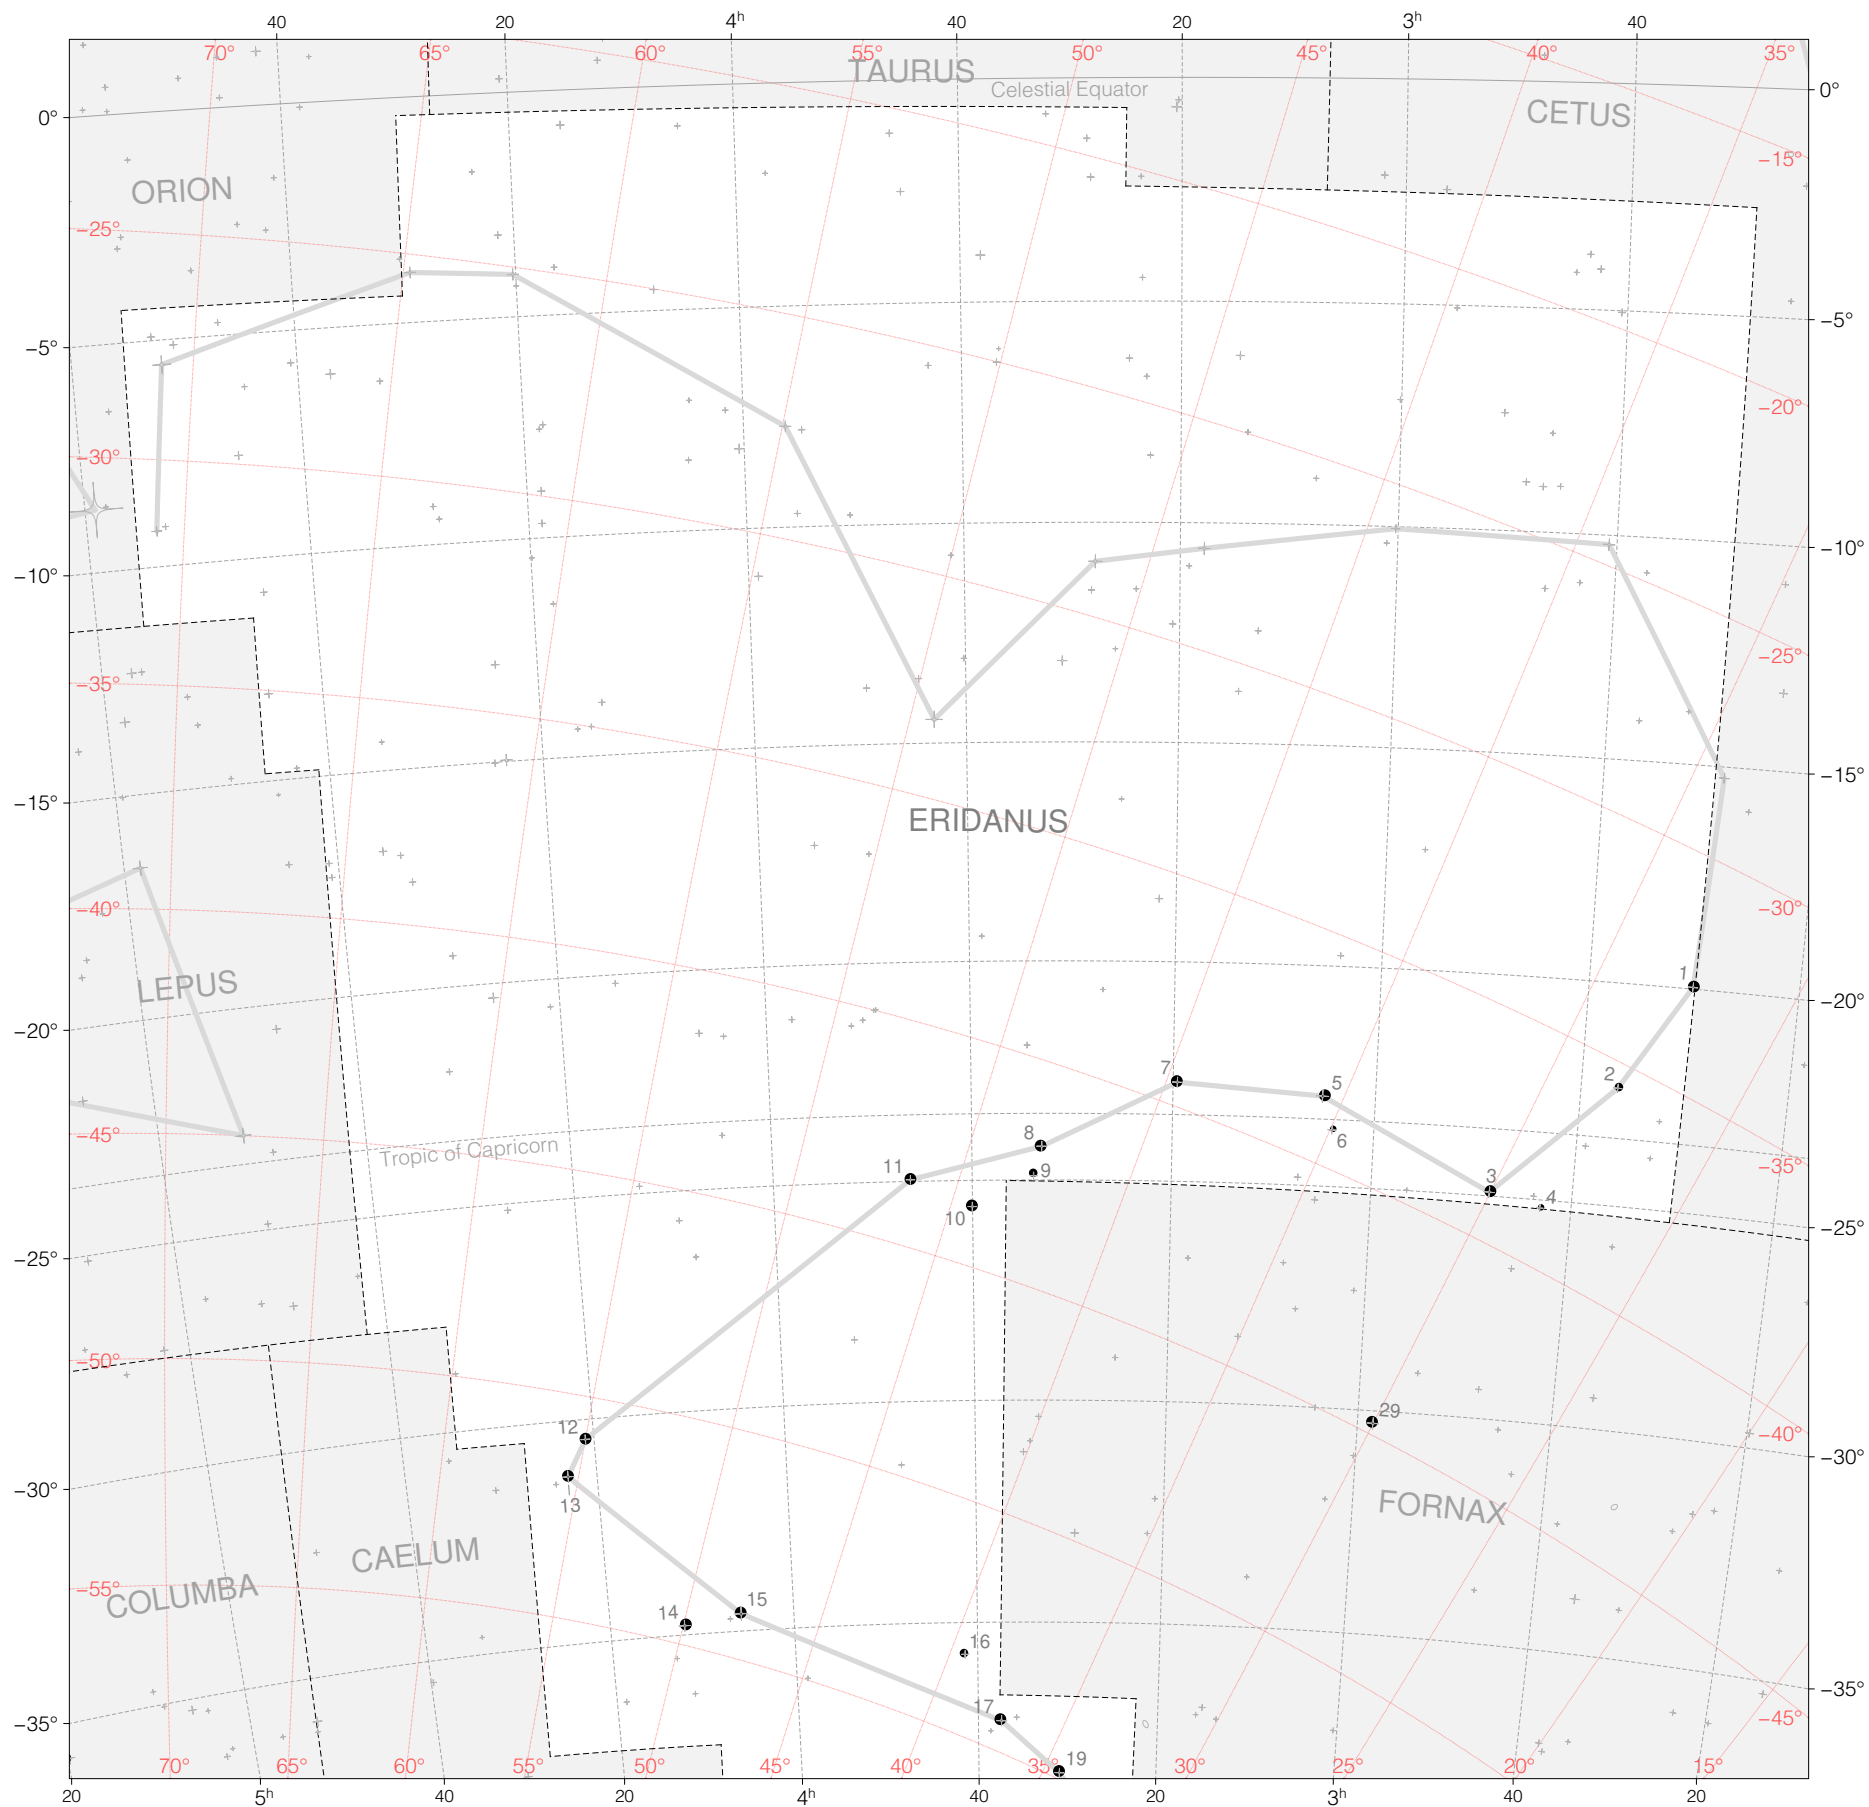

Halley Stars in Eridanus (north)

Magnitudes:  1 2 3 4 5 6

Scale at center:  0° 2° 4°