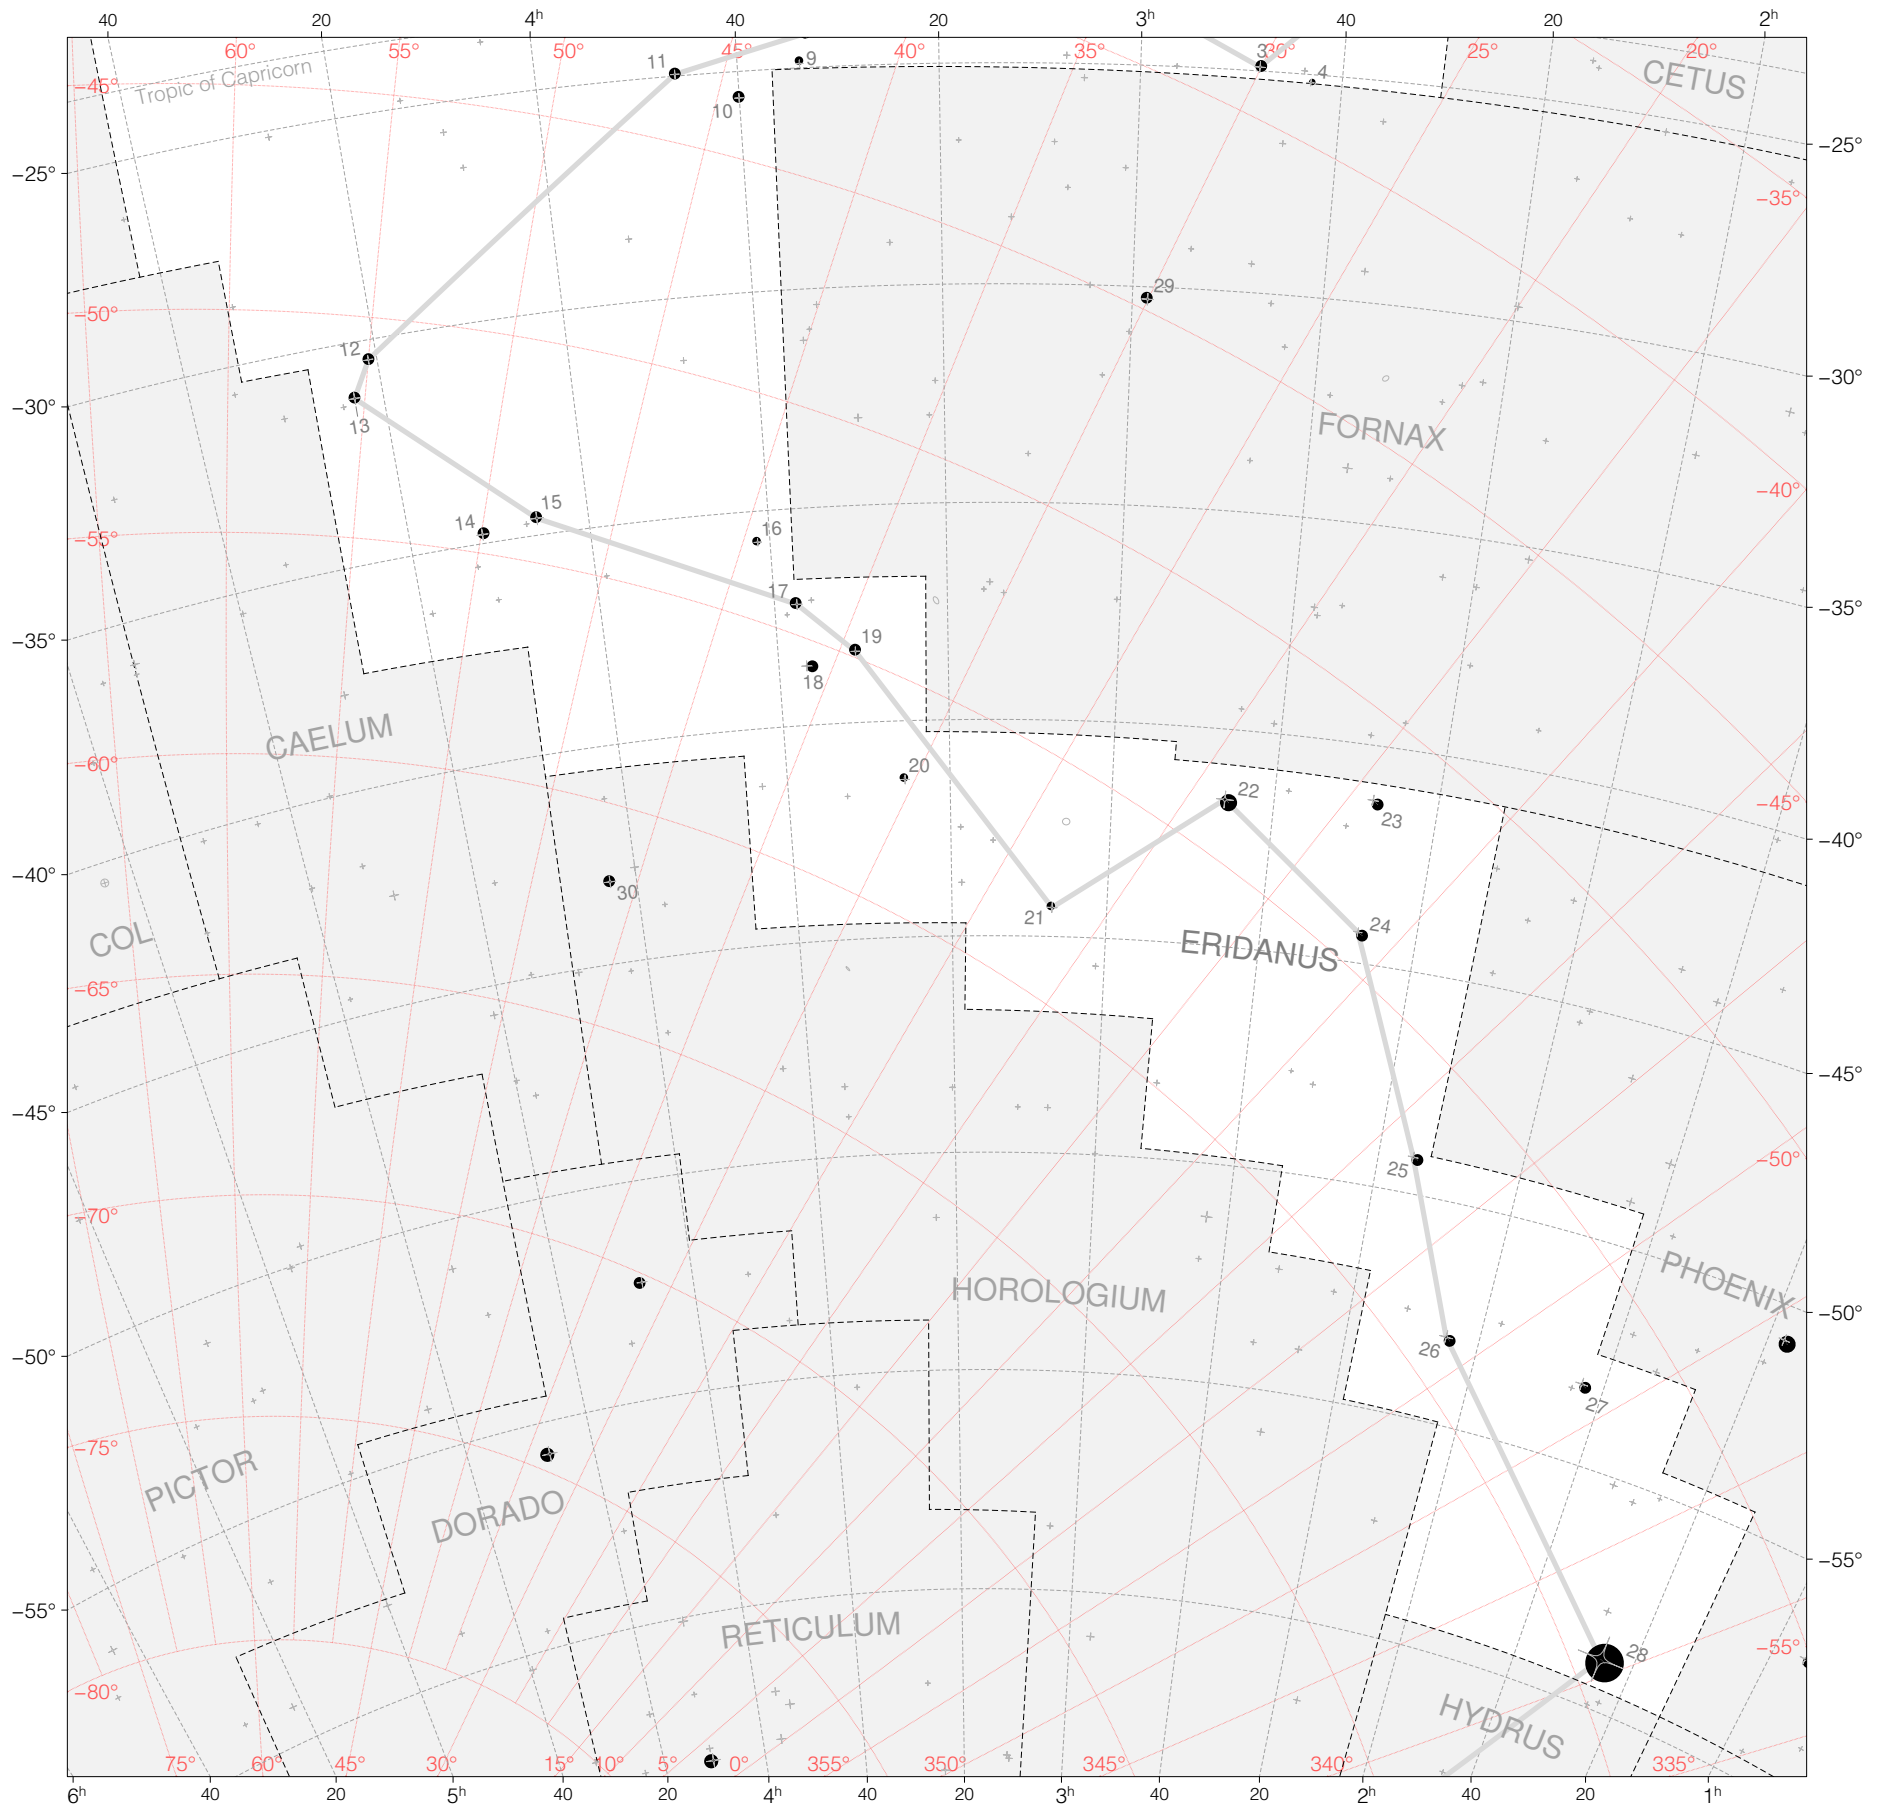

# Halley Stars in Eridanus (south)

Magnitudes:  1 2 3 4 5 6

Scale at center:  0° 2° 4°