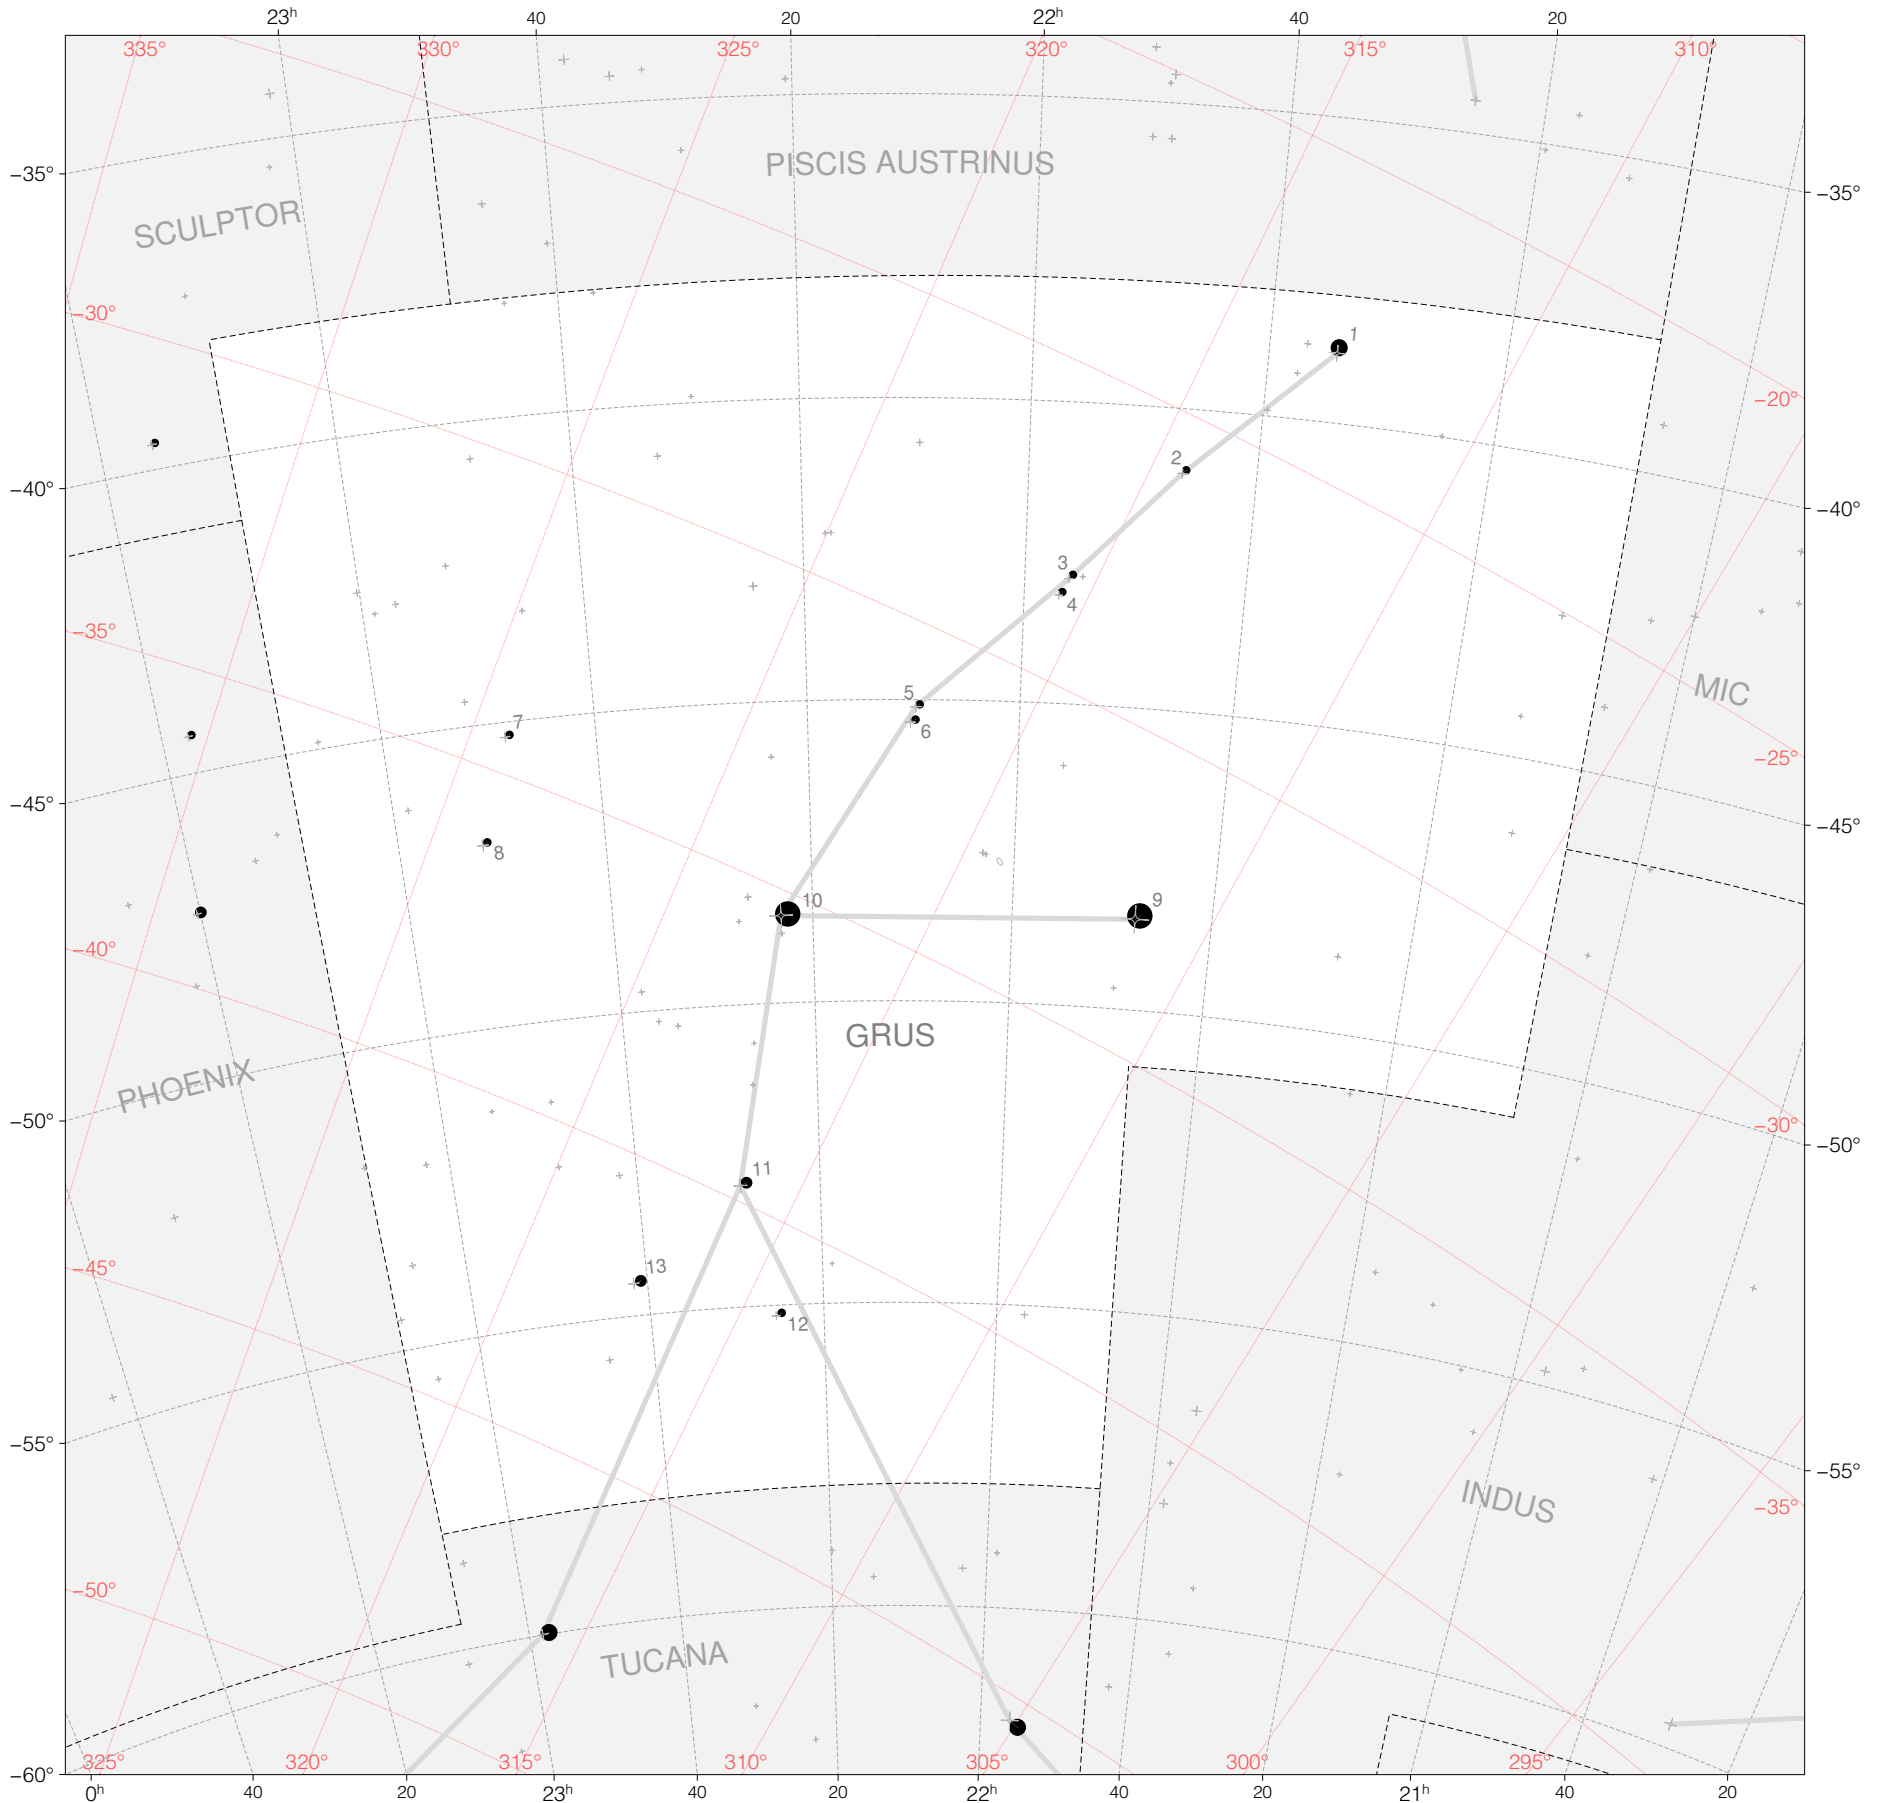

Halley Stars in Grus

Magnitudes:  1 2 3 4 5 6

Scale at center:  0° 2° 4°