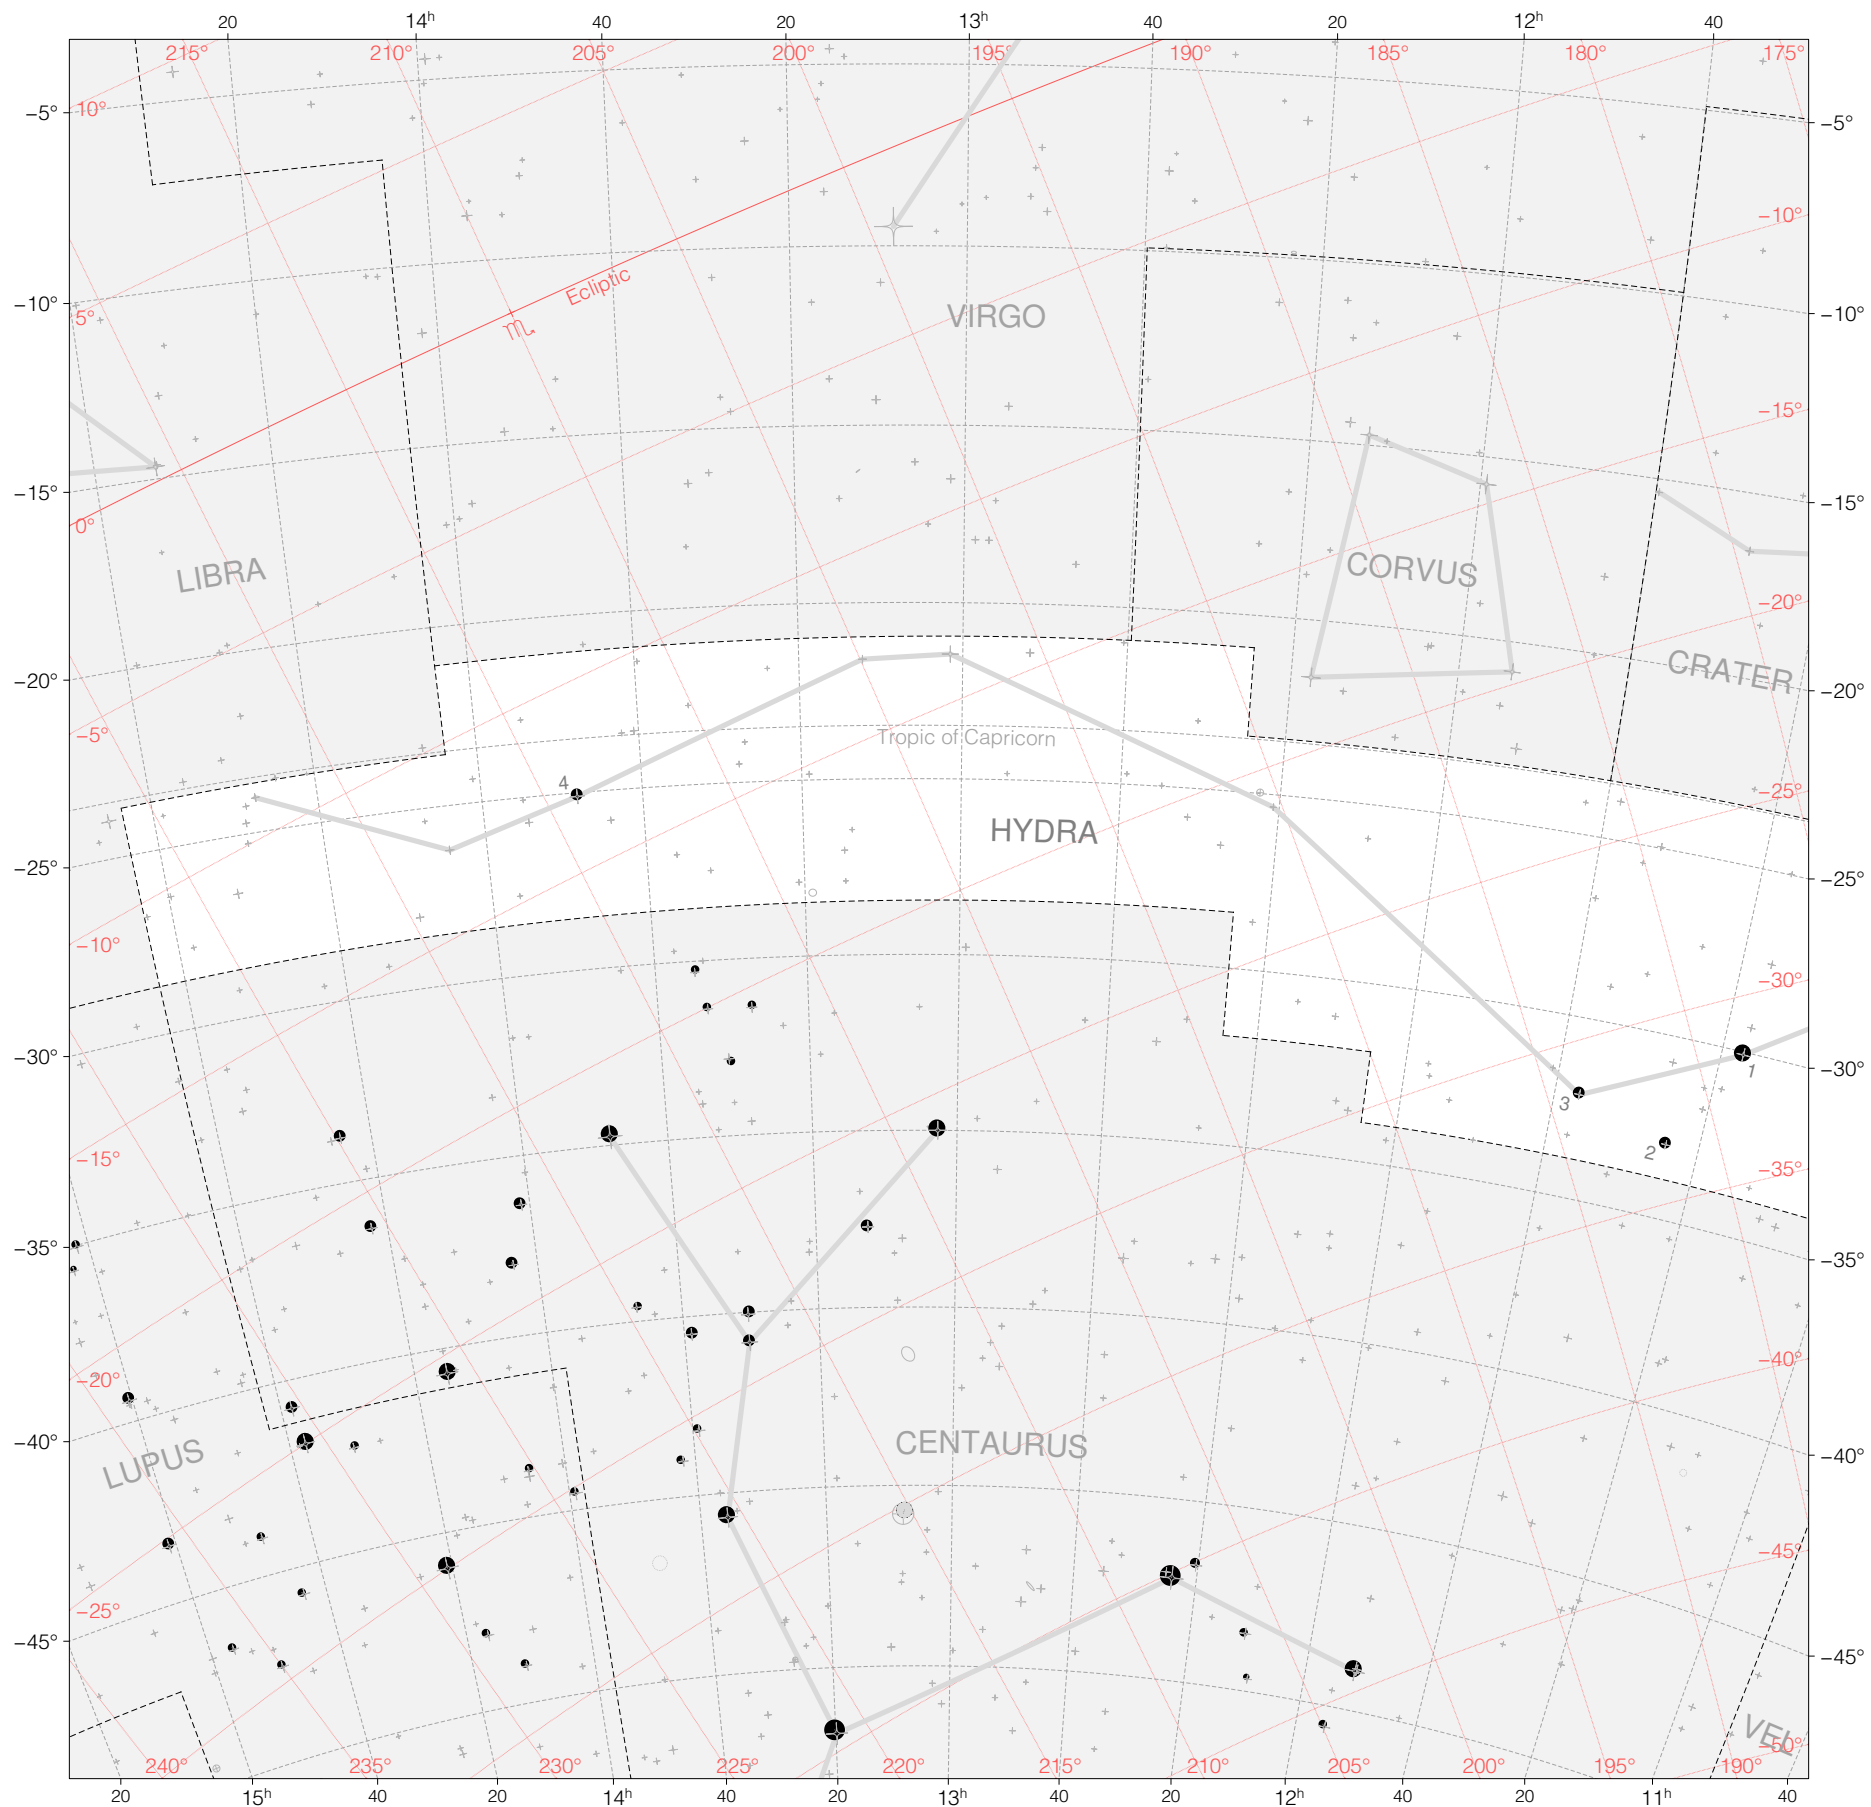

# Halley Stars in Hydra (east)

Magnitudes: 1 2 3 4 5 6

Scale at center: 0° 2° 4°