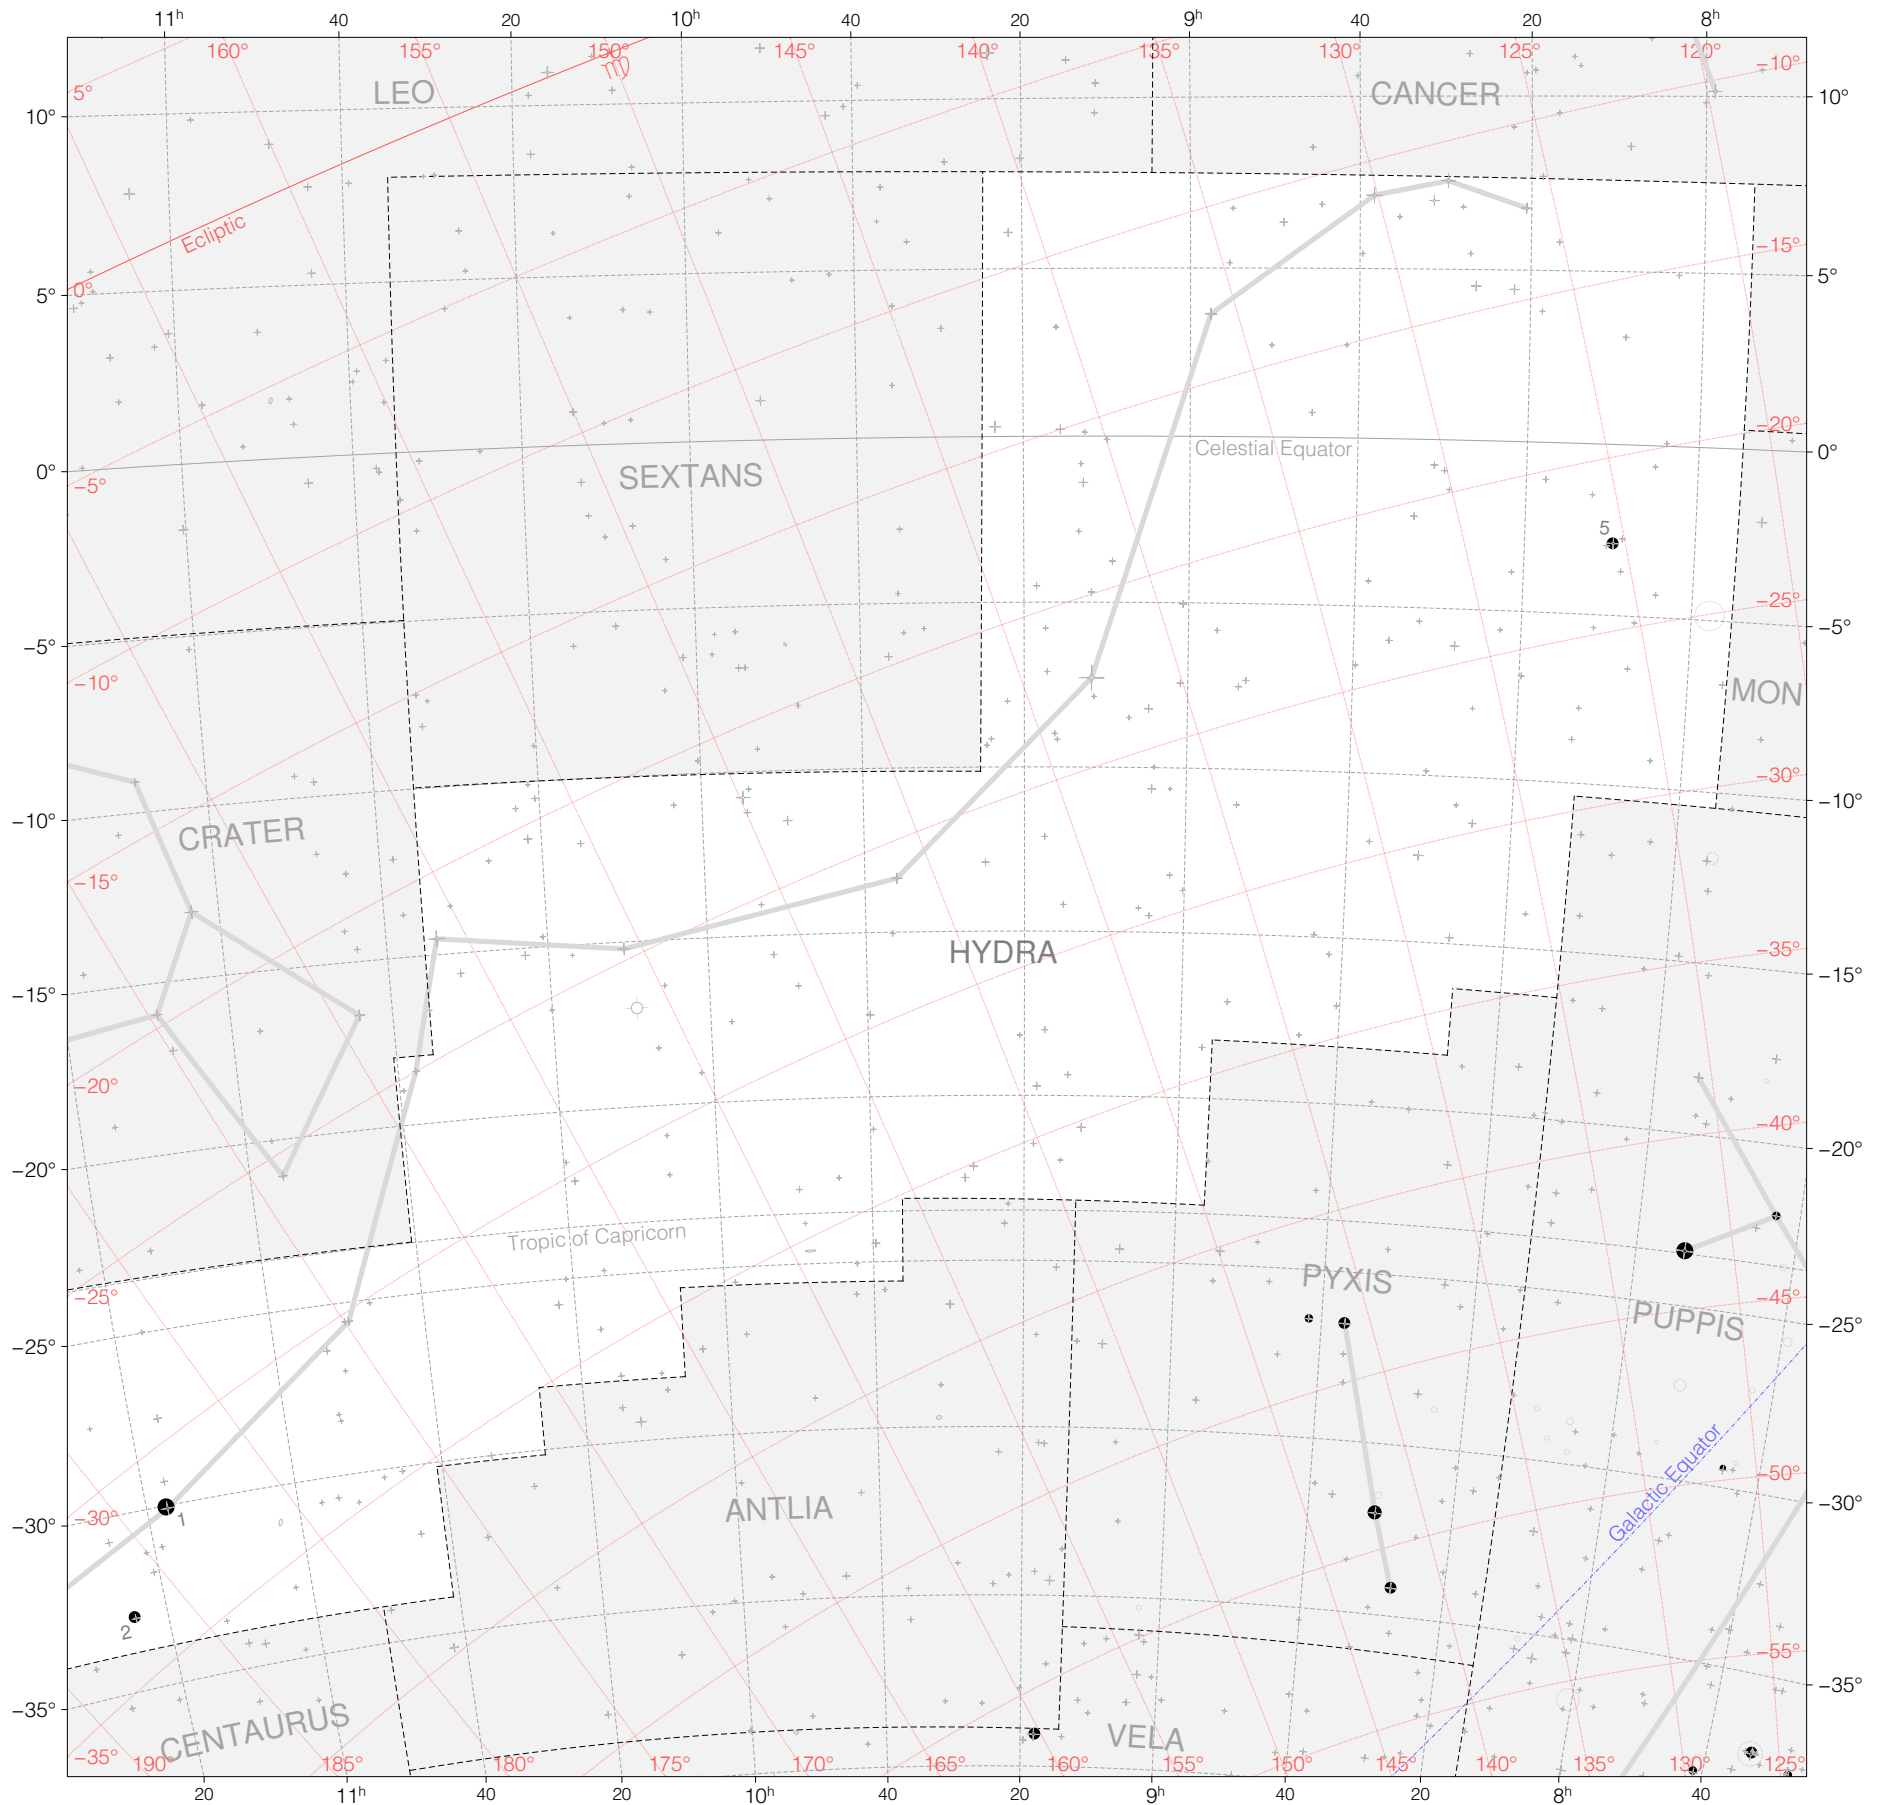

Halley Stars in Hydra (west)

Magnitudes: 
1 2 3 4 5 6

Scale at center:  0° 2° 4°