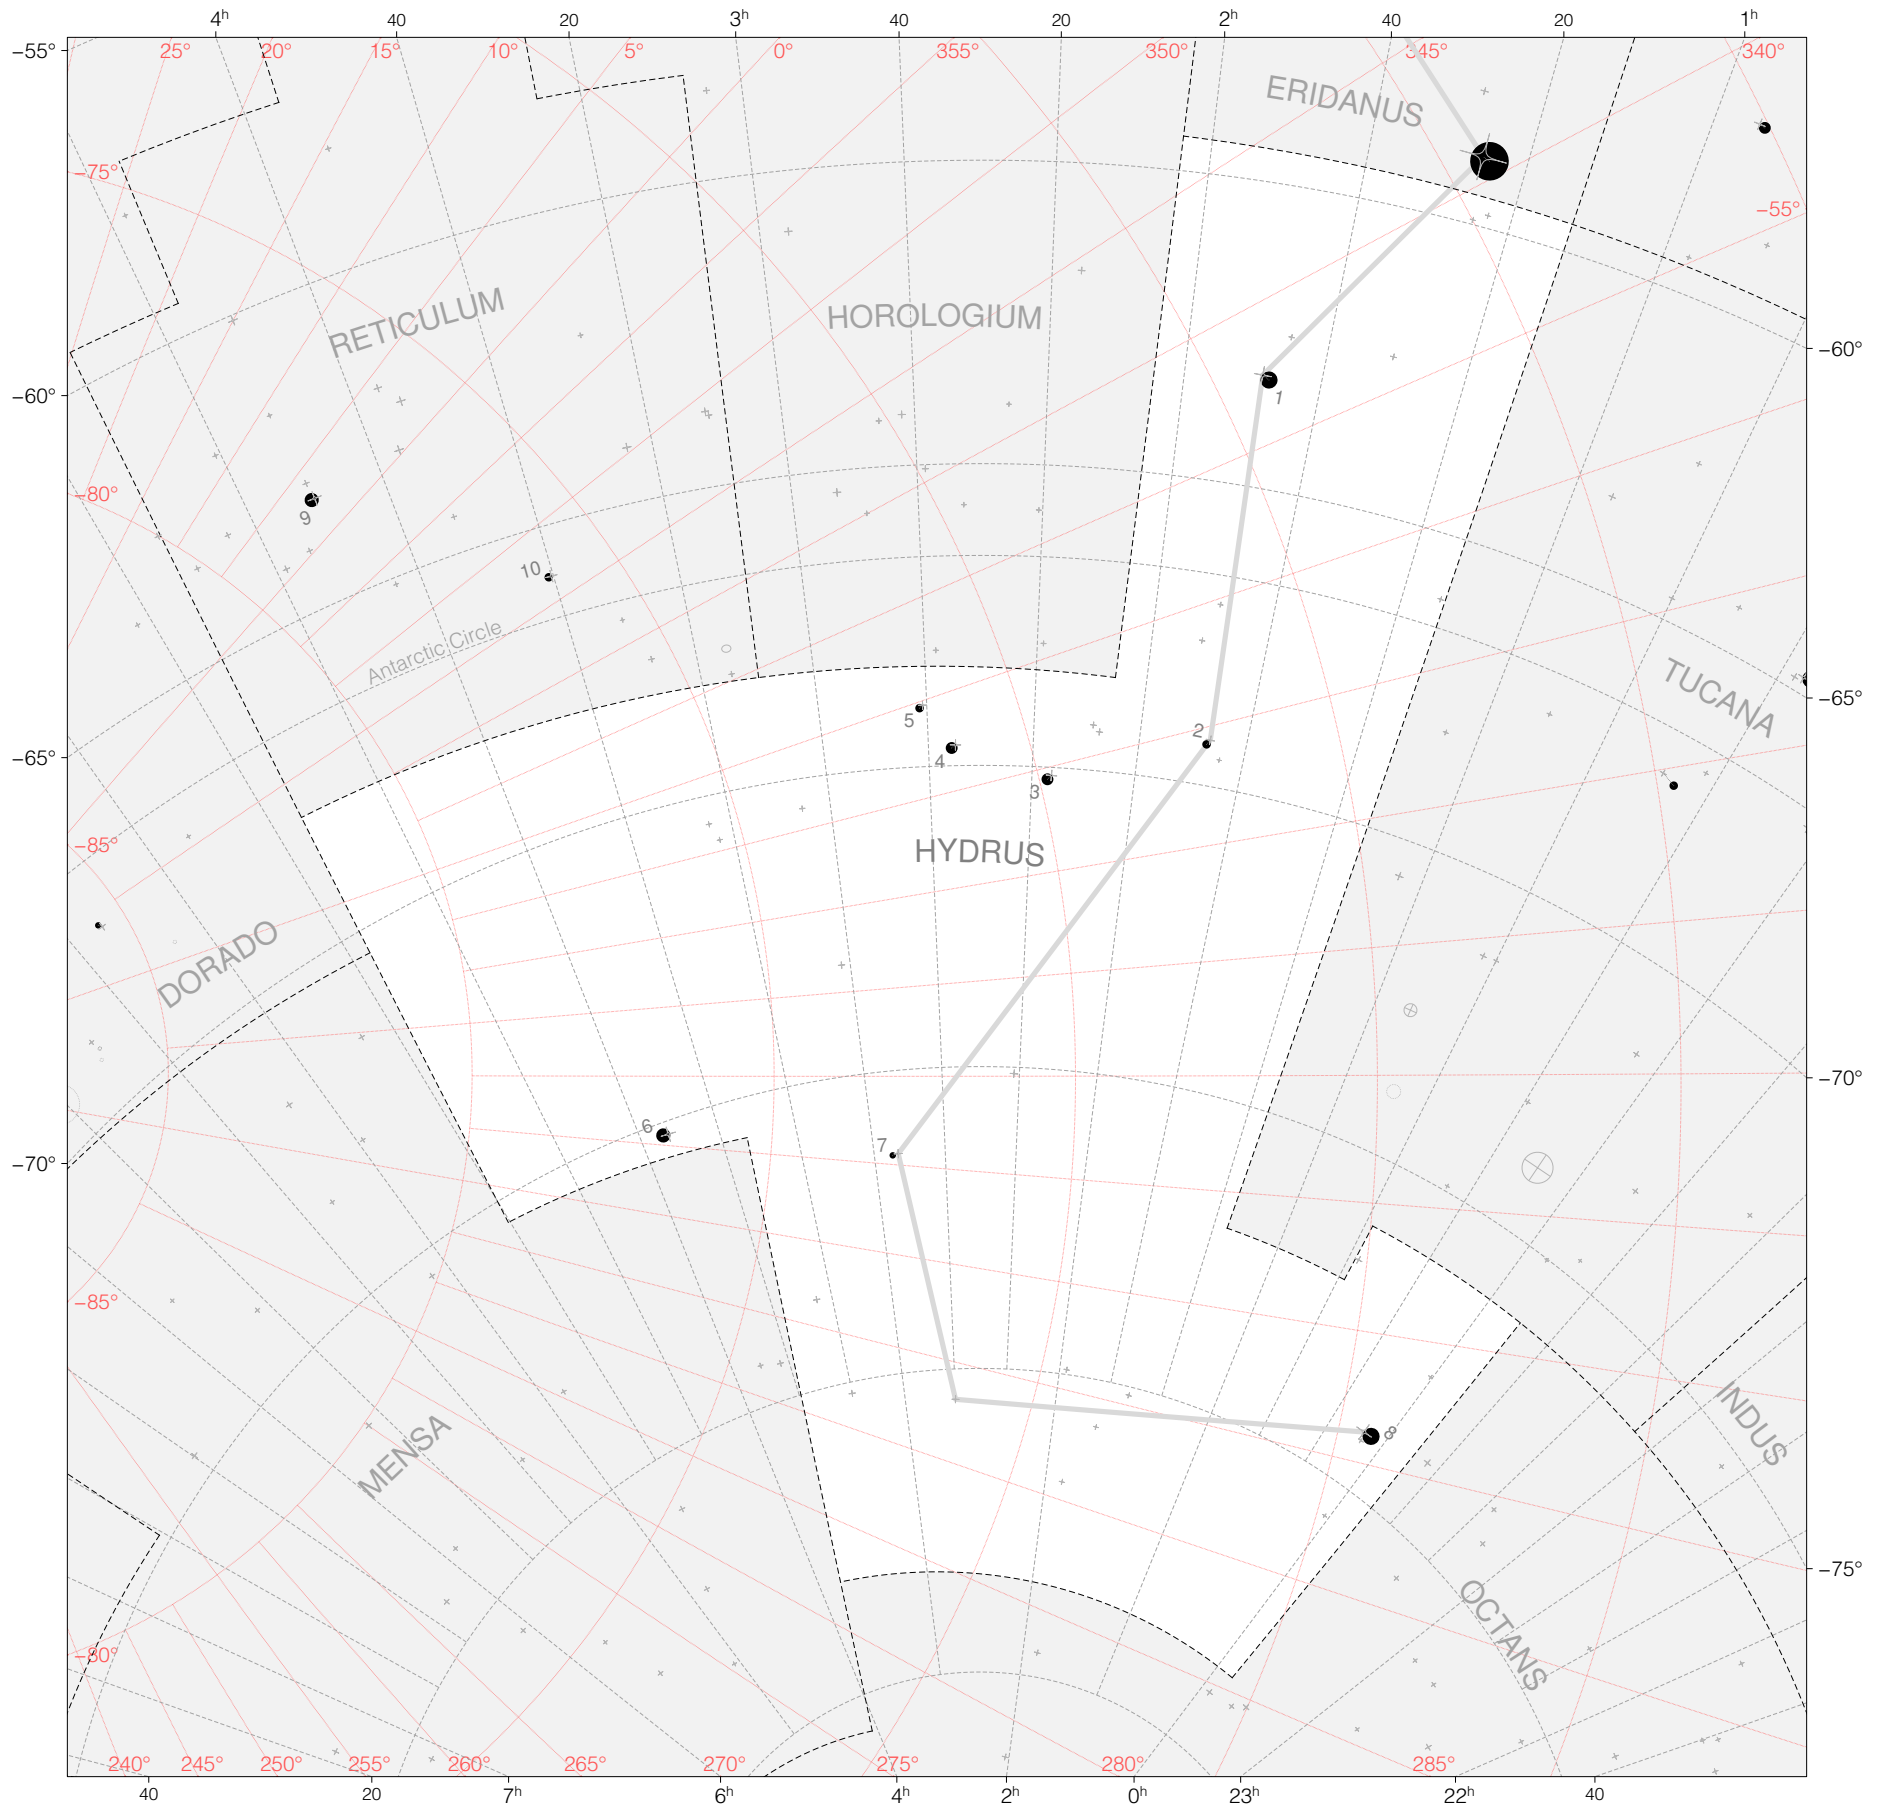

Halley Stars in Hydrus

Magnitudes: 
1 2 3 4 5 6

Scale at center: 0° 2° 4° 