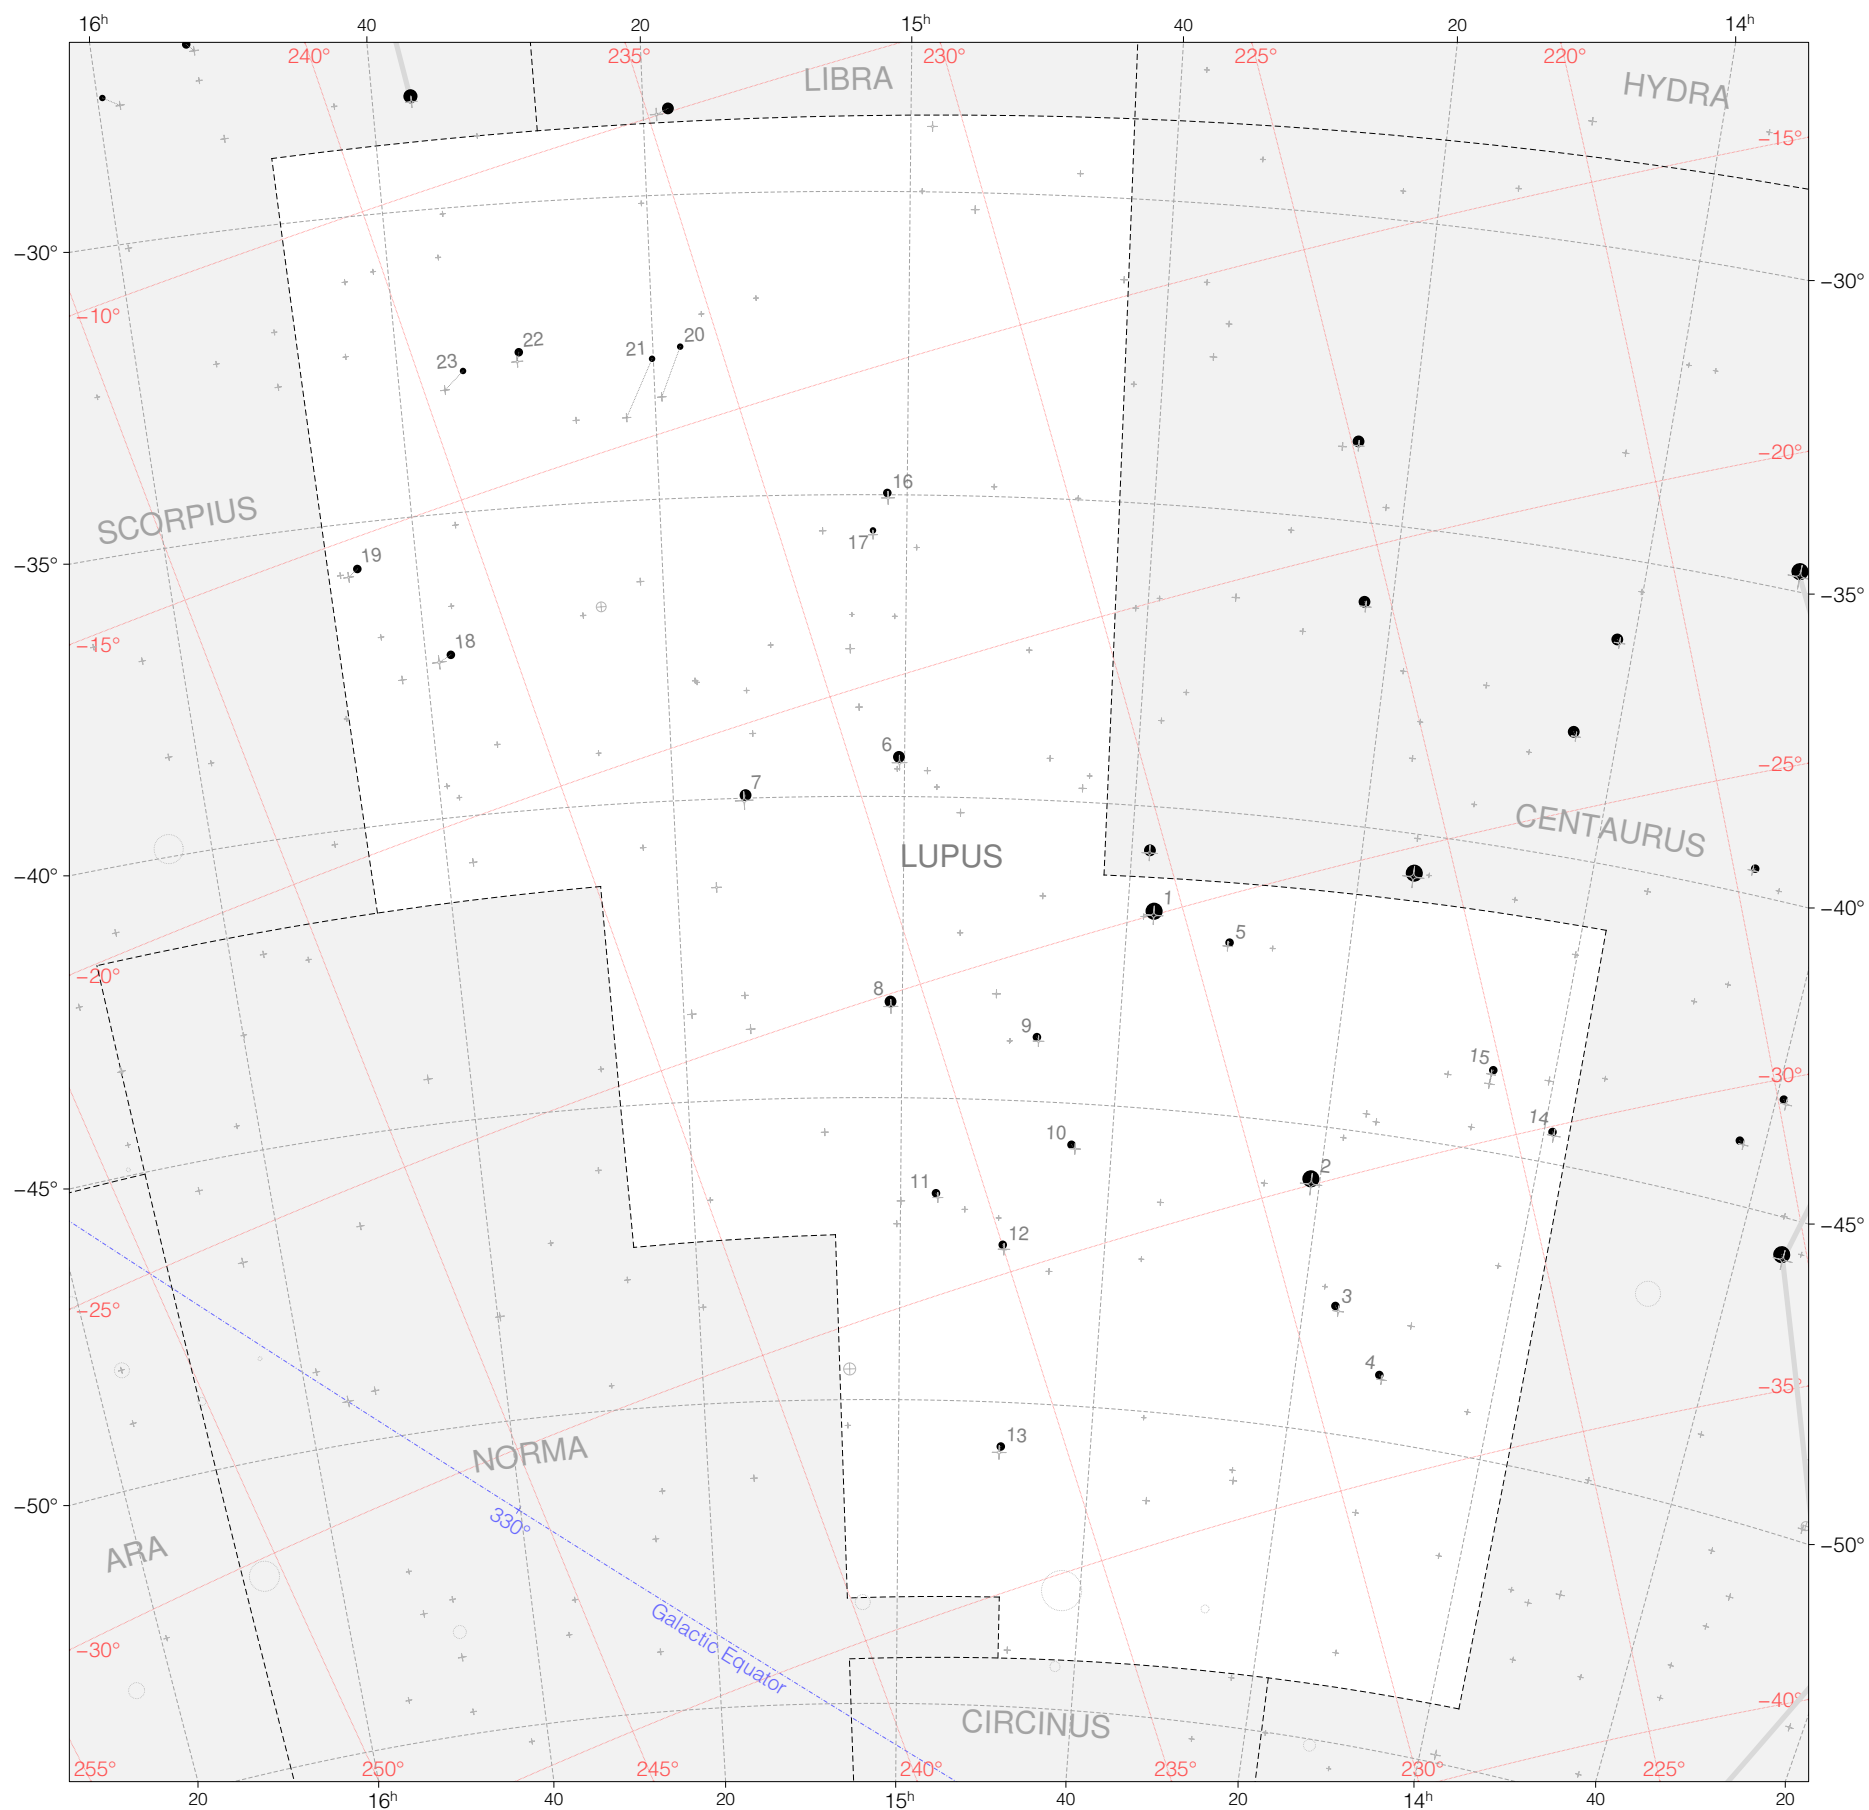

# Halley Stars in Lupus

Magnitudes:   
1 2 3 4 5 6

Scale at center: 0° 2° 4° 