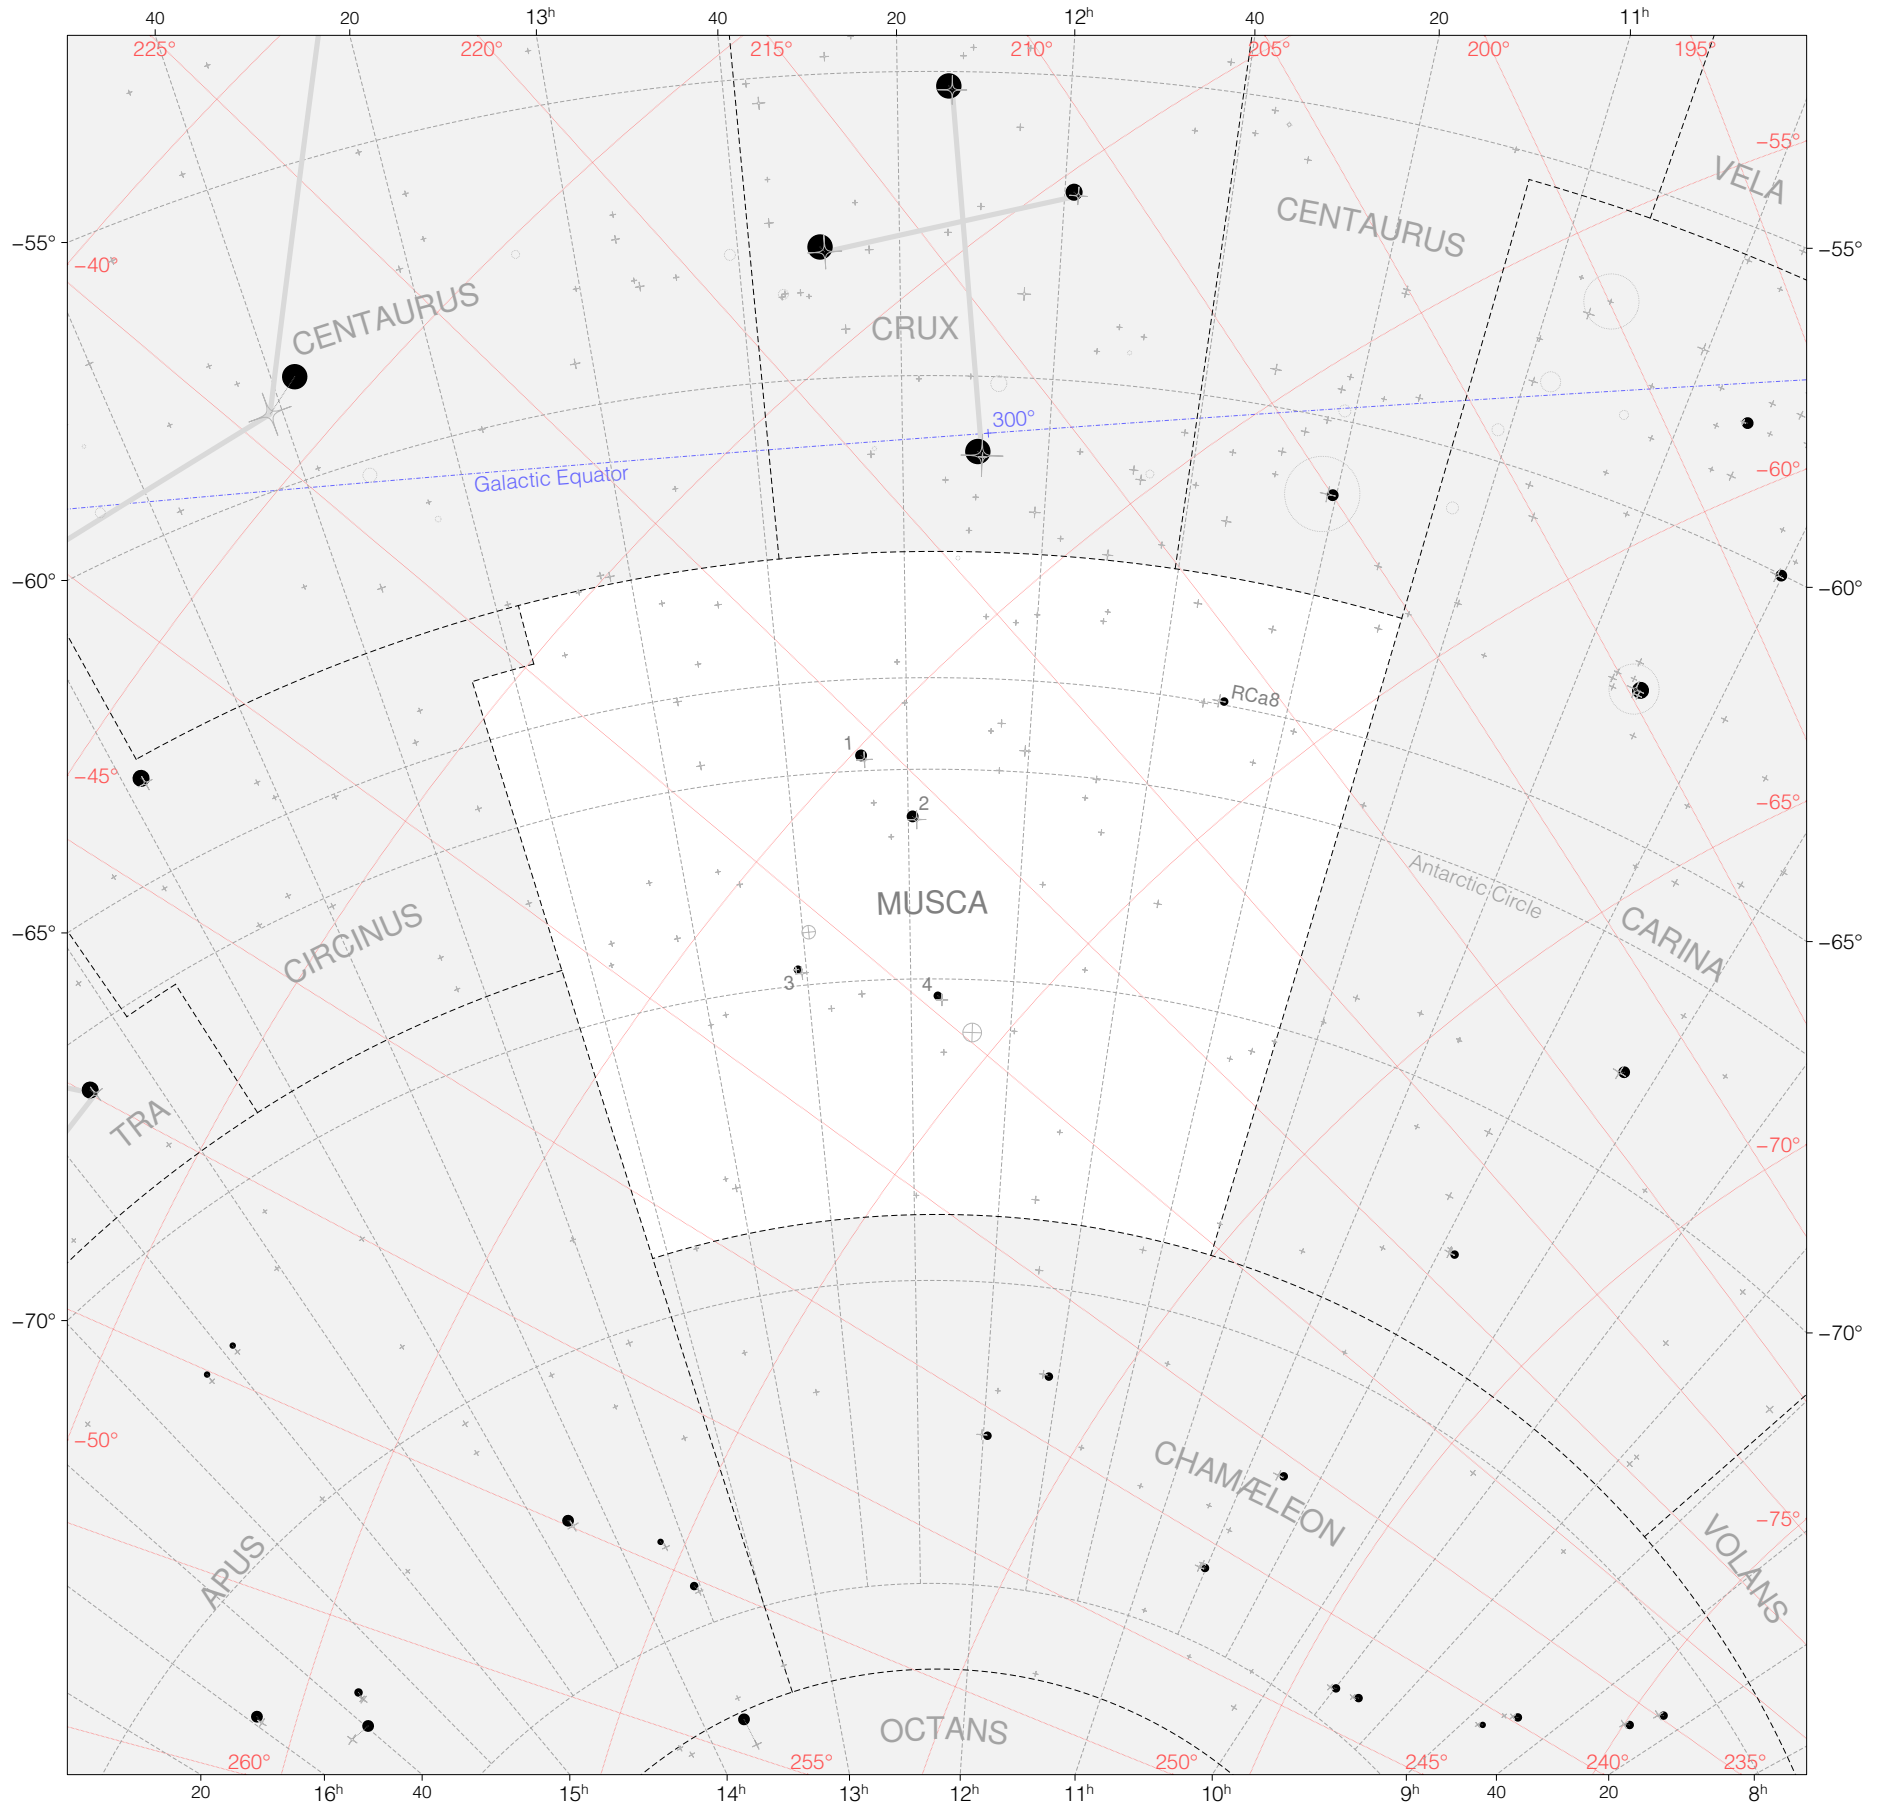

Halley Stars in Musca

Magnitudes: 
1 2 3 4 5 6

Scale at center: 0° 2° 4°