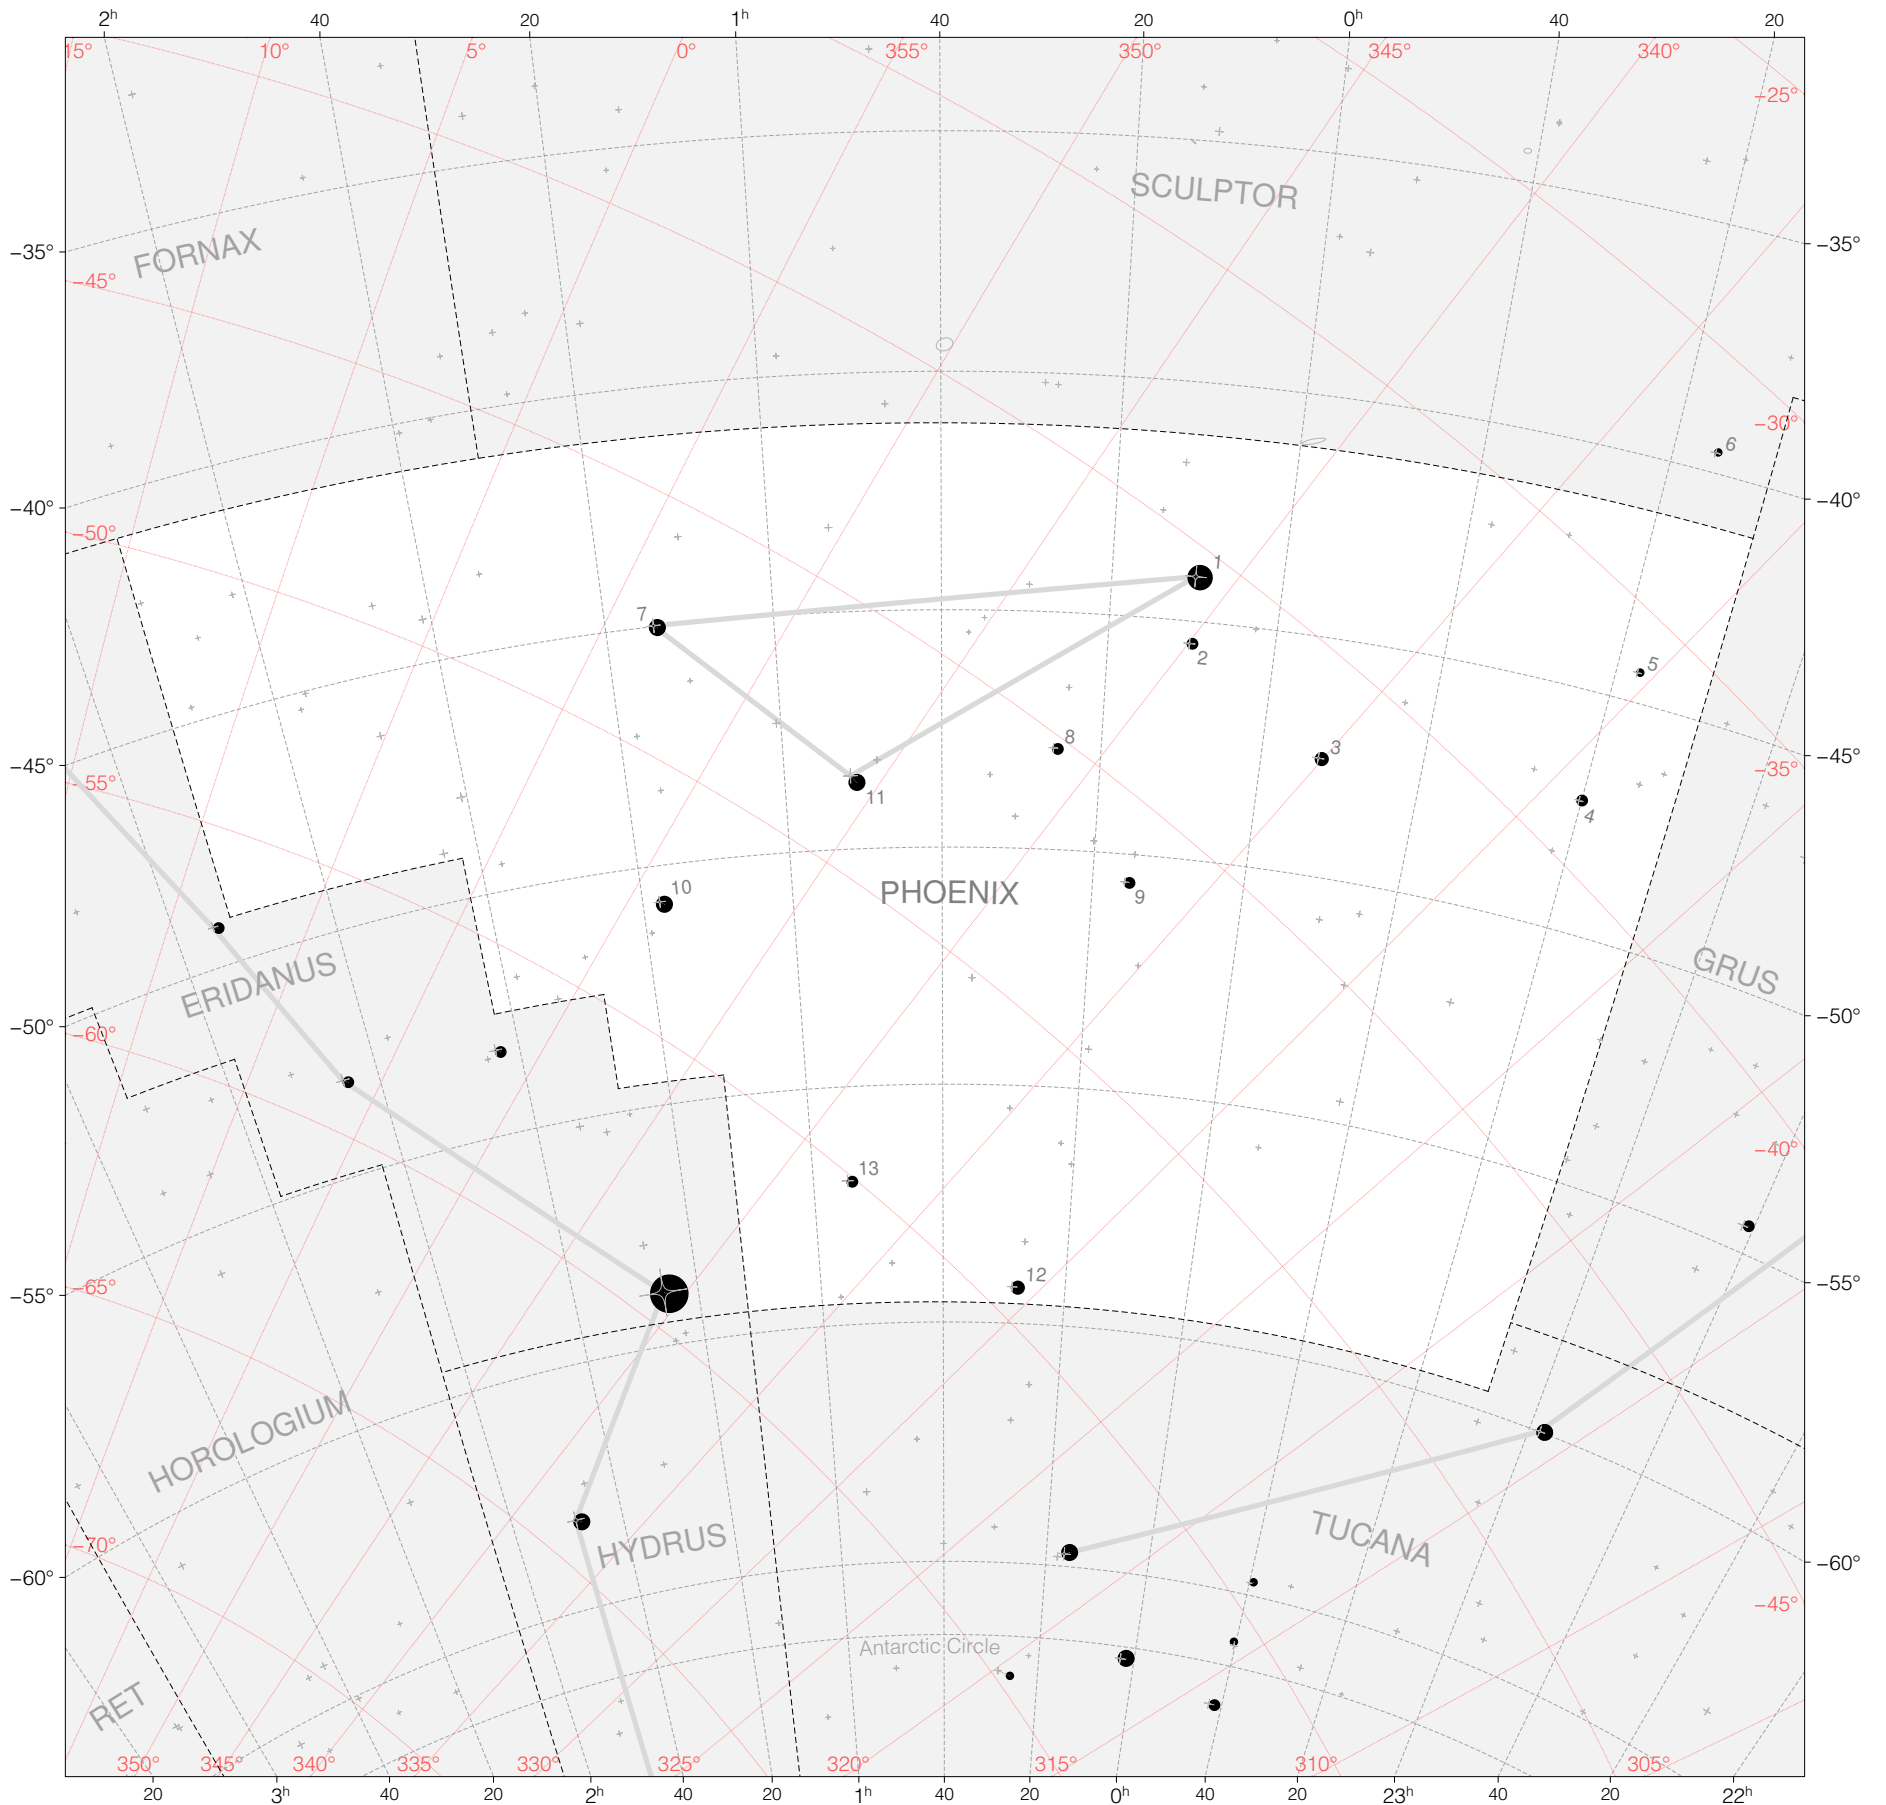

Halley Stars in Phoenix

Magnitudes: 
1 2 3 4 5 6

Scale at center: 0° 2° 4° 