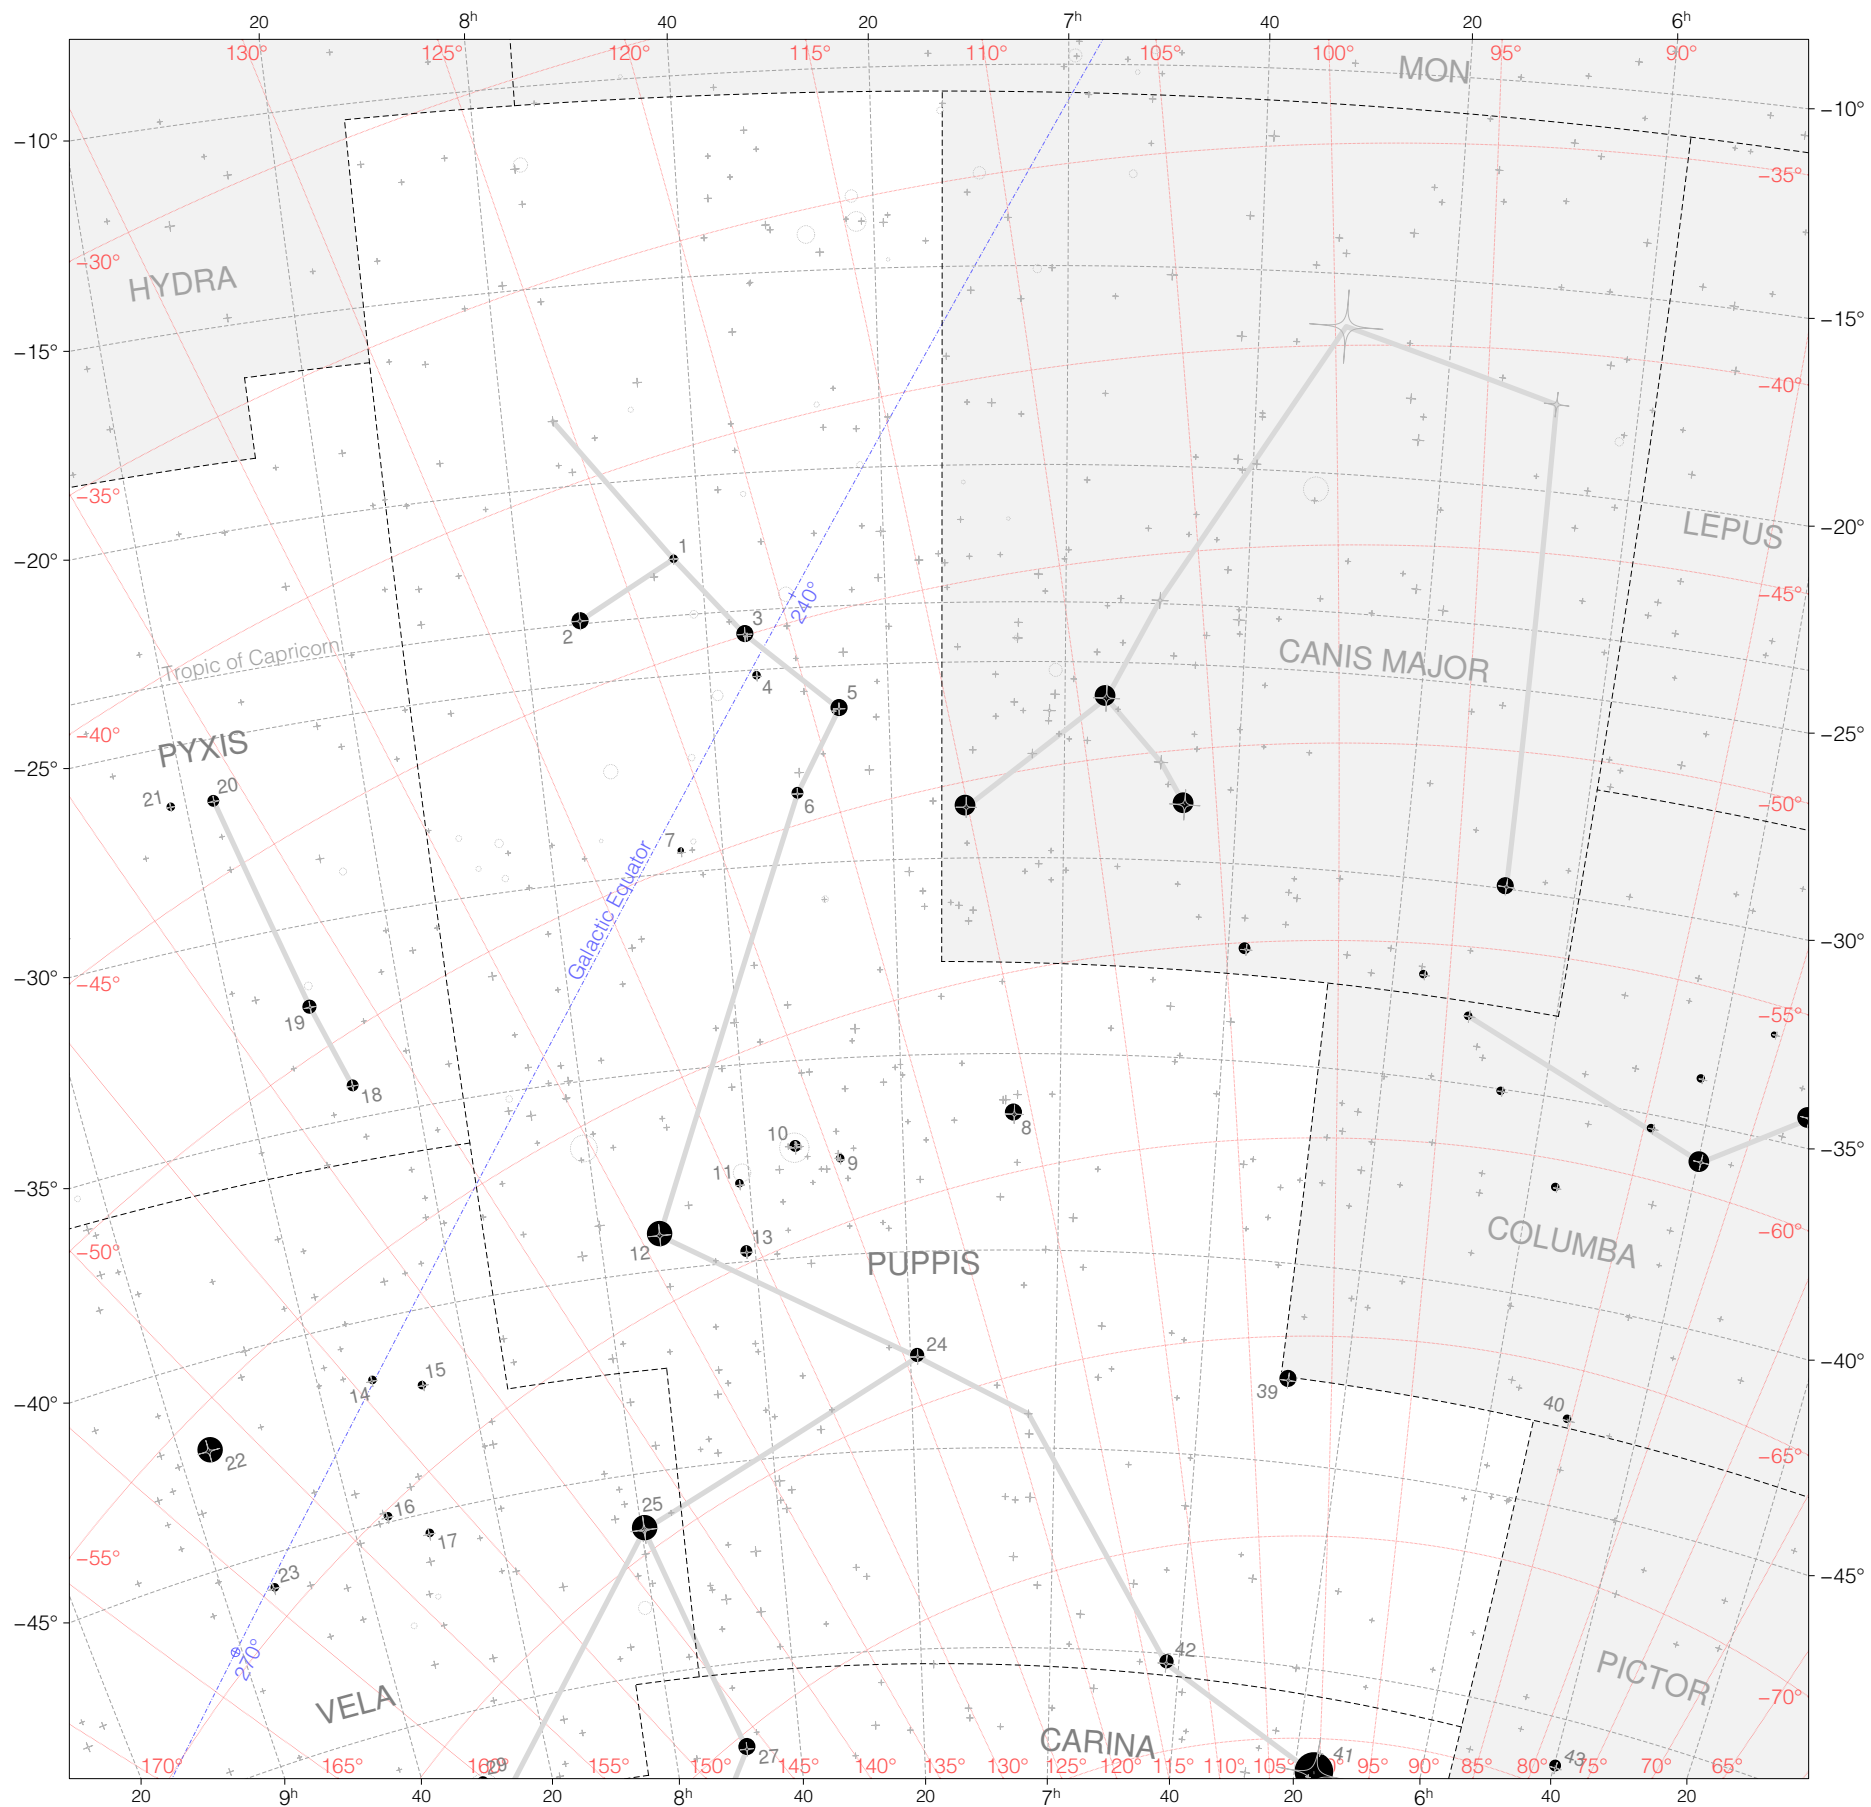

Halley Stars in Argo Navis (Puppis)

Magnitudes: 1 2 3 4 5 6

Scale at center: 0° 2° 4°