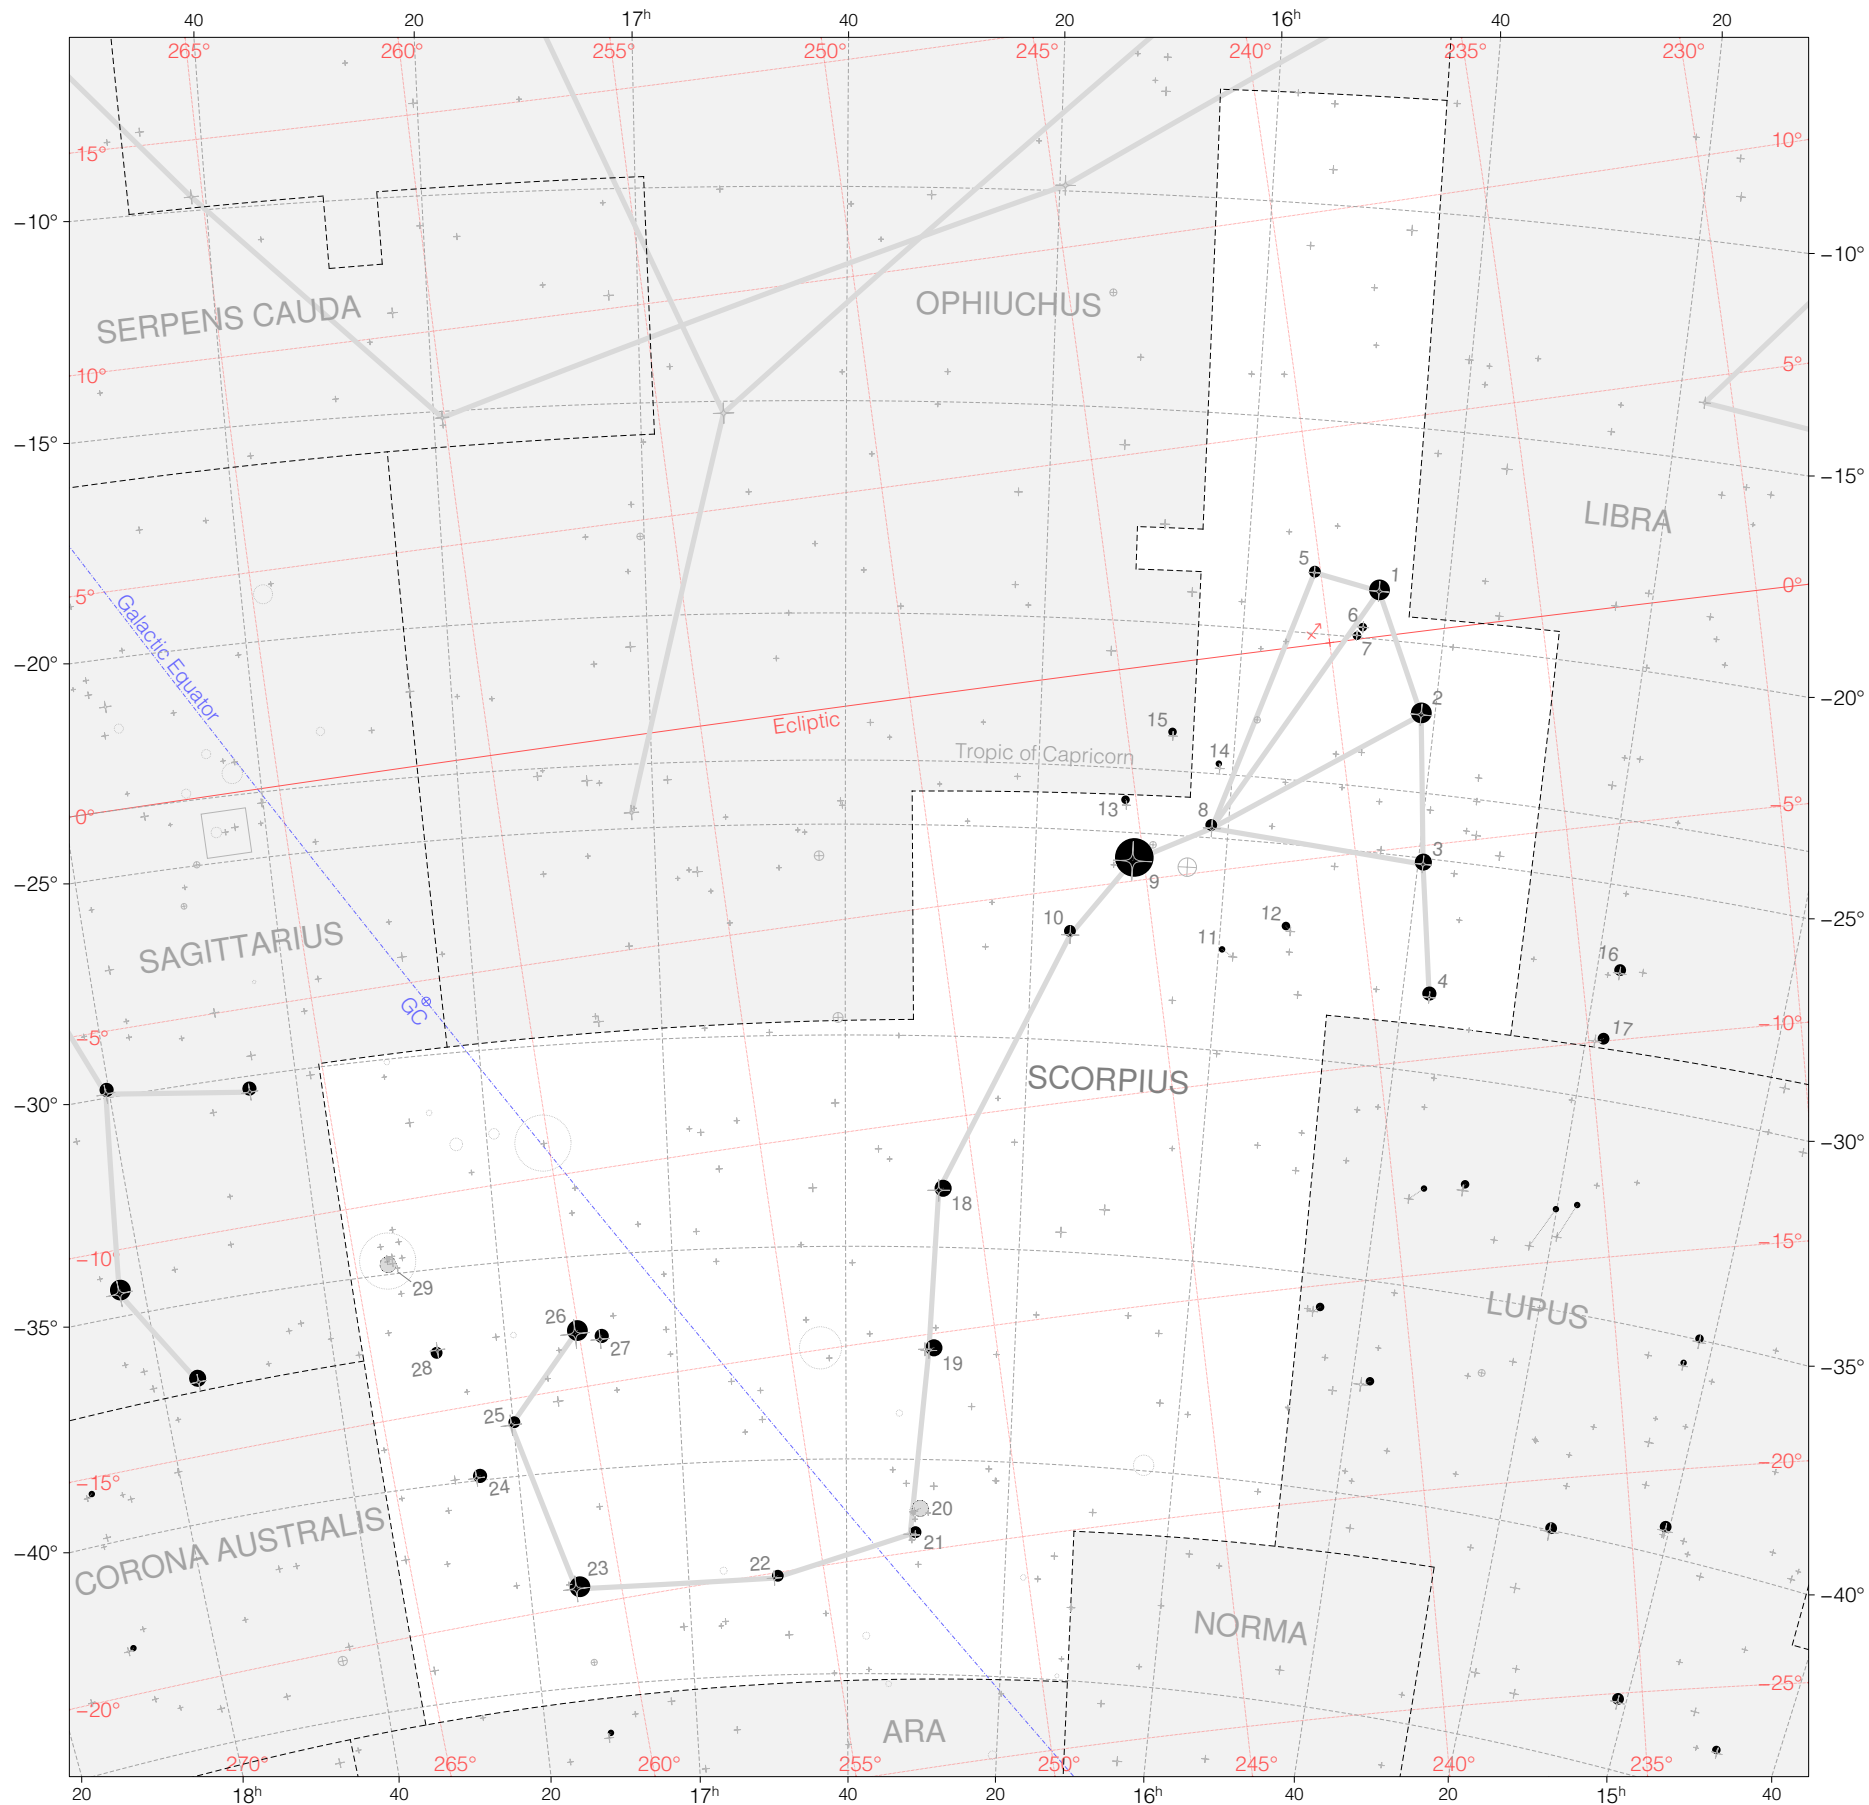

Halley Stars in Scorpius

Magnitudes:  1 2 3 4 5 6

Scale at center:  0° 2° 4°