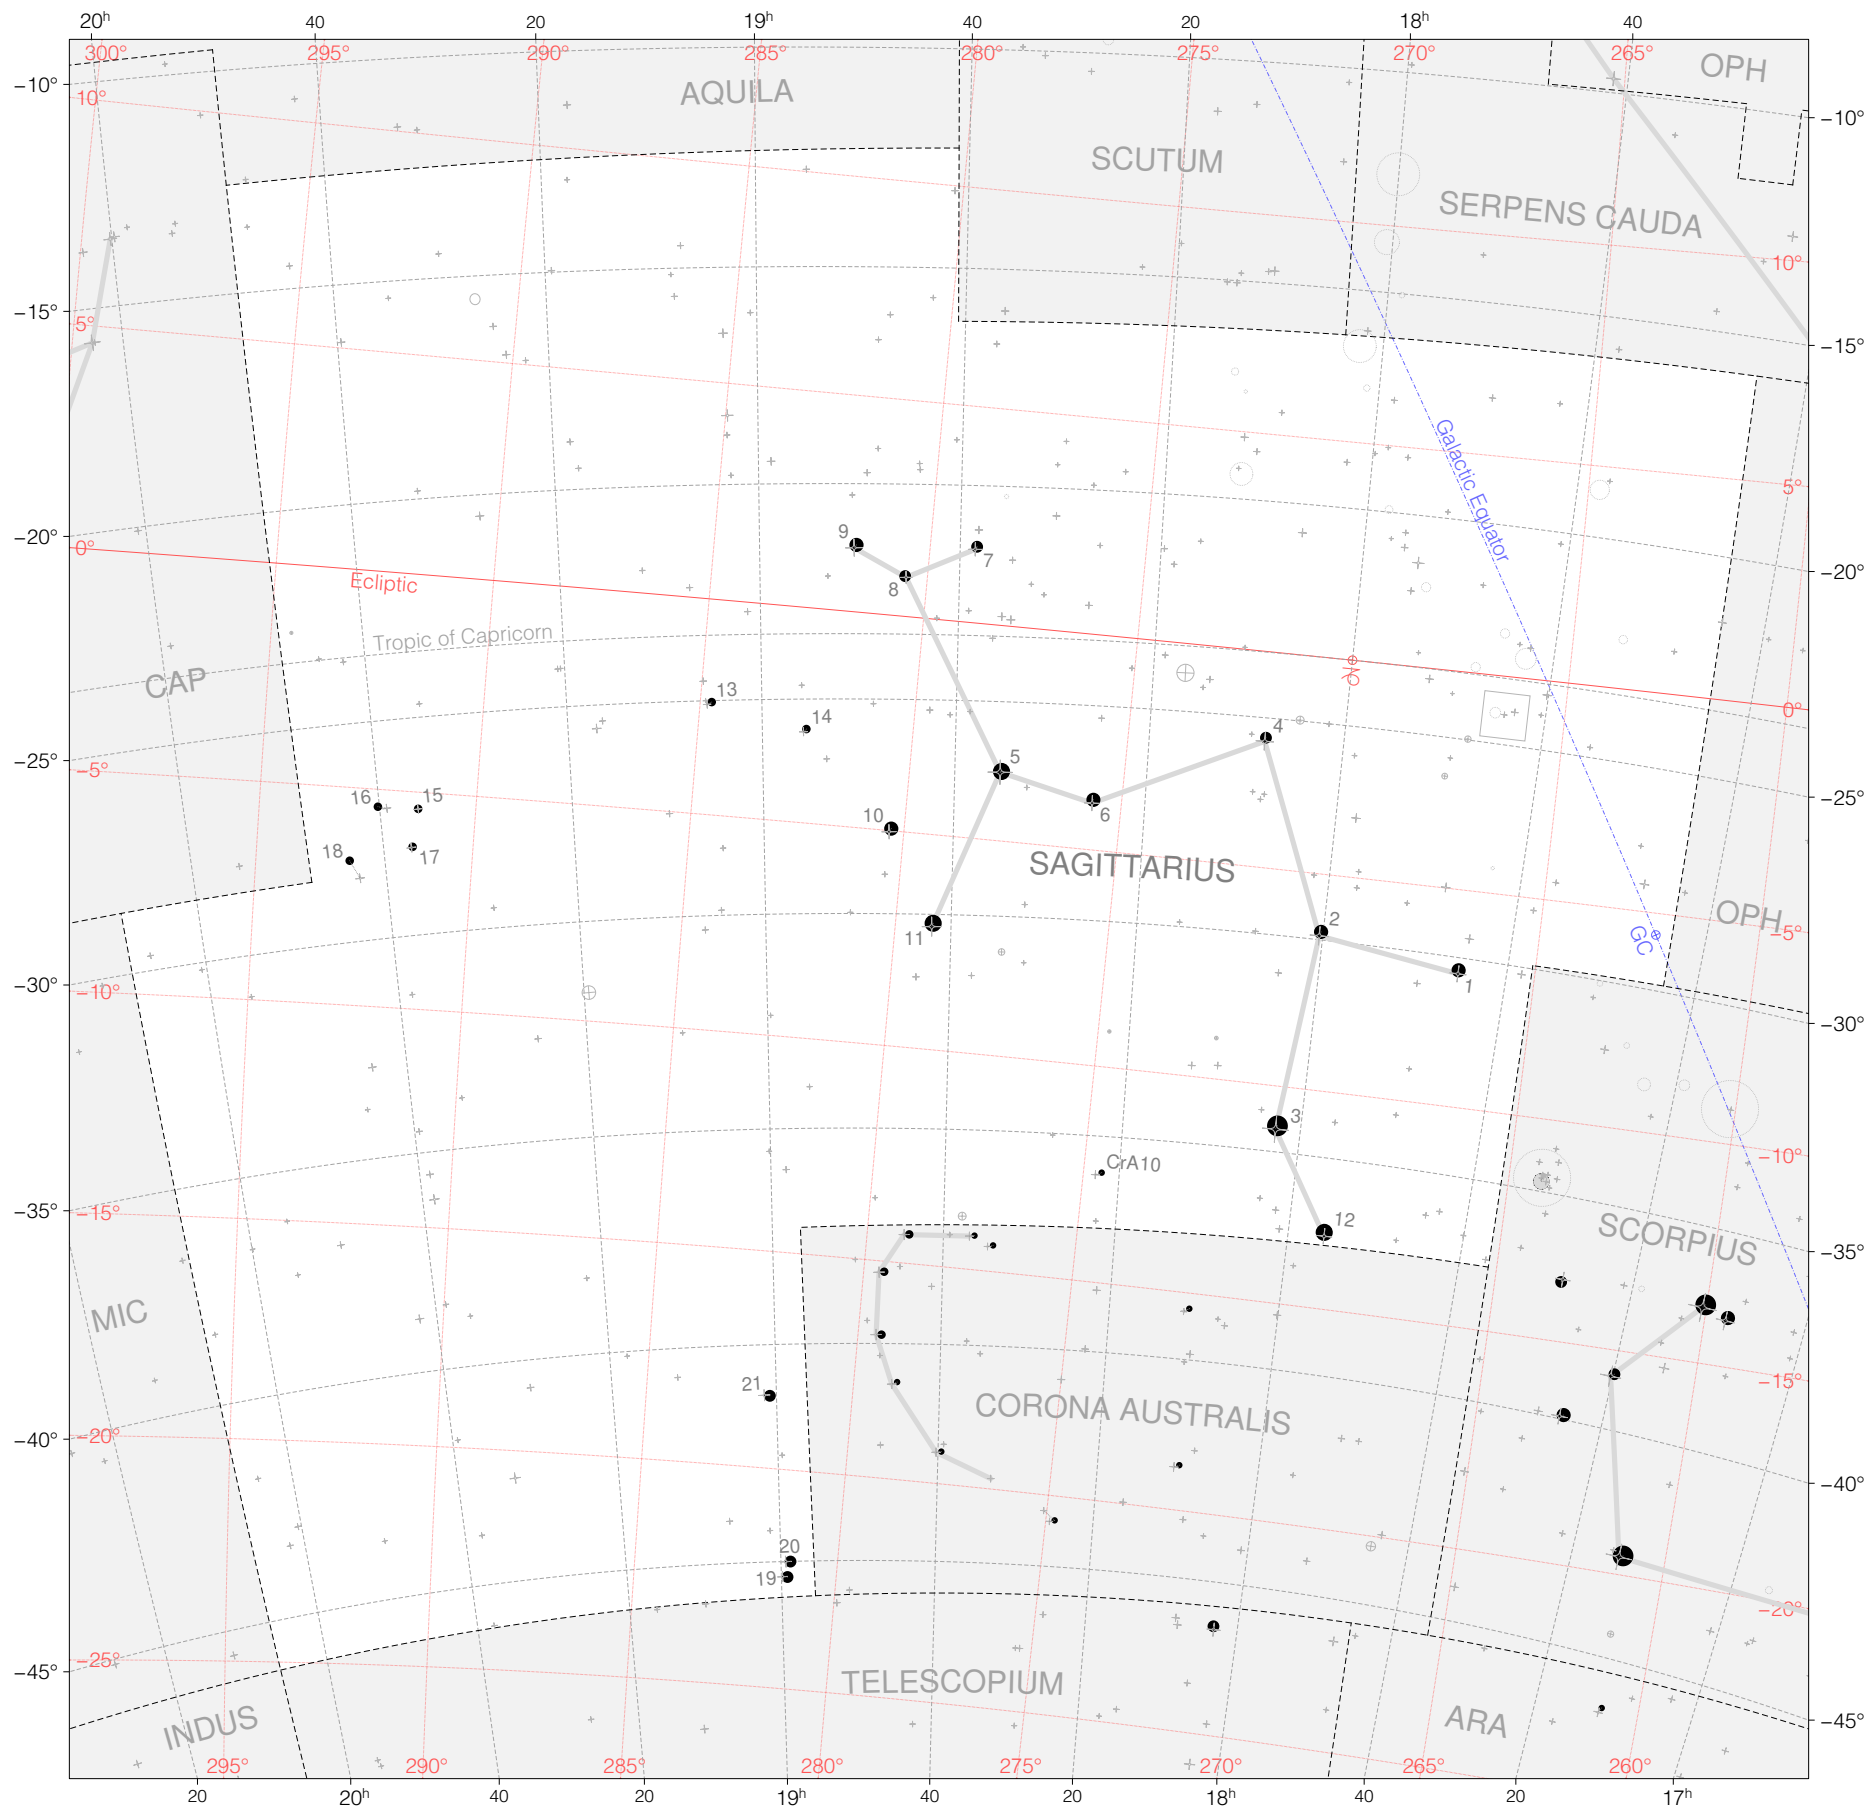

Halley Stars in Sagittarius

Magnitudes: 1 2 3 4 5 6

Scale at center: 0° 2° 4°