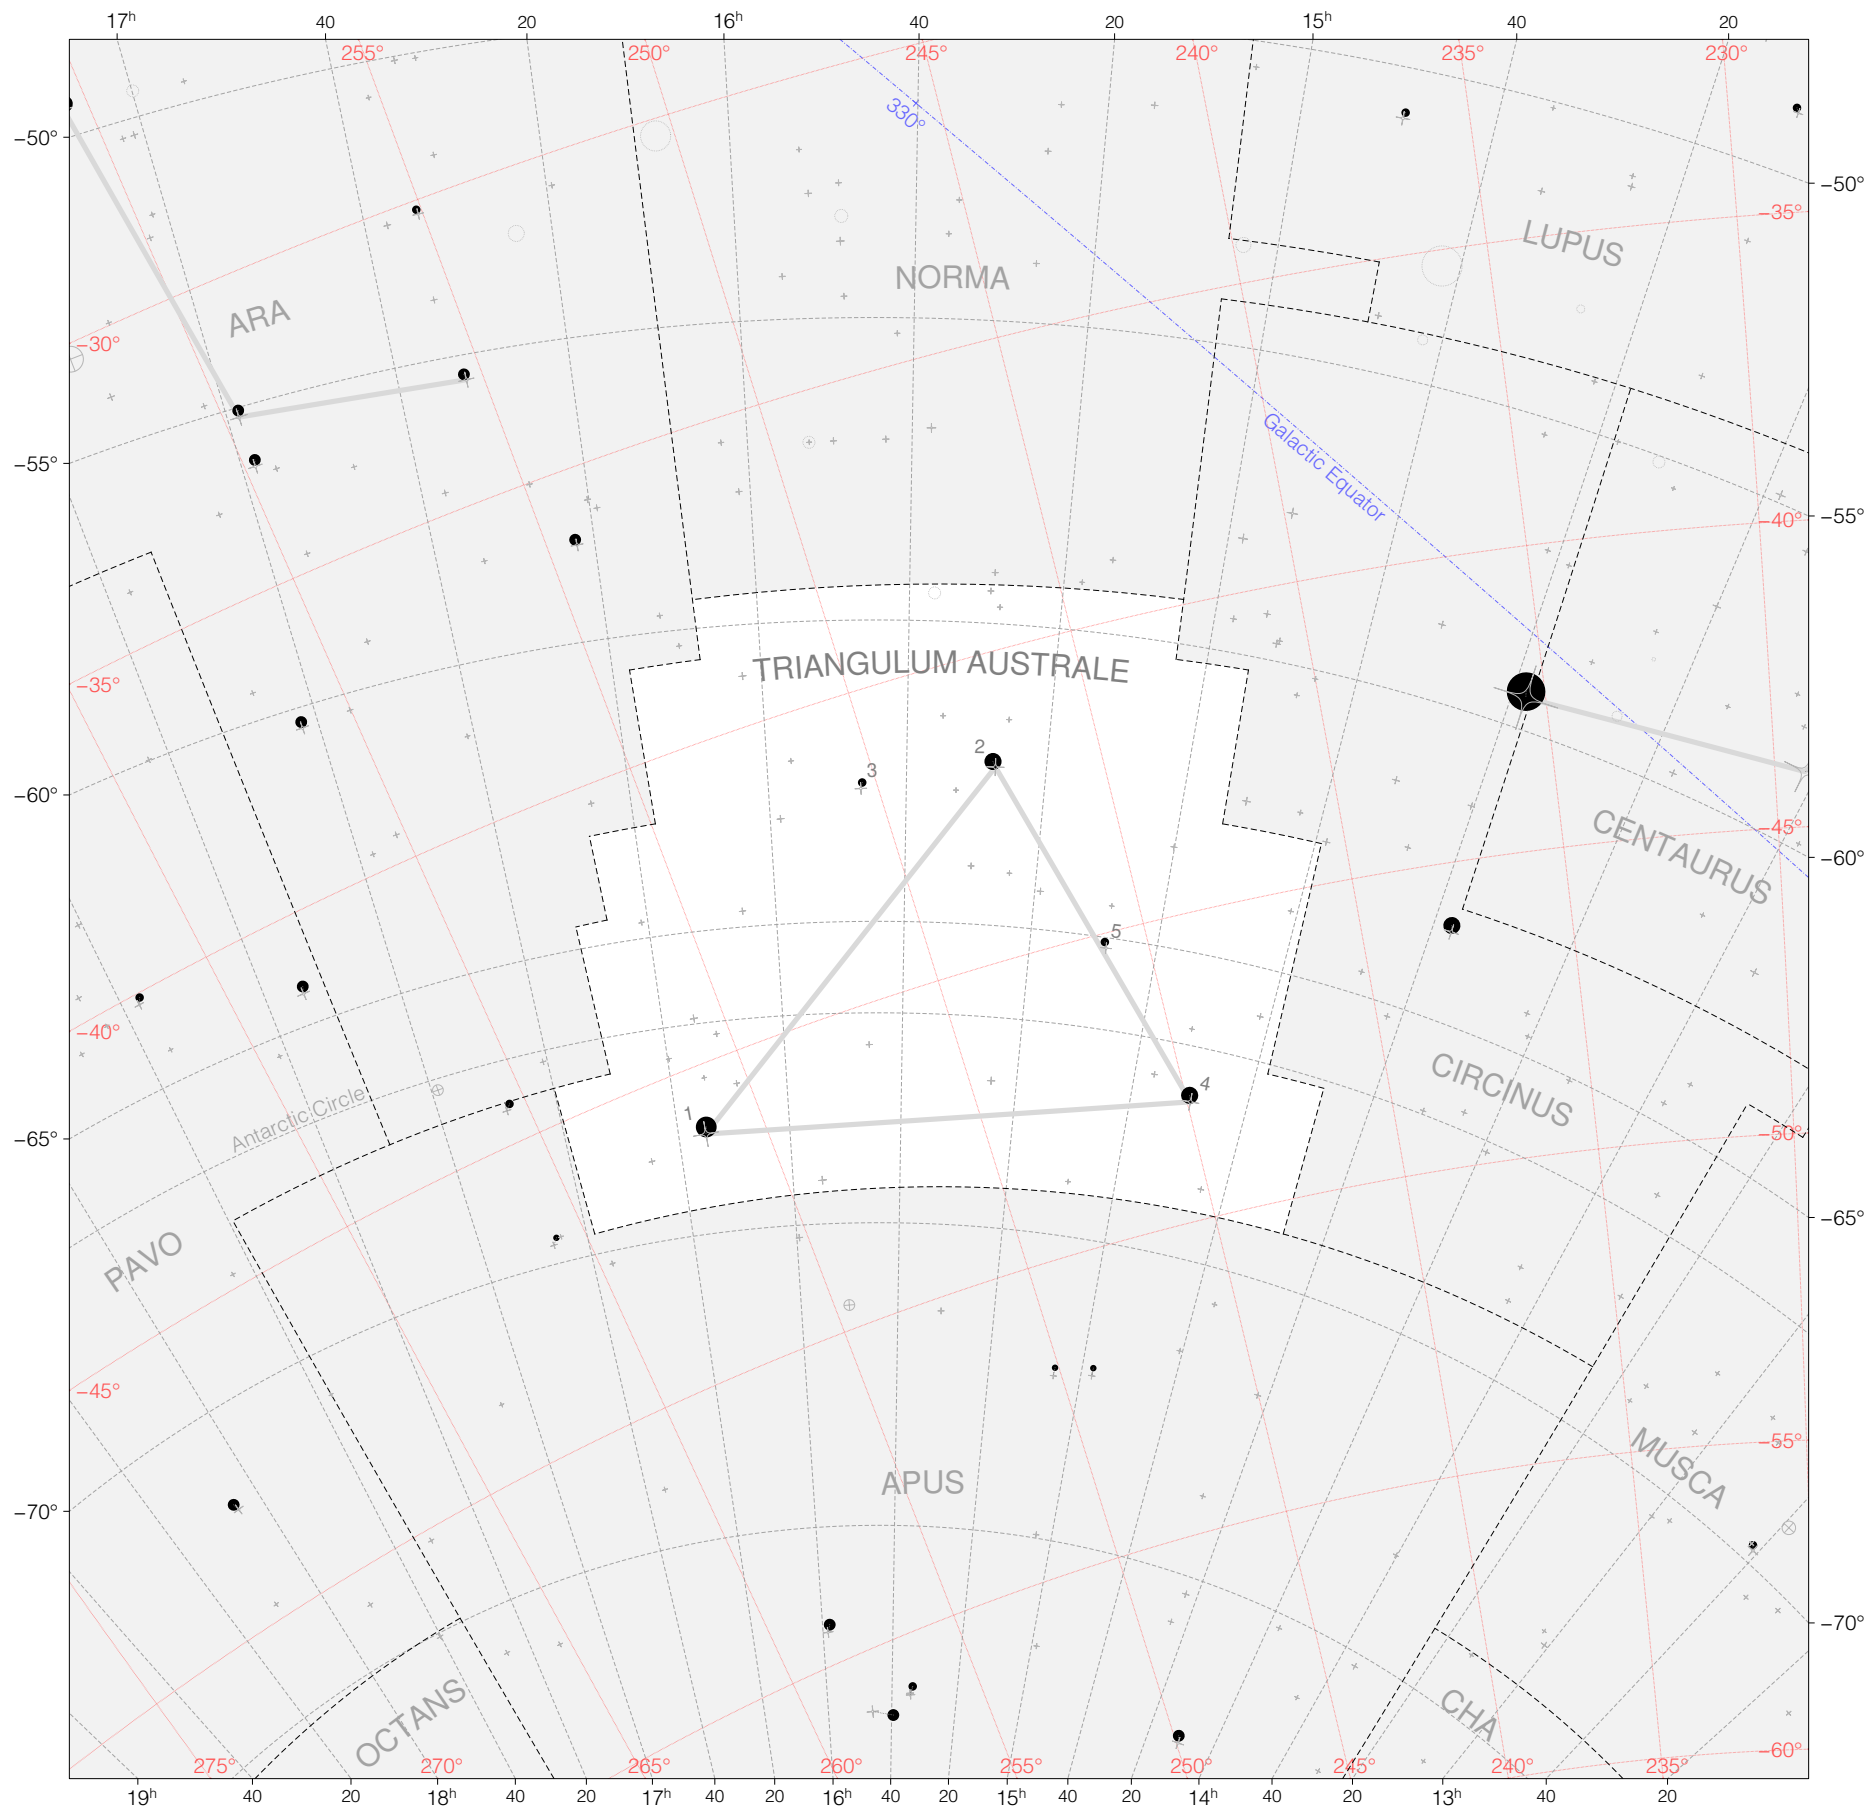

# Halley Stars in Triangulum Australe

Magnitudes: 1 2 3 4 5 6

Scale at center: 0° 2° 4°