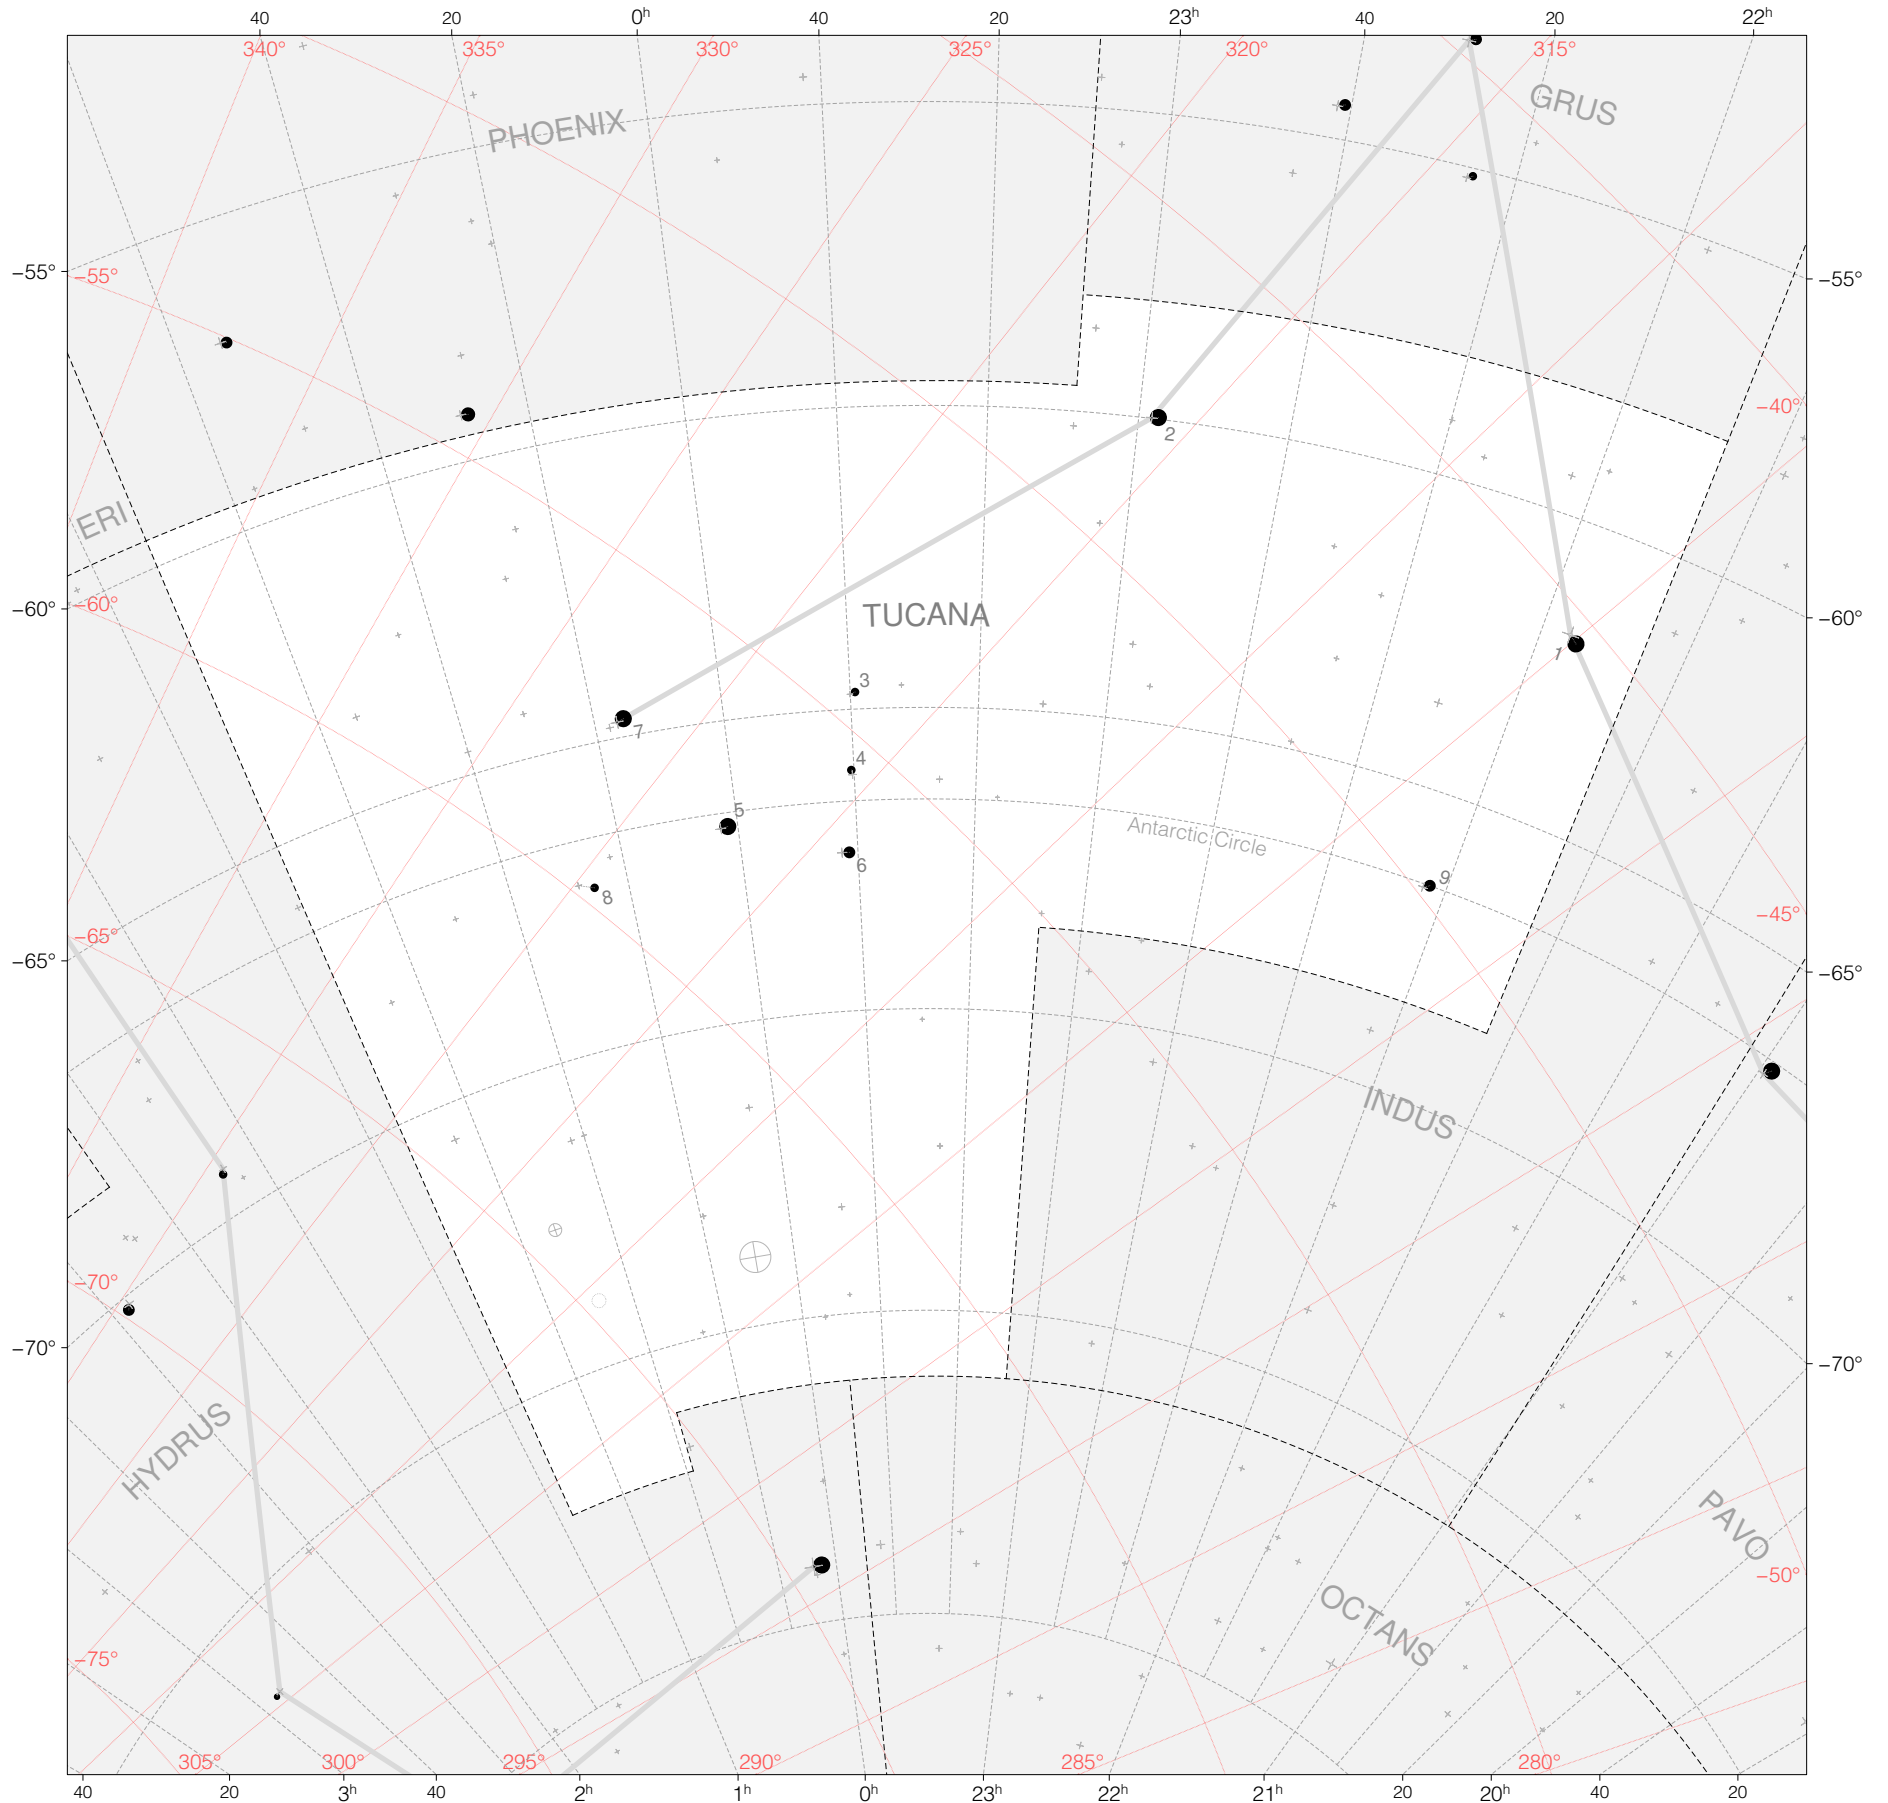

# Halley Stars in Tucana

Magnitudes:   
1 2 3 4 5 6

Scale at center: 0° 2° 4° 