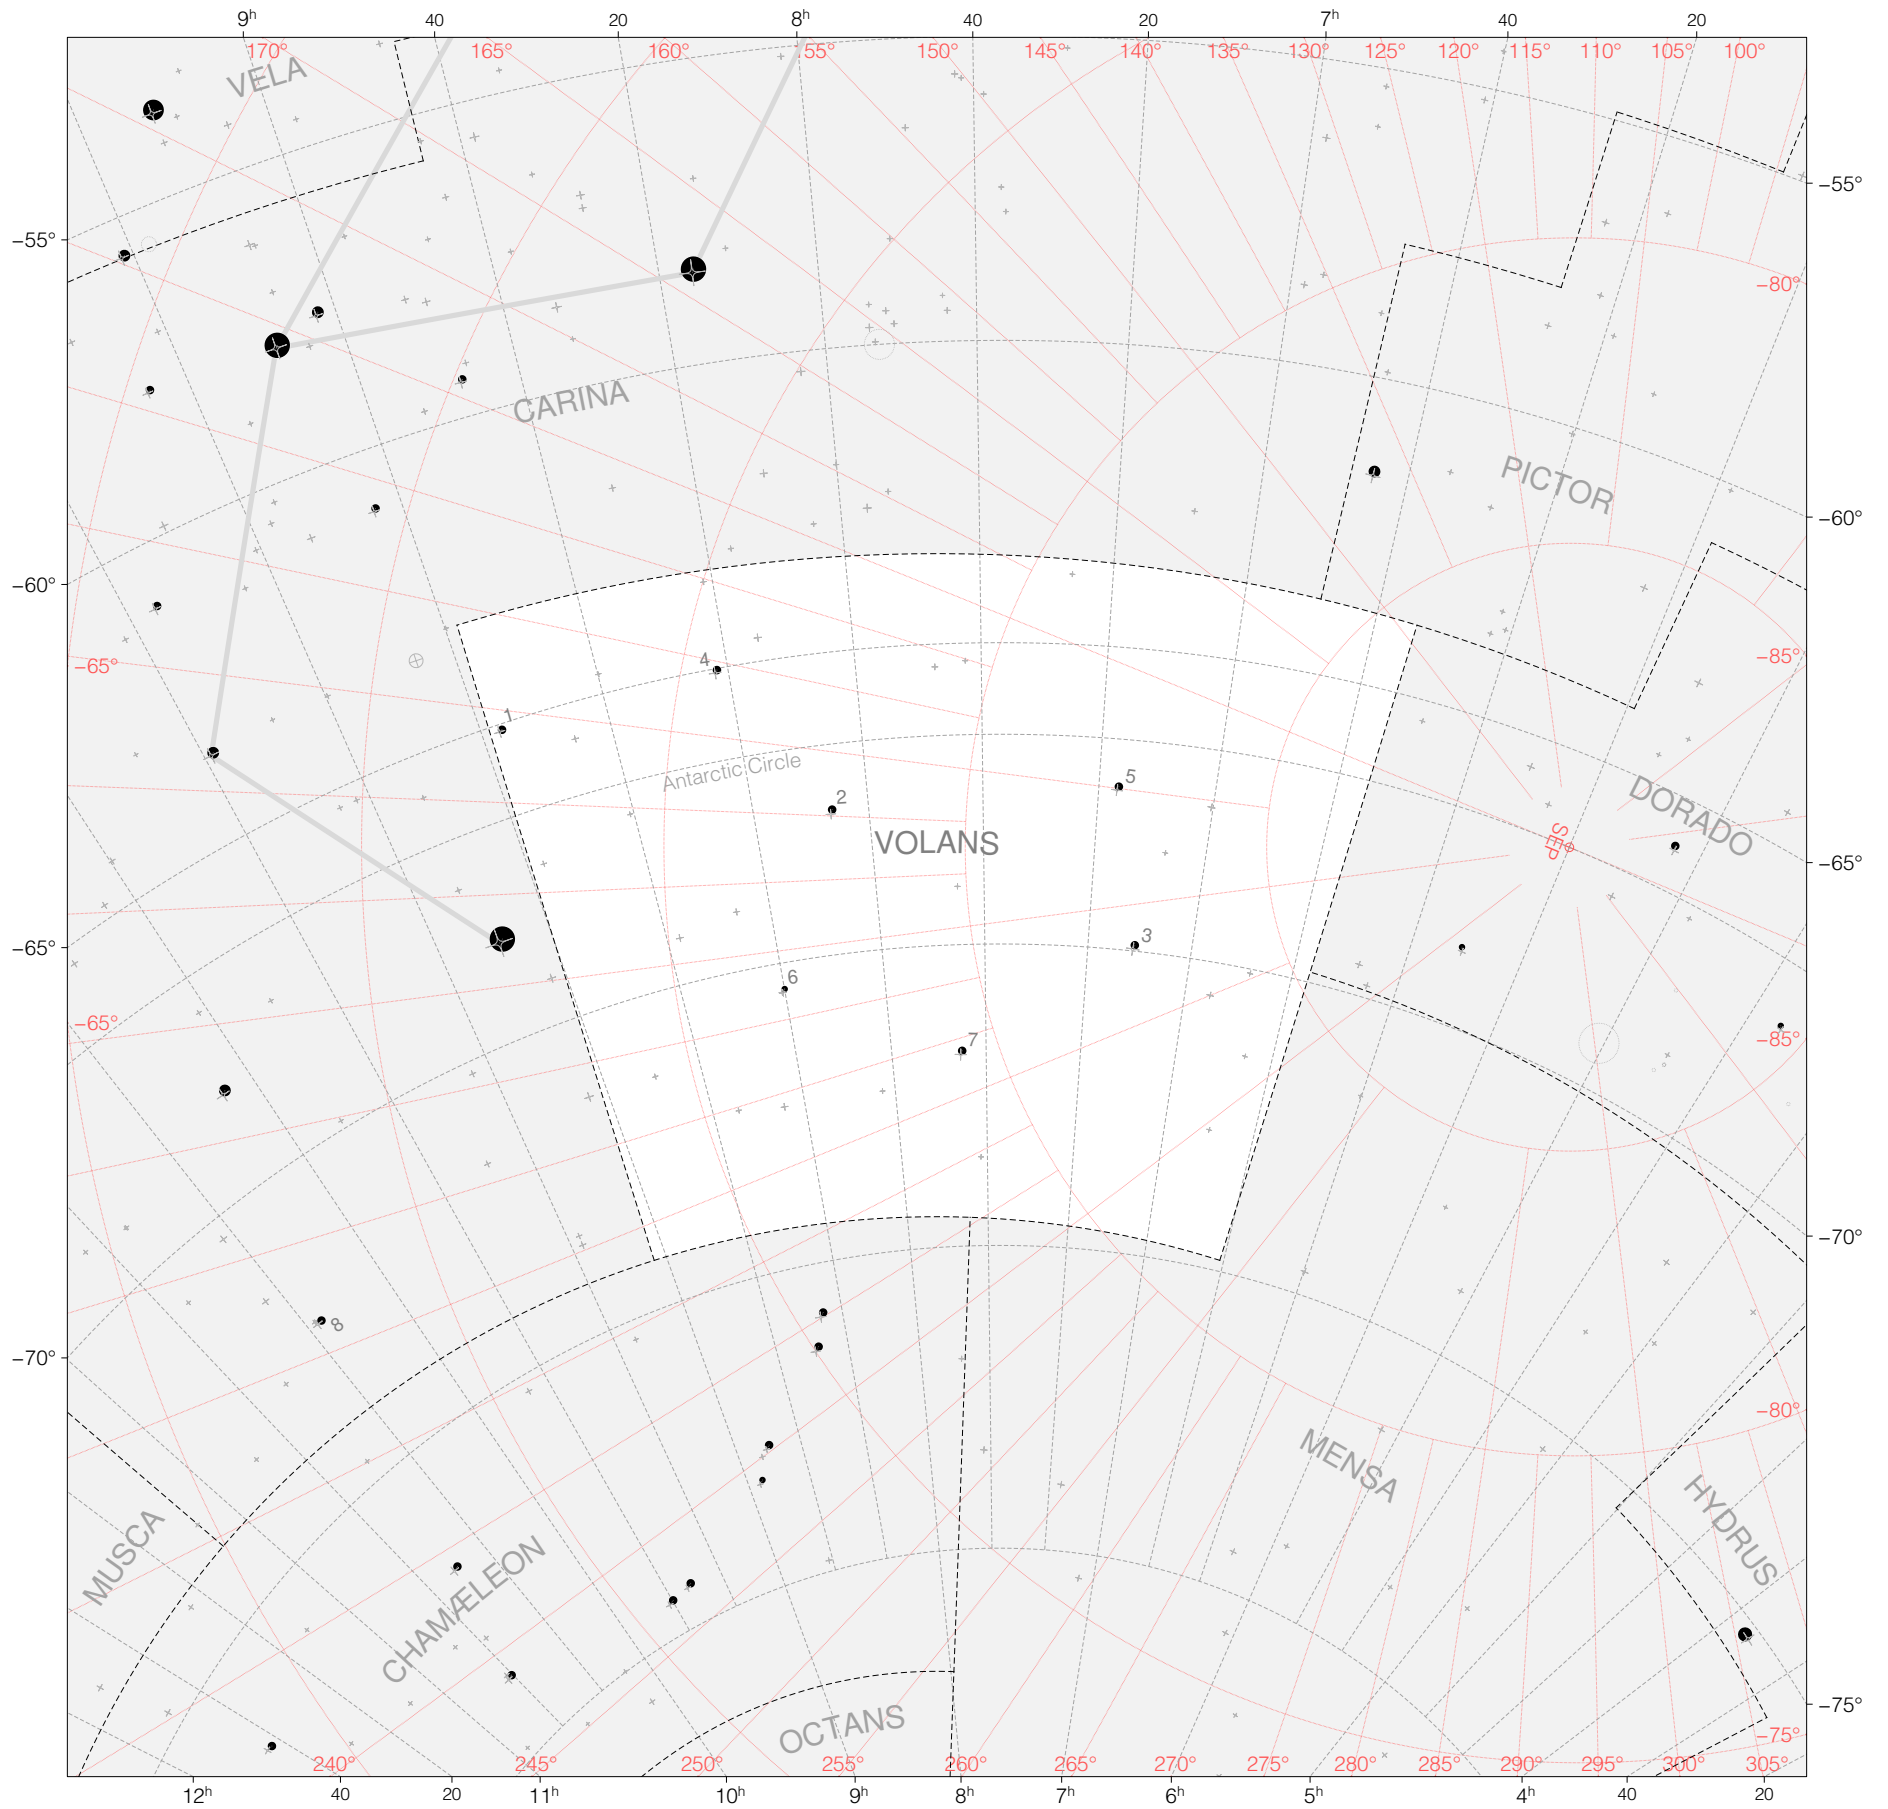

Halley Stars in Volans

Magnitudes: 
1 2 3 4 5 6

Scale at center: 0° 2° 4°