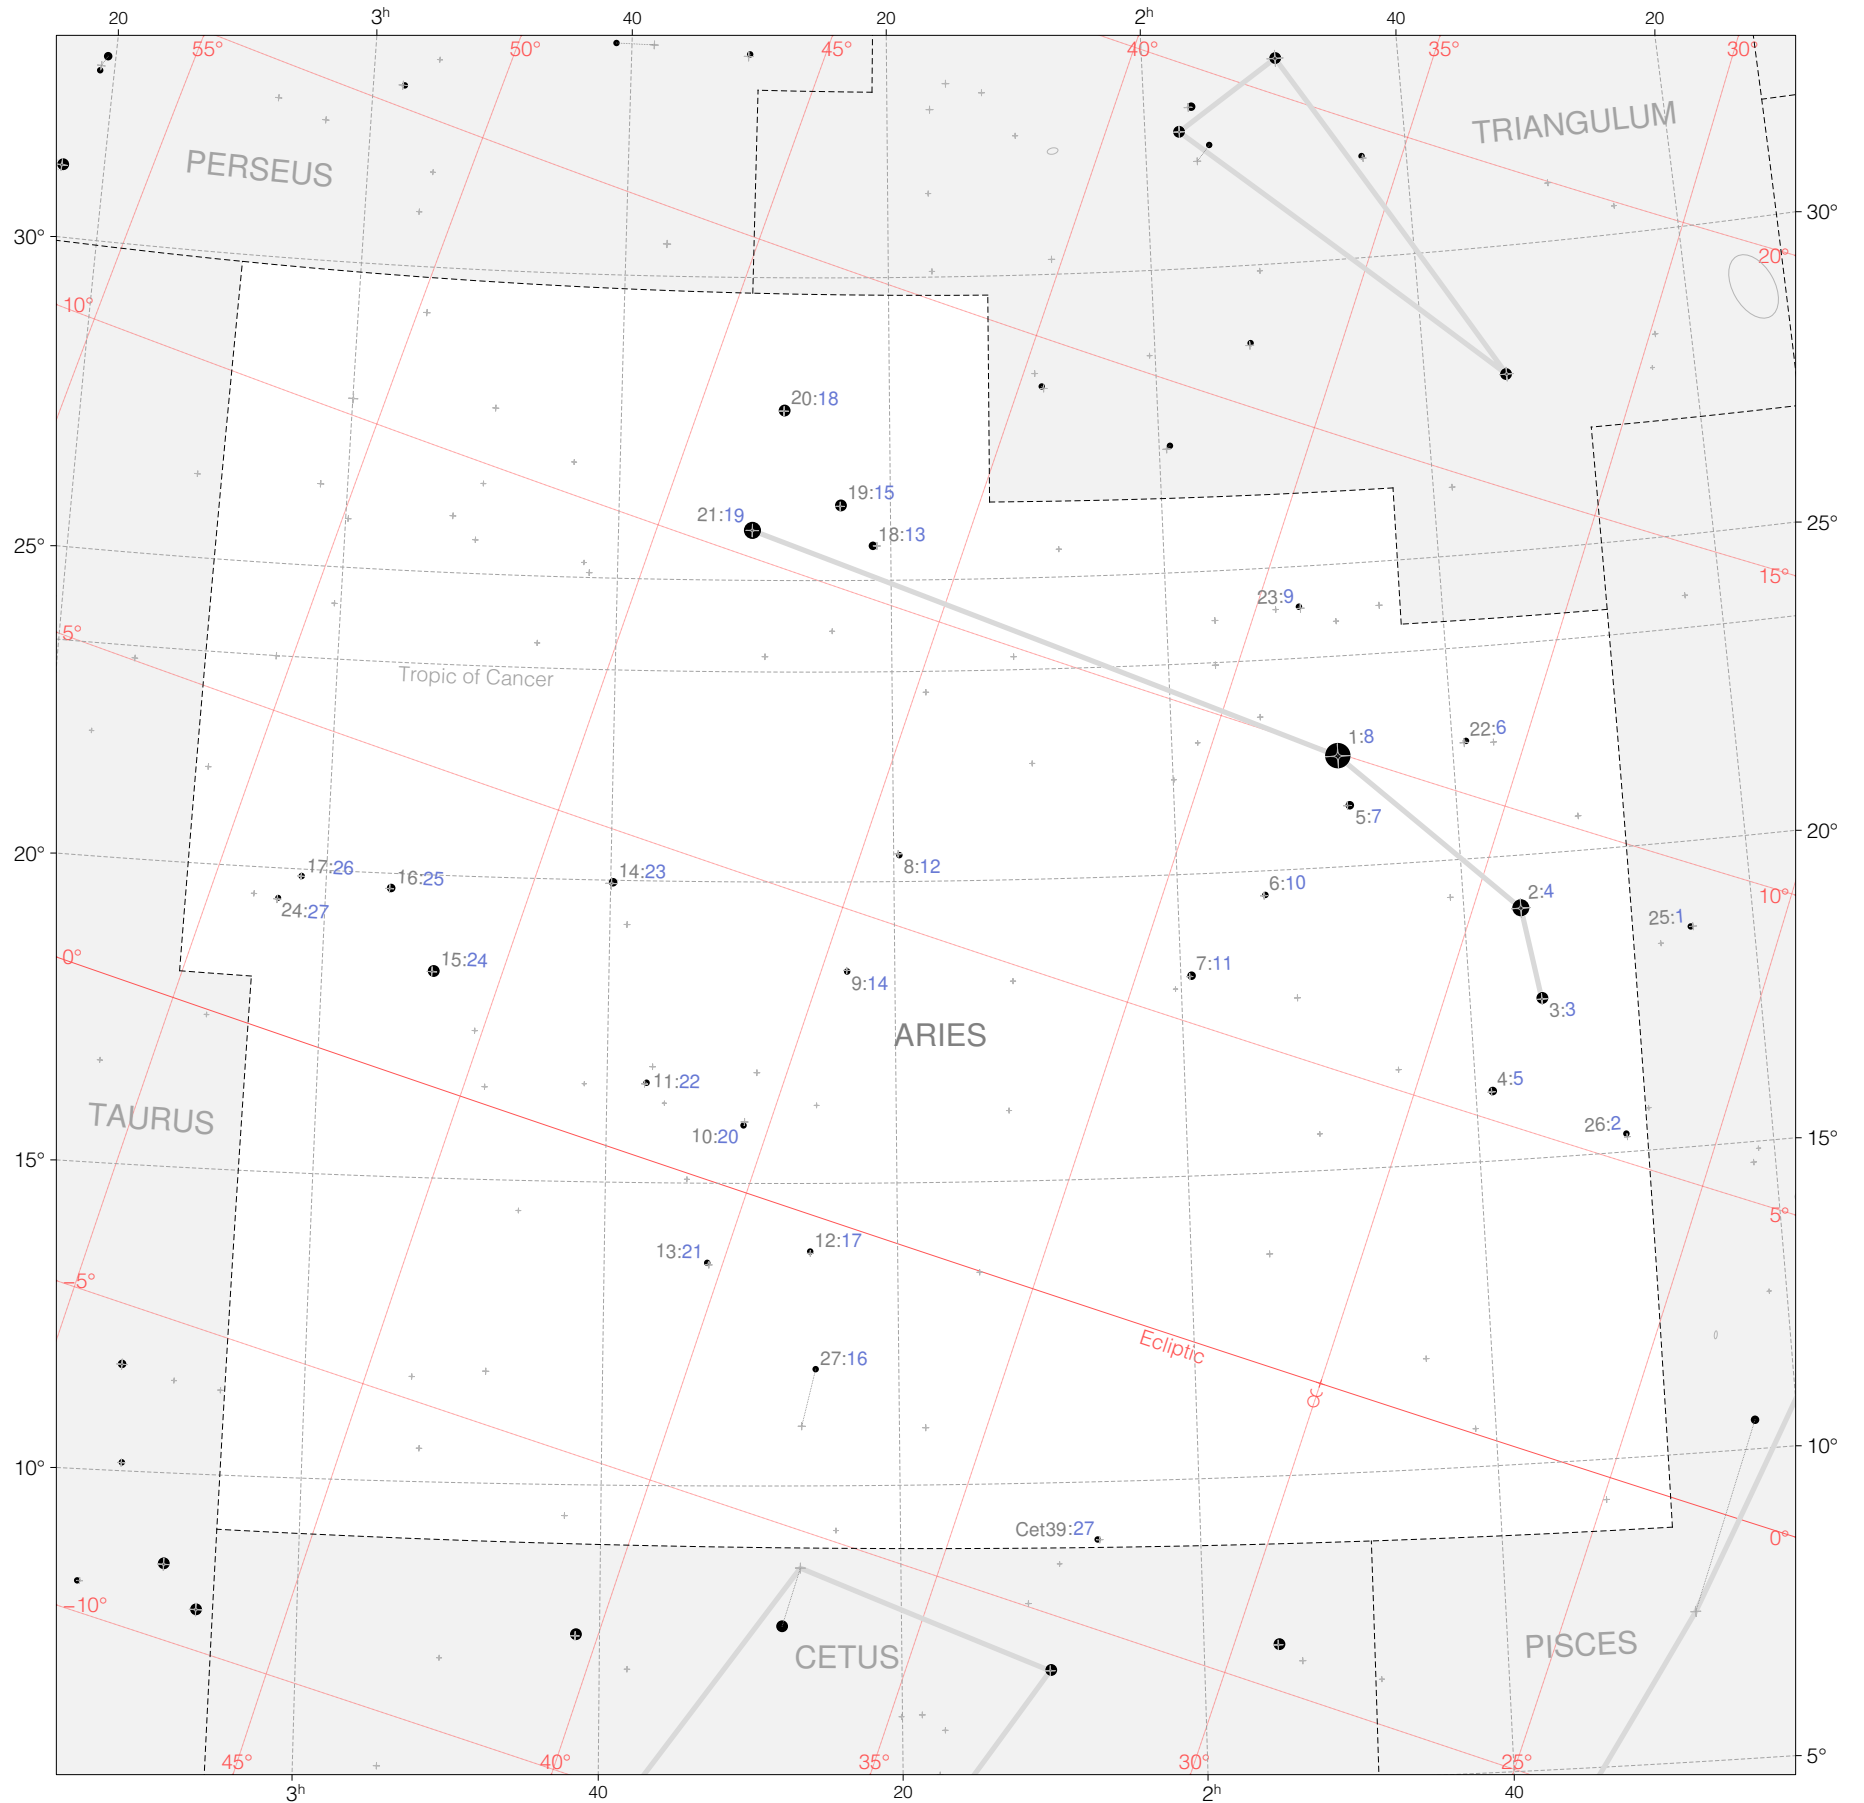

Hevelius Stars in Aries

Magnitudes: 1 2 3 4 5 6

Scale at center: 0° 2° 4°