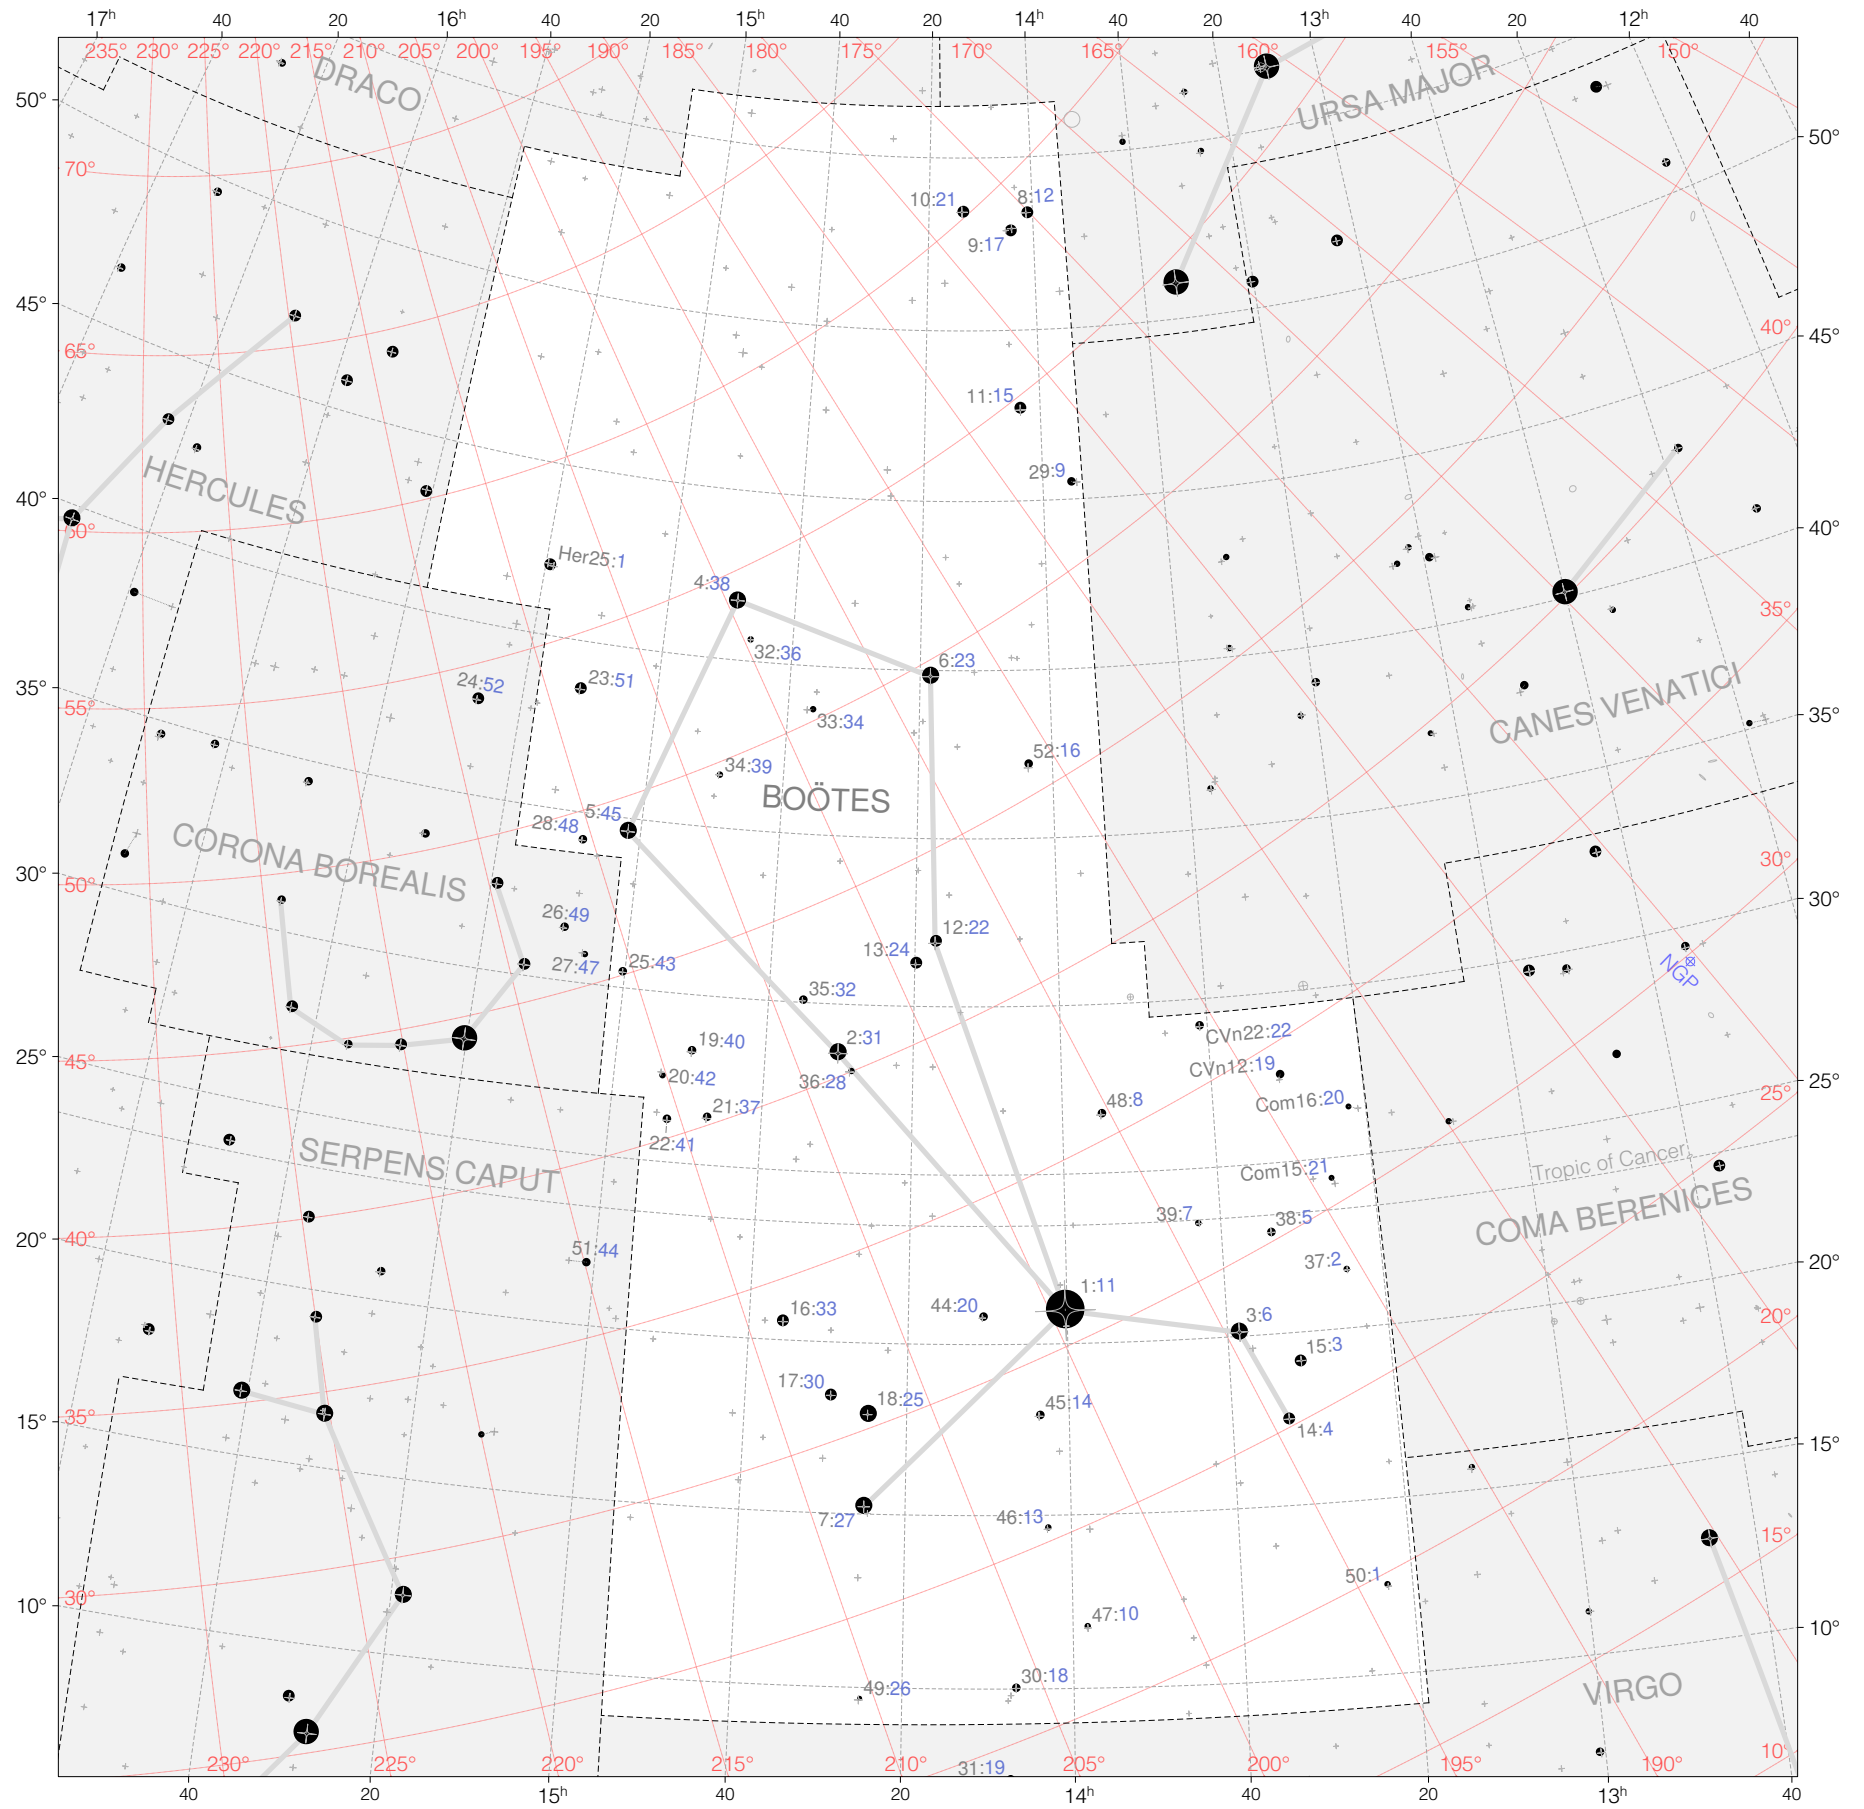

Hevelius Stars in Boötes

Magnitudes: 1 2 3 4 5 6

Scale at center: 0° 2° 4°