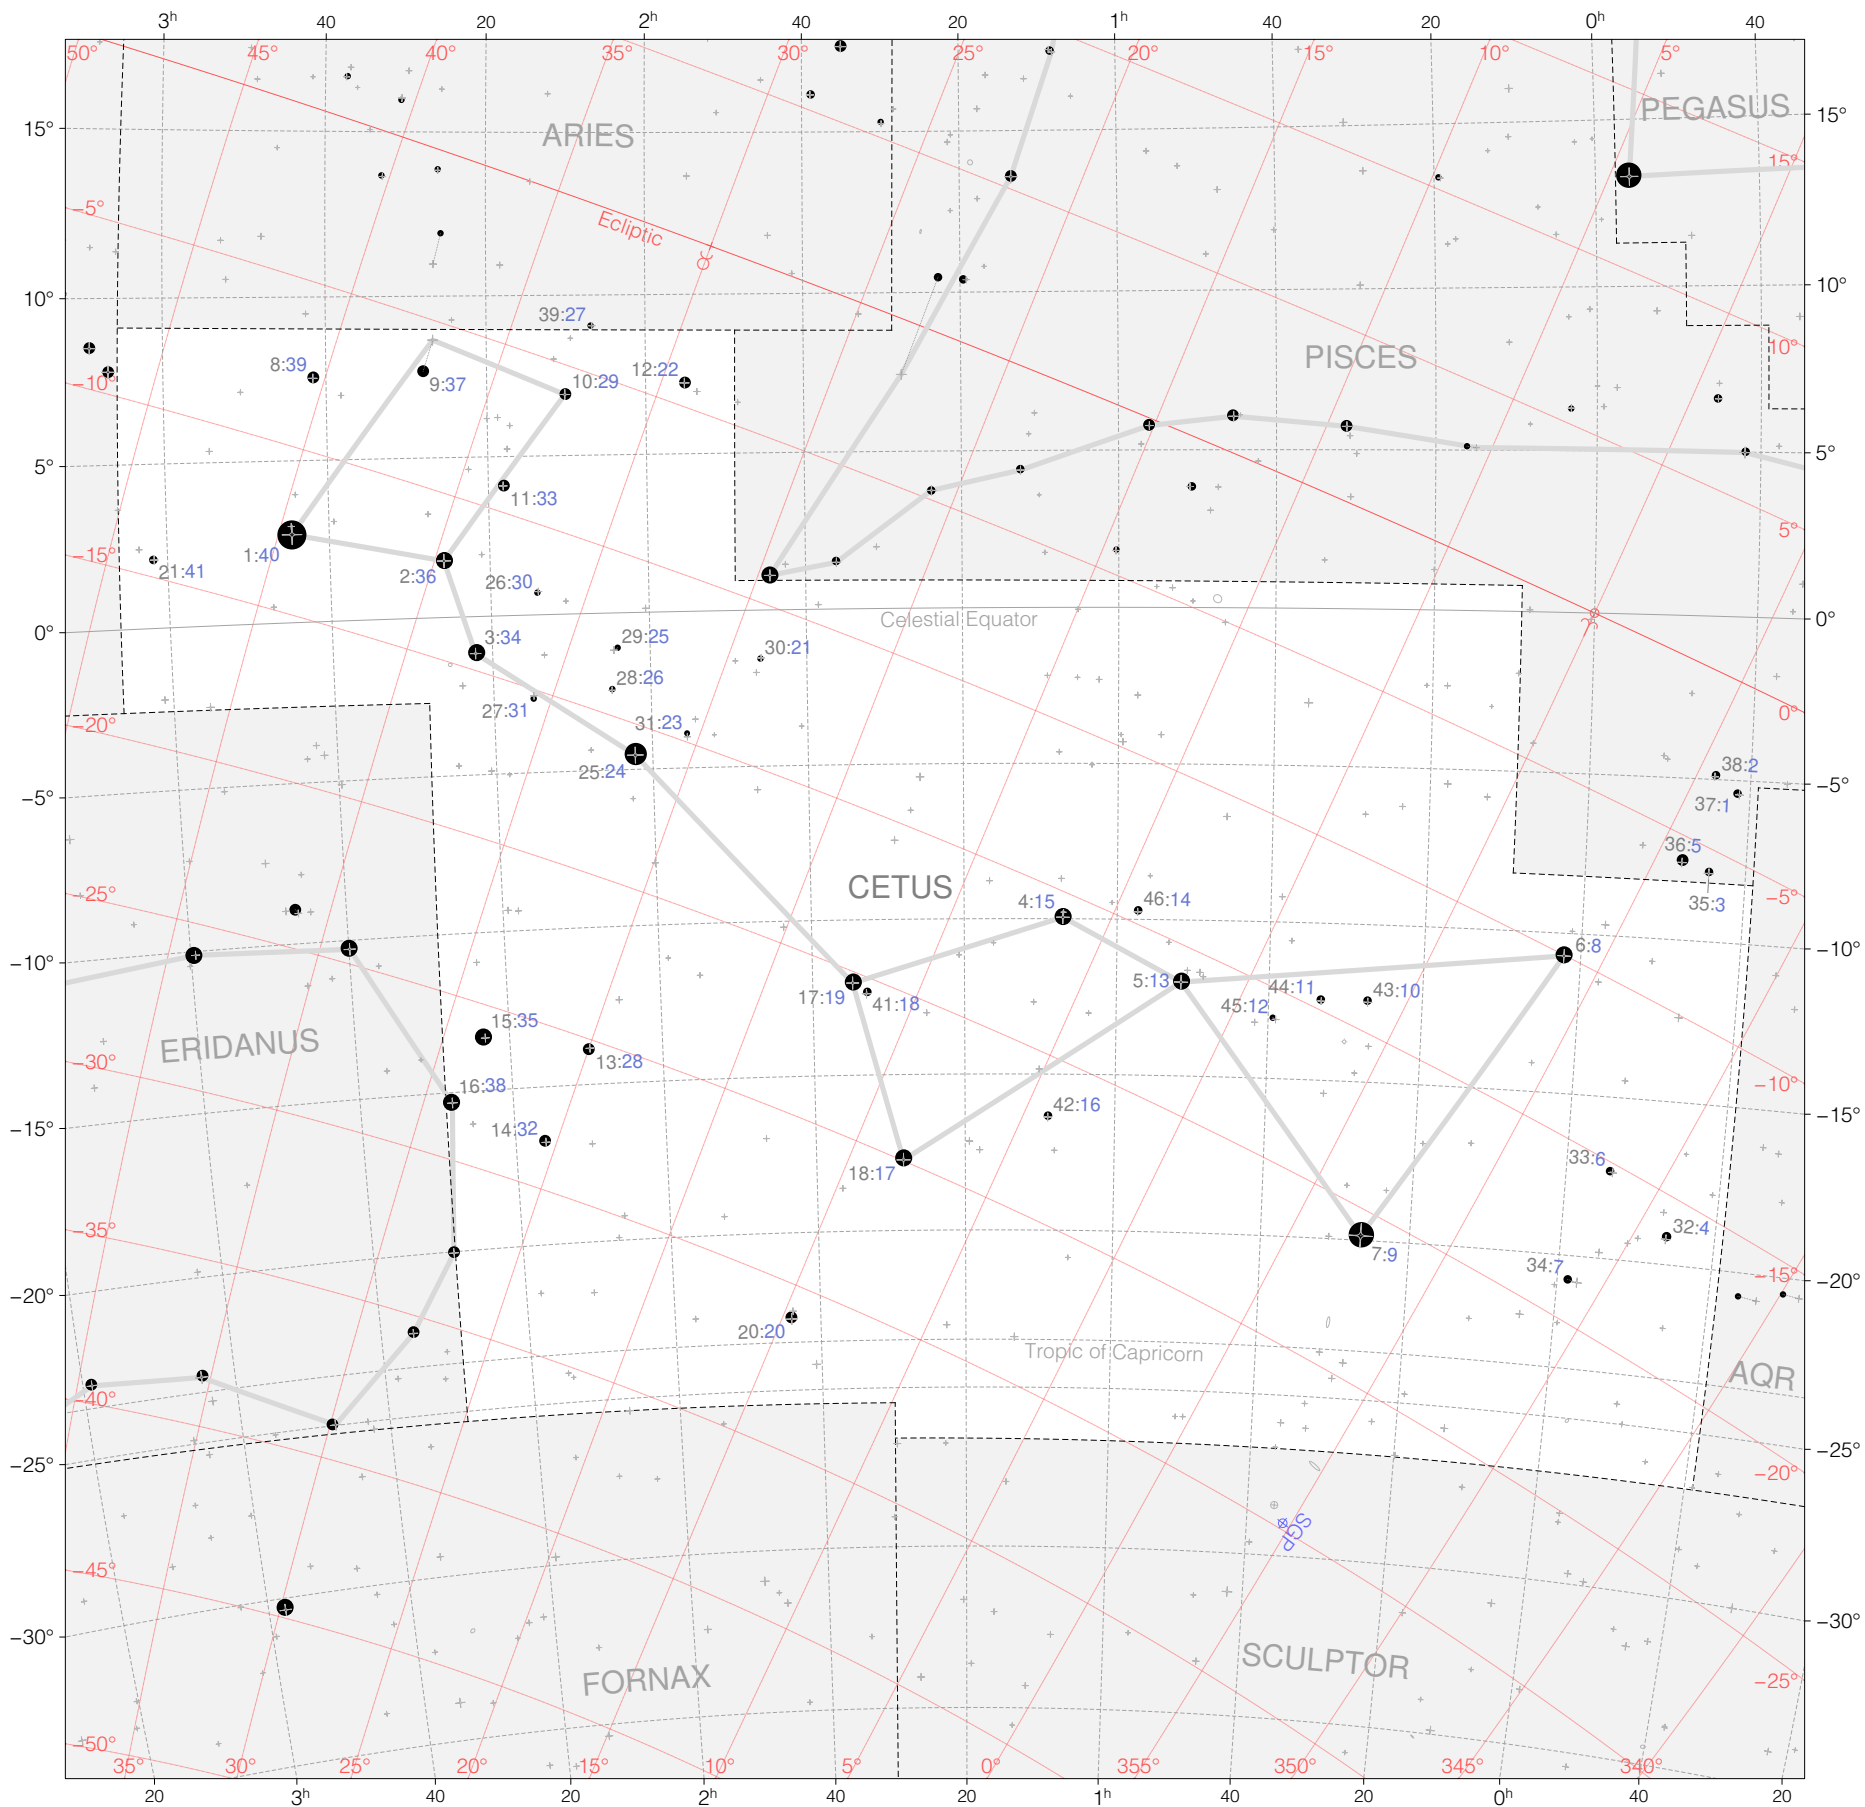

# Hevelius Stars in Cetus

Magnitudes: 1 2 3 4 5 6

Scale at center: 0° 2° 4°