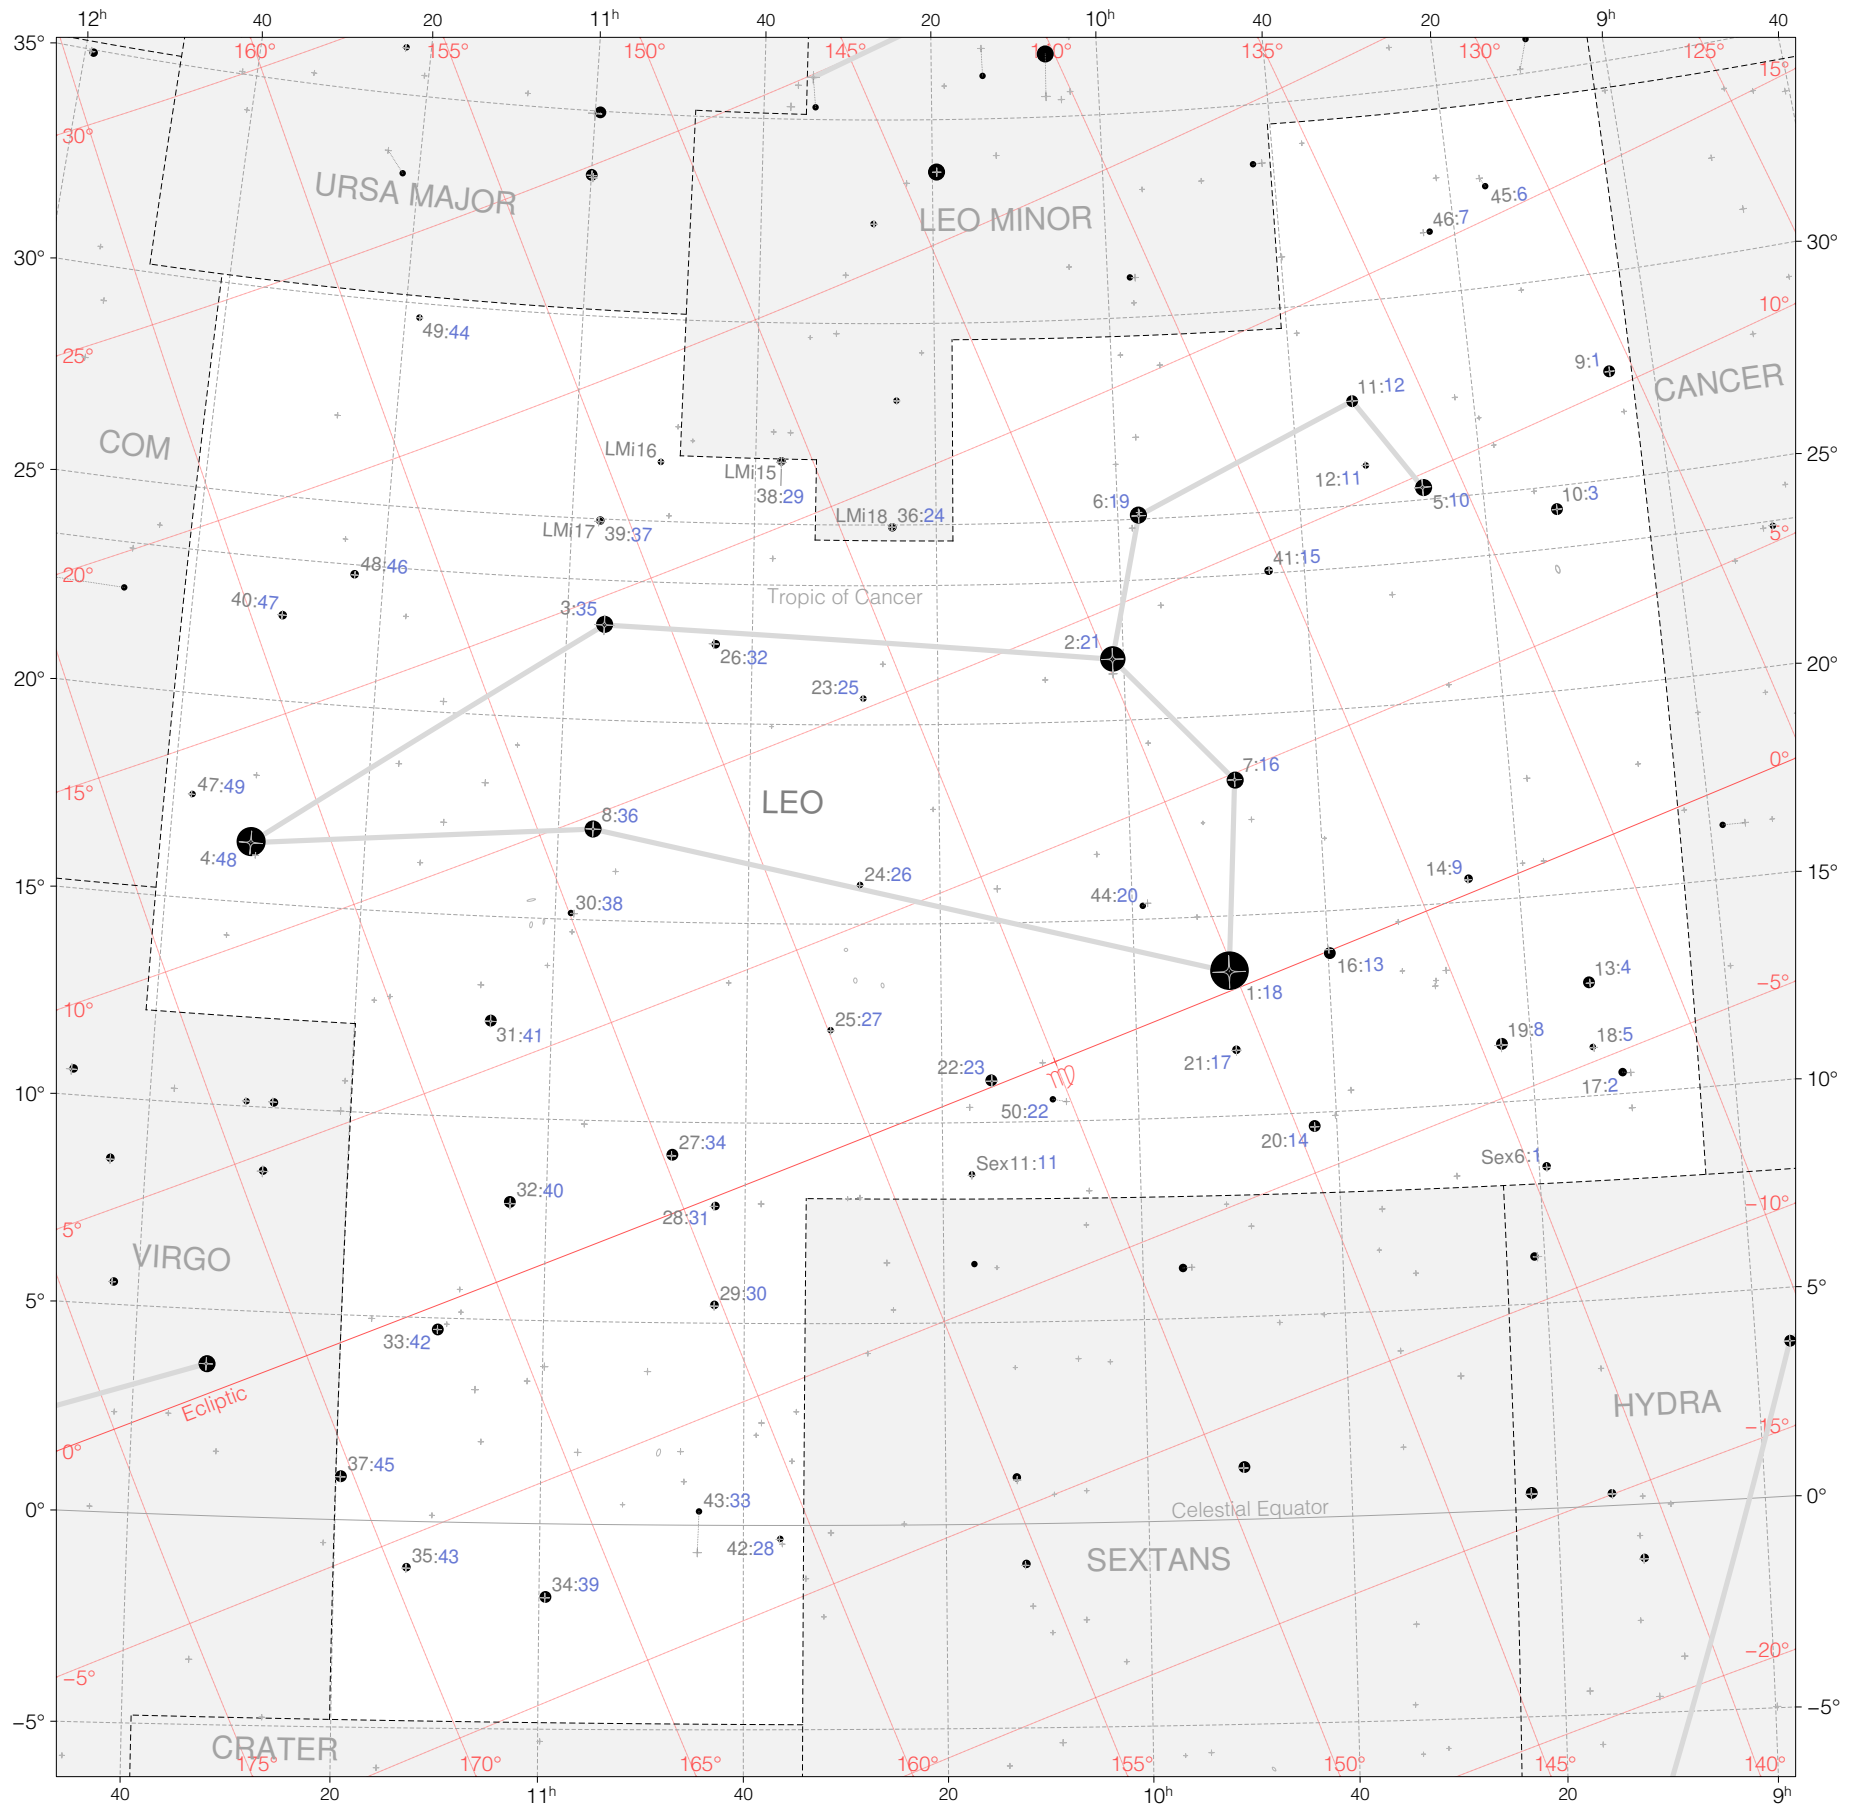

# Hevelius Stars in Leo

Magnitudes:  1 2 3 4 5 6

Scale at center: 0° 2° 4° 