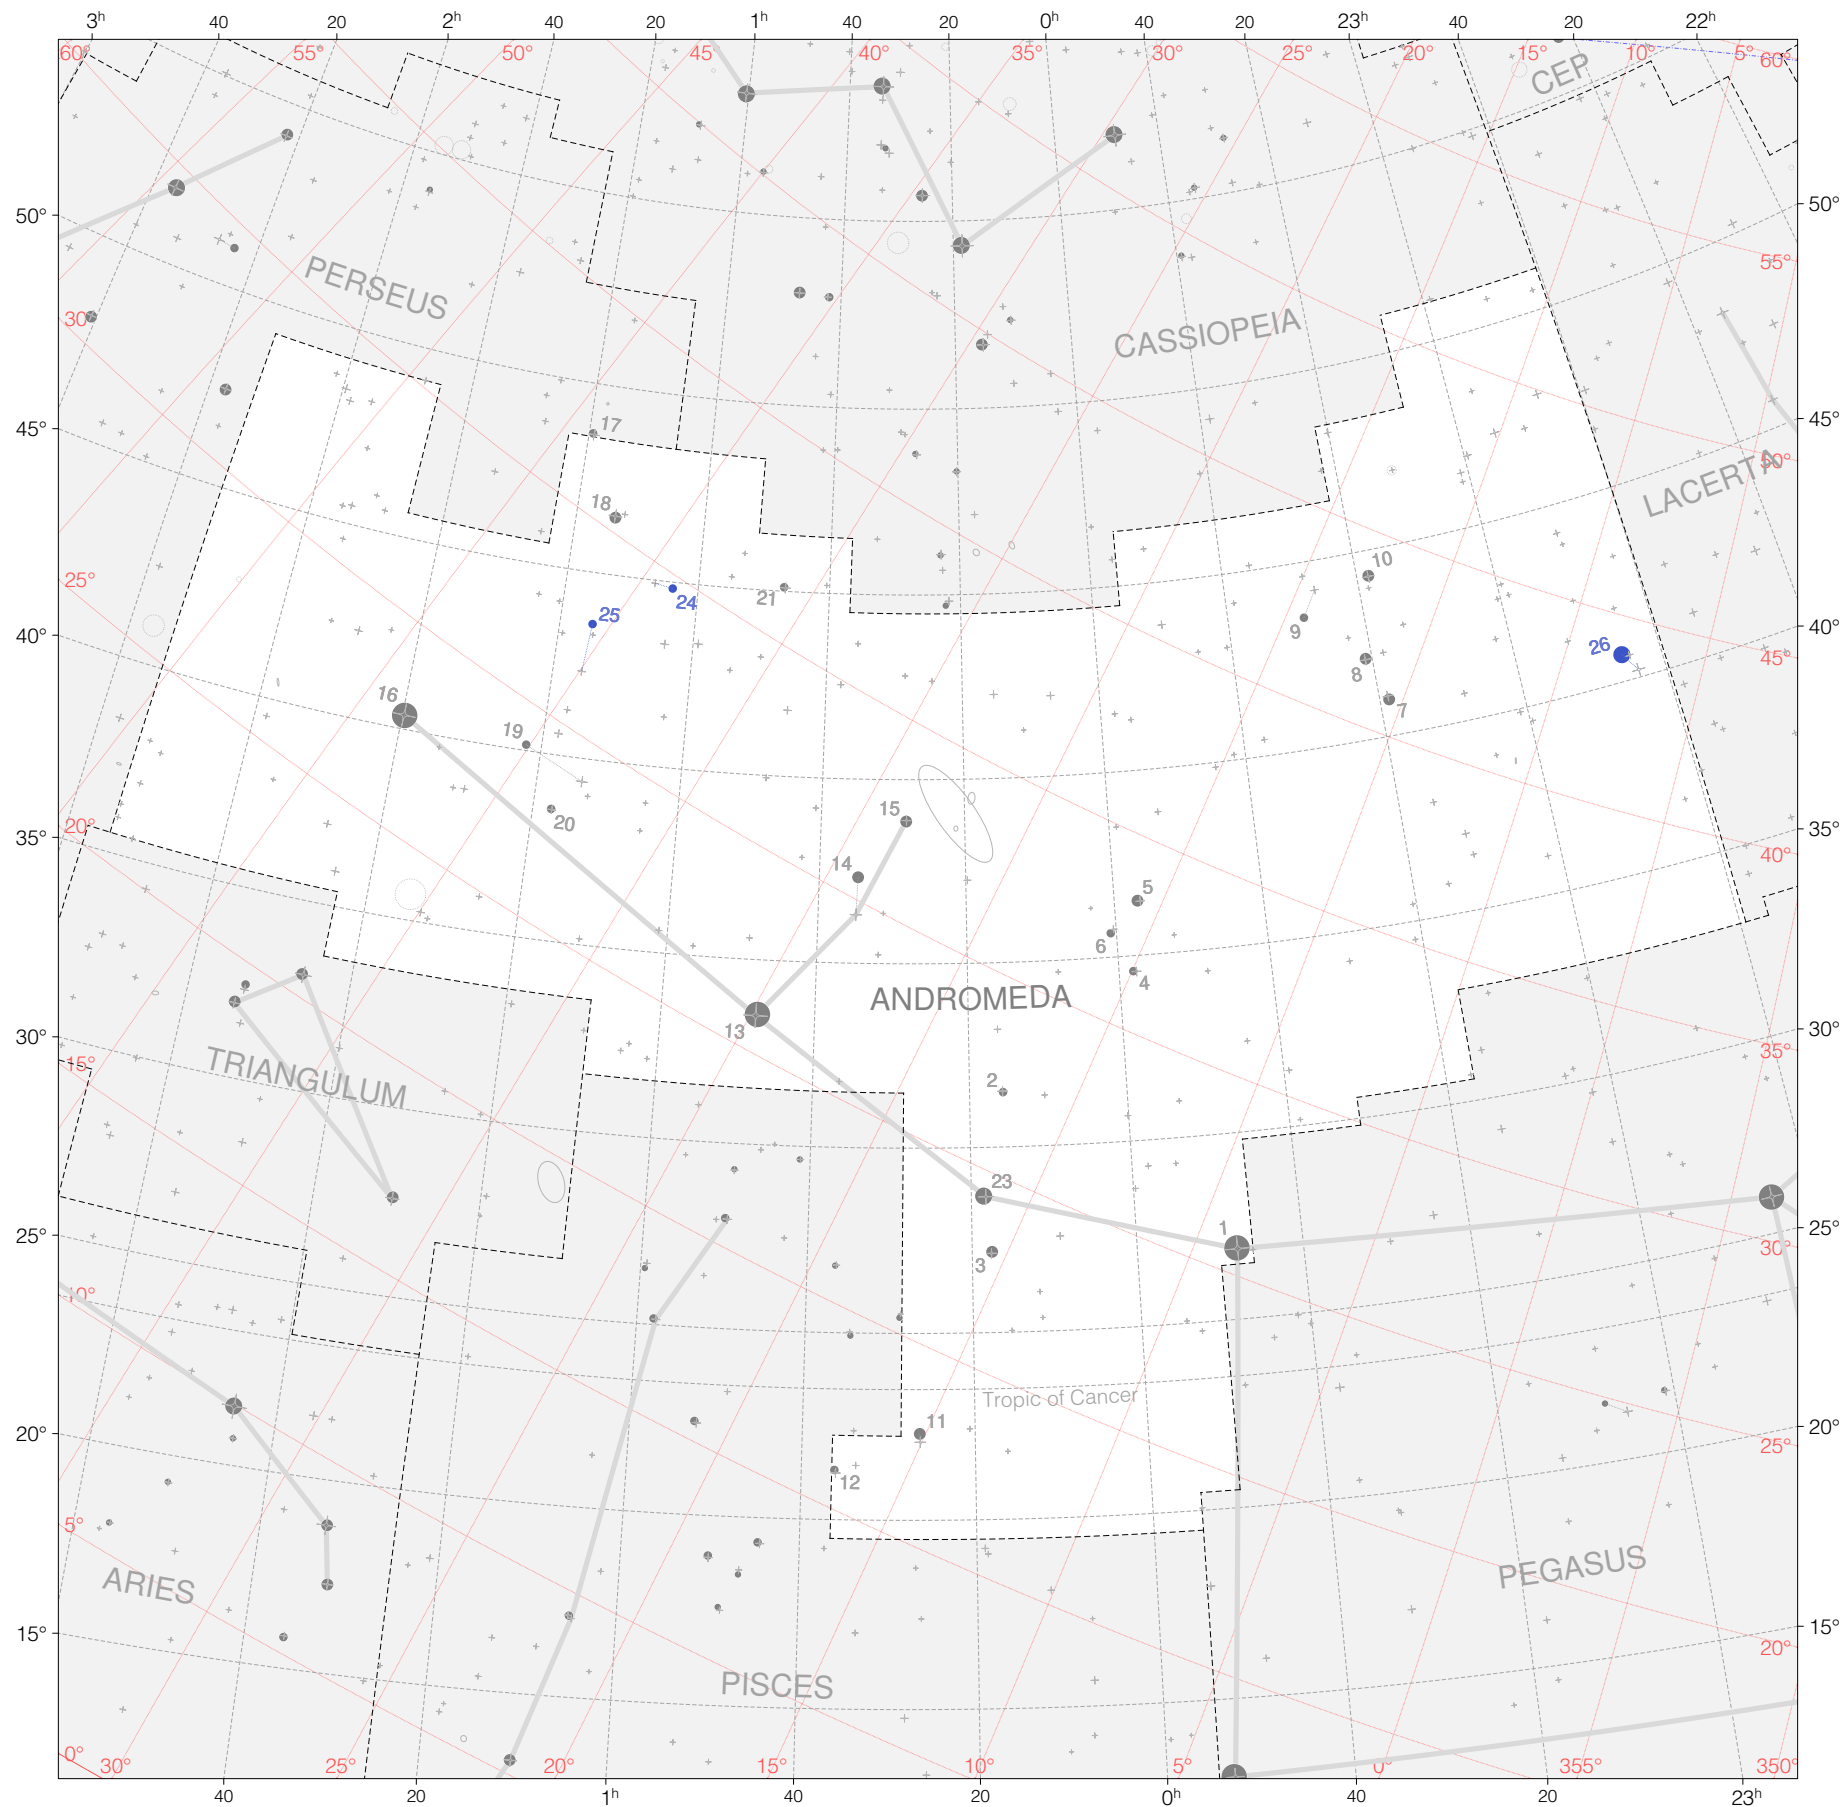

# Kepler Stars in Andromeda

Magnitudes: 1 2 3 4 5 6

Versions: k 2 3

Scale at center: 0° 2° 4°