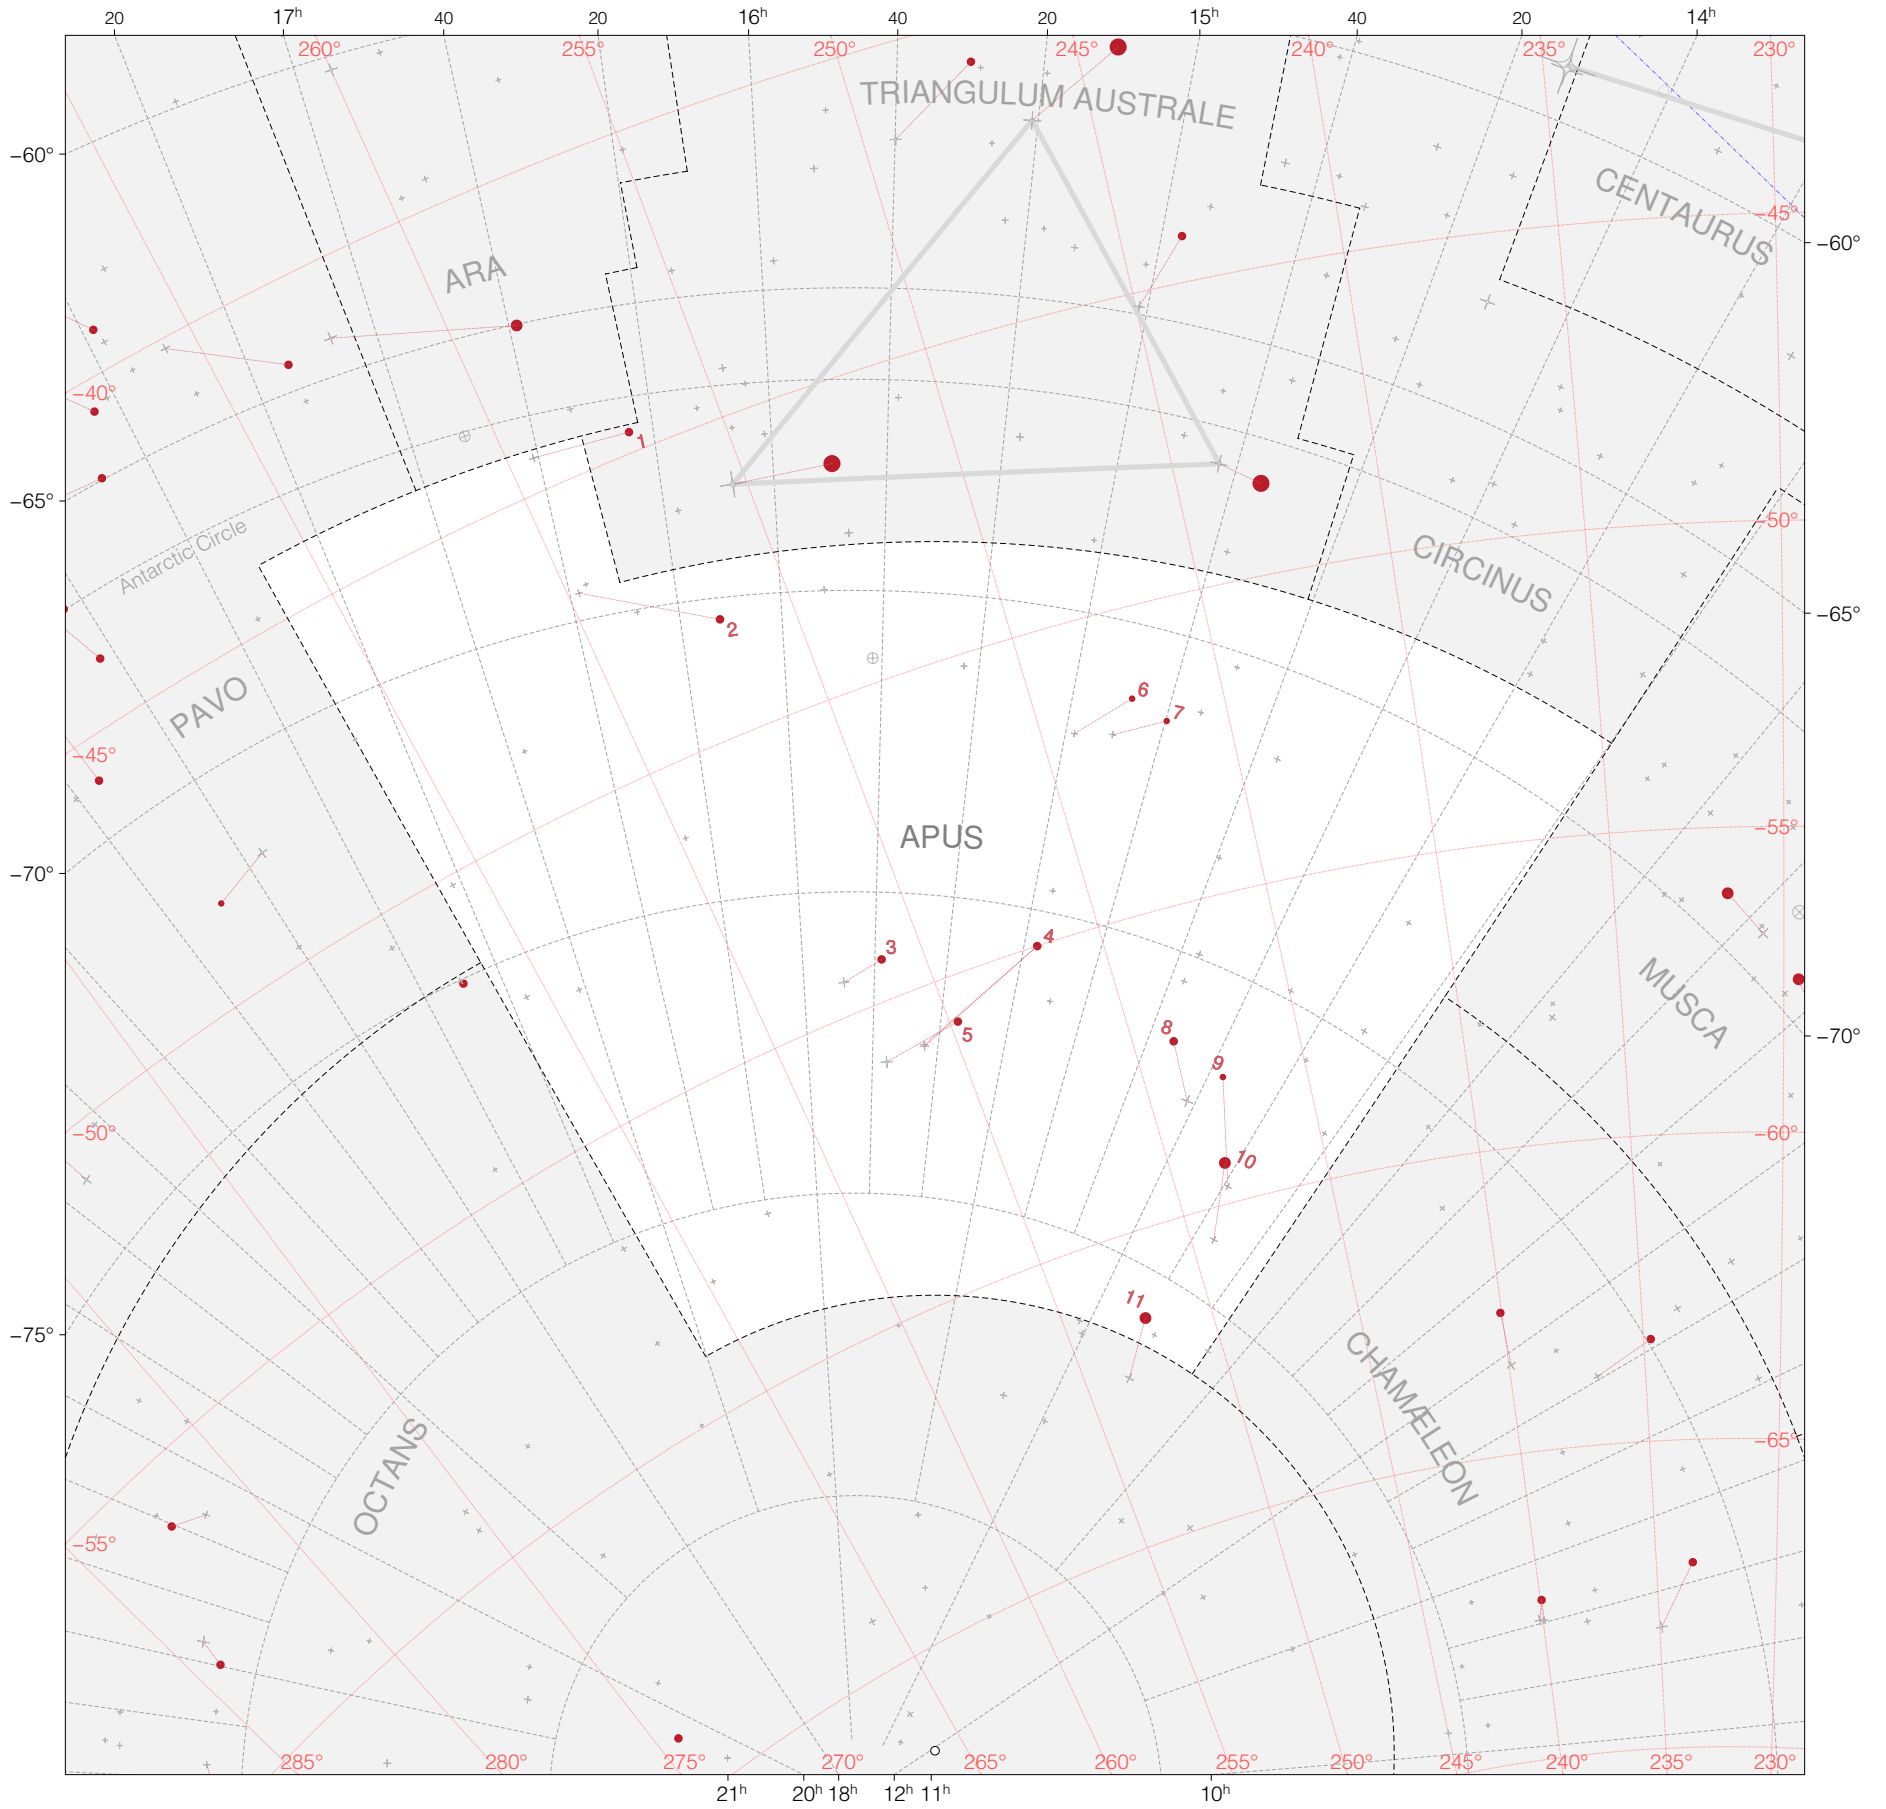

Kepler Stars in Apus

Magnitudes: 1 2 3 4 5 6

Versions: k 2 3

Scale at center: 0° 2° 4°