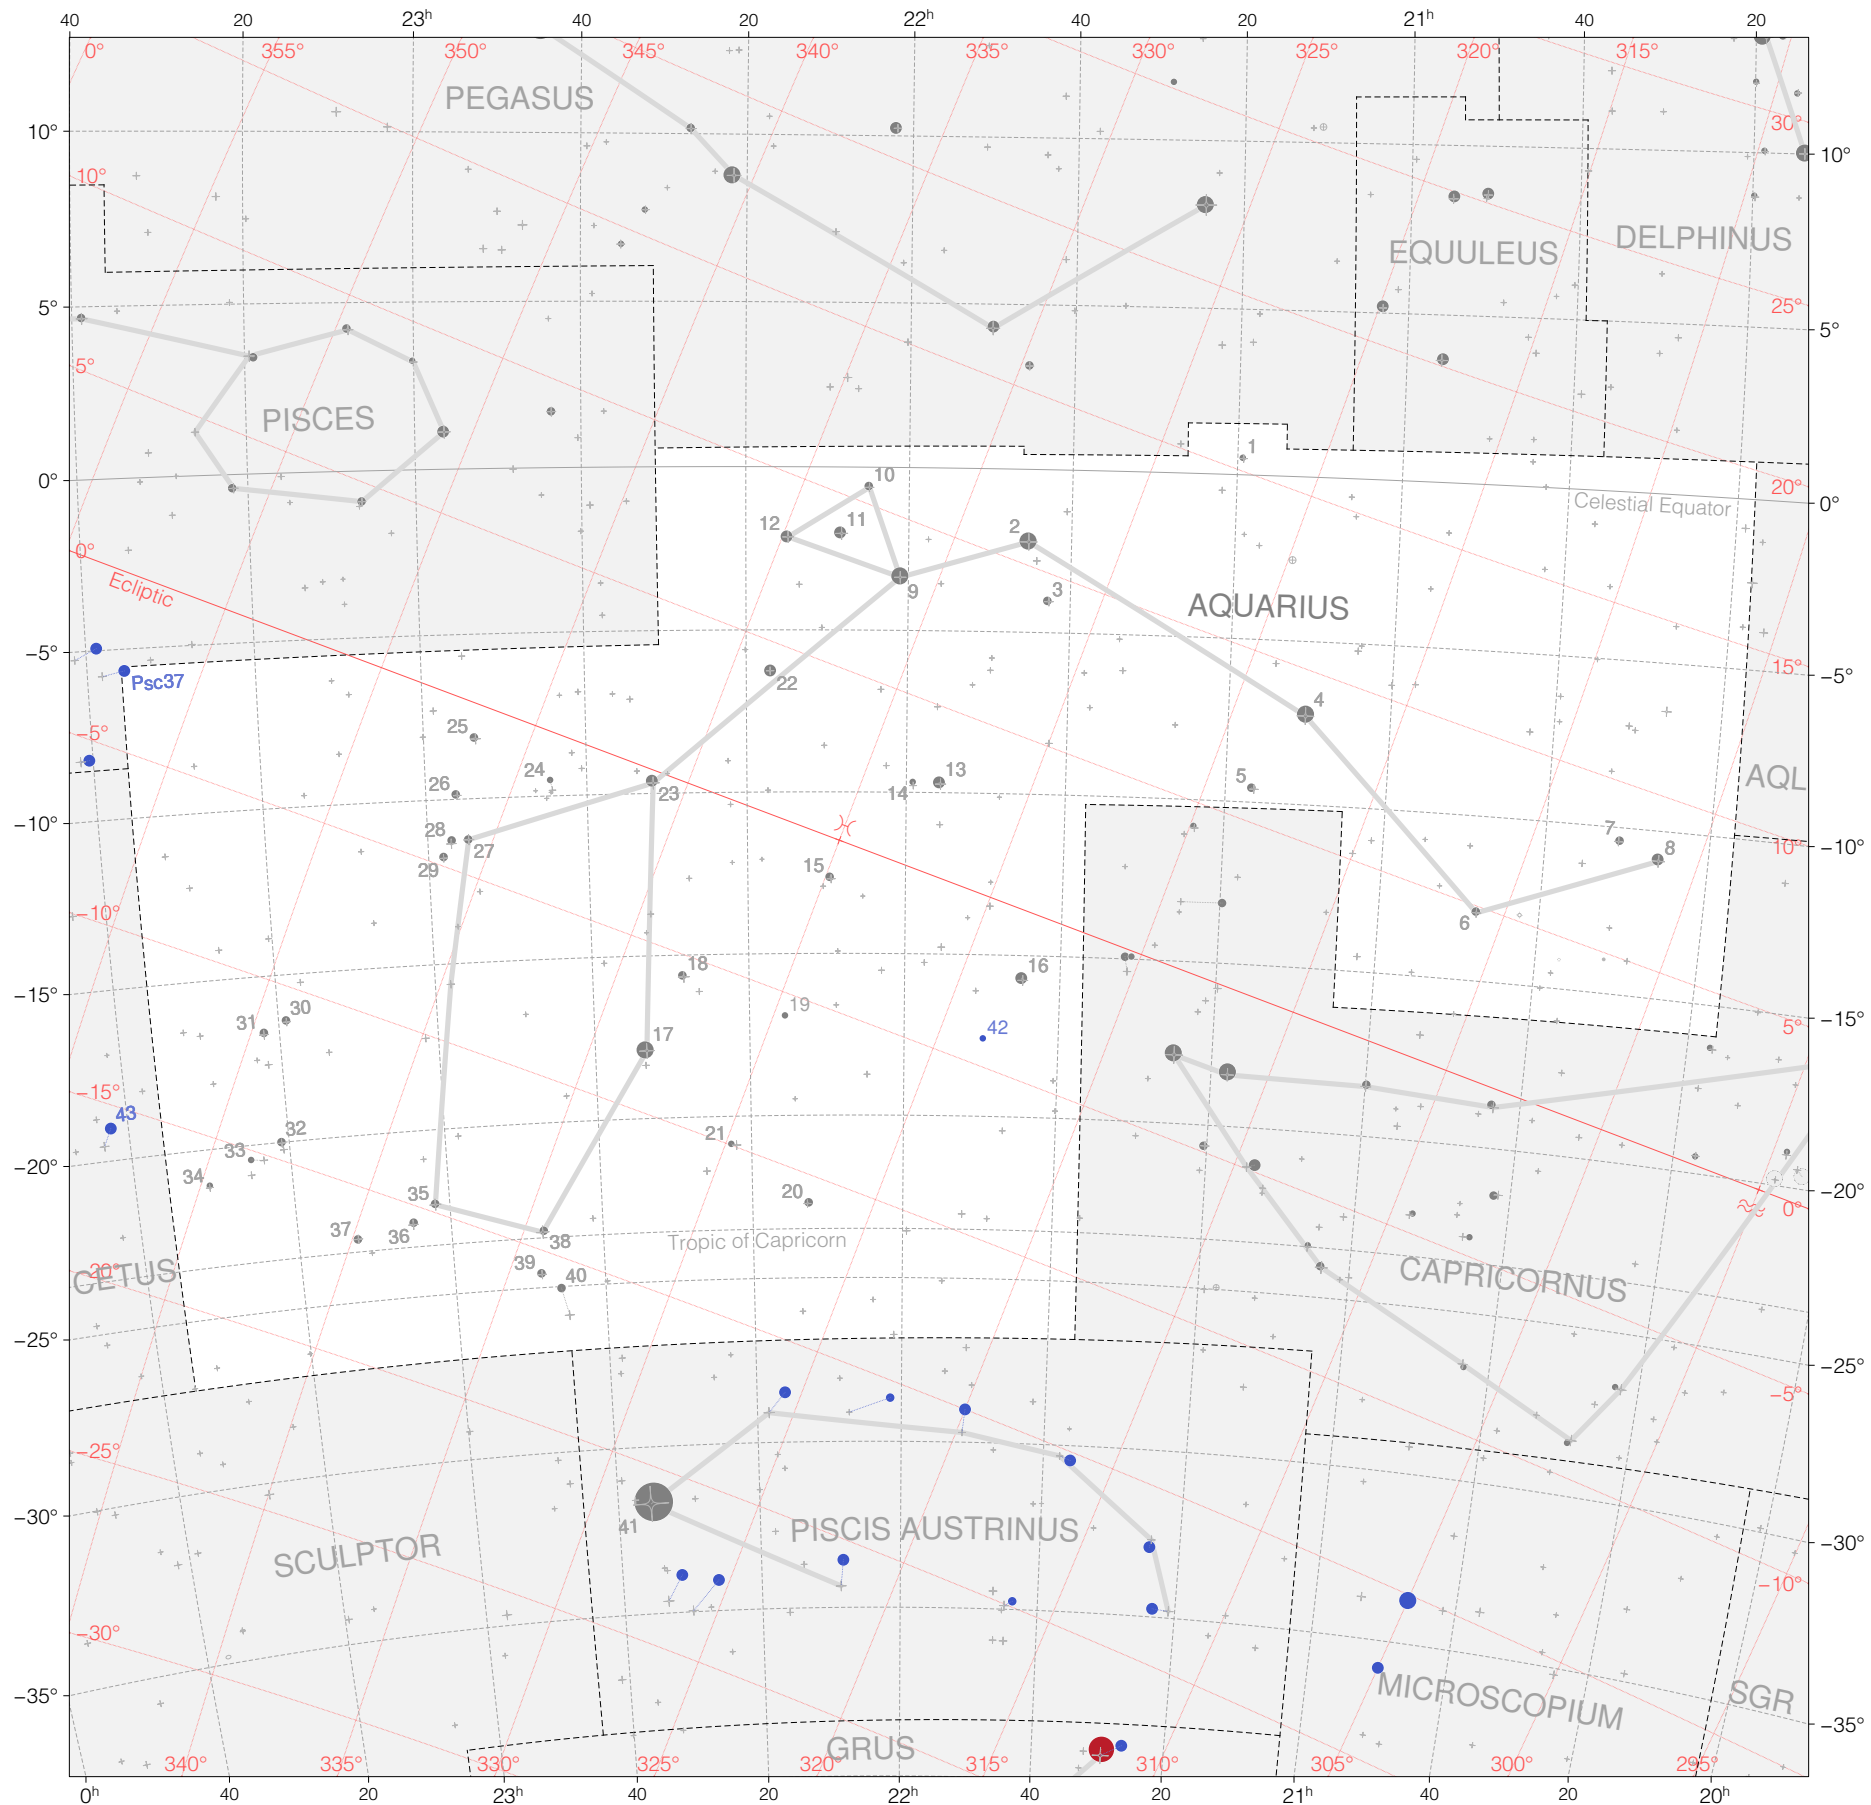

# Kepler Stars in Aquarius

Magnitudes: 1 2 3 4 5 6

Versions: k 2 3

Scale at center: 0° 2° 4°