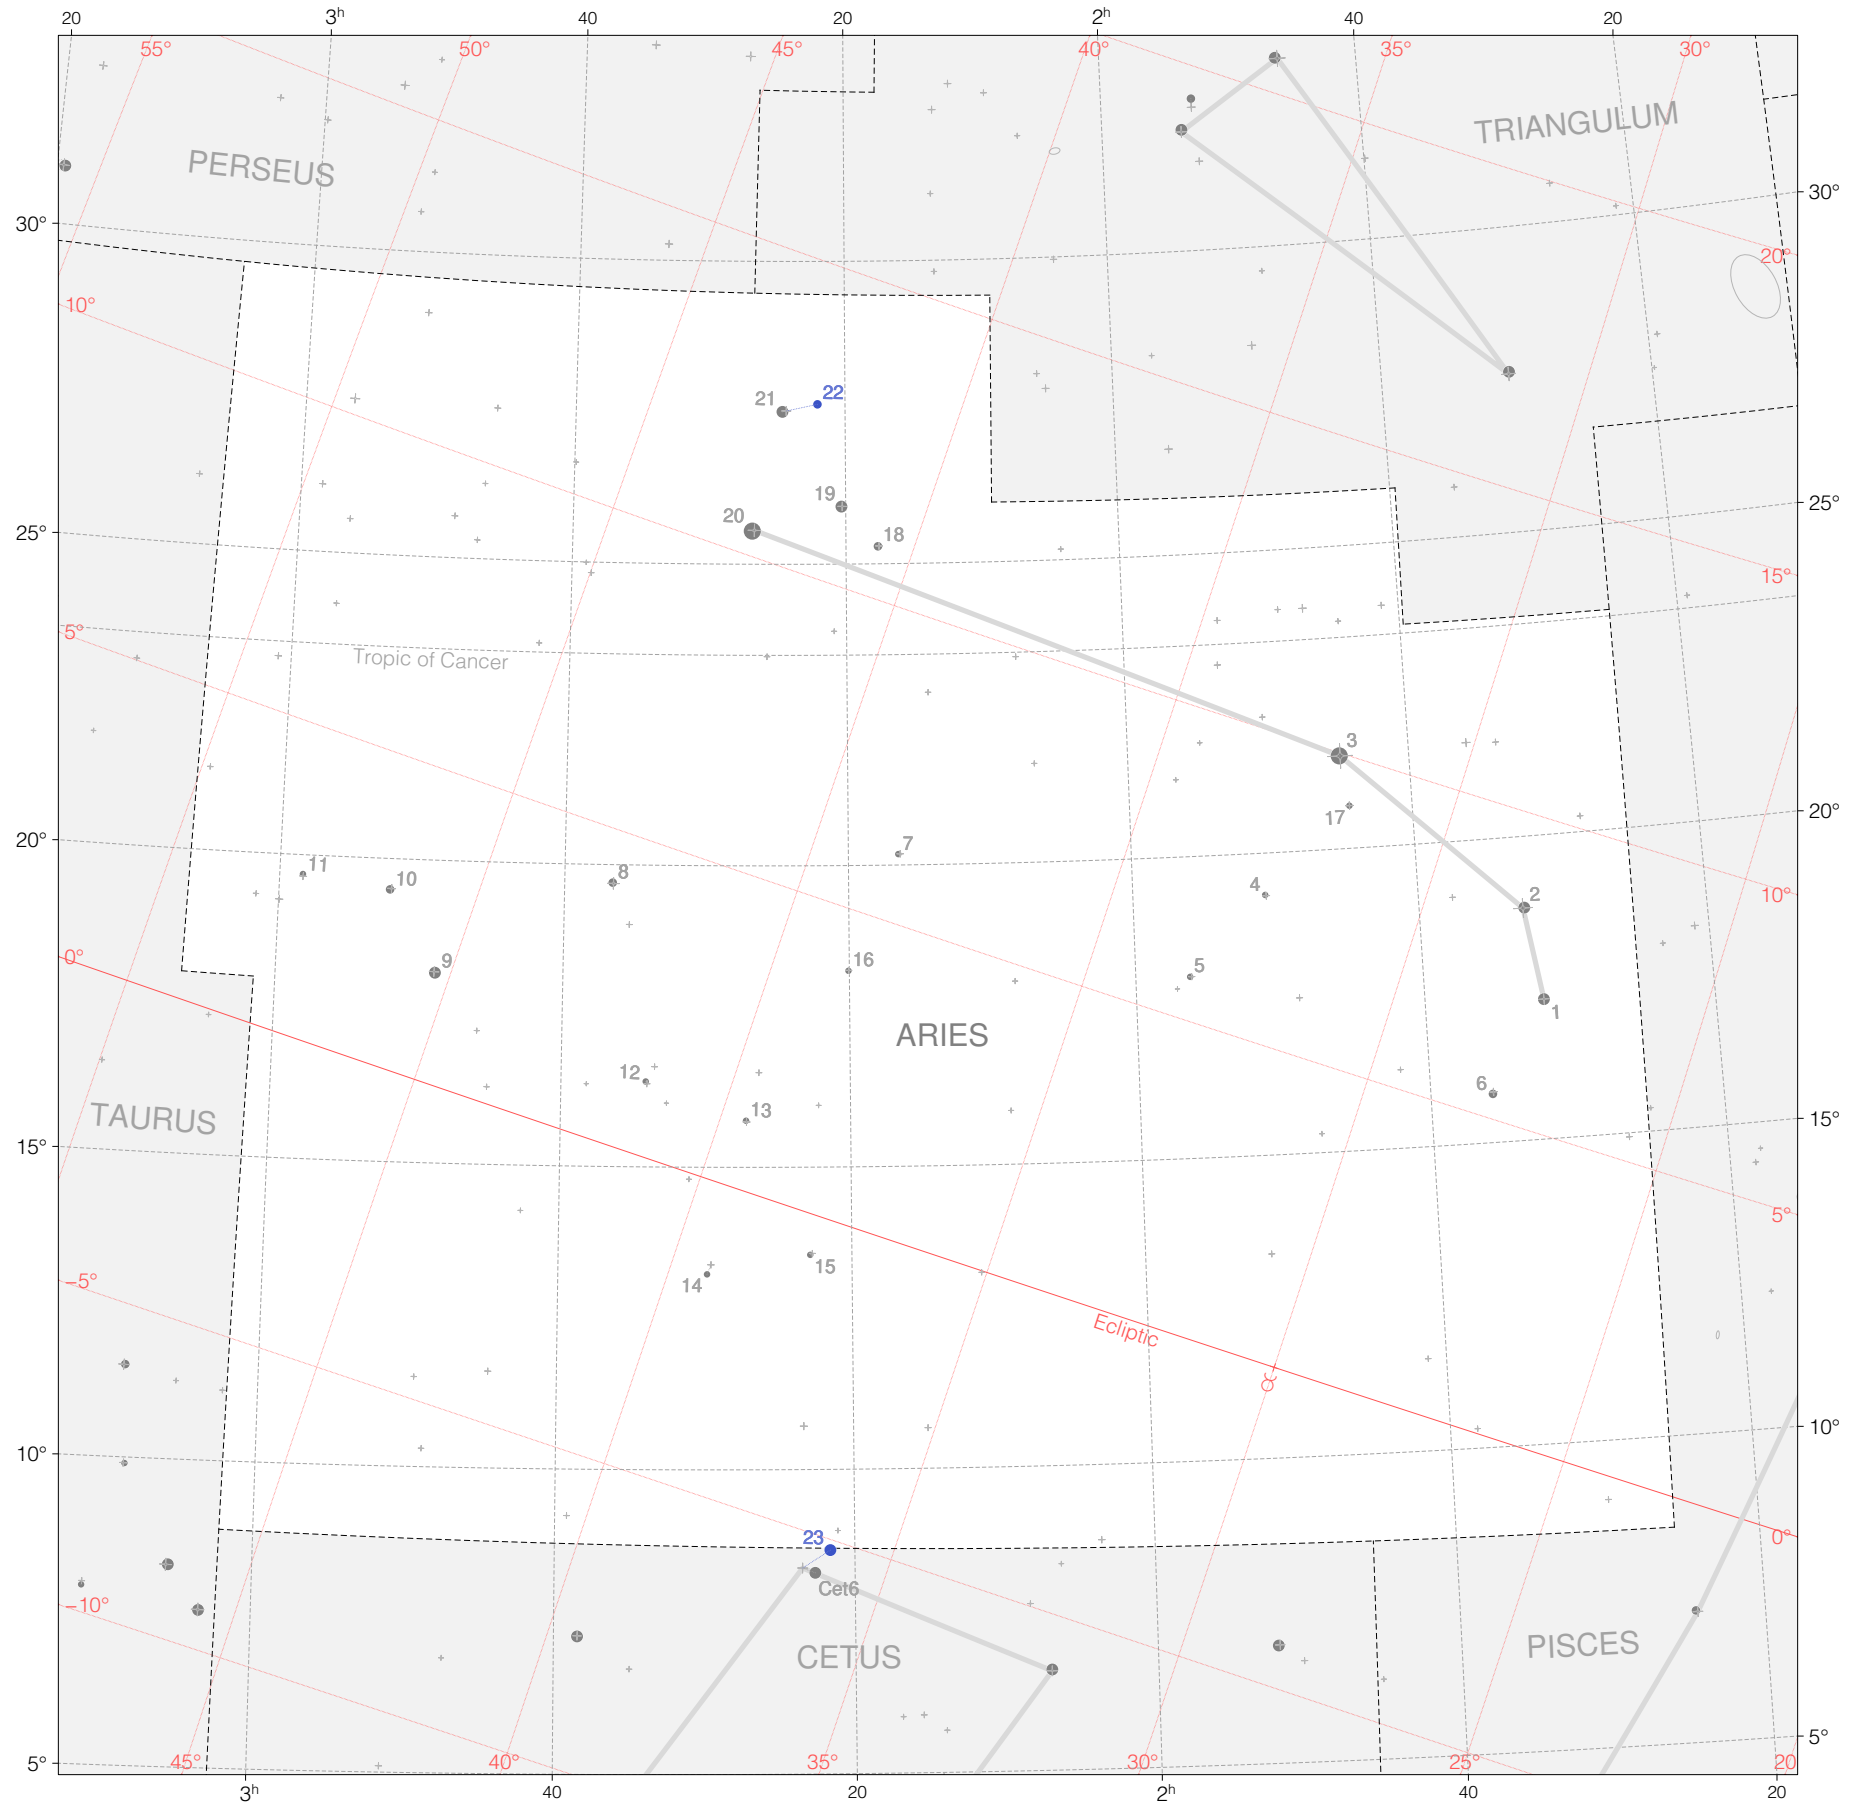

# Kepler Stars in Aries

Magnitudes: 1 2 3 4 5 6

Versions: k 2 3

Scale at center: 0° 2° 4°