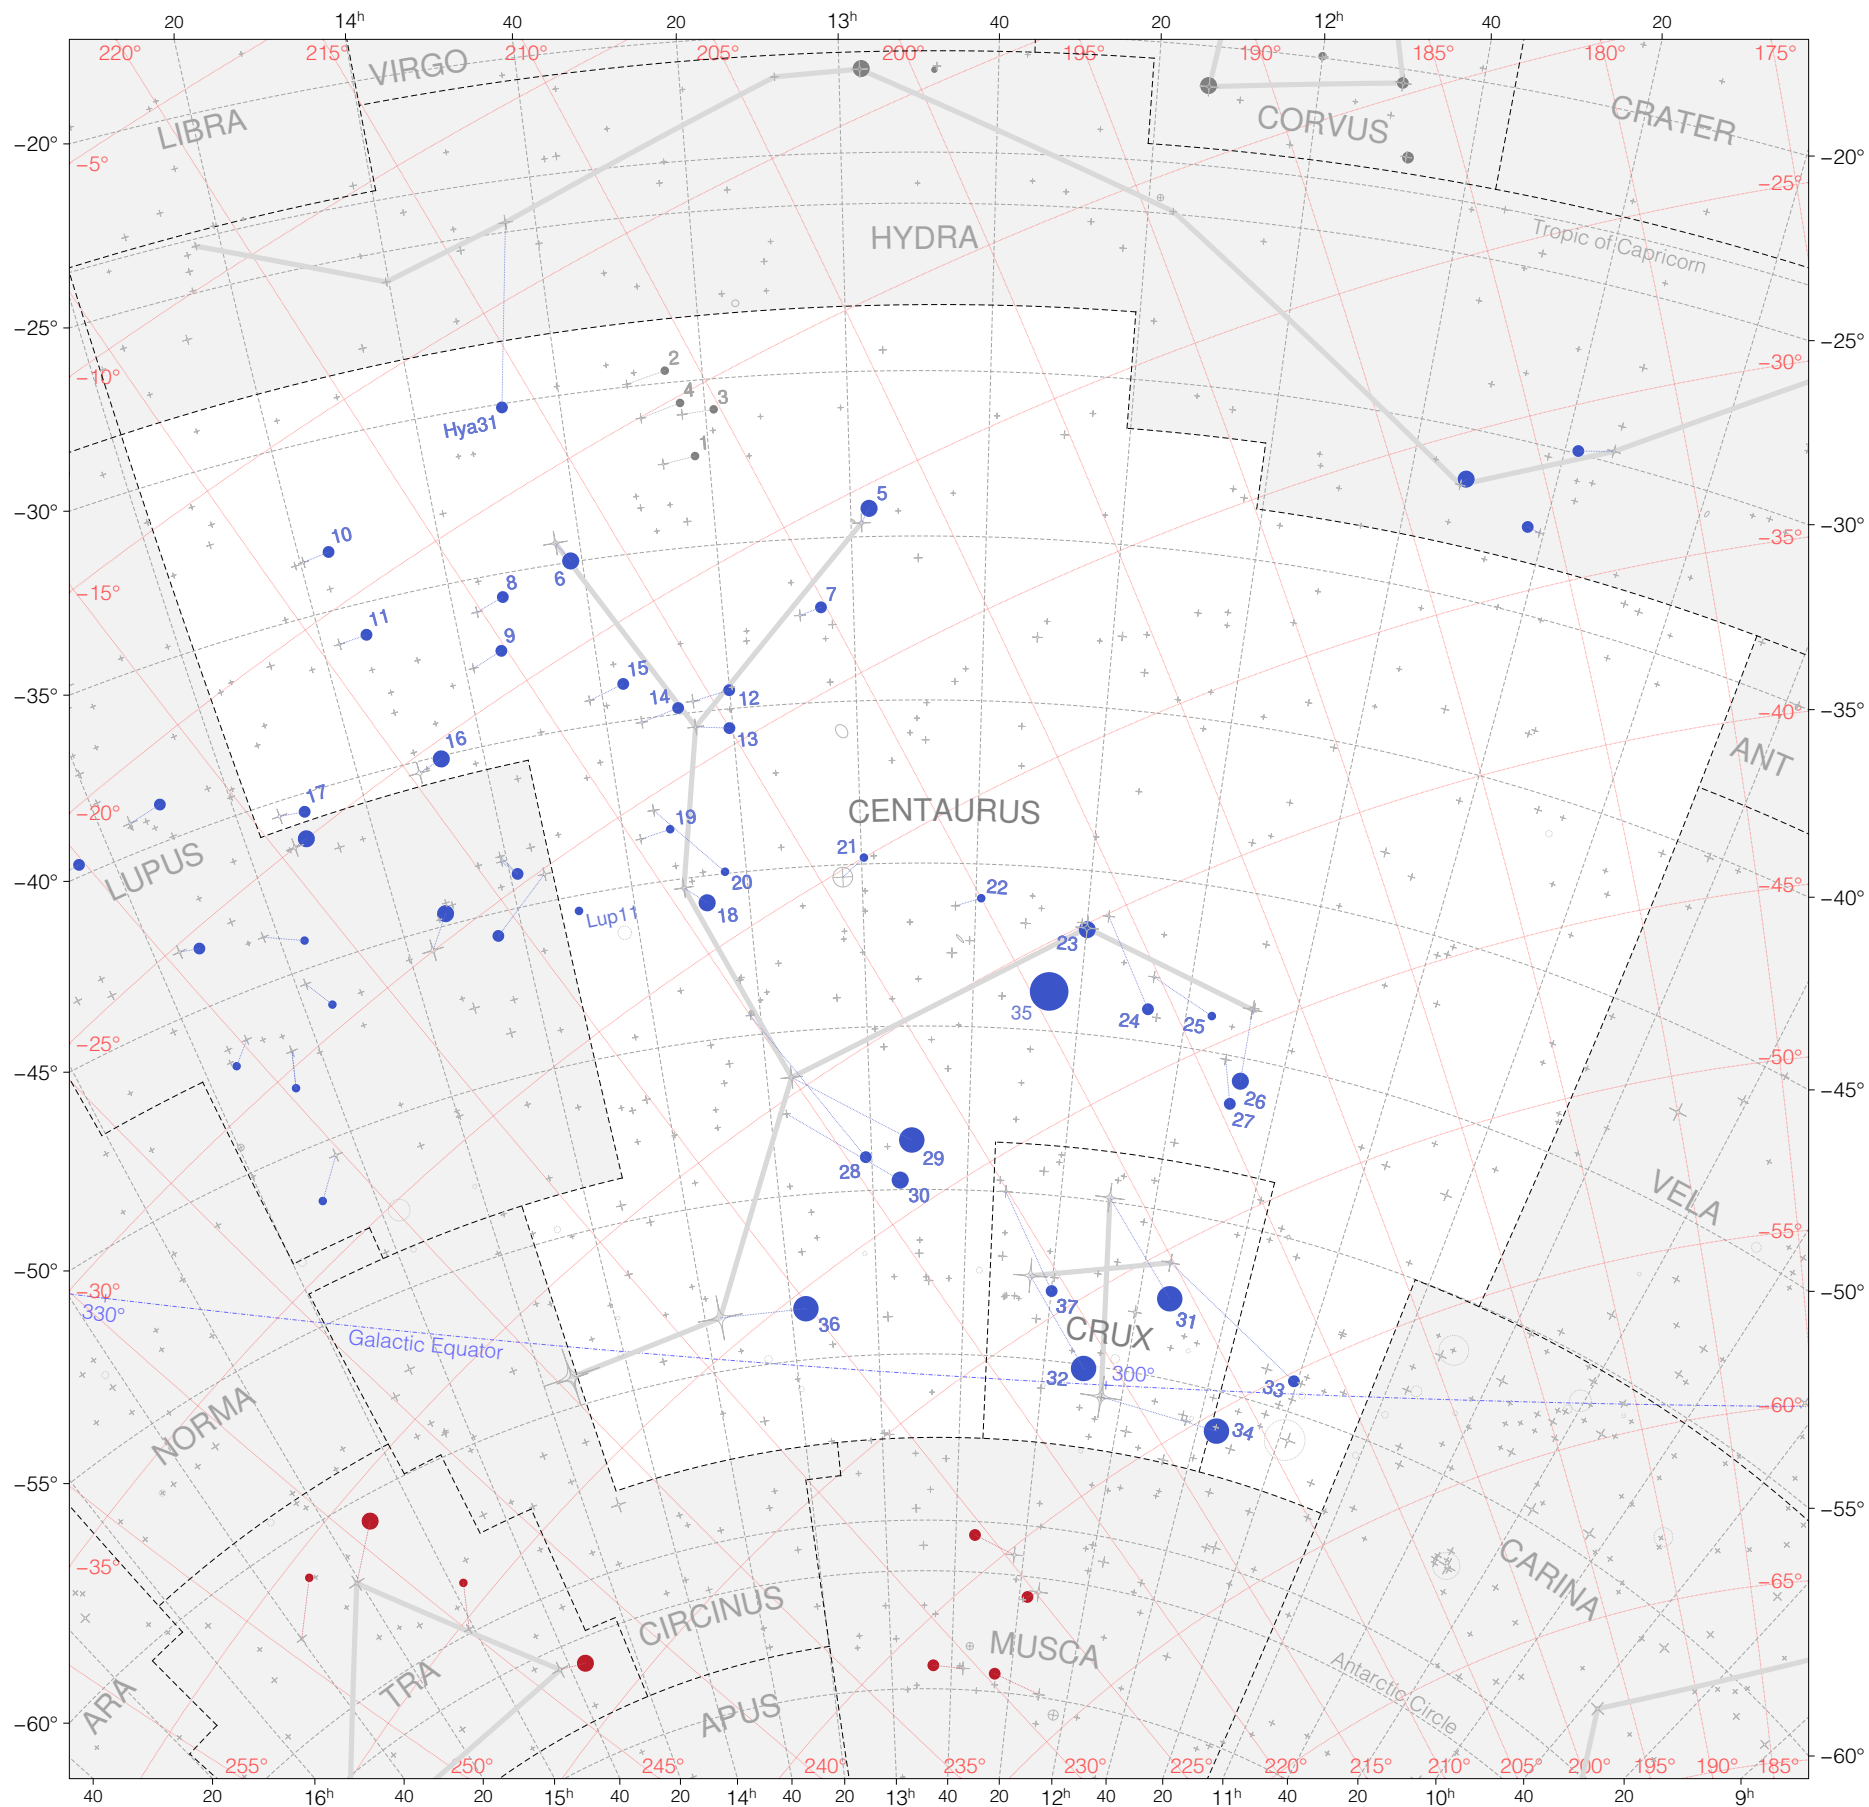

Kepler Stars in Centaurus

Magnitudes: 1 2 3 4 5 6

Versions: k 2 3

Scale at center: 0° 2° 4°