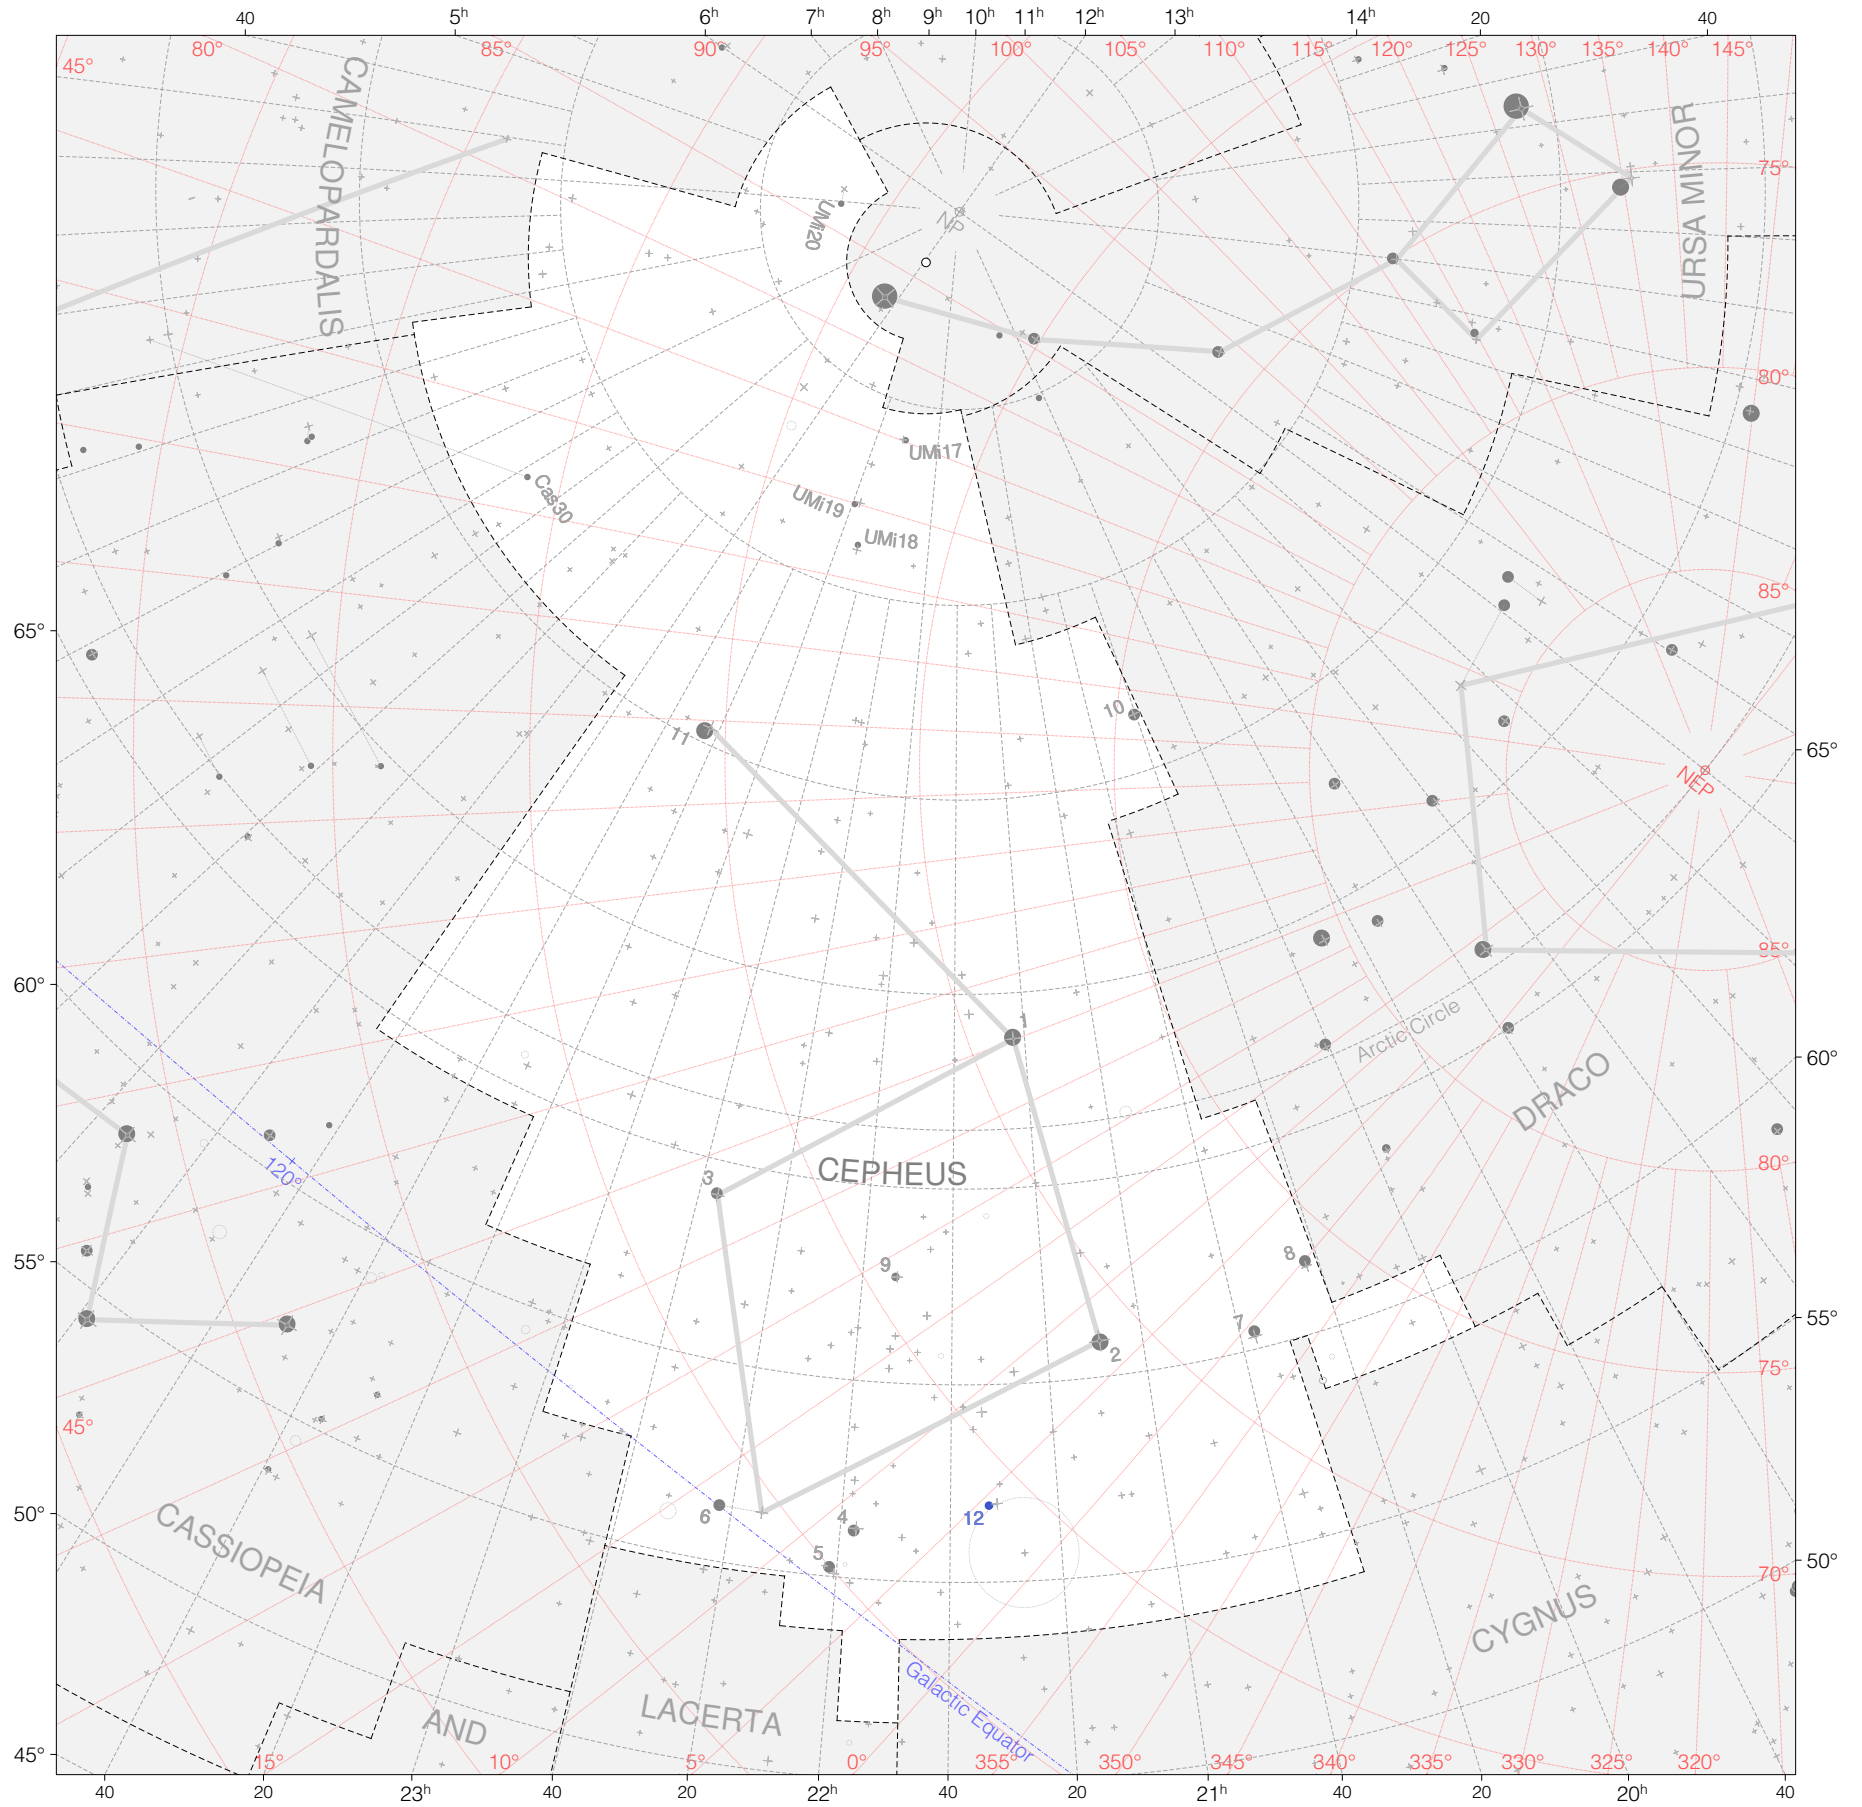

Kepler Stars in Cepheus

Magnitudes: 1 2 3 4 5 6

Versions: k 2 3

Scale at center: 0° 2° 4°