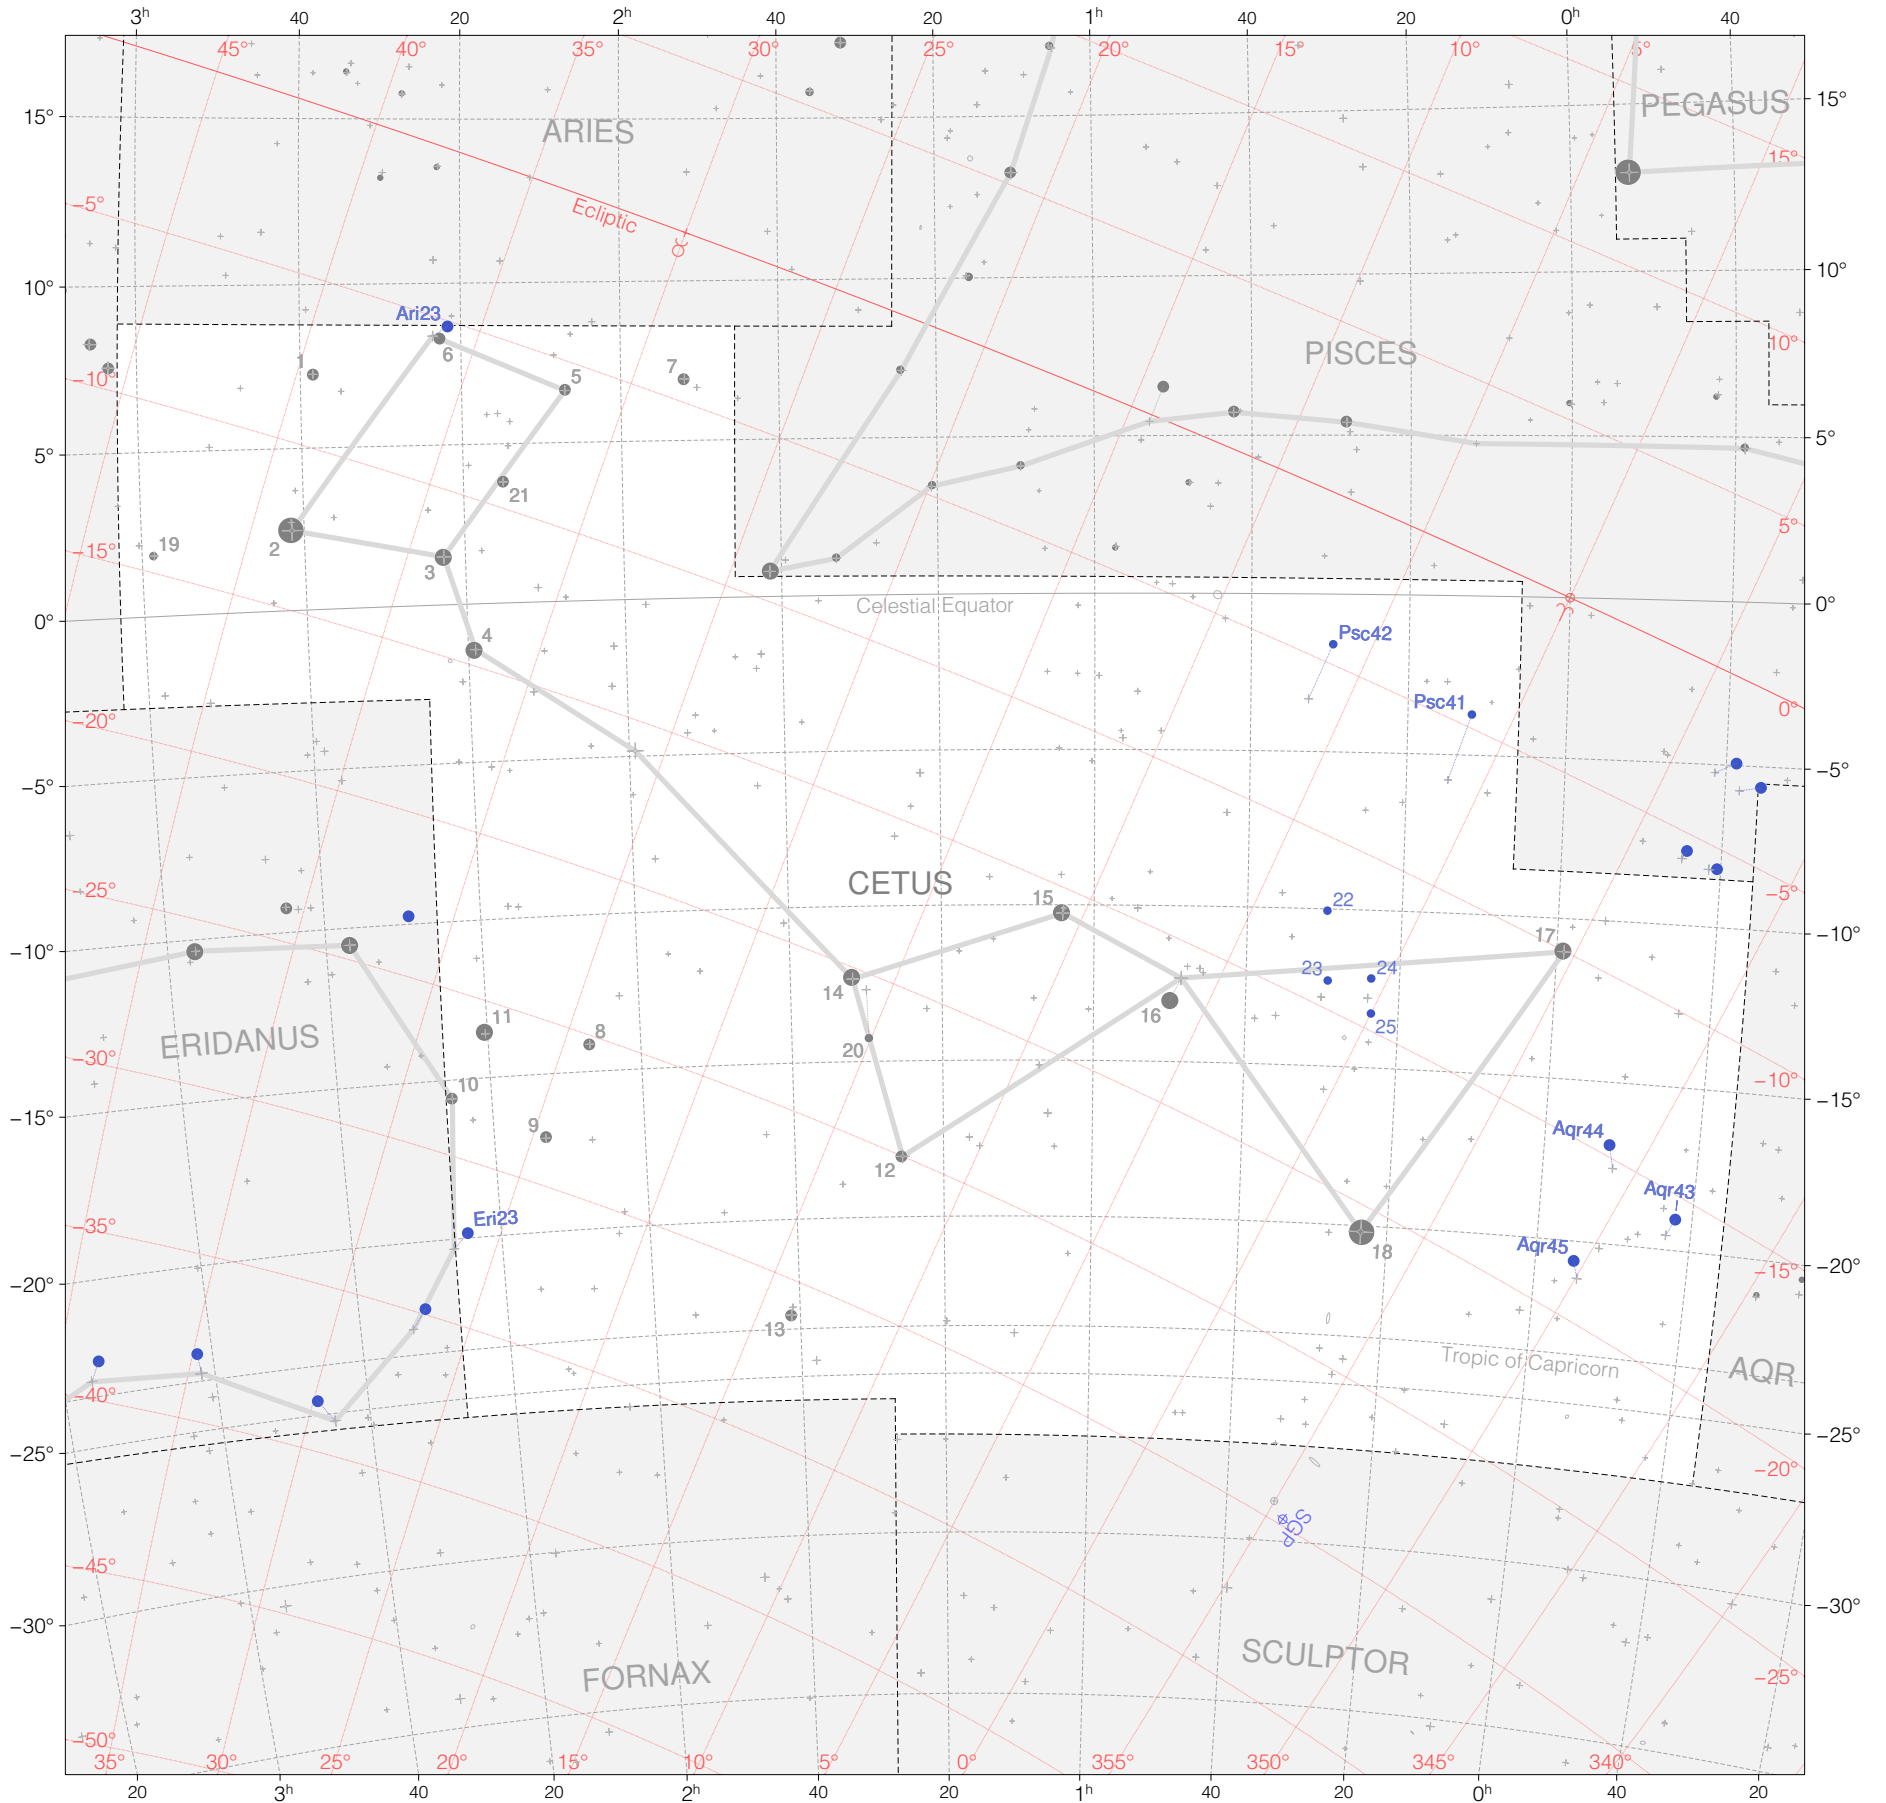

Kepler Stars in Cetus

Magnitudes: 1 2 3 4 5 6

Versions: k 2 3

Scale at center: 0° 2° 4°