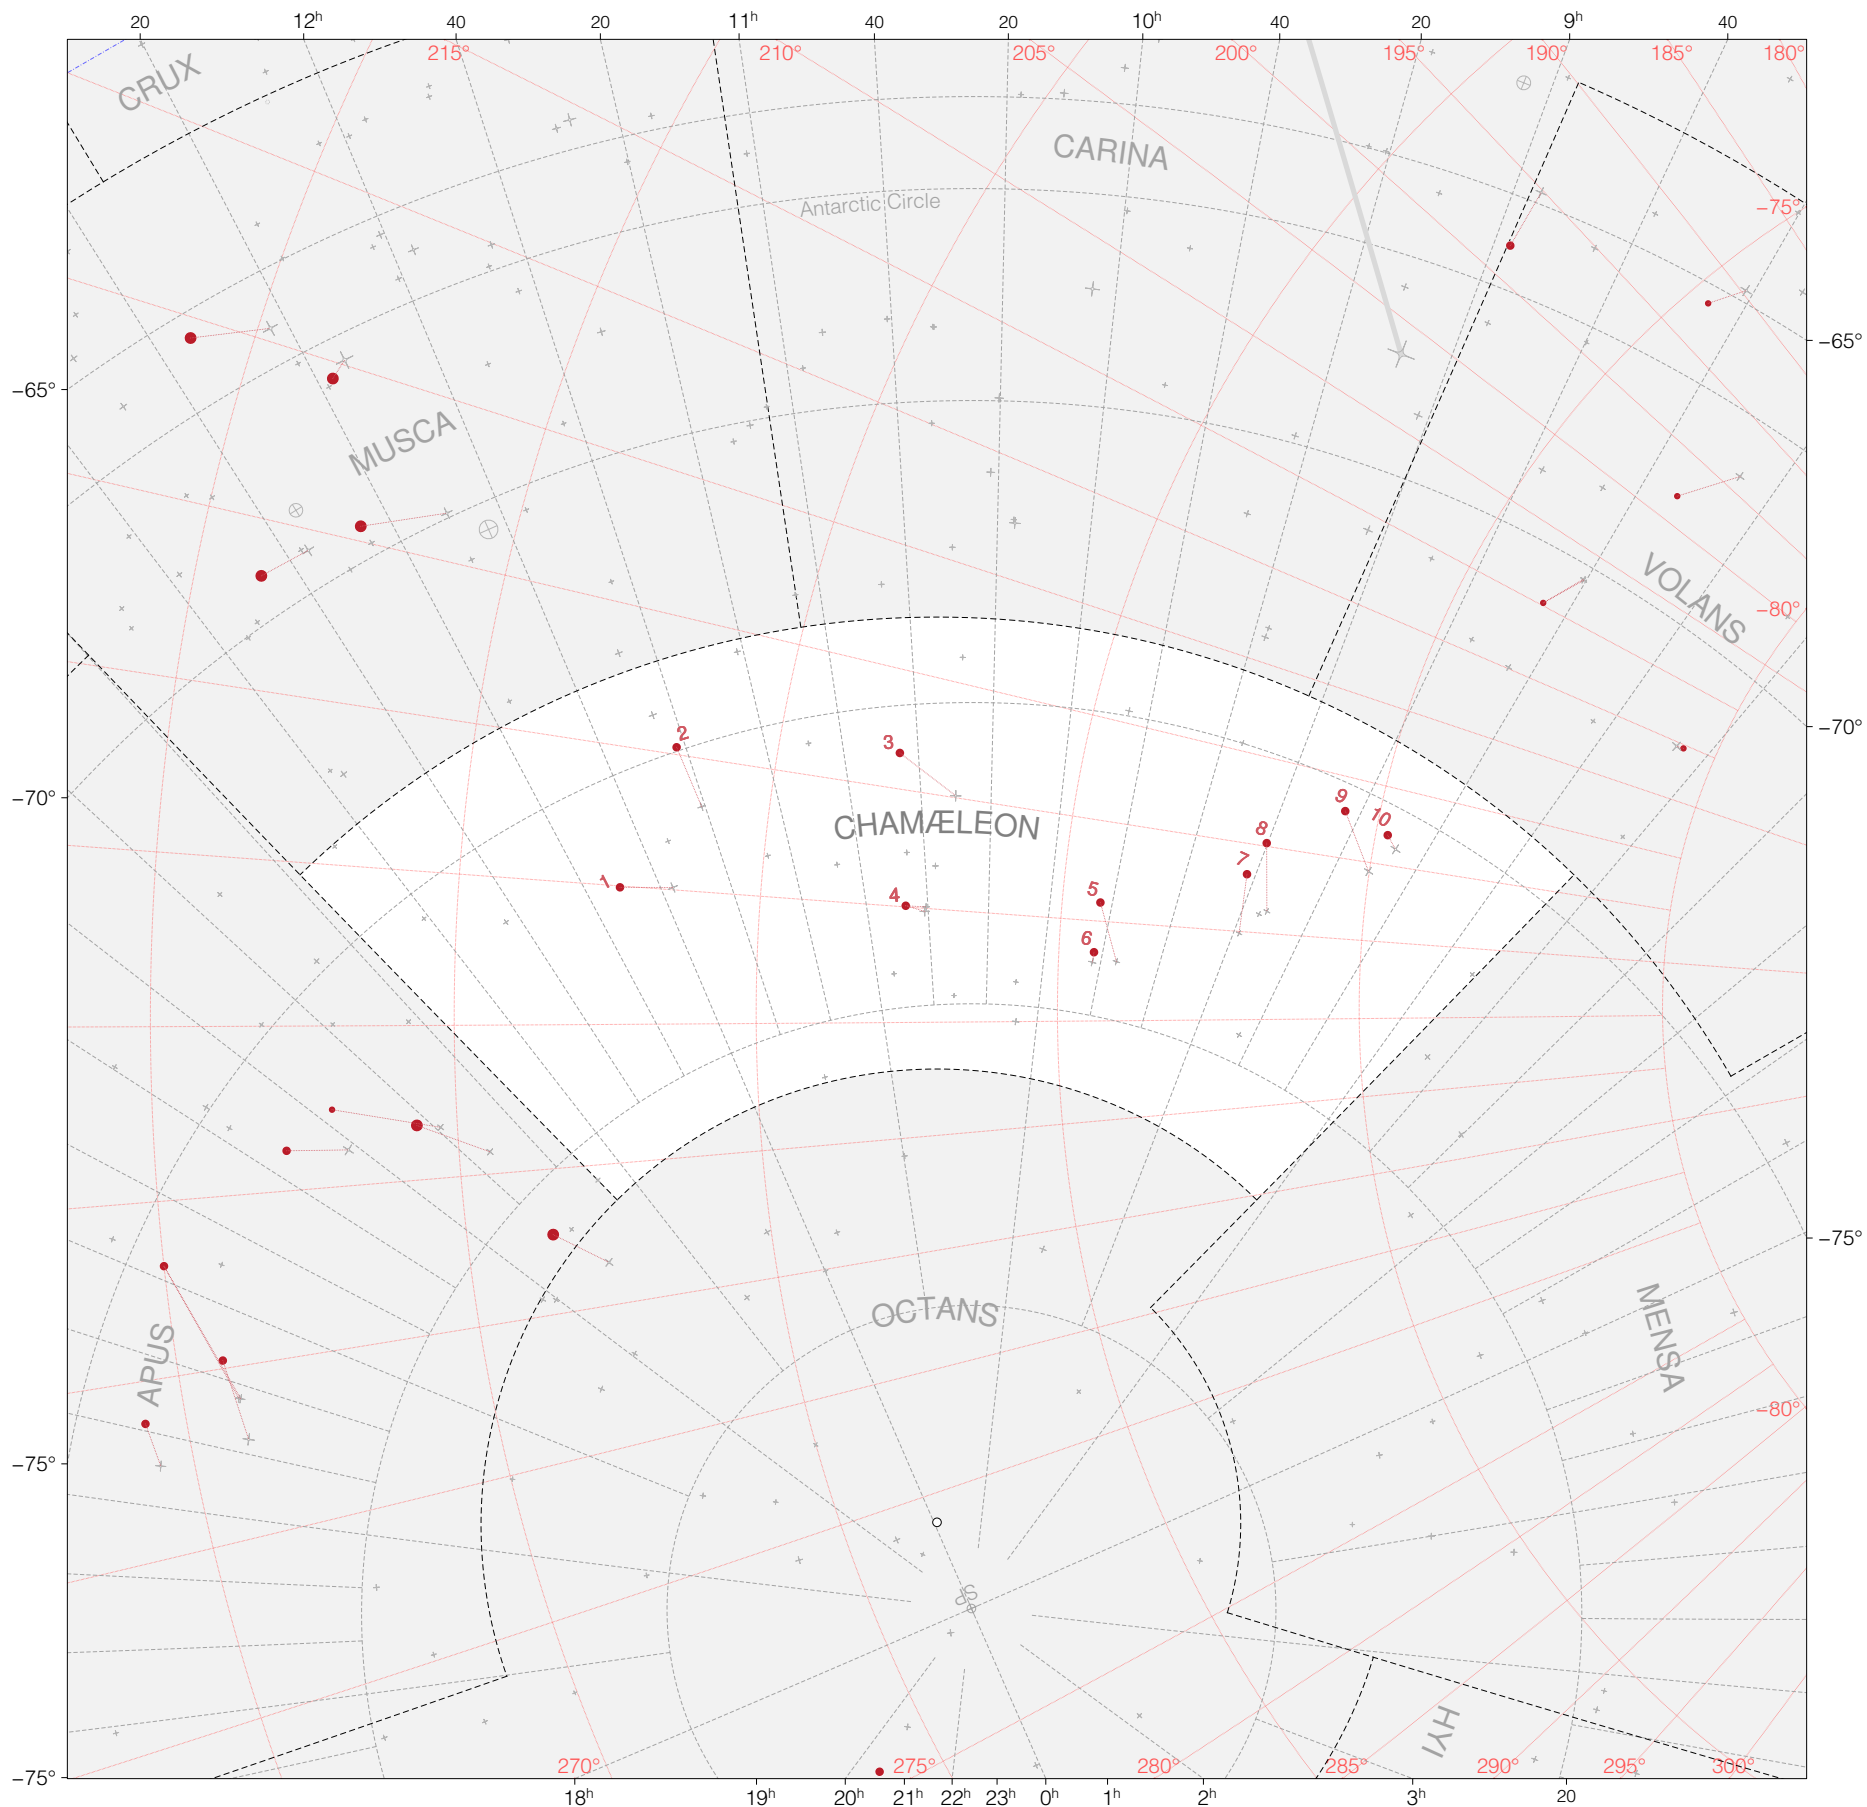

# Kepler Stars in Chamæleon

Magnitudes: 1 2 3 4 5 6

Versions: k 2 3

Scale at center: 0° 2° 4°