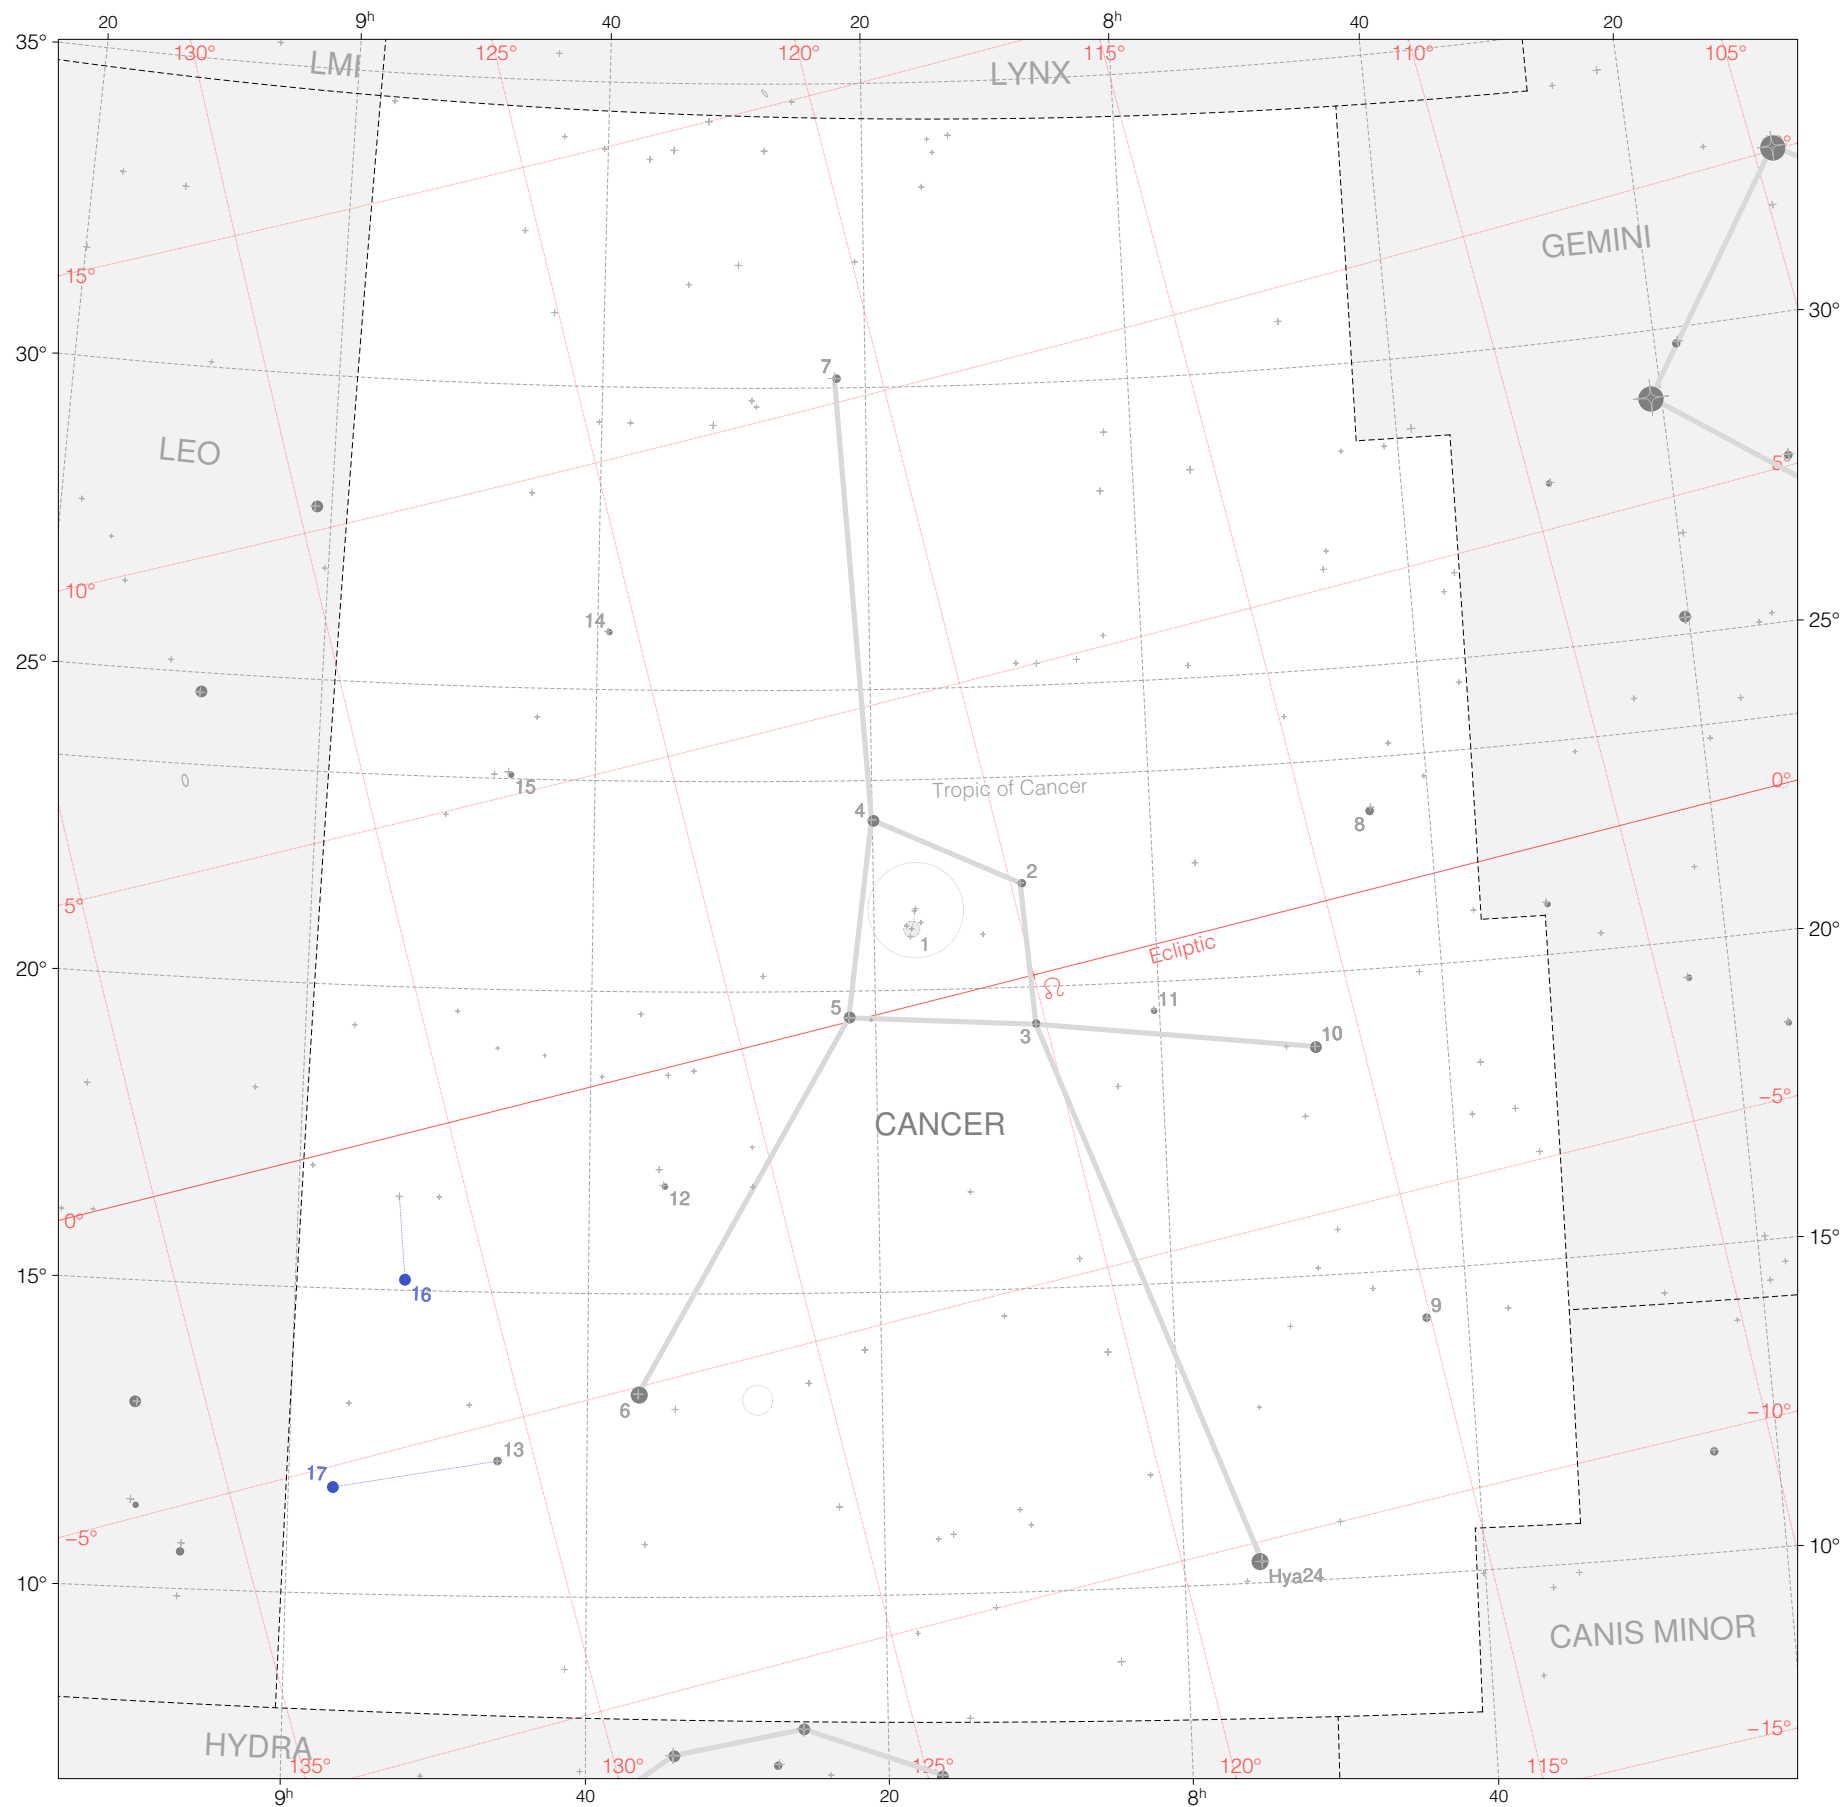

Kepler Stars in Cancer

Magnitudes: 1 2 3 4 5 6

Versions: k 2 3

Scale at center: 0° 2° 4°