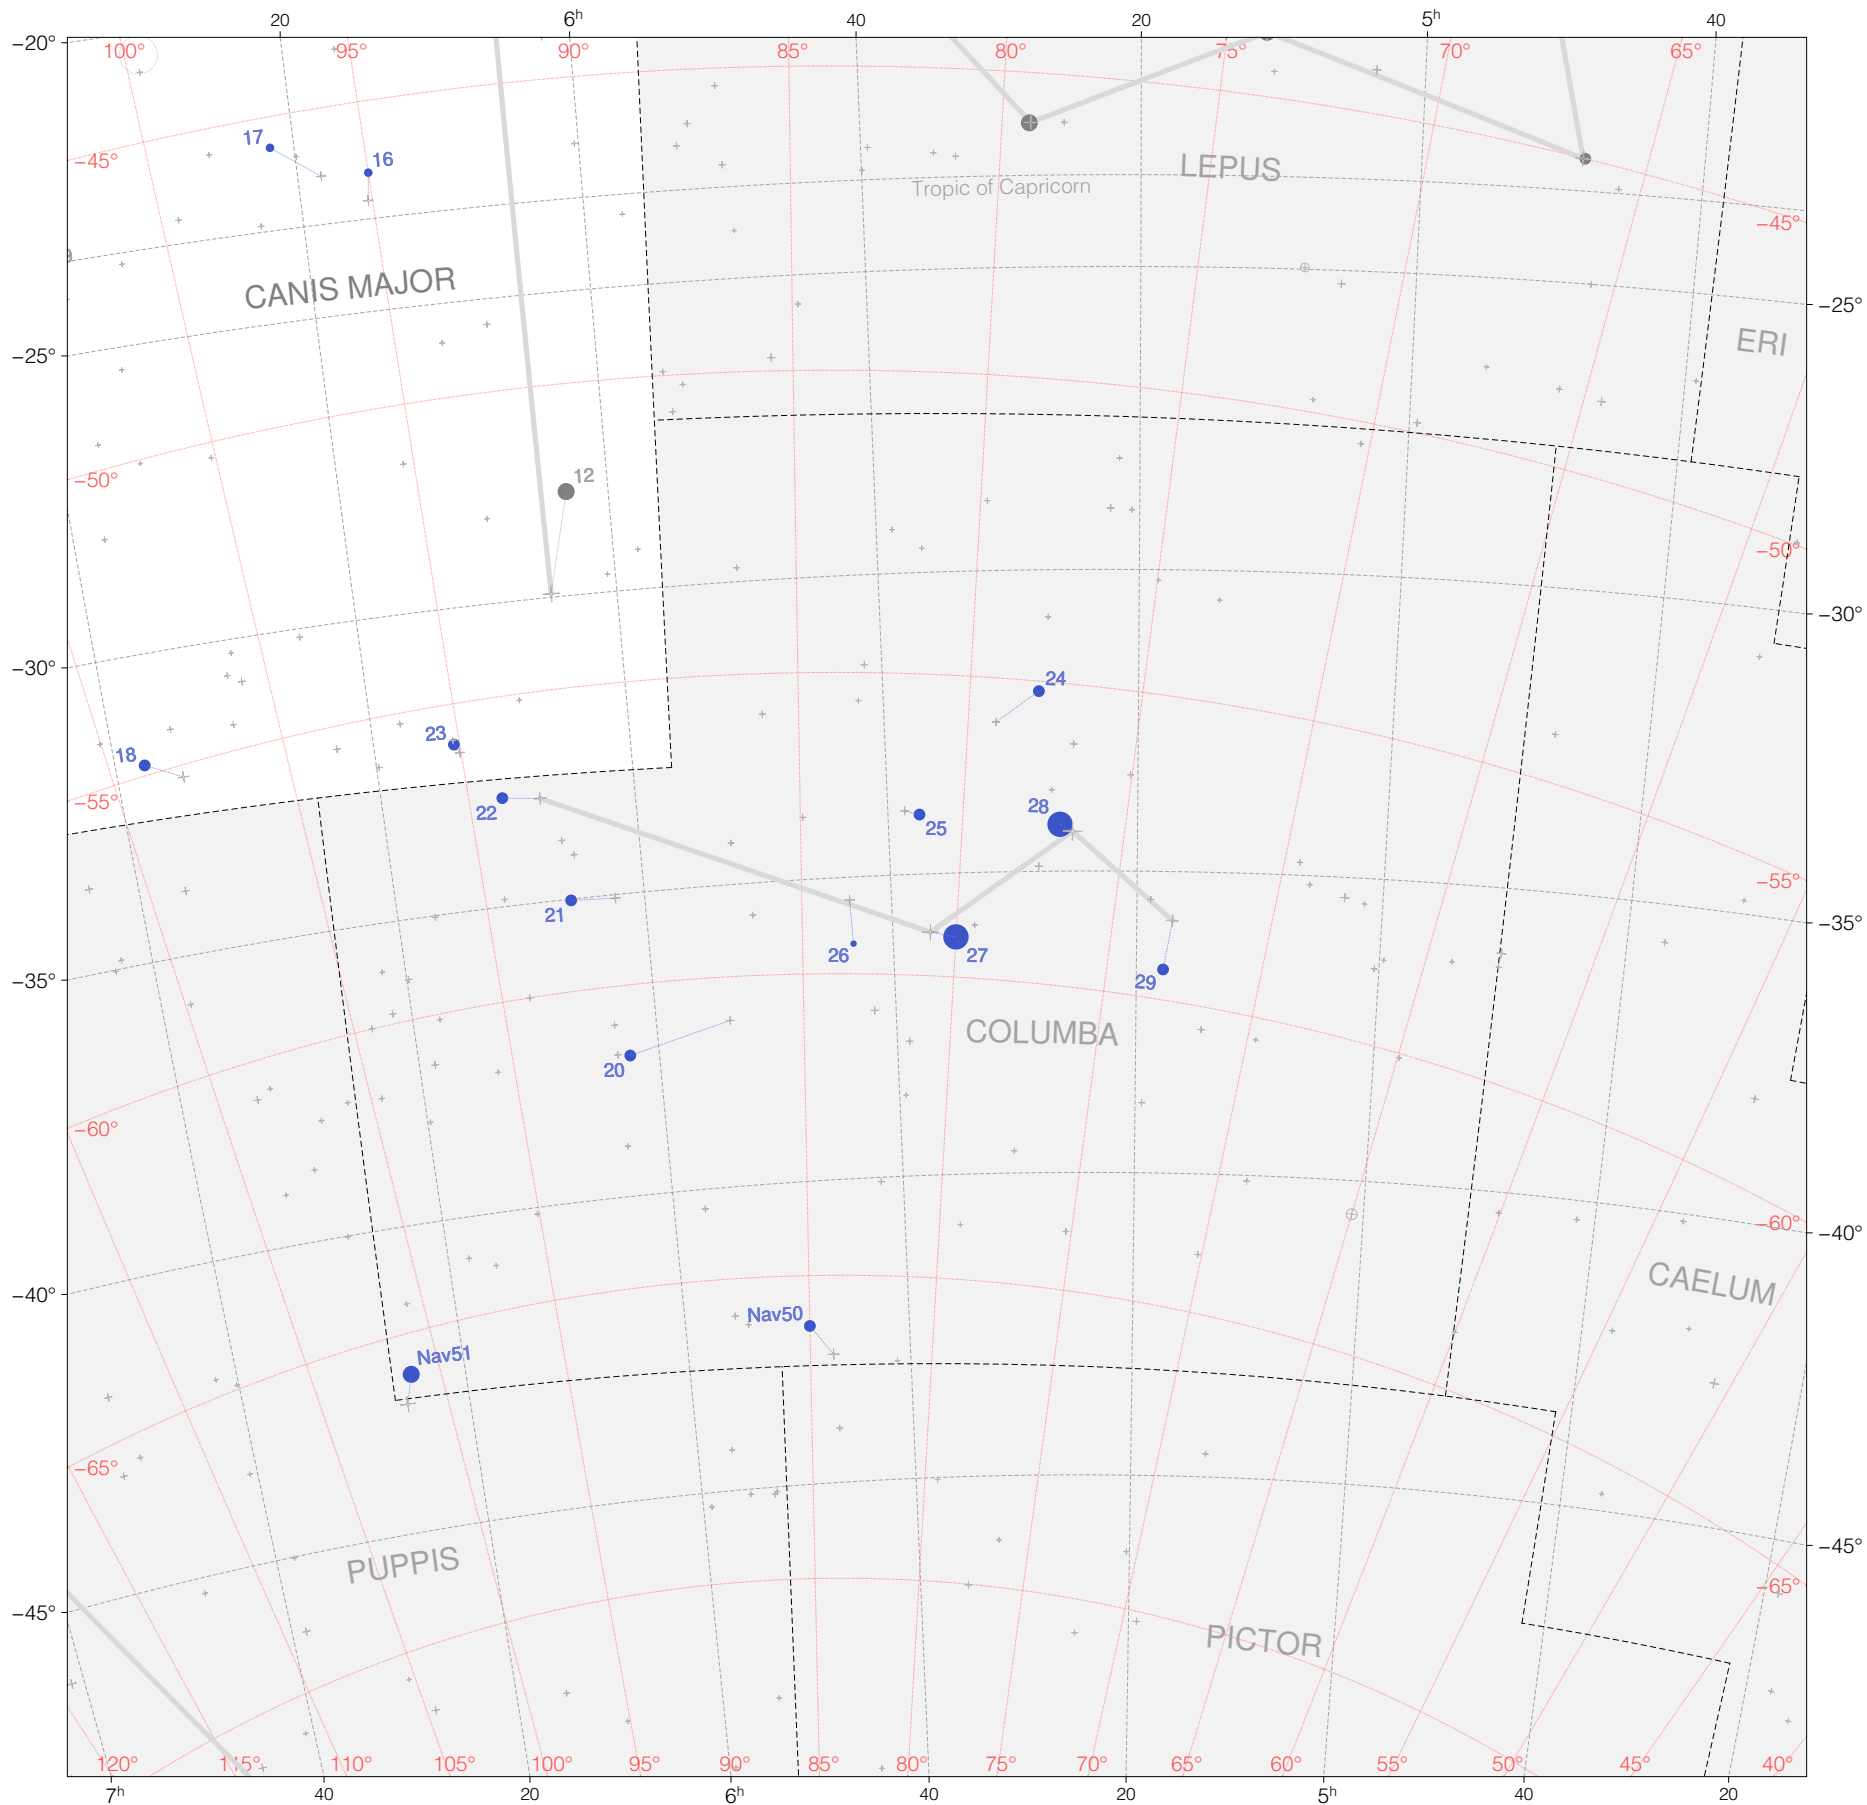

Kepler Stars in Canis Major (overflow)

Magnitudes: 1 2 3 4 5 6

Versions: k 2 3

Scale at center: 0° 2° 4°