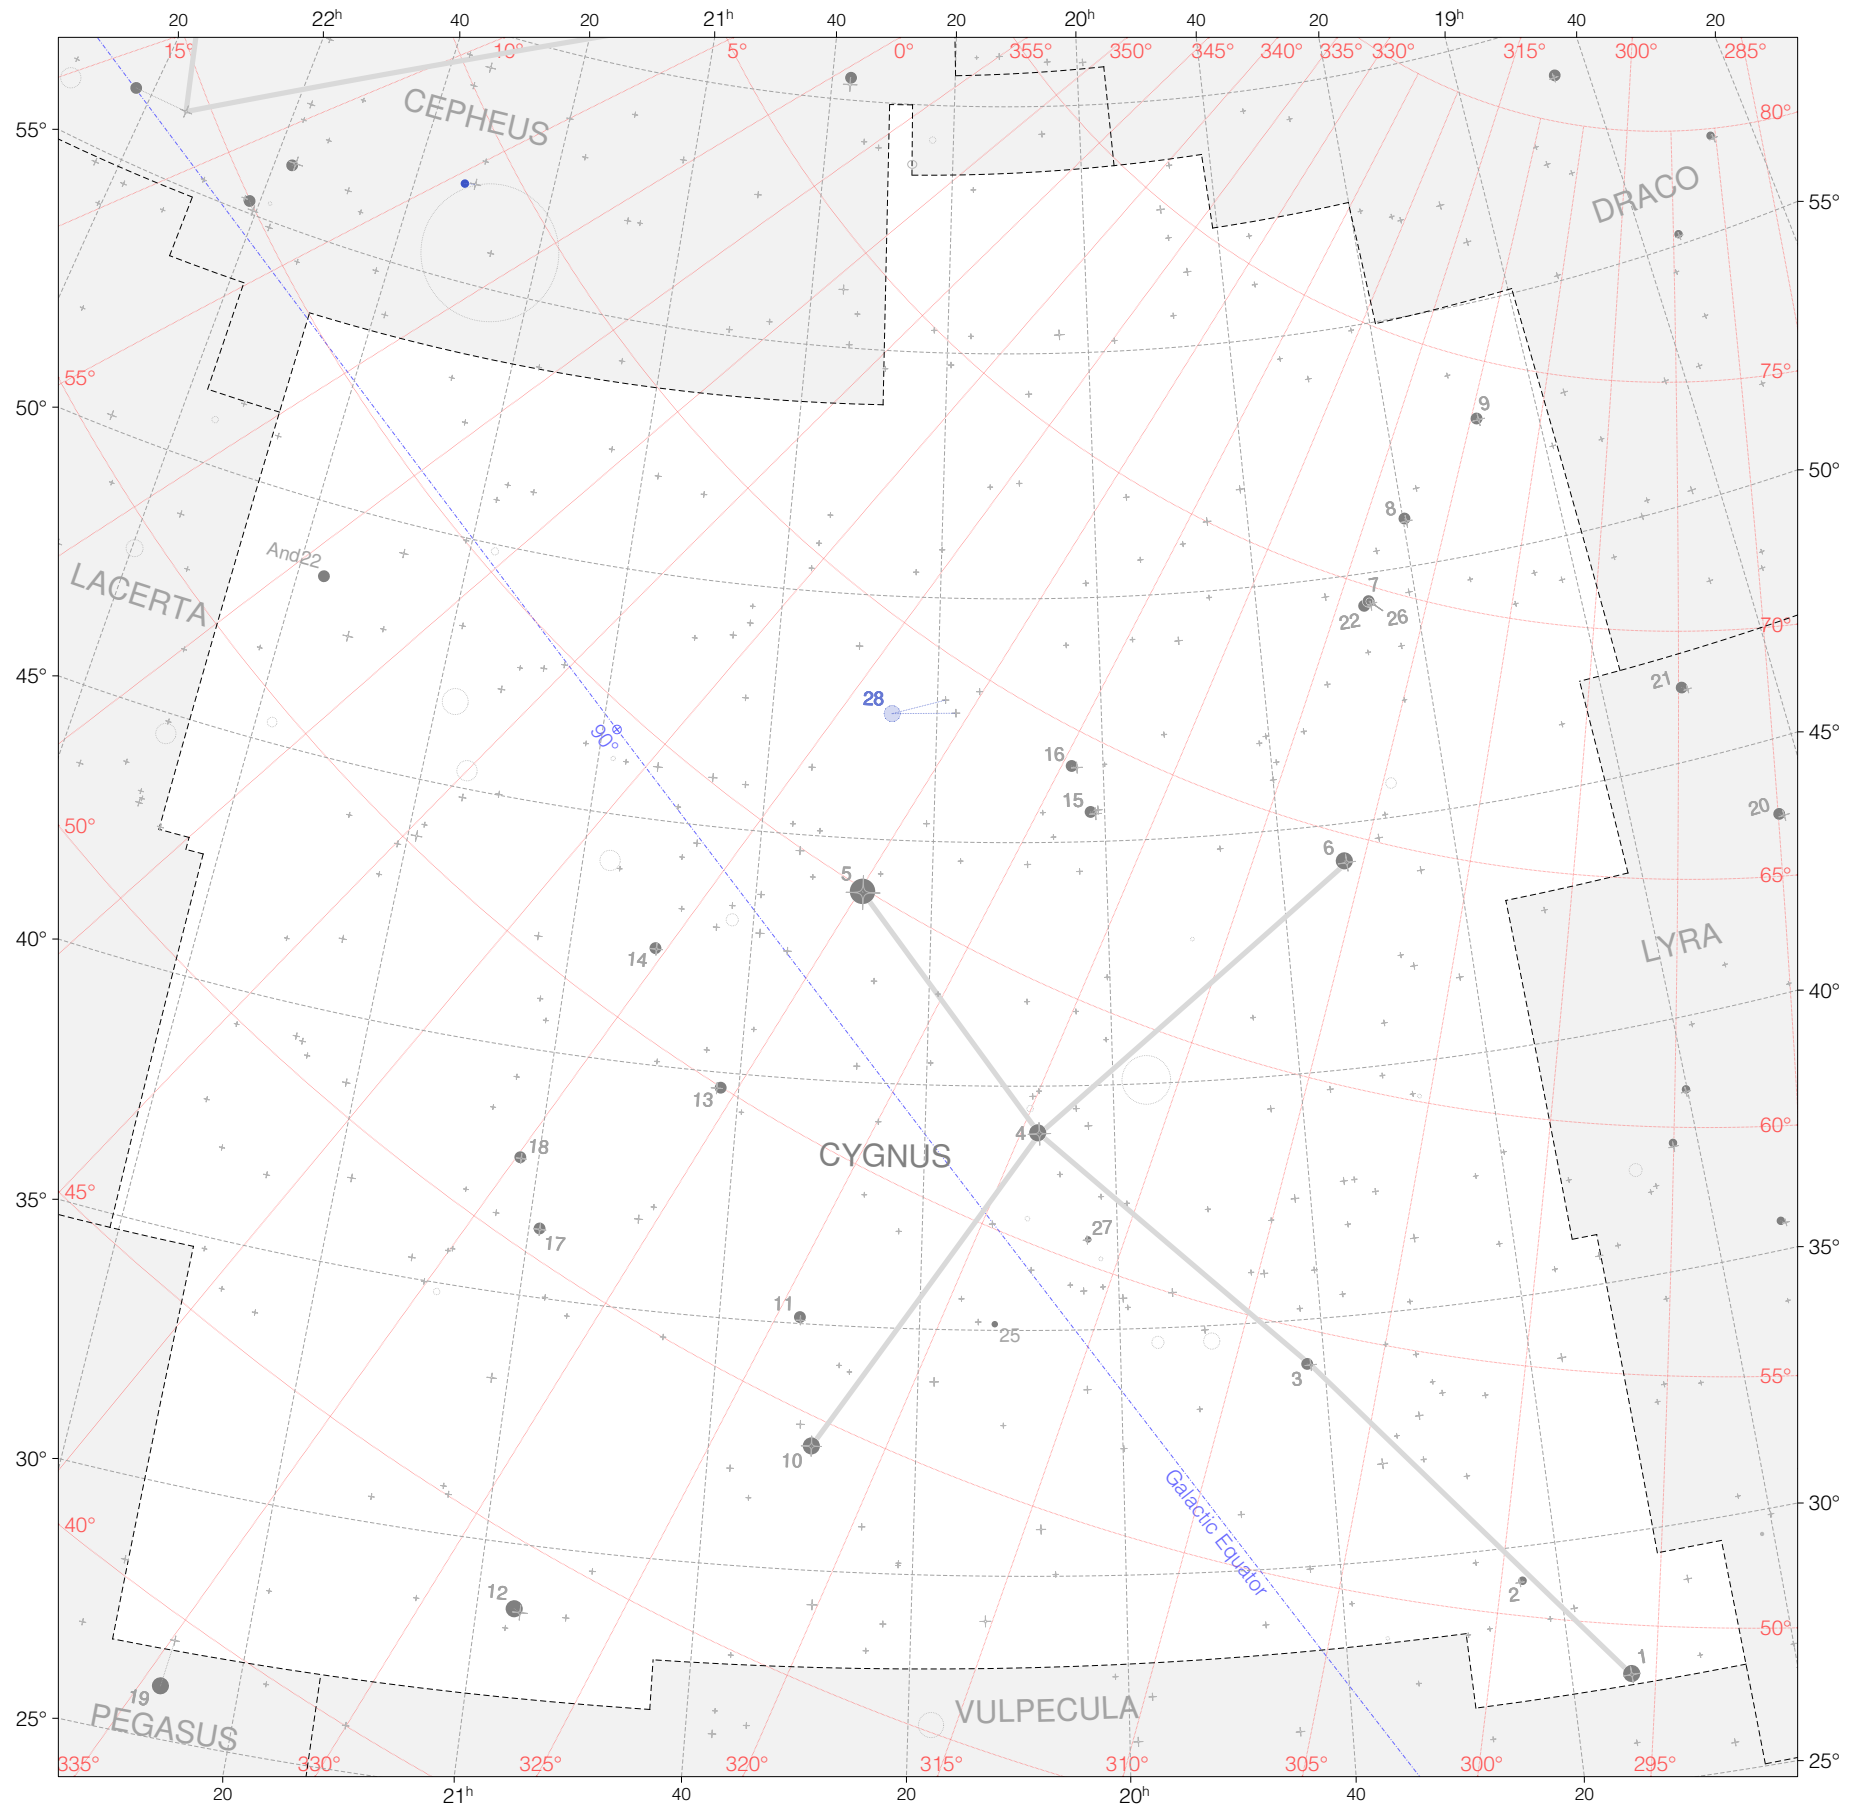

Kepler Stars in Cygnus

Magnitudes: 1 2 3 4 5 6

Versions: k 2 3

Scale at center: 0° 2° 4°