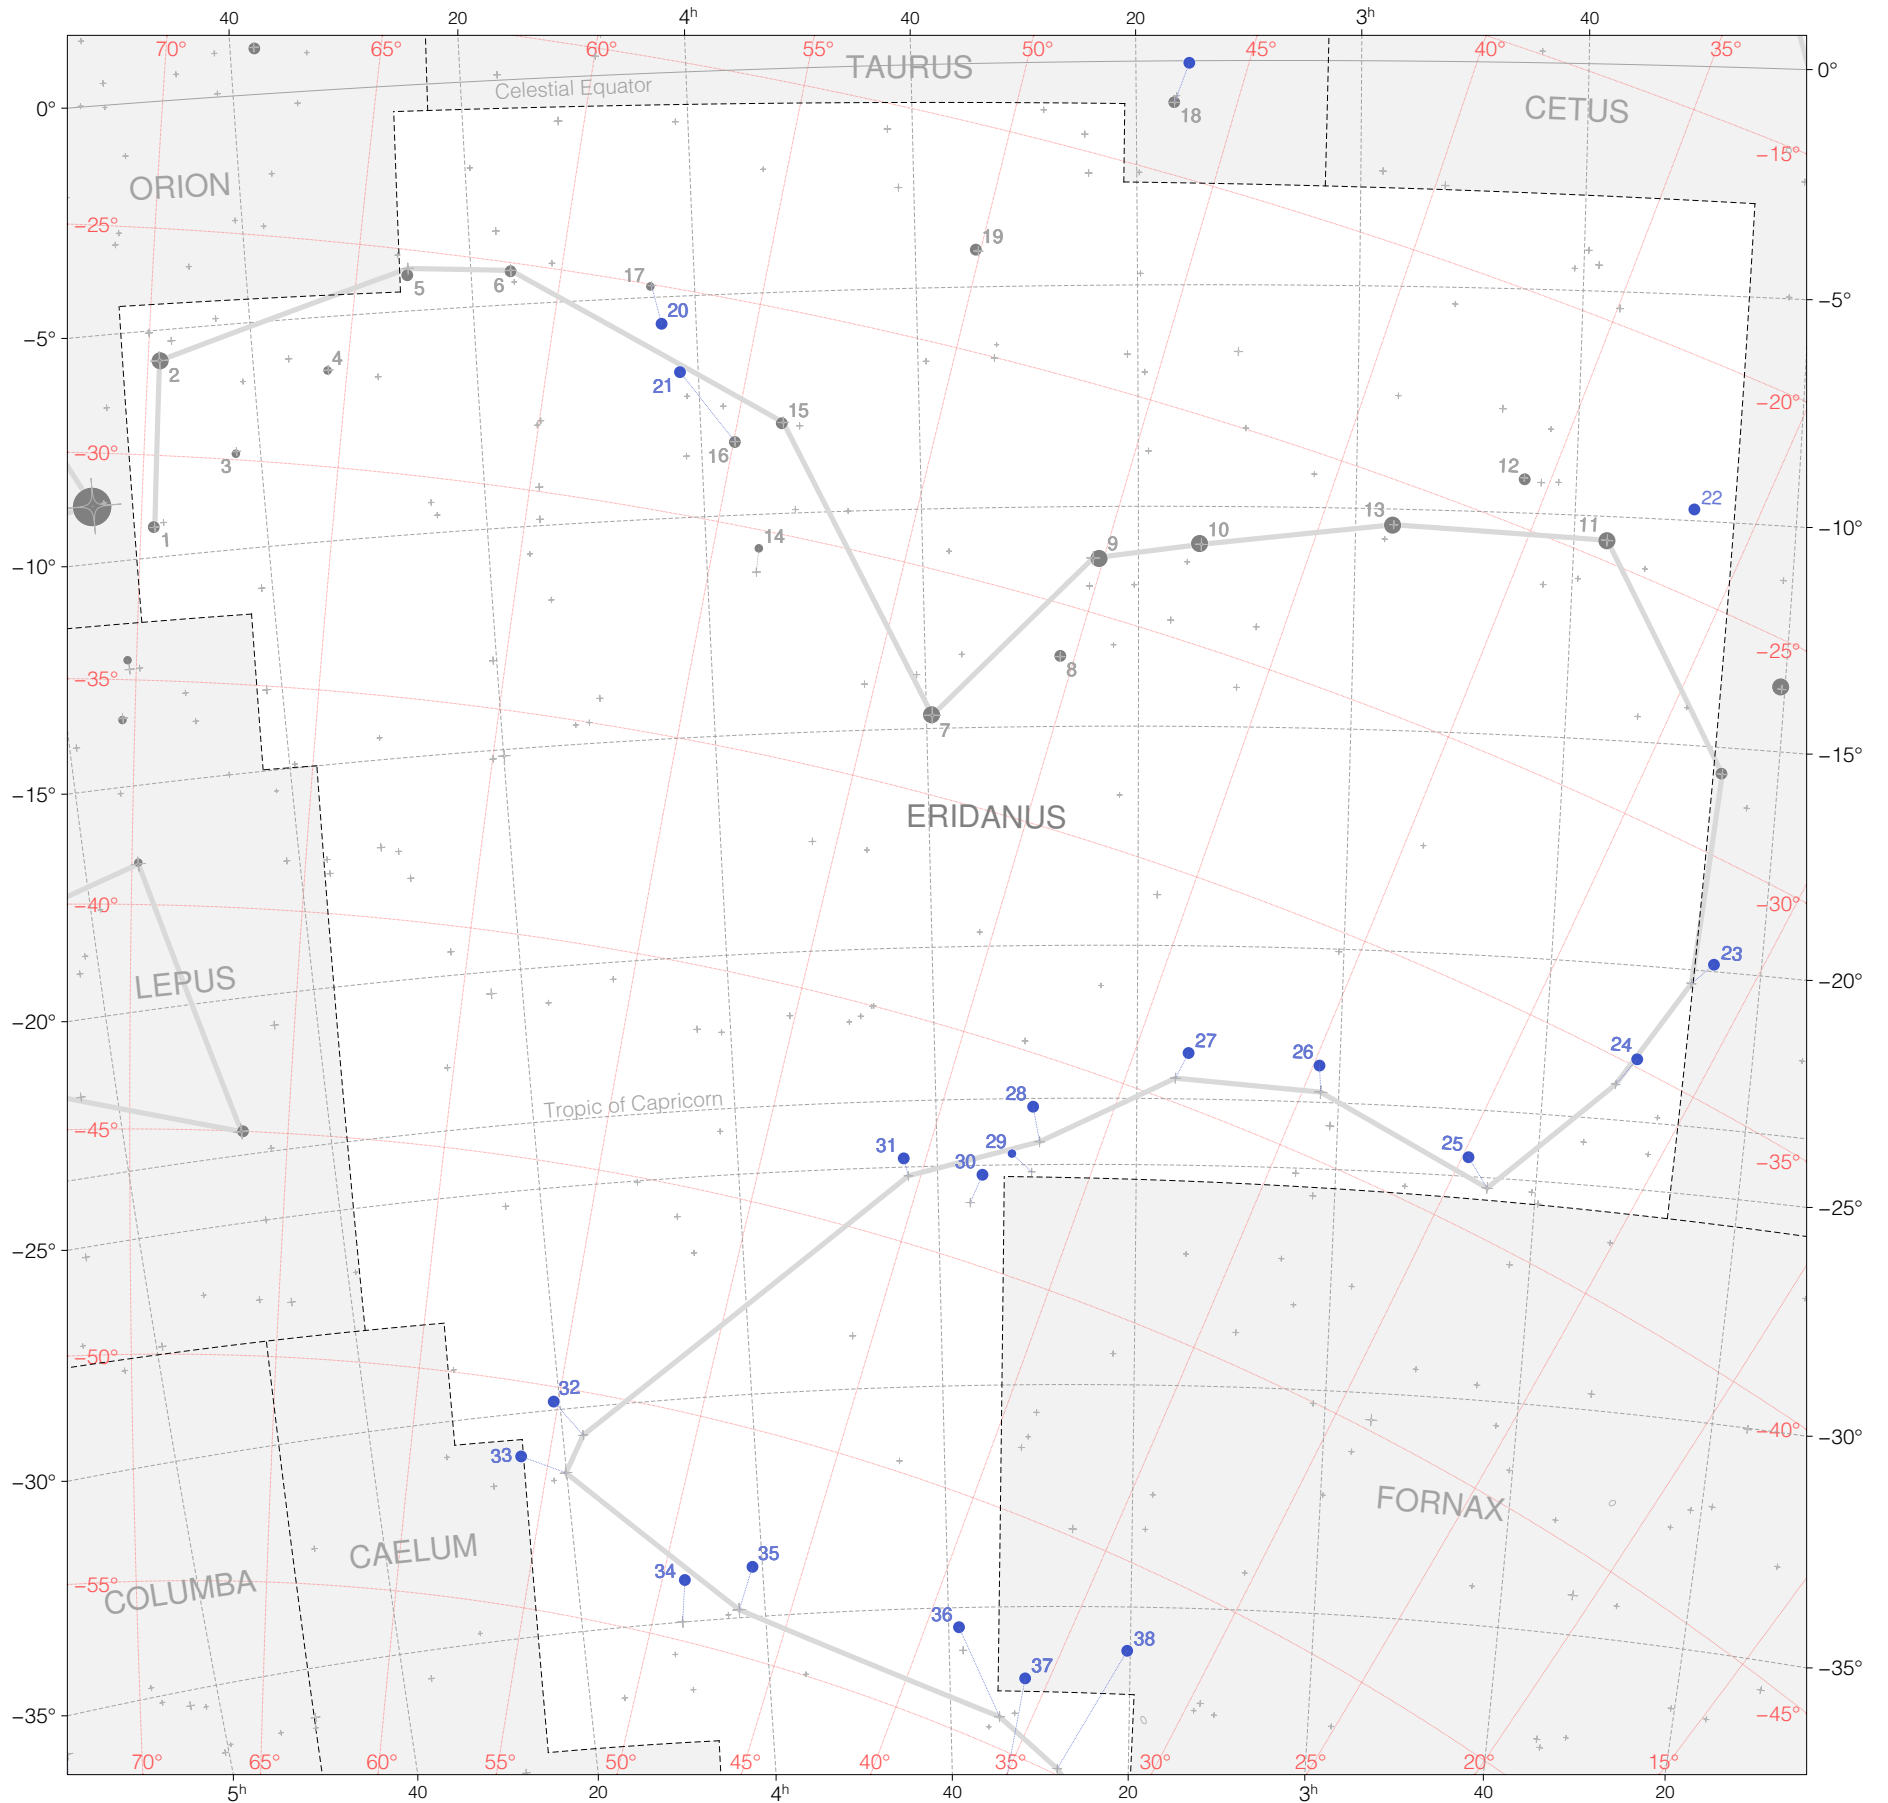

# Kepler Stars in Eridanus (north)

Magnitudes: 1 2 3 4 5 6

Versions: k 2 3

Scale at center: 0° 2° 4°