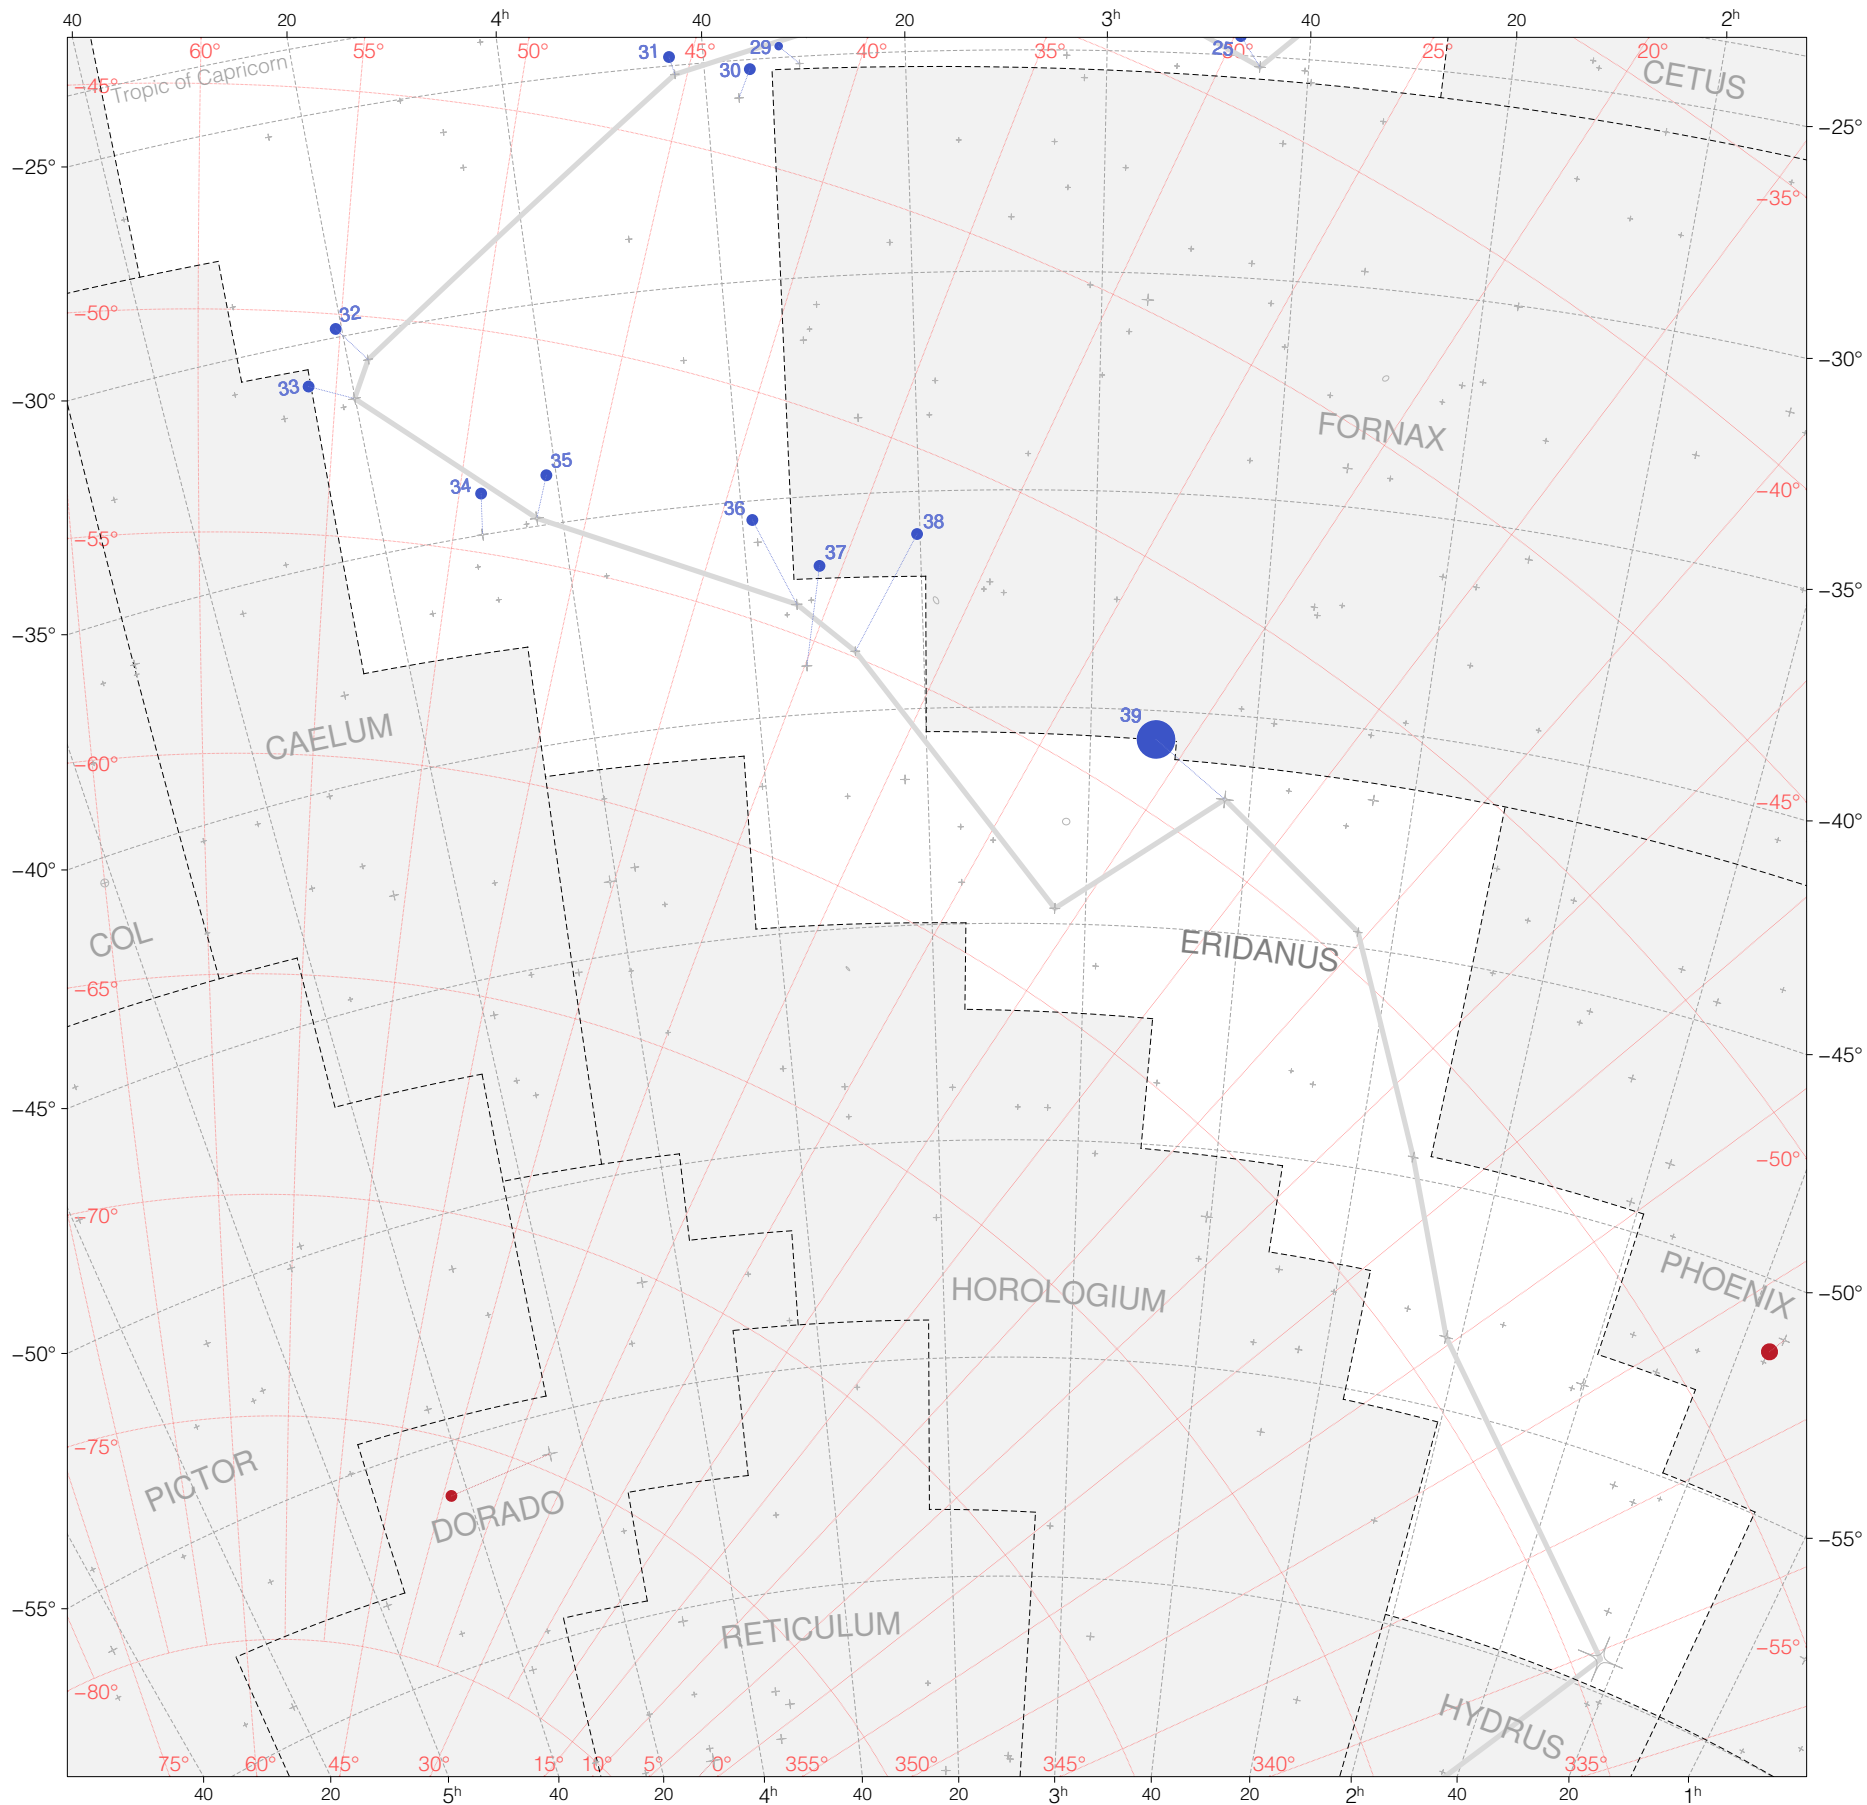

Kepler Stars in Eridanus (south)

Magnitudes: 1 2 3 4 5 6

Versions: k 2 3

Scale at center: 0° 2° 4°