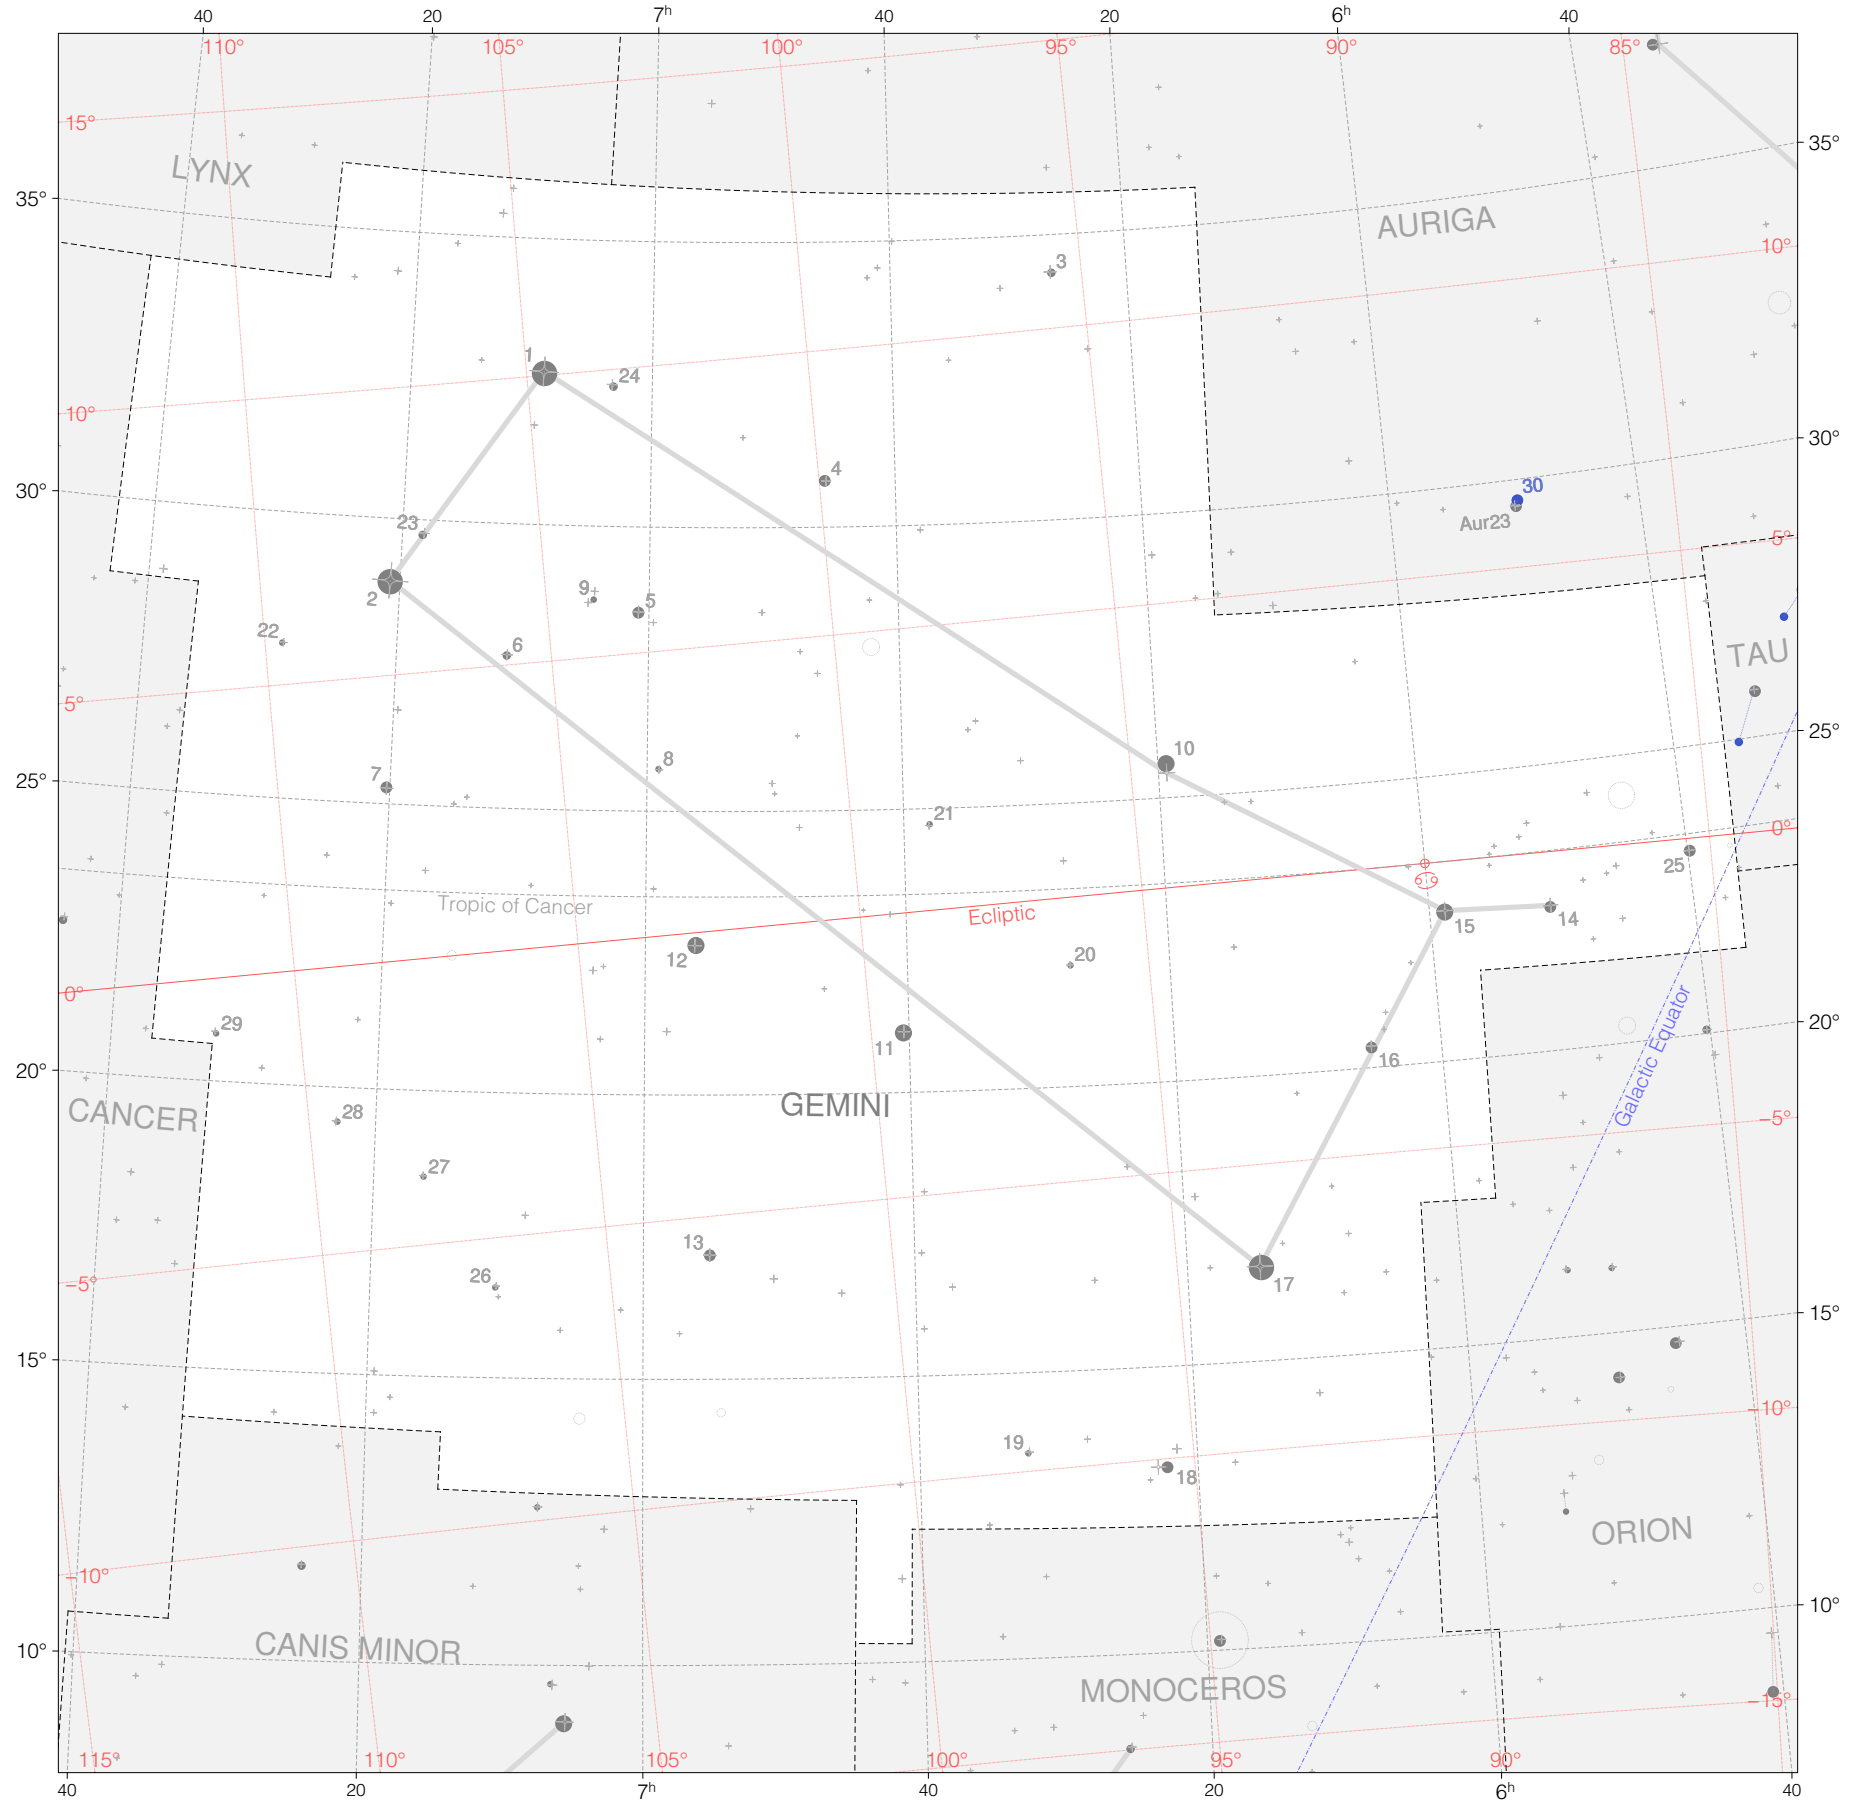

# Kepler Stars in Gemini

Magnitudes: 1 2 3 4 5 6

Versions: k 2 3

Scale at center: 0° 2° 4°