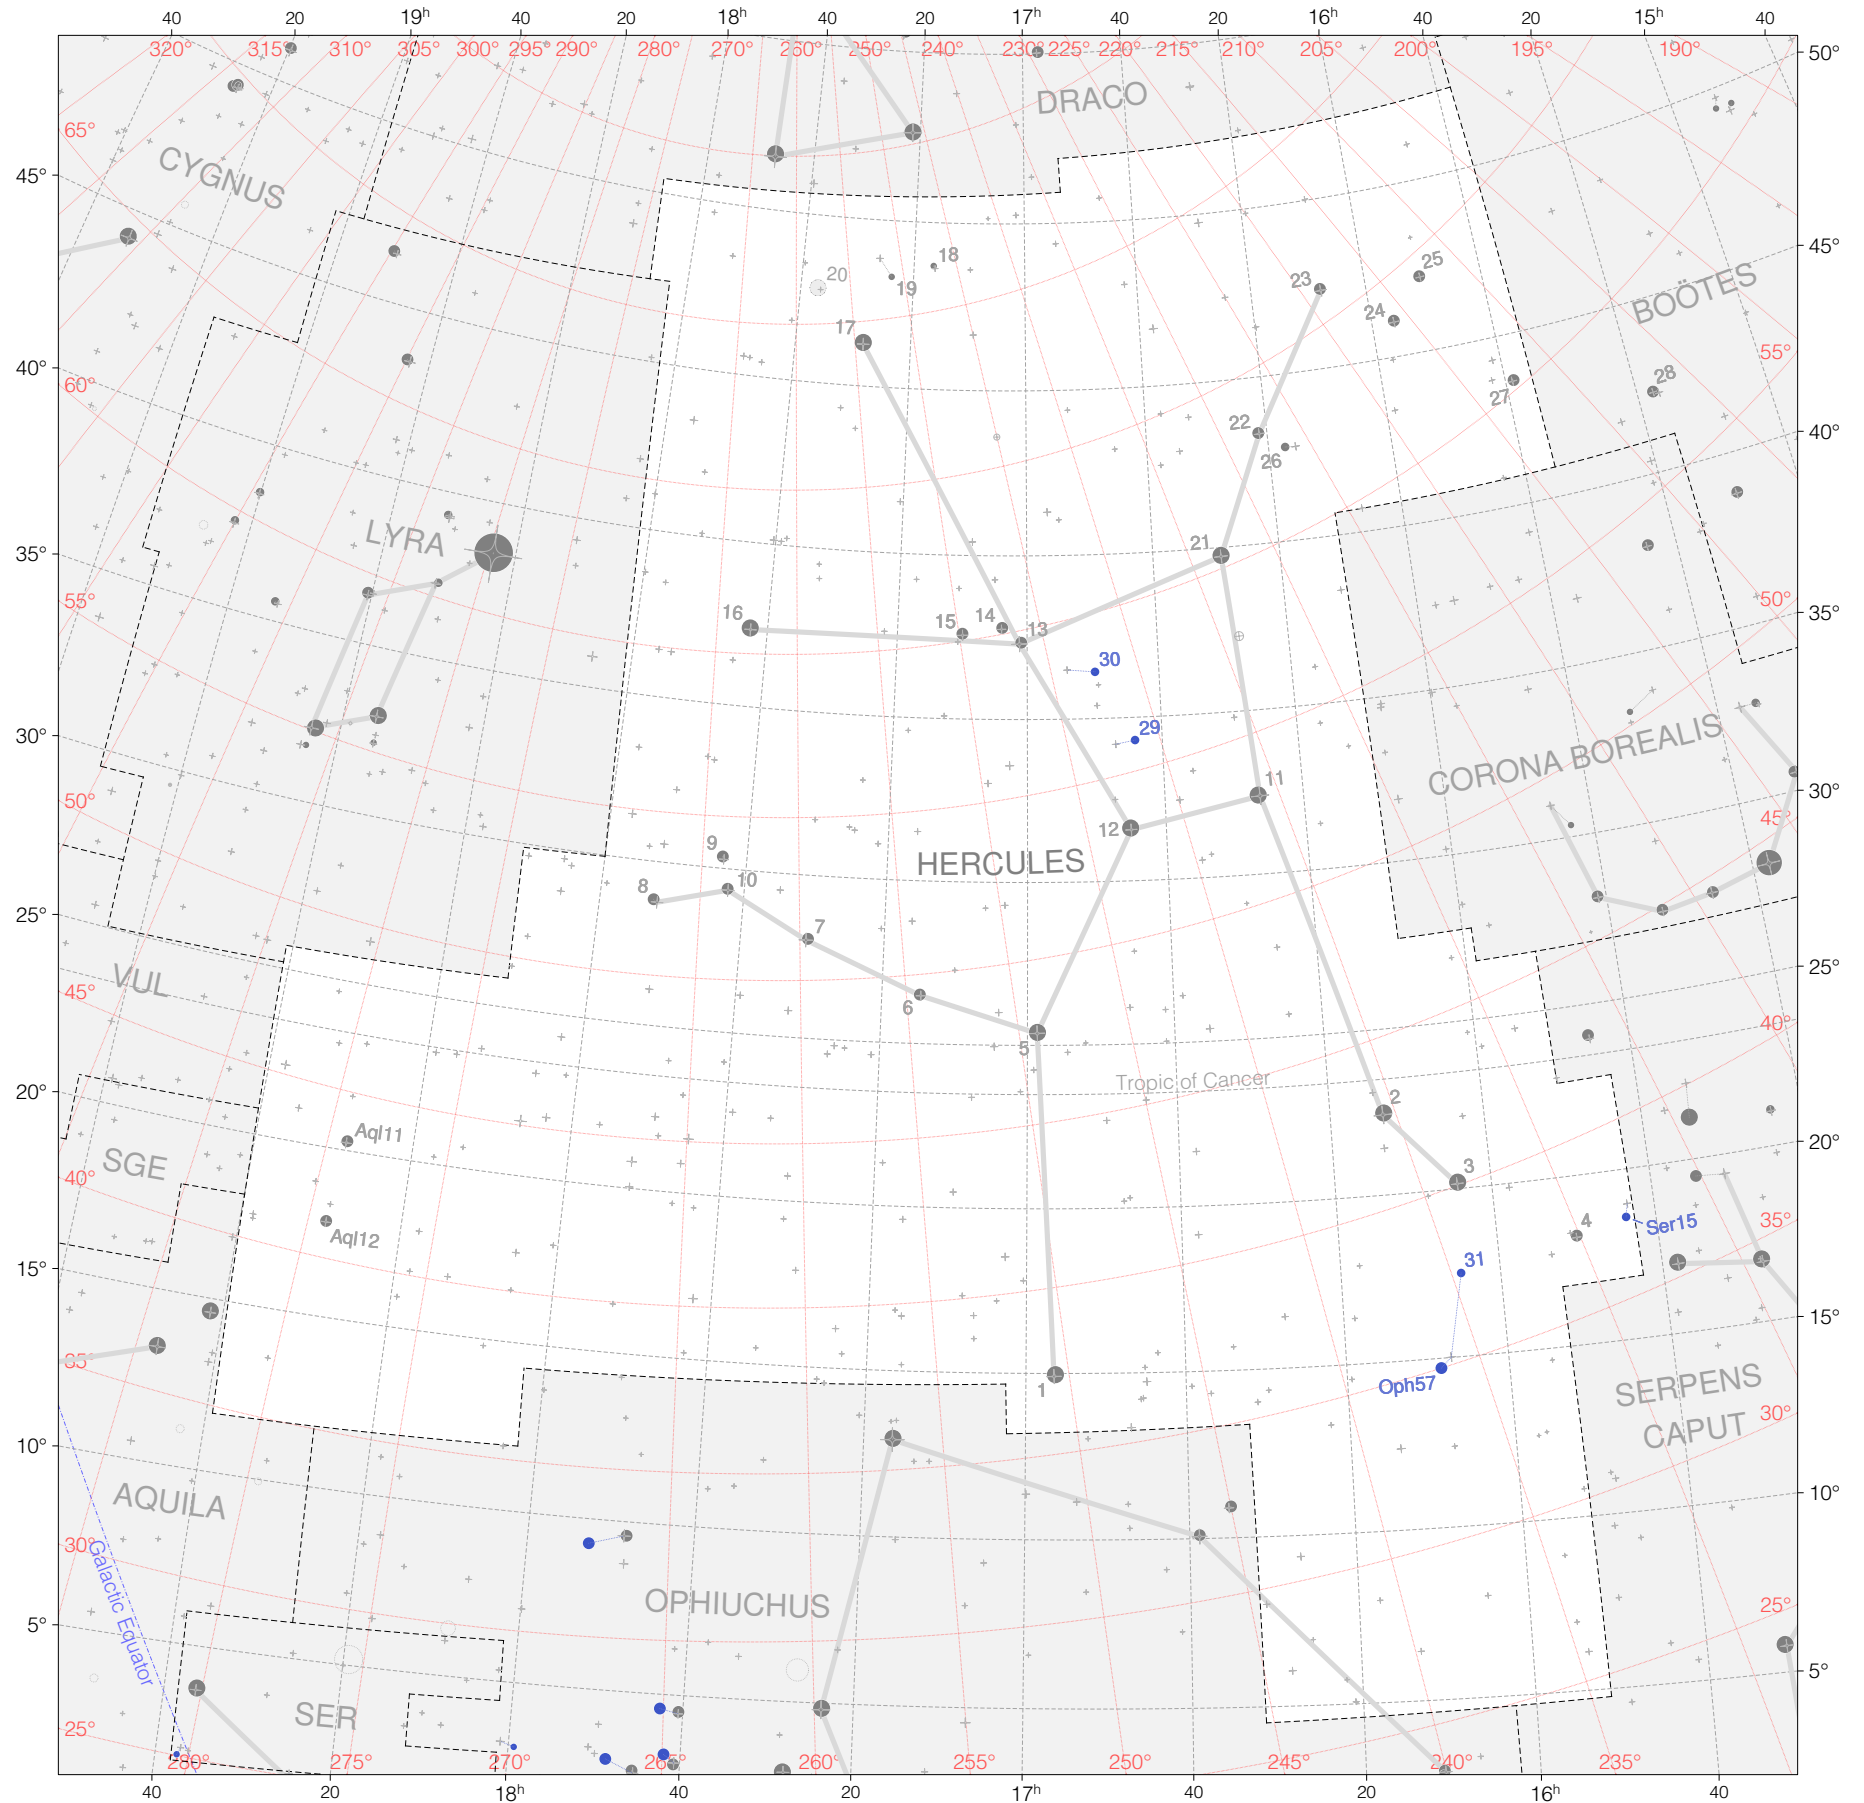

Kepler Stars in Hercules

Magnitudes: 1 2 3 4 5 6

Versions:
k 2 3

Scale at center: 0° 2° 4°