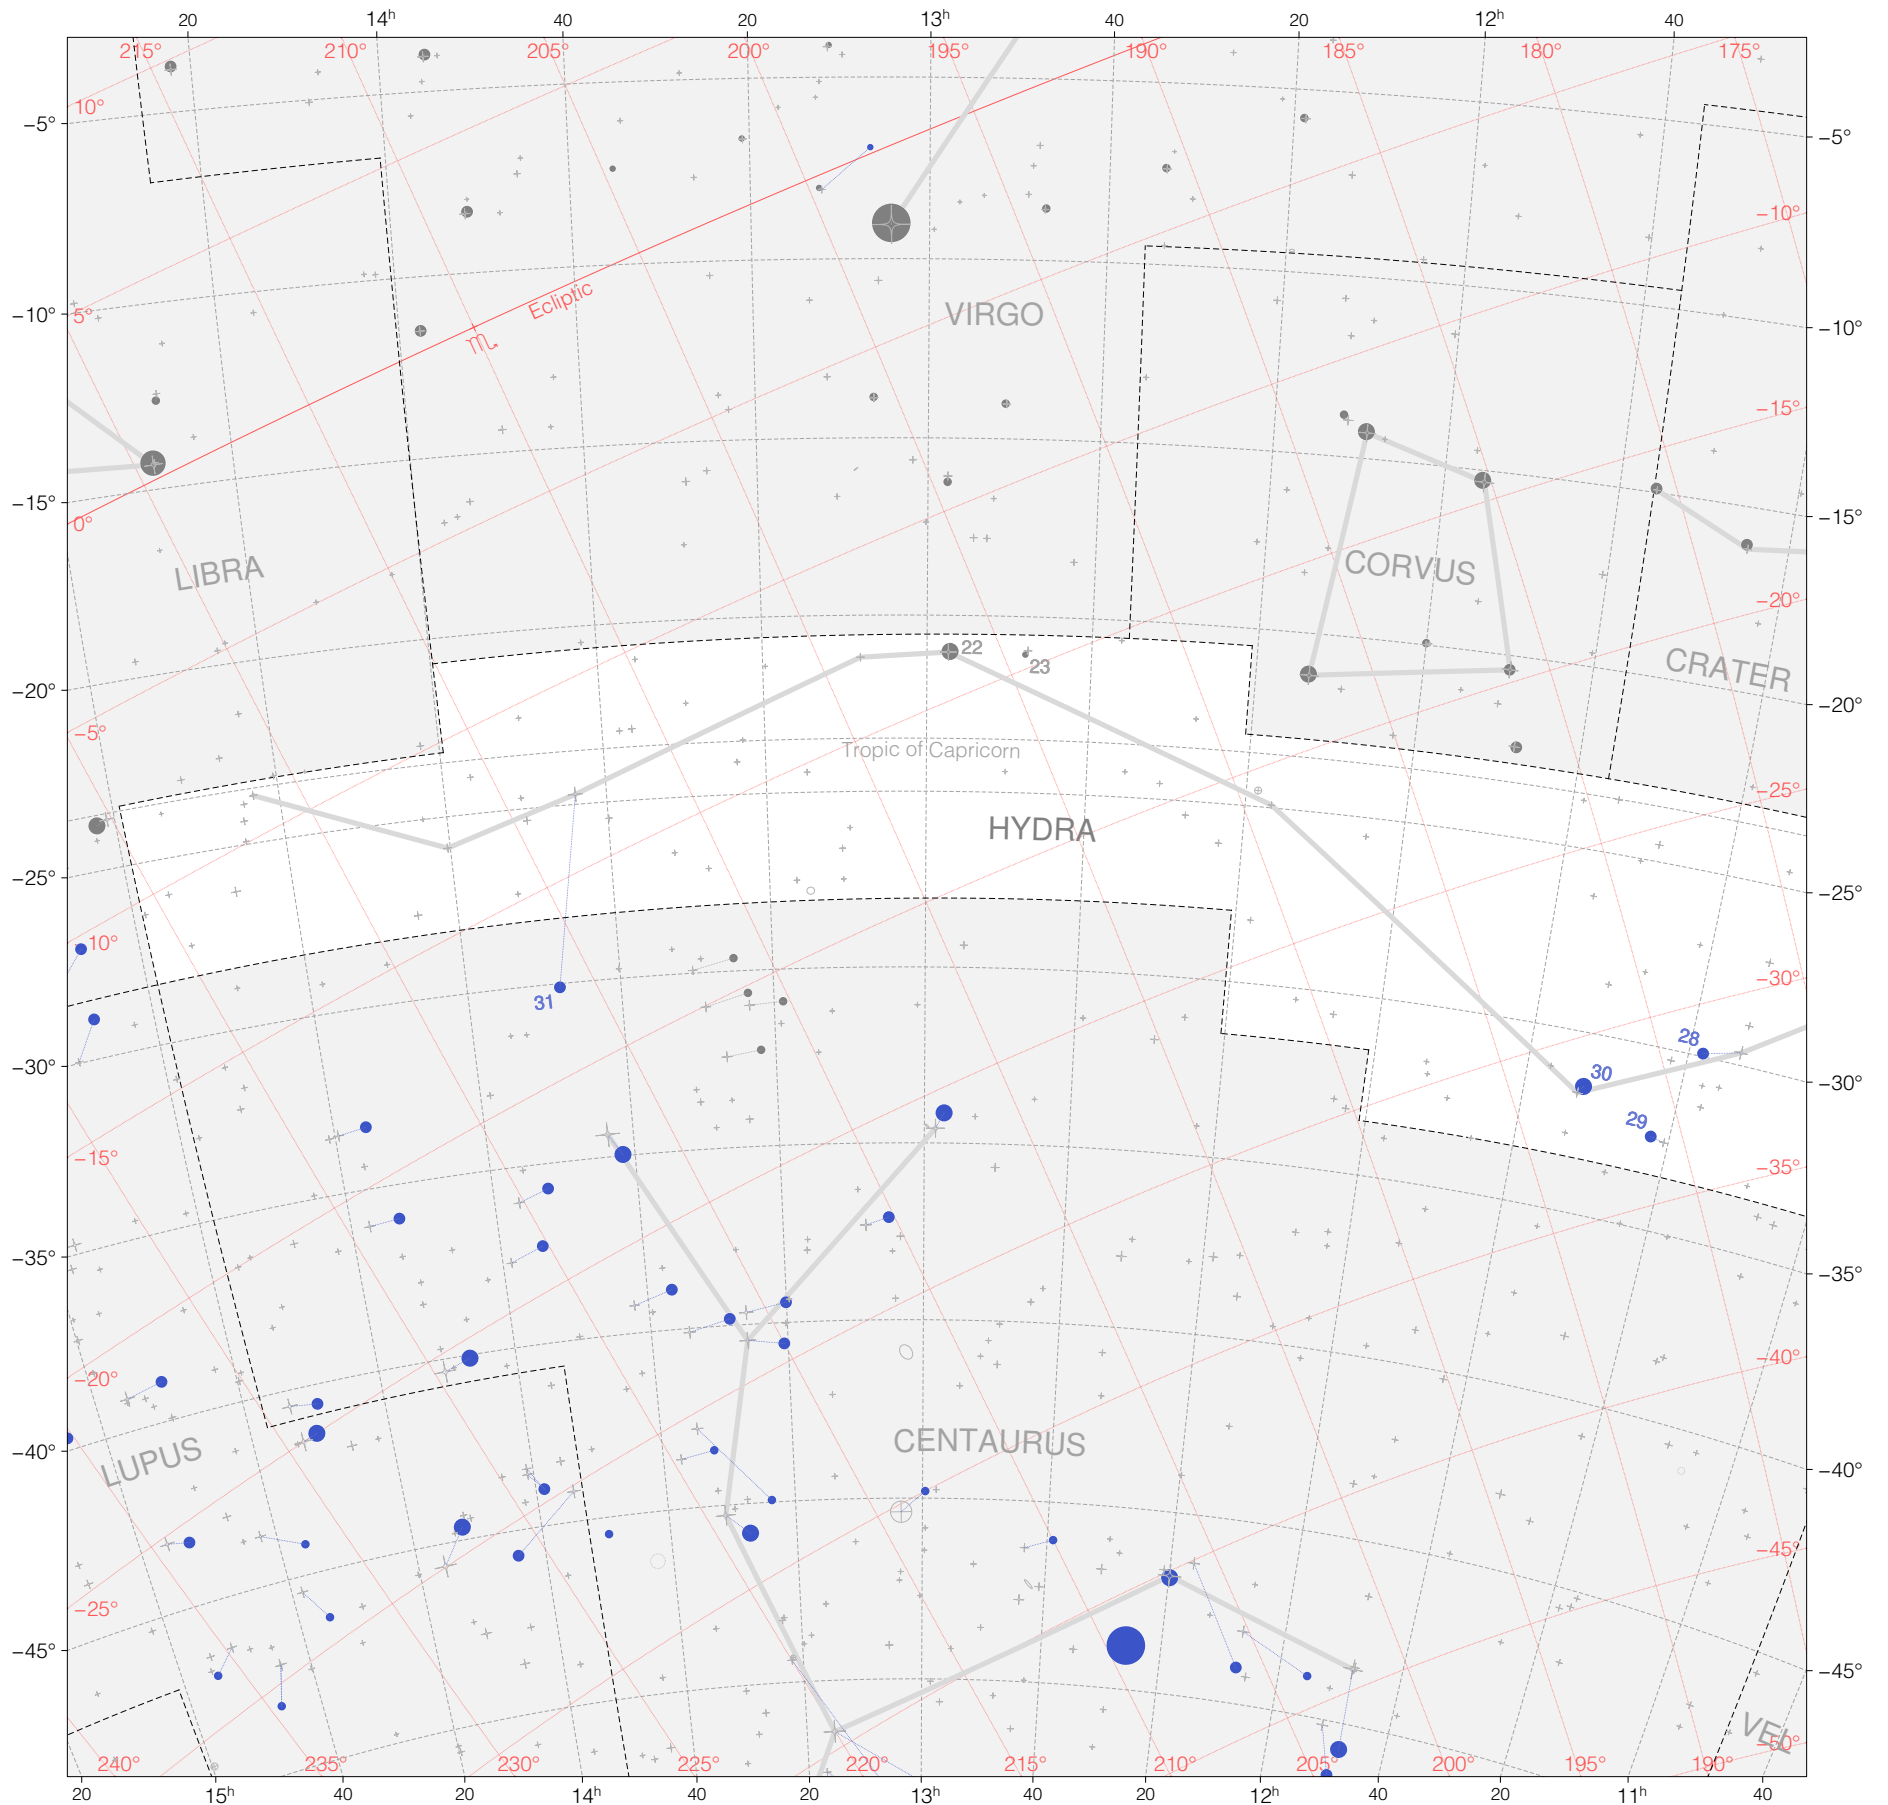

Kepler Stars in Hydra (east)

Magnitudes: 1 2 3 4 5 6

Versions: k 2 3

Scale at center: 0° 2° 4°