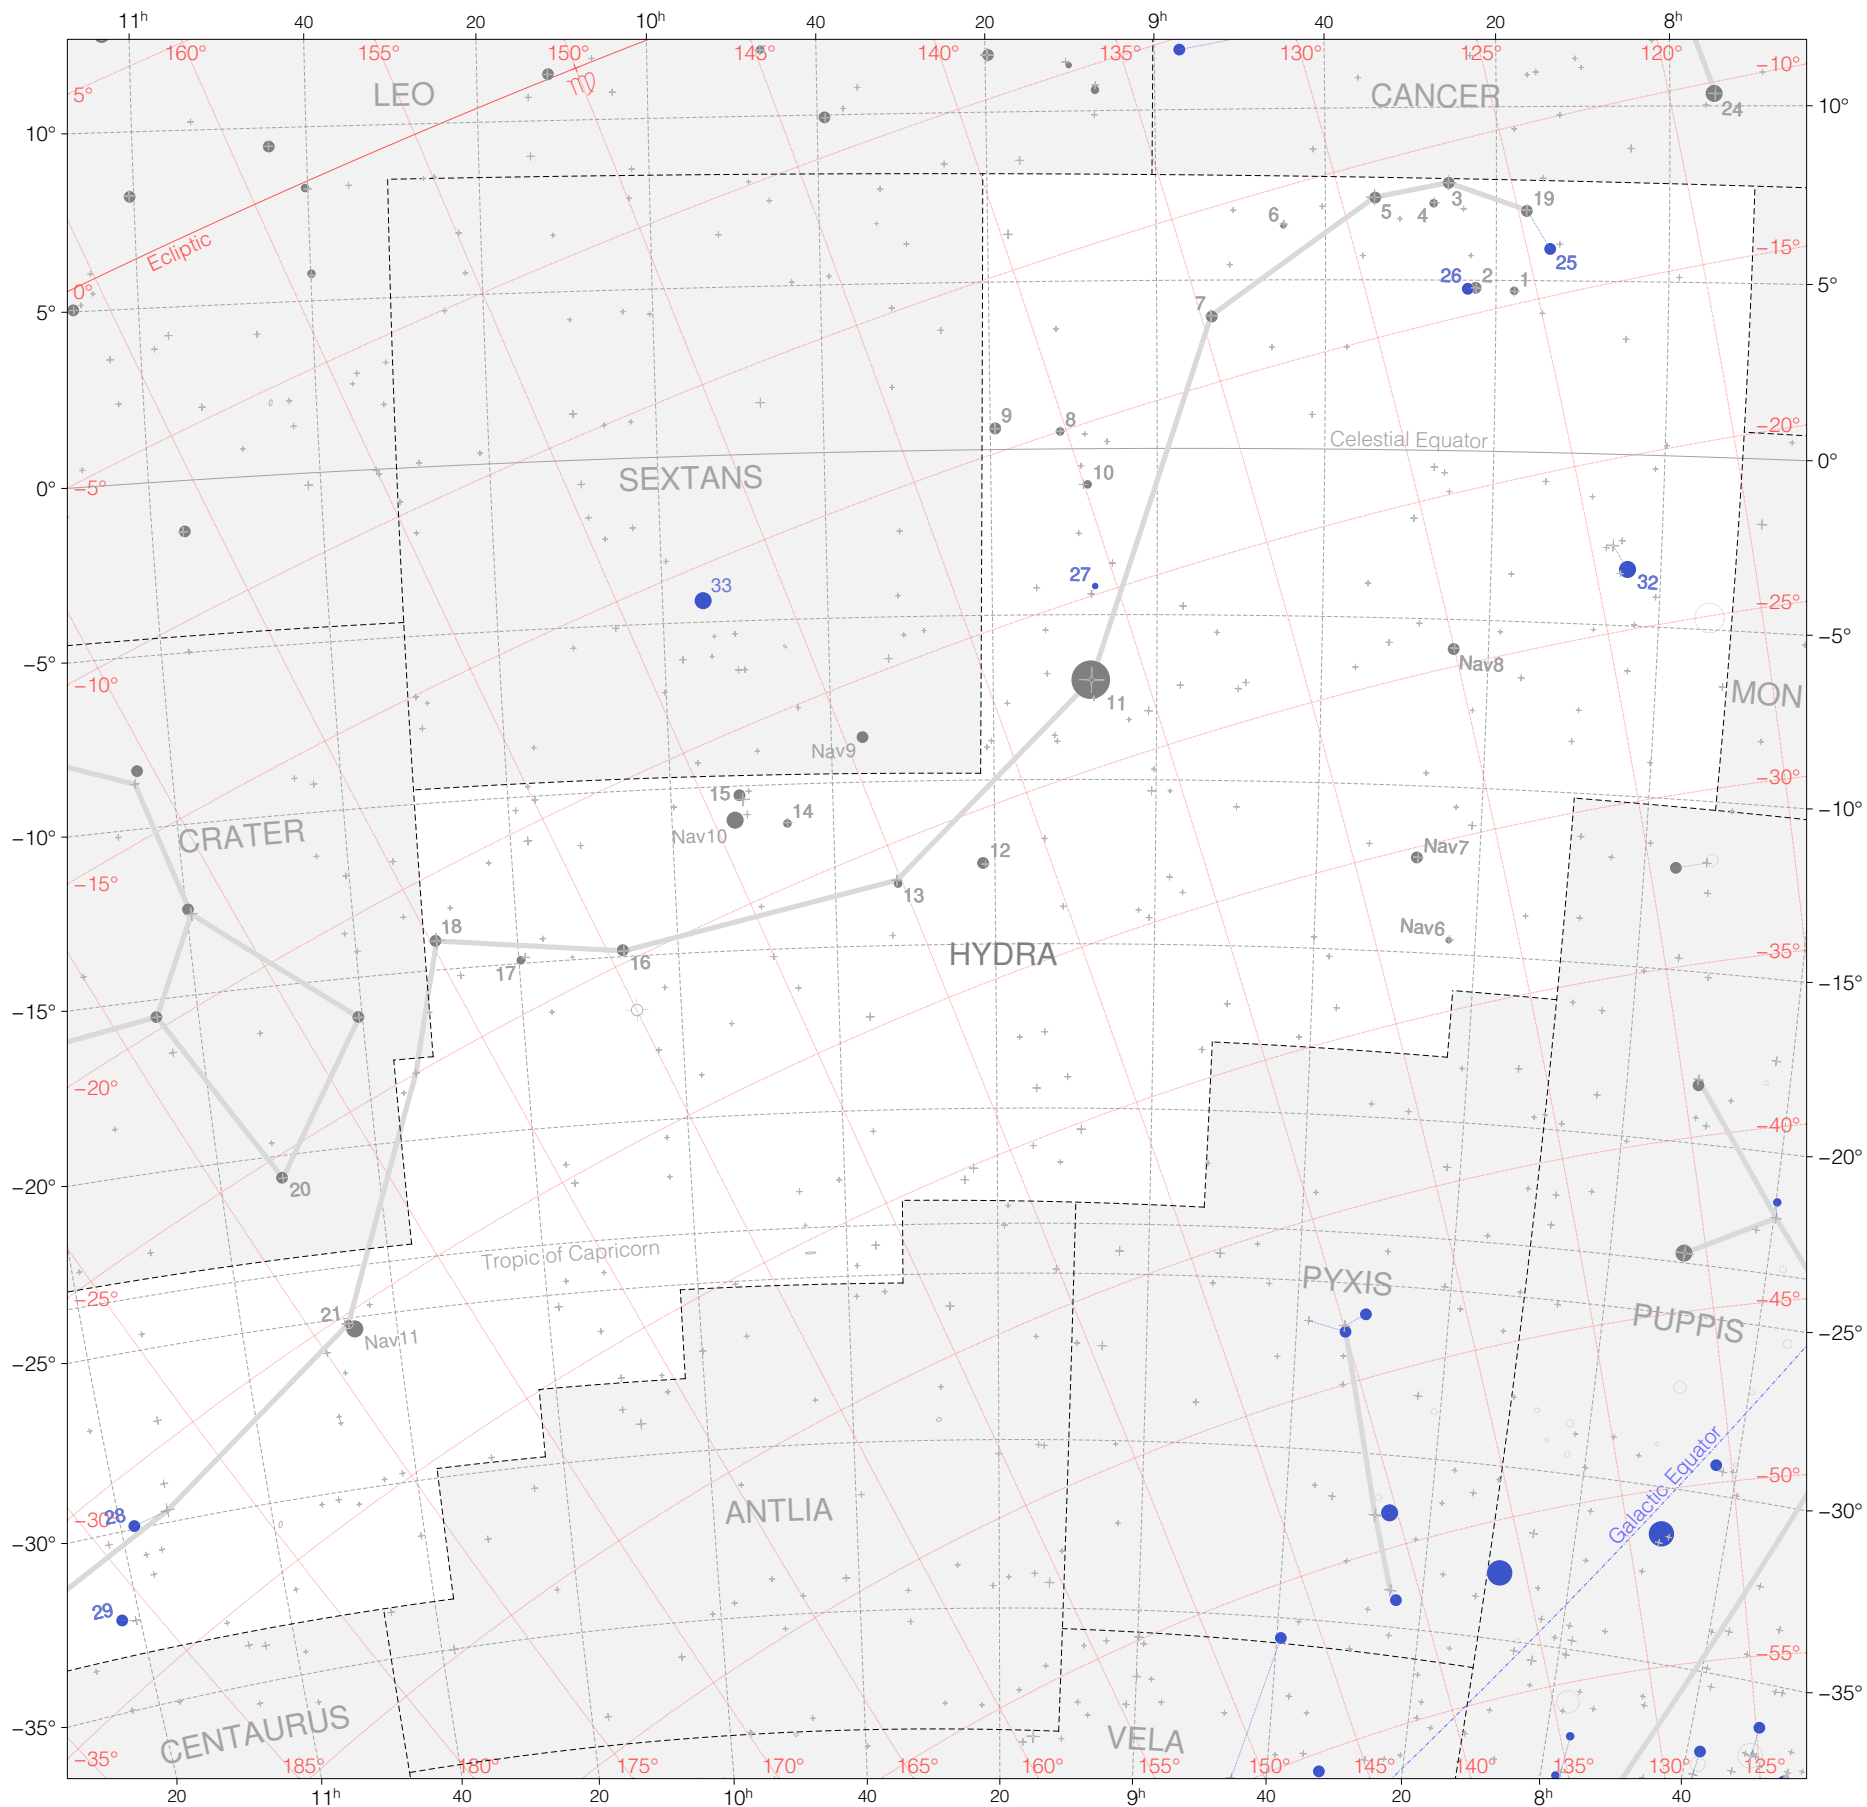

Kepler Stars in Hydra (west)

Magnitudes: 1 2 3 4 5 6

Versions: k 2 3

Scale at center: 0° 2° 4°