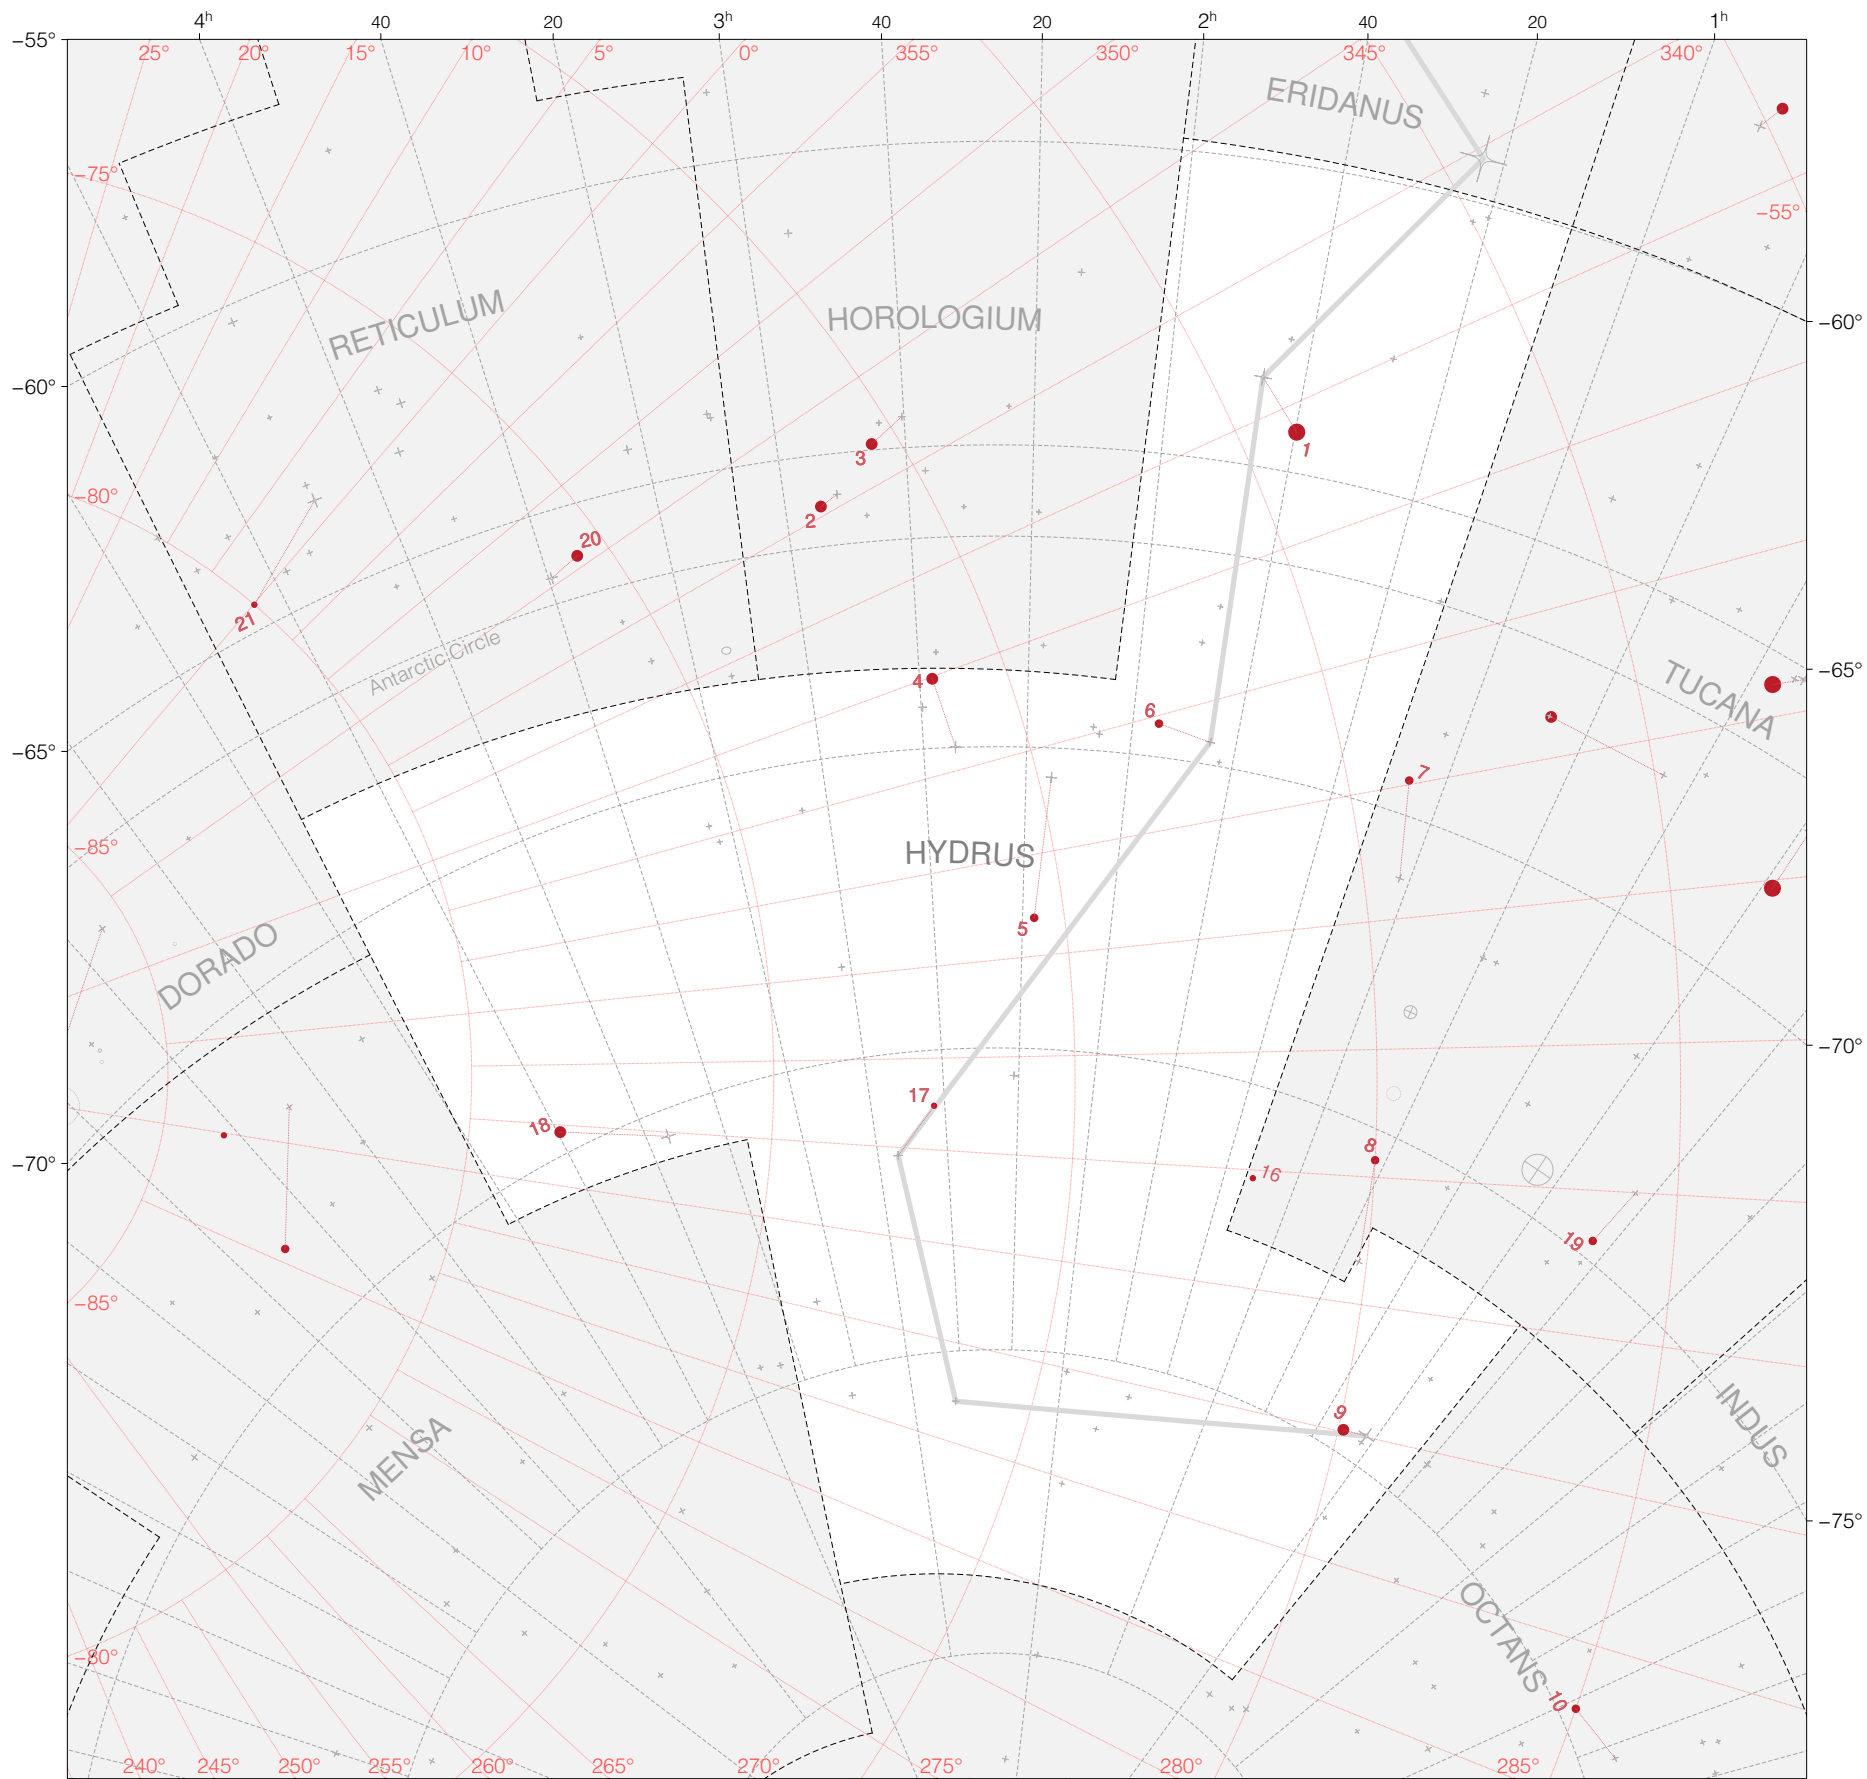

Kepler Stars in Hydrus

Magnitudes:  1 2 3 4 5 6

Versions:  k 2 3

Scale at center:  0° 2° 4°