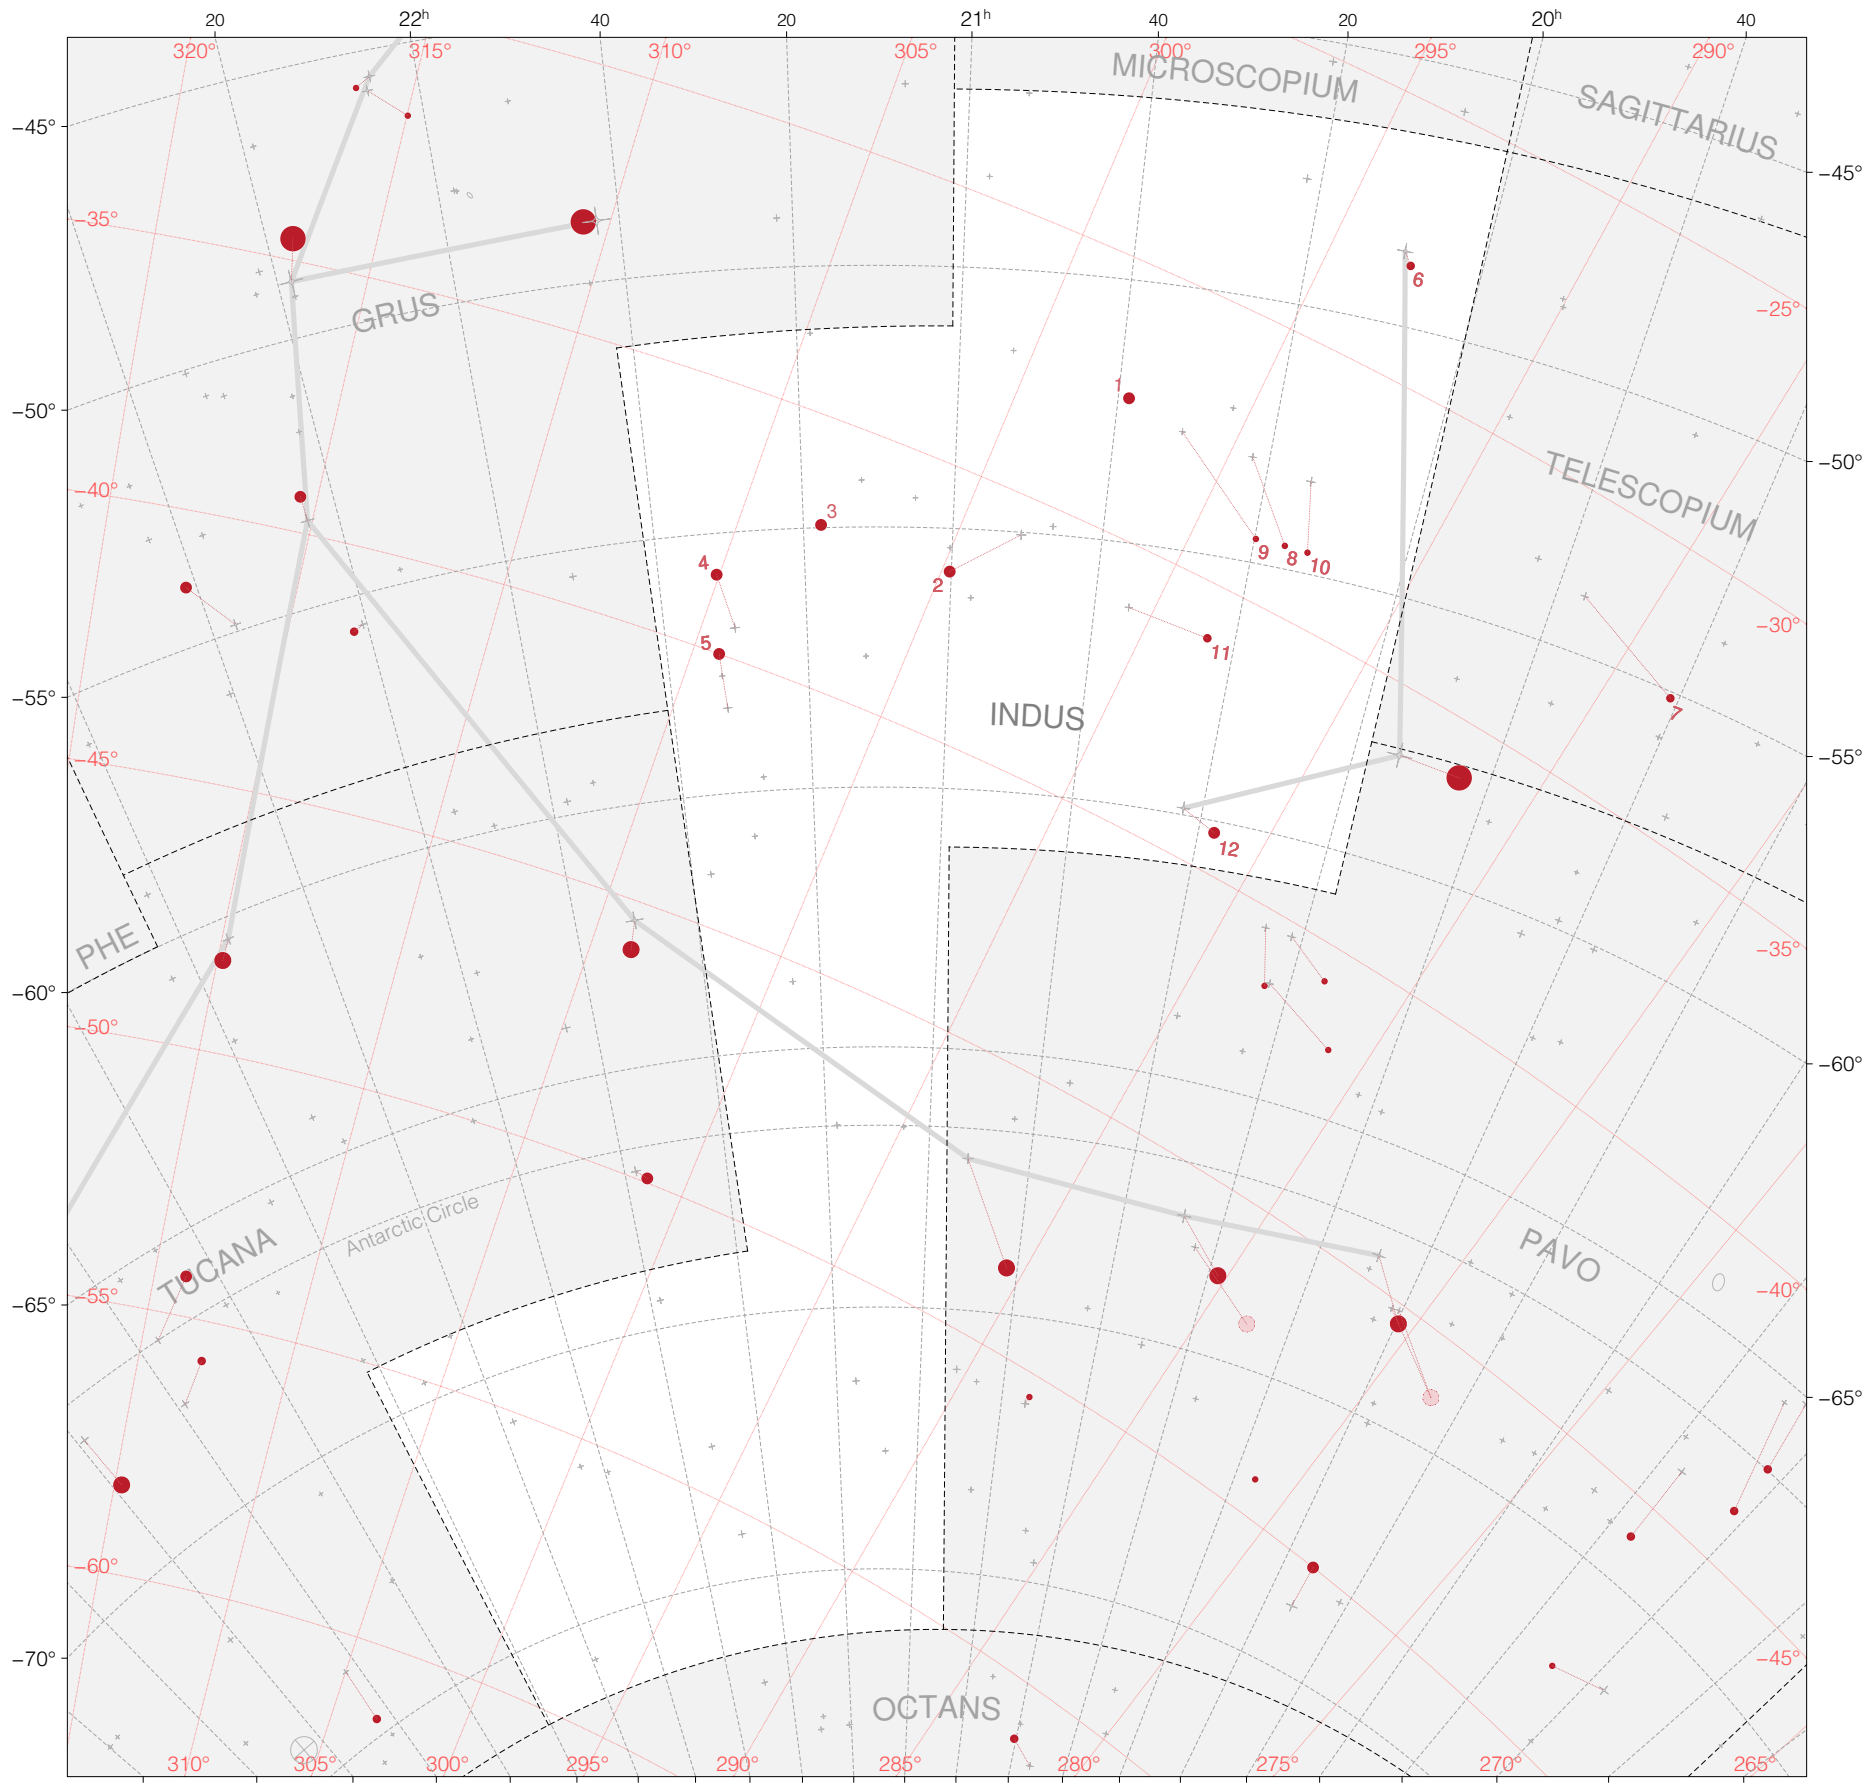

Kepler Stars in Indus

Magnitudes:  1 2 3 4 5 6

Versions:  k 2 3

Scale at center:  0° 2° 4°